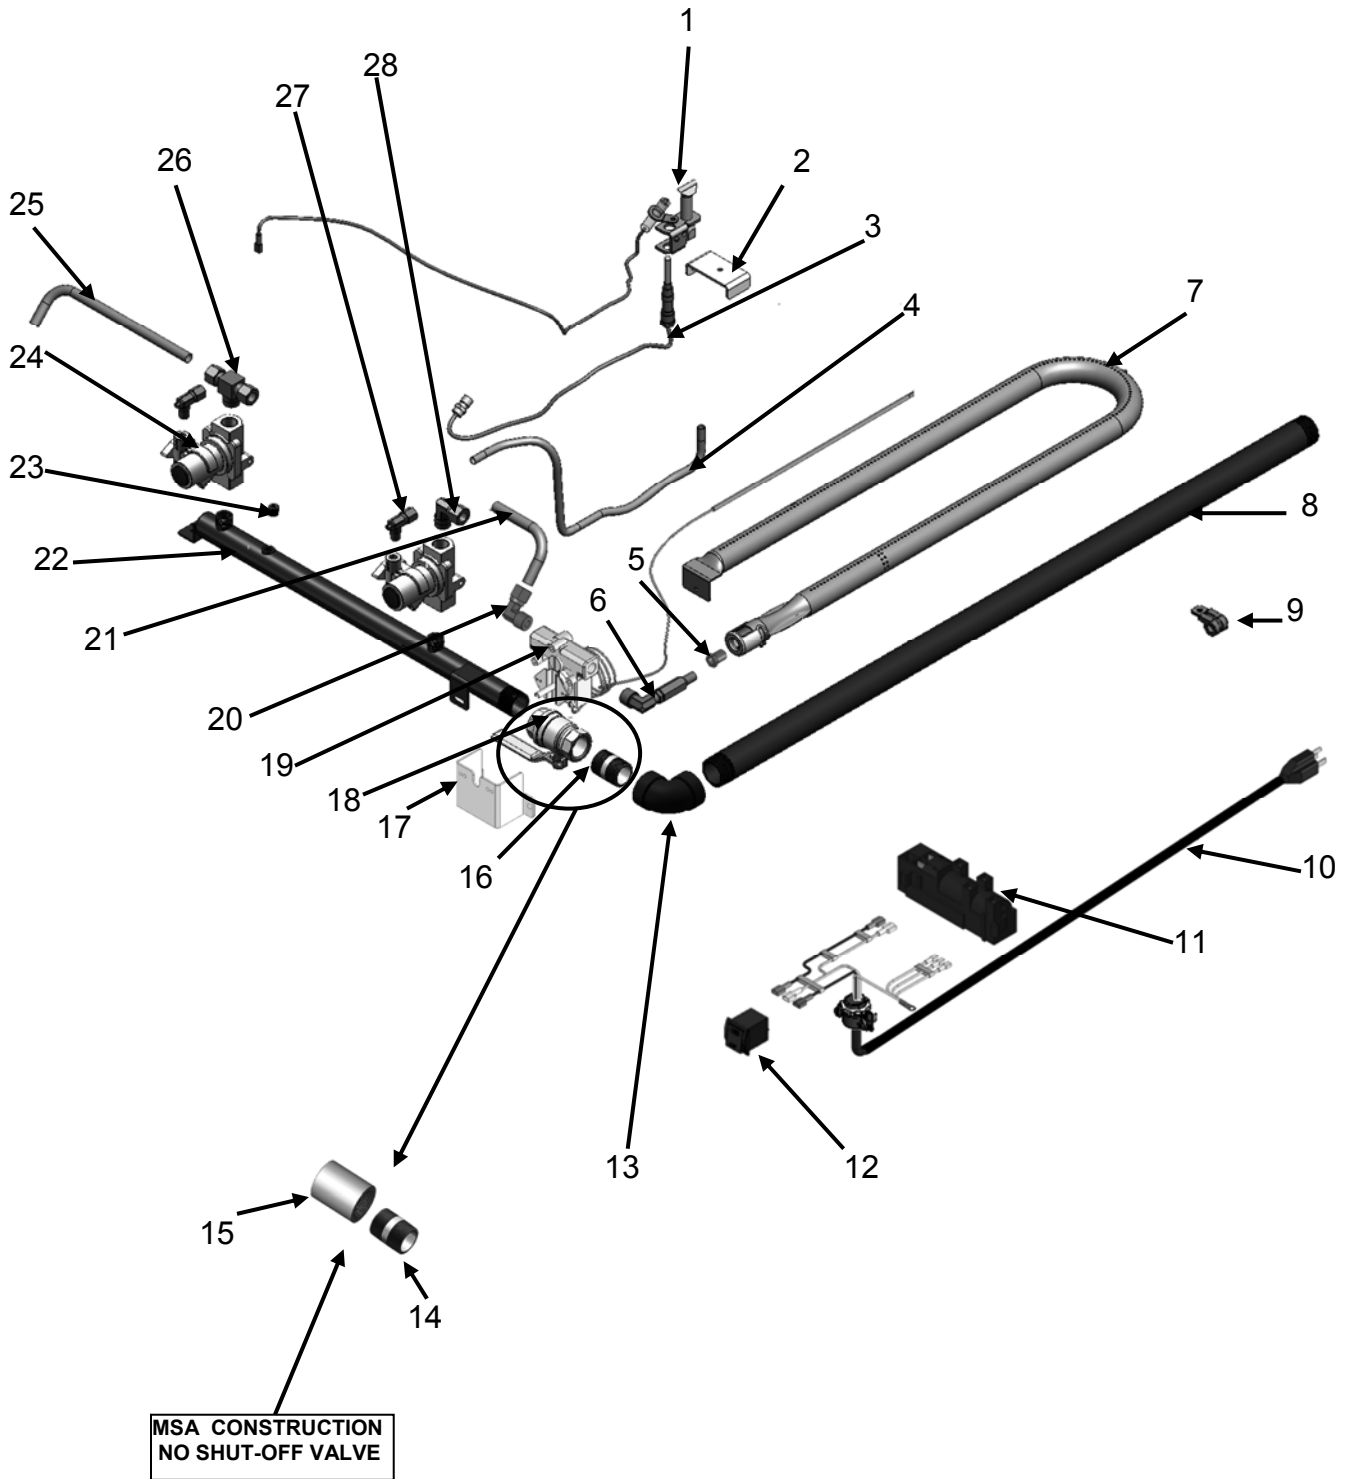

**900RX AND MSA MODELS MANUFACTURED MARCH 2010 TO PRESENT
INTERIOR COMPONENTS**

**900RX AND MSA MODELS MANUFACTURED MARCH 2010 TO PRESENT
INTERIOR COMPONENTS**

ILLUS.	PART NO.	NAME OF PART	24"	36"	48"	60"	72"
1	00-498880-18N36	SPARK BURNER PILOT 36" (NAT.GAS- 900RX)...	1	2	1	3	3
	00-498880-18N48	SPARK BURNER PILOT 48" (NAT.GAS- 900RX)...	N/A	N/A	1	N/A	N/A
	00-714269	PILOT (NAT.GAS – MSA).....	1	2	2	3	3
	00-712363	LP GAS PILOT ORIFICE.....	1	2	2	3	3
2	00-498682	GRIDDLE PILOT BRACKET.....	1	2	2	3	3
3	00-714268	T46 18" THERMOCOUPLE.....	1	2	2	3	3
4	00-498887-00014	¼" X 14" FLEX TUBING.....	1	2	2	3	3
5	00-719951-00037	#37 ORIFICE HOOD (NAT. GAS).....	2	3	4	5	6
	00-719951-00052	#52 ORIFICE HOOD (LP GAS).....	2	3	4	5	6
6	00-498892-0000A	THERMOSTAT ORIFICE ELBOW ASSEMBLY.....	2	3	4	5	6
7	00-498900-0000A	GRIDDLE BURNER.....	2	3	4	5	6
8	00-498199	¾" NPT X 29" NIPPLE.....	1	1	1	1	1
9	00-498883	.38 CUSHIONED CORD CLAMP (900RX).....	1	1	1	1	1
10	00-498209-0000A	POWER HARNESS CORD (900RX).....	1	1	1	1	1
11	00-498890	ELECTRIC IGNITER (900RX).....	1	1	1	1	1
12	00-498899	MOMENTARY POWER SWITCH (900RX).....	1	1	1	1	1
13	00-719049	¾" NPT ELBOW.....	1	1	1	1	1
14	00-498798	¾" X 2" NPT NIPPLE (MSA).....	1	1	1	1	1
15	00-719004	¾" NPT COUPLING (MSA).....	1	1	4	1	1
16	00-719105	¾" NPT CLOSE NIPPLE (900RX).....	1	1	1	1	1
17	00-498407	THERMOSTAT MOUNTING BRACKET.....	2	3	4	5	6
18	00-498799	¾" NPT STRAIGHT VALVE (900RX).....	1	1	1	1	1
19	00-498096-00550	550 F TSTAT COMBO VALVE.....	2	3	4	5	6
20	FP085-68	3/8" MPT X 7/16" CC ELBOW.....	2	3	2	5	6
21	00-426508-00005	7/16" X 5" FLEX TUBE.....	1	2	N/A	3	3
22	00-498052-0024A	24" GRIDDLE MANIFOLD W/A.....	1	N/A	N/A	N/A	N/A
	00-498052-0036A	36" GRIDDLE MANIFOLD W/A.....	N/A	1	N/A	N/A	N/A
	00-498052-0048A	48" GRIDDLE MANIFOLD W/A.....	N/A	N/A	1	N/A	N/A
	00-498052-0060A	60" GRIDDLE MANIFOLD W/A.....	N/A	N/A	N/A	1	N/A
	00-498052-0072A	72" GRIDDLE MANIFOLD W/A.....	N/A	N/A	N/A	N/A	1
23	00-719363	1/8" NPT COUNTERSINK PLUG.....	1	1	2	1	1
24	00-498025	BASO PILOT SAFETY VALVE.....	1	2	2	3	3
25	00-426508-00010	7/16" X 10" FLEX TUBE.....	1	1	2	2	3
26	00-498715	3/8" MPT X 7/16" CC TEE.....	1	1	2	2	3
27	00-404193-00001	1/8" NPT X ¼" CC X 90 DEG VALVE.....	1	2	2	3	3
28	FP085-68	3/8" MPT X 7/16" CC ELBOW.....	N/A	1	N/A	1	N/A

ITEMS NOT SHOWN

00-719566	¼" FIBERGLASS SLEEVING (FOR TSTAT WIRE).....	2	3	4	5	6