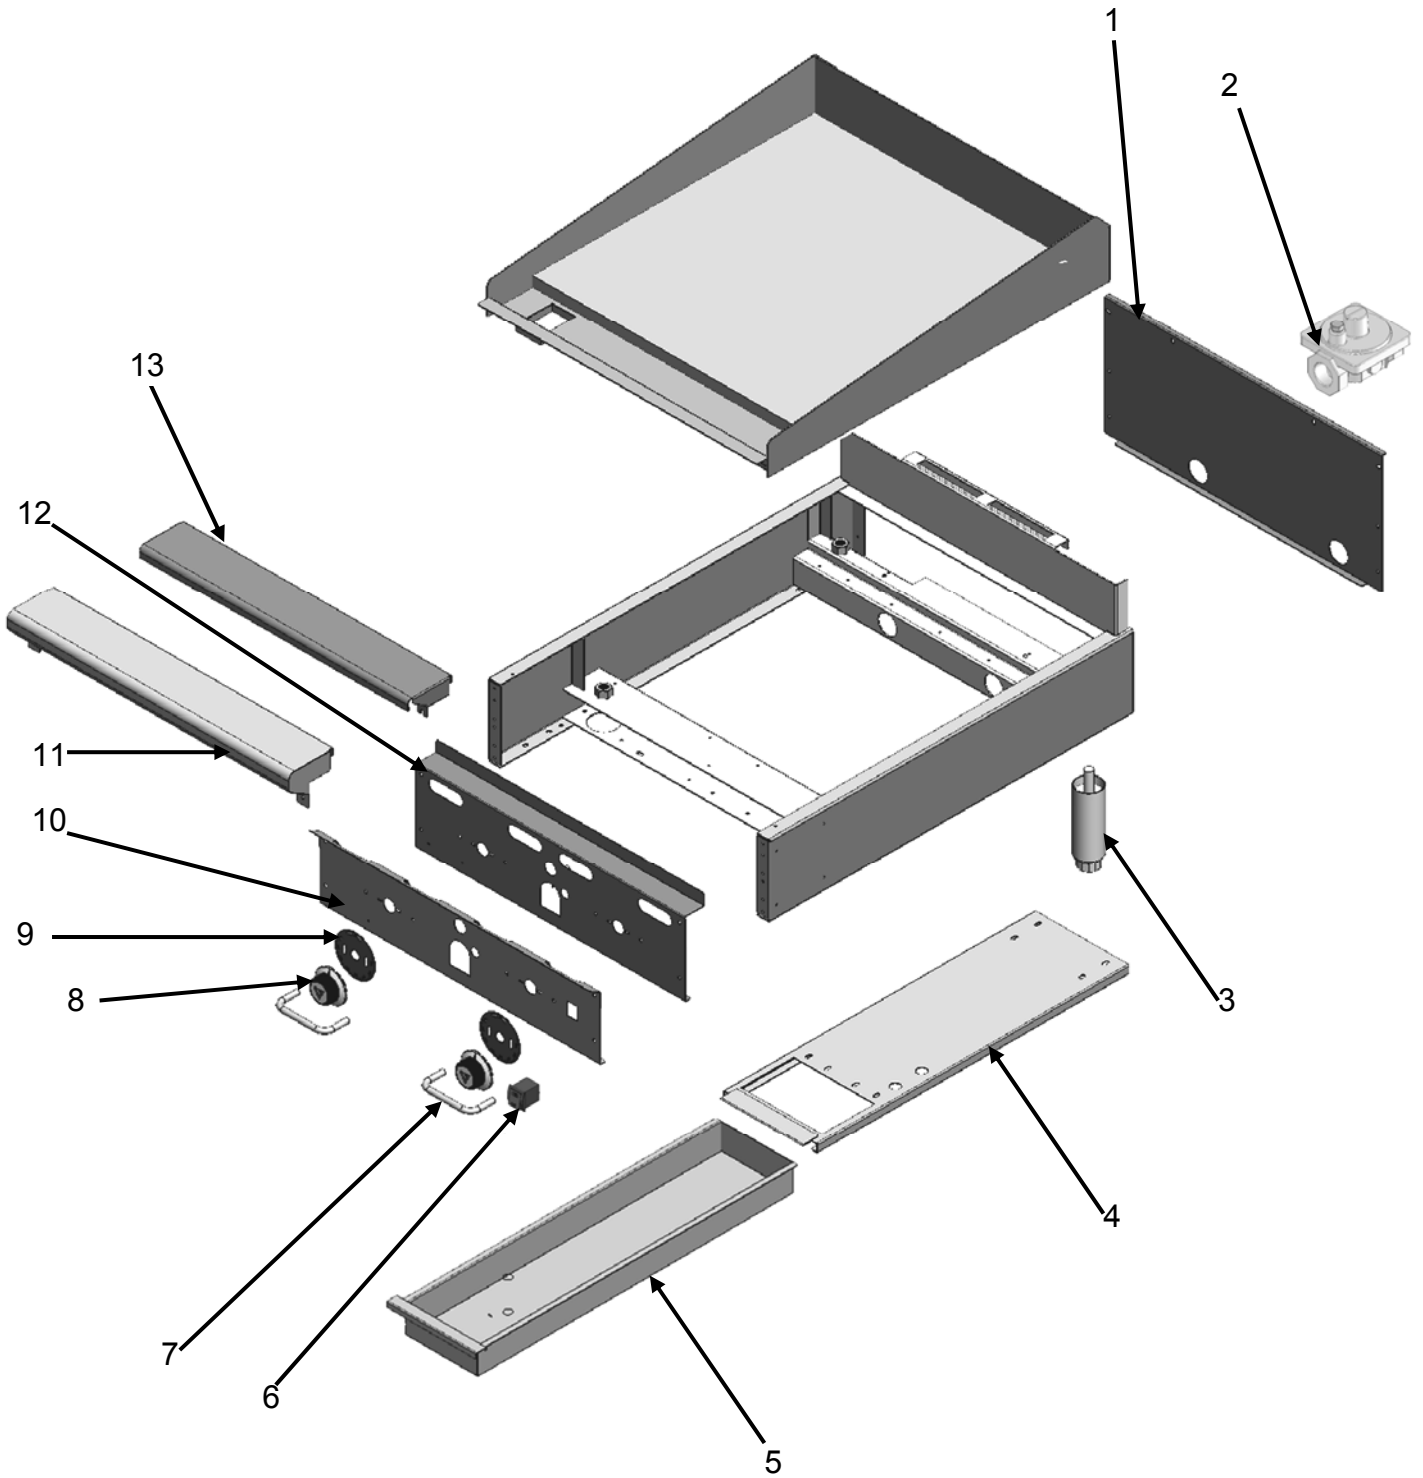

900RX And MSA Heavy Duty Gas Griddle Catalog Of Replacement Parts

**900RX AND MSA MODELS MANUFACTURED PRIOR TO MARCH 2010
INTERIOR COMPONENTS**

ILLUS.	PART NO.	NAME OF PART	24"	36"	48"	60"	72"
1	00-713494	3/4" NPT X 22.75" NIPPLE.....	1.....	1.....	1.....	1.....	1
2	00-498057	PILOT BRACKET.....	1.....	2.....	2.....	3.....	3
3	00-498061	SPARK BURNER PILOT (NAT.GAS - 900RX).....	1.....	2.....	2.....	3.....	3
	00-714269	PILOT (NAT.GAS - MSA).....	1.....	2.....	2.....	3.....	3
	00-712363	LP GAS PILOT ORIFICE.....	1.....	2.....	2.....	3.....	3
4	00-722229	1/4" X 18" FLEX TUBING.....	1.....	2.....	2.....	3.....	3
5	00-714268	T46 18" THERMOCOUPLE.....	1.....	2.....	2.....	3.....	3
6	00-758567-000A1	J-BOX ASSEMBLY (BOX, CONDUIT, POWER CORD AND INSULATED LEAD WIRES - 900RX)..	1.....	1.....	1.....	1.....	1
7	00-719737-00005	GRIDDLE BURNER.....	2.....	3.....	4.....	5.....	6
8	00-719951-00041	#41 ORIFICE HOOD (NAT. GAS).....	2.....	3.....	4.....	5.....	6
	00-719951-00052	#52 ORIFICE HOOD (LP. GAS).....	2.....	3.....	4.....	5.....	6
9	00-498033	ORIFICE BRACKET.....	2.....	3.....	4.....	5.....	6
10	00-719383	3/8" MPT ORIFICE ELBOW.....	2.....	3.....	4.....	5.....	6
11	00-722220	3/8" X 6" FLEX TUBE.....	2.....	3.....	3.....	4.....	4
12	00-404193-00001	1/8" NPT X 1/4" CC X 90 DEG VALVE.....	1.....	2.....	2.....	3.....	3
13	00-498202-00024	924RX WIRE HARNESS.....	1.....	N/A.....	N/A.....	N/A.....	N/A
	00-498202-00048	936RX AND 948RX WIRE HARNESS.....	N/A.....	1.....	1.....	N/A.....	N/A
	00-498202-00072	960RX AND 972RX WIRE HARNESS.....	N/A.....	N/A.....	N/A.....	1.....	1
14	00-719377	3/8" NPT X 3/8" CC FITTING.....	5.....	9.....	10.....	13.....	15
15	00-720385	SPARK MODULE (900RX).....	1.....	2.....	2.....	3.....	3
16	00-498096-00550	550 F TSTAT COMBO VALVE.....	2.....	3.....	4.....	5.....	6
17	00-498024-00024	24" CONTROL PANEL BRACKET.....	1.....	N/A.....	2.....	1.....	3
	00-498024-00036	36" CONTROL PANEL BRACKET.....	N/A.....	1.....	N/A.....	1.....	N/A
18	00-722425	3/8" X 8" FLEX TUBE.....	2.....	3.....	4.....	5.....	5
	00-722221	3/8" X 12" FLEX TUBE.....	N/A.....	1.....	N/A.....	1.....	1
	00-722222	3/8" X 18" FLEX TUBE.....	1.....	2.....	2.....	3.....	4
	00-722224	3/8" X 30" FLEX TUBE.....	N/A.....	N/A.....	N/A.....	N/A.....	1
19	00-498028	3/8" NPT X 3/8" CC TEE.....	1.....	1.....	2.....	2.....	3
20	00-498049	SAFETY VALVE BRACKET.....	1.....	2.....	2.....	3.....	3
21	00-498025	BASO PILOT SAFETY VALVE.....	1.....	2.....	2.....	3.....	3
22	00-719377	3/8" NPT X 3/8" CC FITTING.....	5.....	9.....	10.....	13.....	15
23	00-498234-0000A	GREASE CHUTE ASSEMBLY.....	1.....	1.....	1.....	2.....	2
24	00-722220	3/8" X 6" FLEX TUBE.....	2.....	3.....	3.....	4.....	4
25	00-719376	3/8" NPT X 3/8" CC ELBOW.....	1.....	2.....	2.....	3.....	3
26	00-719363	1/8" NPT COUNTERSINK PLUG.....	2.....	2.....	2.....	1.....	1
27	00-719365	3/8" NPT COUNTERSINK PLUG.....	1.....	N/A.....	N/A.....	N/A.....	N/A
28	00-719066	3/8" X 1/8" NPT BUSHING.....	1.....	1.....	1.....	1.....	1
29	00-498035-0024A	MANIFOLD PIPE (24", 36" AND 48" MODELS).....	1.....	1.....	1.....	N/A.....	N/A
	00-498035-0060A	MANIFOLD PIPE (60" AND 72" MODELS).....	N/A.....	N/A.....	N/A.....	1.....	1

ITEMS NOT SHOWN

00-719566	1/4" FIBERGLASS SLEEVING (FOR TSTAT WIRE).	2.....	3.....	4.....	5.....	6

**900RX AND MSA MODELS MANUFACTURED PRIOR TO MARCH 2010
EXTERIOR COMPONENTS**