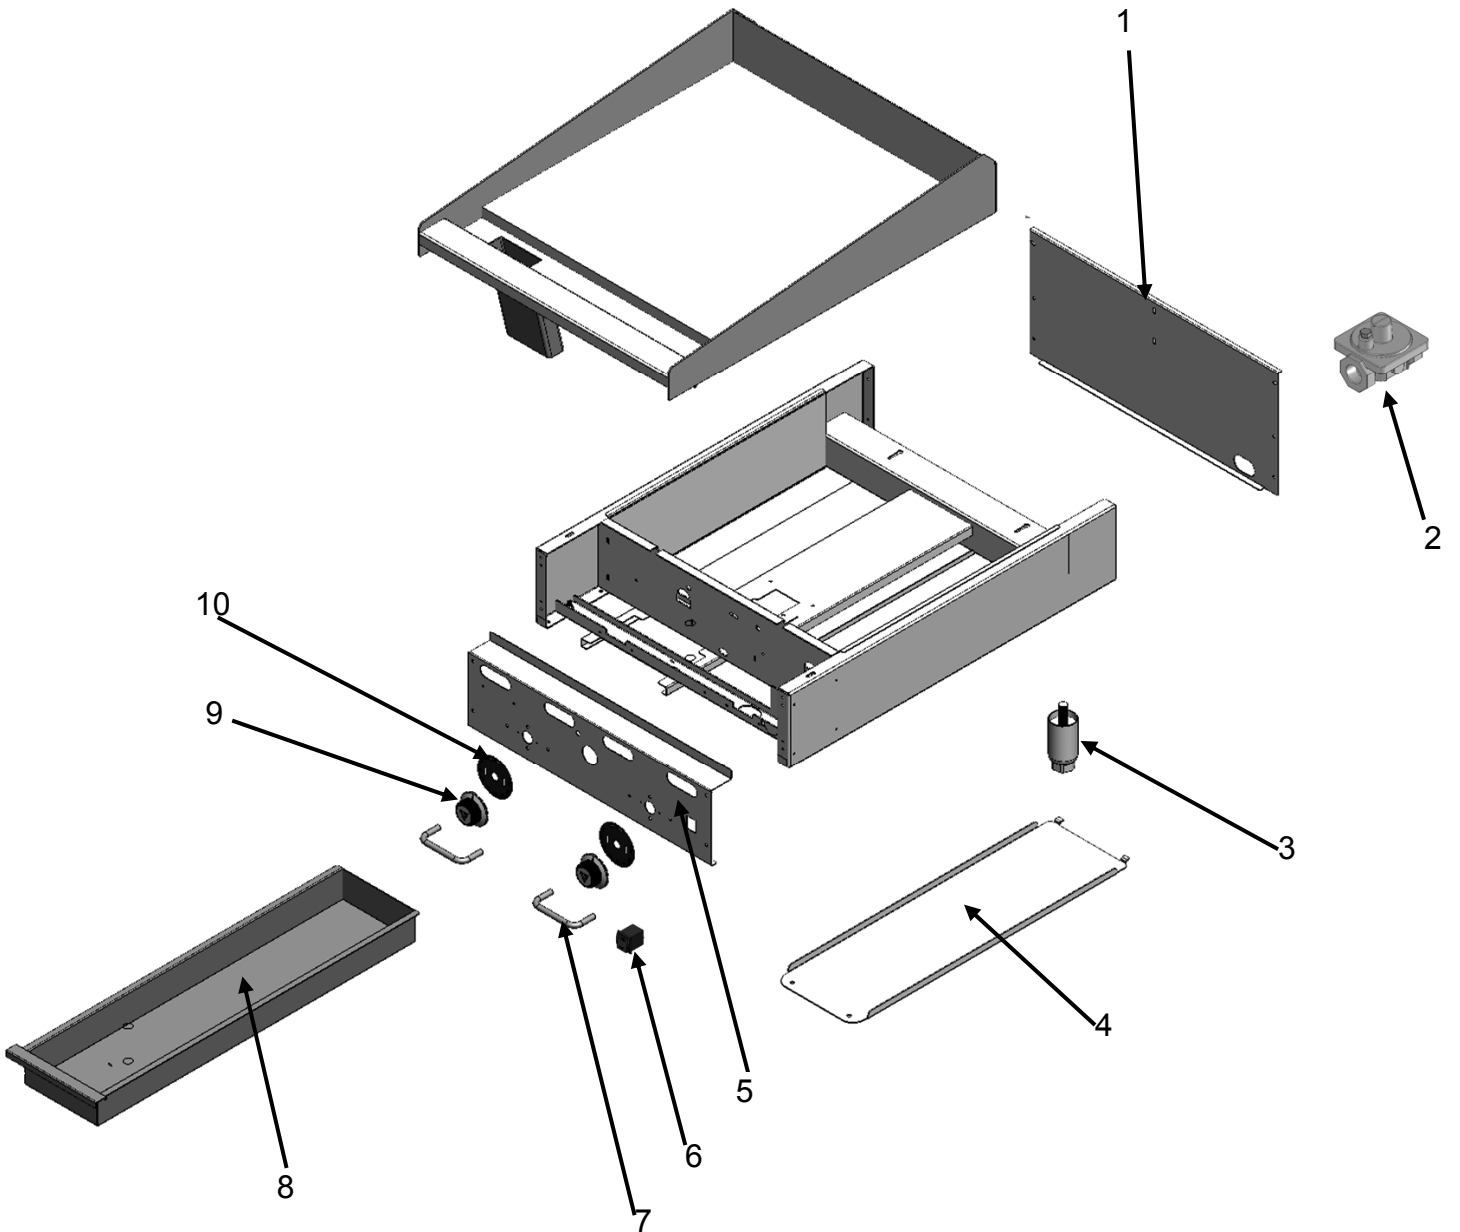

**900RX AND MSA MODELS MANUFACTURED MARCH 2010 TO PRESENT
INTERIOR COMPONENTS**

ILLUS.	PART NO.	NAME OF PART	24"	36"	48"	60"	72"
1	00-498880-18N36	SPARK BURNER PILOT 36" (NAT.GAS- 900RX)...	1	2	1	3	3
	00-498880-18N48	SPARK BURNER PILOT 48" (NAT.GAS- 900RX)...	N/A	N/A	1	N/A	N/A
	00-714269	PILOT (NAT.GAS – MSA).....	1	2	2	3	3
	00-712363	LP GAS PILOT ORIFICE.....	1	2	2	3	3
2	00-498682	GRIDDLE PILOT BRACKET.....	1	2	2	3	3
3	00-714268	T46 18" THERMOCOUPLE.....	1	2	2	3	3
4	00-498887-00014	¼" X 14" FLEX TUBING.....	1	2	2	3	3
5	00-719951-00037	#37 ORIFICE HOOD (NAT. GAS).....	2	3	4	5	6
	00-719951-00052	#52 ORIFICE HOOD (LP GAS).....	2	3	4	5	6
6	00-498892-0000A	THERMOSTAT ORIFICE ELBOW ASSEMBLY.....	2	3	4	5	6
7	00-498900-0000A	GRIDDLE BURNER.....	2	3	4	5	6
8	00-498199	¾" NPT X 29" NIPPLE.....	1	1	1	1	1
9	00-498883	.38 CUSHIONED CORD CLAMP (900RX).....	1	1	1	1	1
10	00-498209-0000A	POWER HARNESS CORD (900RX).....	1	1	1	1	1
11	00-498890	ELECTRIC IGNITER (900RX).....	1	1	1	1	1
12	00-498899	MOMENTARY POWER SWITCH (900RX).....	1	1	1	1	1
13	00-719049	¾" NPT ELBOW.....	1	1	1	1	1
14	00-498798	¾" X 2" NPT NIPPLE (MSA).....	1	1	1	1	1
15	00-719004	¾" NPT COUPLING (MSA).....	1	1	4	1	1
16	00-719105	¾" NPT CLOSE NIPPLE (900RX).....	1	1	1	1	1
17	00-498407	THERMOSTAT MOUNTING BRACKET.....	2	3	4	5	6
18	00-498799	¾" NPT STRAIGHT VALVE (900RX).....	1	1	1	1	1
19	00-498096-00550	550 F TSTAT COMBO VALVE.....	2	3	4	5	6
20	FP085-68	3/8" MPT X 7/16" CC ELBOW.....	2	3	2	5	6
21	00-426508-00005	7/16" X 5" FLEX TUBE.....	1	2	N/A	3	3
22	00-498052-0024A	24" GRIDDLE MANIFOLD W/A.....	1	N/A	N/A	N/A	N/A
	00-498052-0036A	36" GRIDDLE MANIFOLD W/A.....	N/A	1	N/A	N/A	N/A
	00-498052-0048A	48" GRIDDLE MANIFOLD W/A.....	N/A	N/A	1	N/A	N/A
	00-498052-0060A	60" GRIDDLE MANIFOLD W/A.....	N/A	N/A	N/A	1	N/A
	00-498052-0072A	72" GRIDDLE MANIFOLD W/A.....	N/A	N/A	N/A	N/A	1
23	00-719363	1/8" NPT COUNTERSINK PLUG.....	1	1	2	1	1
24	00-498025	BASO PILOT SAFETY VALVE.....	1	2	2	3	3
25	00-426508-00010	7/16" X 10" FLEX TUBE.....	1	1	2	2	3
26	00-498715	3/8" MPT X 7/16" CC TEE.....	1	1	2	2	3
27	00-404193-00001	1/8" NPT X ¼" CC X 90 DEG VALVE.....	1	2	2	3	3
28	FP085-68	3/8" MPT X 7/16" CC ELBOW.....	N/A	1	N/A	1	N/A

ITEMS NOT SHOWN

00-719566	¼" FIBERGLASS SLEEVING (FOR TSTAT WIRE).....	2	3	4	5	6

**900RX AND MSA MODELS MANUFACTURED MARCH 2010 TO PRESENT
EXTERIOR COMPONENTS**