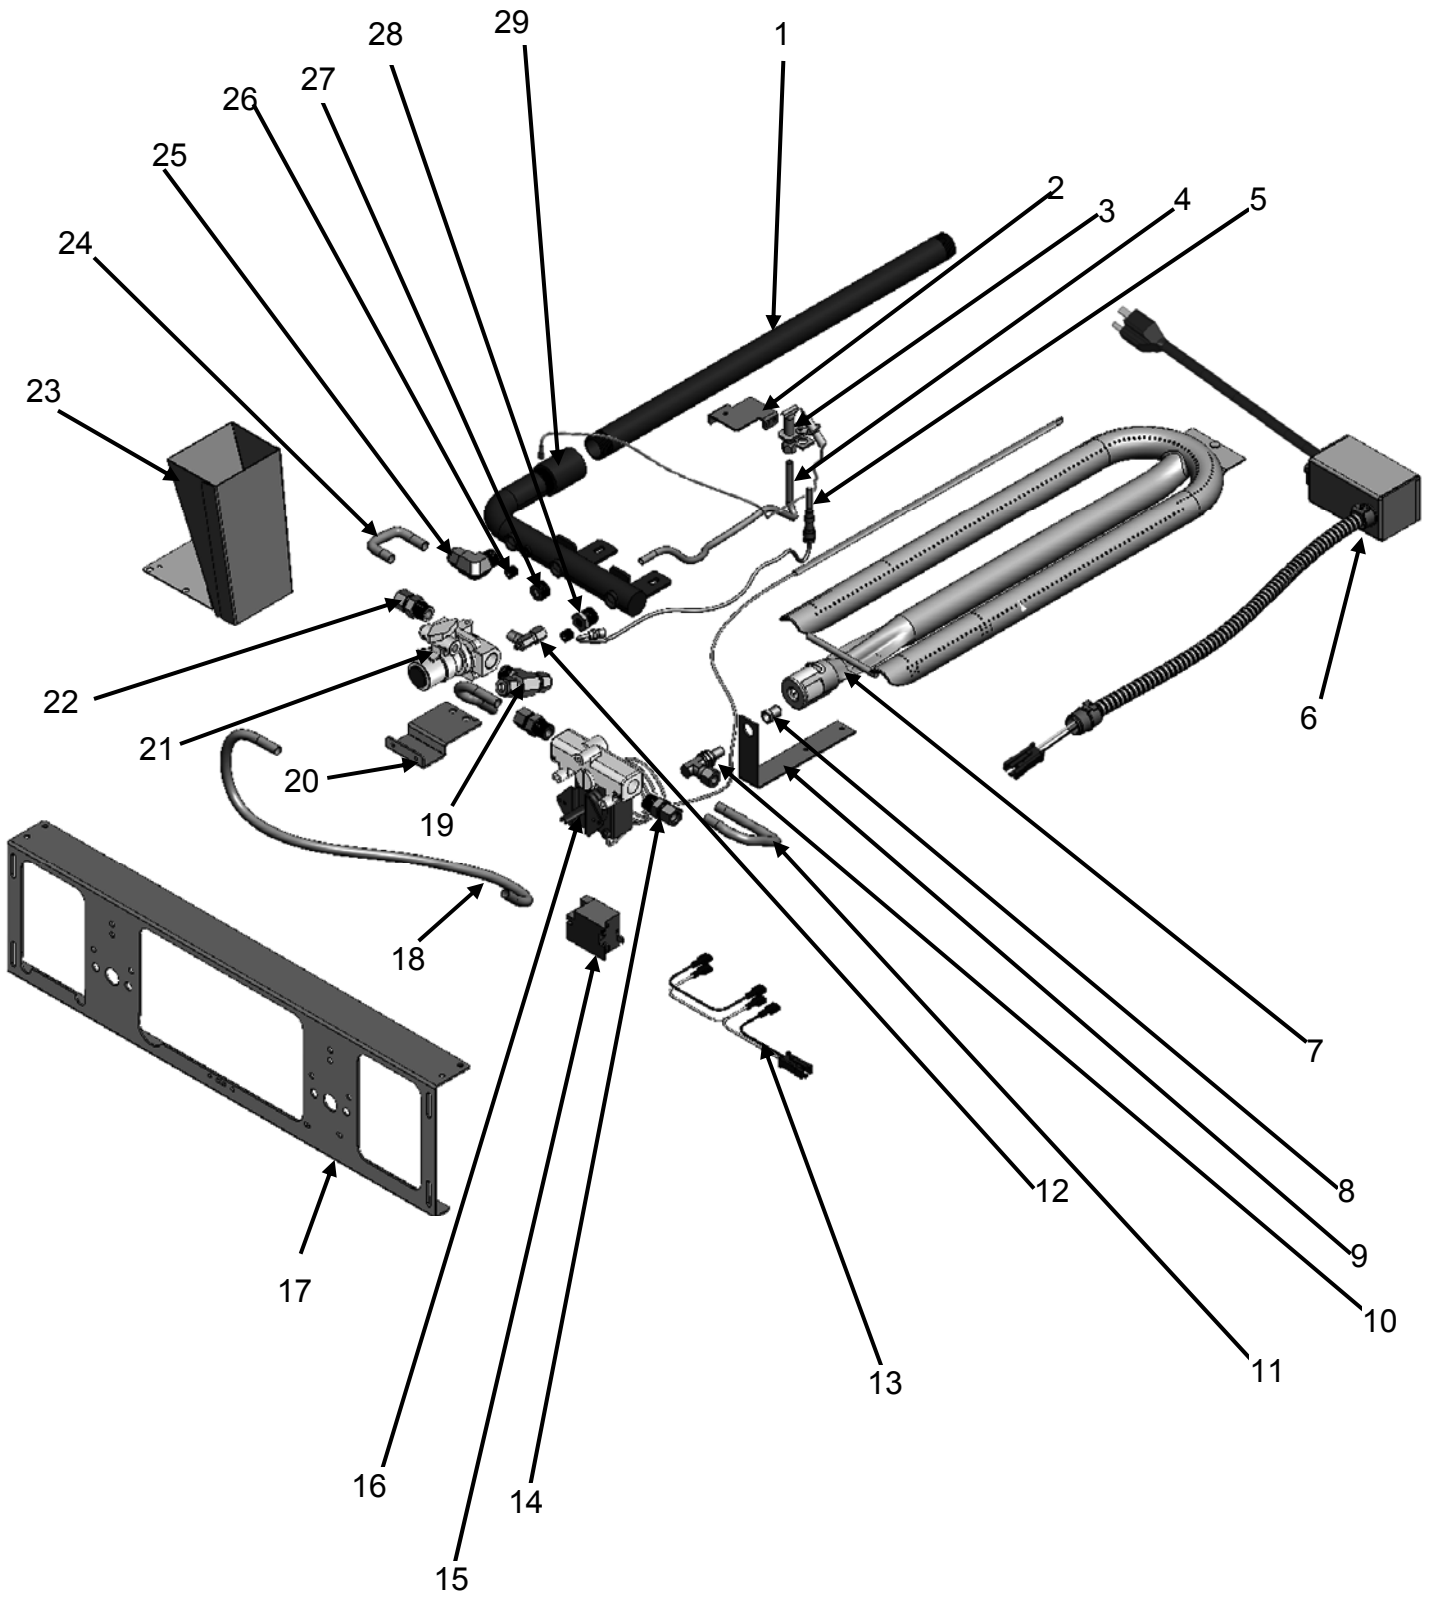

**900RX AND MSA MODELS MANUFACTURED PRIOR TO MARCH 2010
INTERIOR COMPONENTS**

900RX And MSA Heavy Duty Gas Griddle Catalog Of Replacement Parts

**900RX AND MSA MODELS MANUFACTURED PRIOR TO MARCH 2010
INTERIOR COMPONENTS**

ILLUS.	PART NO.	NAME OF PART	24"	36"	48"	60"	72"
1	00-713494	3/4" NPT X 22.75" NIPPLE.....	1.....	1.....	1.....	1.....	1
2	00-498057	PILOT BRACKET.....	1.....	2.....	2.....	3.....	3
3	00-498061	SPARK BURNER PILOT (NAT.GAS - 900RX).....	1.....	2.....	2.....	3.....	3
	00-714269	PILOT (NAT.GAS - MSA).....	1.....	2.....	2.....	3.....	3
	00-712363	LP GAS PILOT ORIFICE.....	1.....	2.....	2.....	3.....	3
4	00-722229	1/4" X 18" FLEX TUBING.....	1.....	2.....	2.....	3.....	3
5	00-714268	T46 18" THERMOCOUPLE.....	1.....	2.....	2.....	3.....	3
6	00-758567-000A1	J-BOX ASSEMBLY (BOX, CONDUIT, POWER CORD AND INSULATED LEAD WIRES - 900RX)..	1.....	1.....	1.....	1.....	1
7	00-719737-00005	GRIDDLE BURNER.....	2.....	3.....	4.....	5.....	6
8	00-719951-00041	#41 ORIFICE HOOD (NAT. GAS).....	2.....	3.....	4.....	5.....	6
	00-719951-00052	#52 ORIFICE HOOD (LP. GAS).....	2.....	3.....	4.....	5.....	6
9	00-498033	ORIFICE BRACKET.....	2.....	3.....	4.....	5.....	6
10	00-719383	3/8" MPT ORIFICE ELBOW.....	2.....	3.....	4.....	5.....	6
11	00-722220	3/8" X 6" FLEX TUBE.....	2.....	3.....	3.....	4.....	4
12	00-404193-00001	1/8" NPT X 1/4" CC X 90 DEG VALVE.....	1.....	2.....	2.....	3.....	3
13	00-498202-00024	924RX WIRE HARNESS.....	1.....	N/A.....	N/A.....	N/A.....	N/A
	00-498202-00048	936RX AND 948RX WIRE HARNESS.....	N/A.....	1.....	1.....	N/A.....	N/A
	00-498202-00072	960RX AND 972RX WIRE HARNESS.....	N/A.....	N/A.....	N/A.....	1.....	1
14	00-719377	3/8" NPT X 3/8" CC FITTING.....	5.....	9.....	10.....	13.....	15
15	00-720385	SPARK MODULE (900RX).....	1.....	2.....	2.....	3.....	3
16	00-498096-00550	550 F TSTAT COMBO VALVE.....	2.....	3.....	4.....	5.....	6
17	00-498024-00024	24" CONTROL PANEL BRACKET.....	1.....	N/A.....	2.....	1.....	3
	00-498024-00036	36" CONTROL PANEL BRACKET.....	N/A.....	1.....	N/A.....	1.....	N/A
18	00-722425	3/8" X 8" FLEX TUBE.....	2.....	3.....	4.....	5.....	5
	00-722221	3/8" X 12" FLEX TUBE.....	N/A.....	1.....	N/A.....	1.....	1
	00-722222	3/8" X 18" FLEX TUBE.....	1.....	2.....	2.....	3.....	4
	00-722224	3/8" X 30" FLEX TUBE.....	N/A.....	N/A.....	N/A.....	N/A.....	1
19	00-498028	3/8" NPT X 3/8" CC TEE.....	1.....	1.....	2.....	2.....	3
20	00-498049	SAFETY VALVE BRACKET.....	1.....	2.....	2.....	3.....	3
21	00-498025	BASO PILOT SAFETY VALVE.....	1.....	2.....	2.....	3.....	3
22	00-719377	3/8" NPT X 3/8" CC FITTING.....	5.....	9.....	10.....	13.....	15
23	00-498234-0000A	GREASE CHUTE ASSEMBLY.....	1.....	1.....	1.....	2.....	2
24	00-722220	3/8" X 6" FLEX TUBE.....	2.....	3.....	3.....	4.....	4
25	00-719376	3/8" NPT X 3/8" CC ELBOW.....	1.....	2.....	2.....	3.....	3
26	00-719363	1/8" NPT COUNTERSINK PLUG.....	2.....	2.....	2.....	1.....	1
27	00-719365	3/8" NPT COUNTERSINK PLUG.....	1.....	N/A.....	N/A.....	N/A.....	N/A
28	00-719066	3/8" X 1/8" NPT BUSHING.....	1.....	1.....	1.....	1.....	1
29	00-498035-0024A	MANIFOLD PIPE (24", 36" AND 48" MODELS).....	1.....	1.....	1.....	N/A.....	N/A
	00-498035-0060A	MANIFOLD PIPE (60" AND 72" MODELS).....	N/A.....	N/A.....	N/A.....	1.....	1

ITEMS NOT SHOWN

00-719566	1/4" FIBERGLASS SLEEVING (FOR TSTAT WIRE).	2.....	3.....	4.....	5.....	6