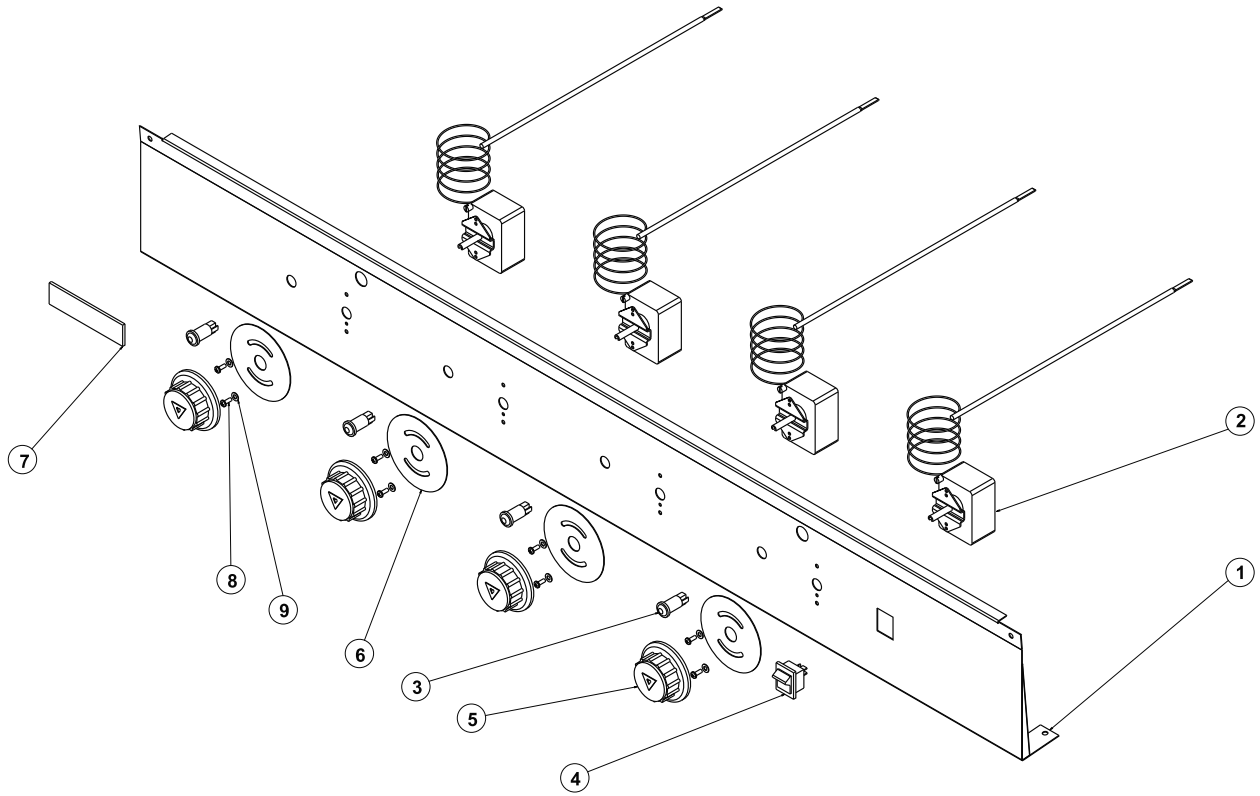

Fig. 2

**900RE SERIES
CONTROL PANEL SUB-ASSEMBLY**

900RE SERIES GAS GRIDDLE REPLACEMENT PARTS

ILLUS. Fig. 2	PART NO.	NAME OF PART	AMT.				
			24"	36"	48"	60"	72"
1	00-790031-00001	Side Heat Shield, Right	1	1	1	1	1
	00-790031-00002	Side Heat Shield, Left	1	1	1	1	1
2	00-788850	Deflector Panel 24"	1				
	00-788851	Deflector Panel 36"		1			
	00-788790	Deflector Panel 48"			1		
	00-788852	Deflector Panel 60"				1	
	00-788853	Deflector Panel 72"					1
3	00-788855	Heatshield 24"	1				
	00-788856	Heatshield 36"		1			
	00-788791	Heatshield 48"			1		
	00-788857	Heatshield 60"				1	
00-788858	Heatshield 72"					1	
4	00-723532	Legs	4	4	4	4	4
5	00-498082-0000A	Grease Can Assembly	1	1	1	2	2
6	00-788854	Grease Can Guide	1	1	1	2	2
7	00-790019-0000A	Weld Assembly, Grease Chute	1	1	1	2	2
8	00-722229	Flex Tubing 1/4X18"					
9	00-790035	Flash Tube	2	2	2	3	3
10	00-790036	Bracket, Pilot	2	2	2	3	3
11	00-713930	Pilot, Robertshaw 35-20 w/Orange Wire	2	2	2	3	3
12	00-790033	Heat Shield Middle	2	2	3	4	4
13	00-788824	Back Panel 24"	1				
	00-788825	Back Panel 36"		1			
	00-788801	Back Panel 48"			1		
	00-788826	Back Panel 60"				1	
	00-788827	Back Panel 72"					1
14	00-713813	Connector, 3/8" Supply Cord	1	1	1	1	1
15	00-719522	Connector, 3/8" Metal Conduit	1	1	1	1	1
16	00-723531	3/8" Conduit, 19"	1	1	1	1	1
17	00-719737-00004	Burner - Screw Attached (Old Style)	2	3	4	5	6
	00-719737-00005	Burner - Pin, Clip Attached (New Style)	2	3	4	5	6
18	00-788891-0000A	Bullnose Weldment Assembly Vulcan 24"	1				
	00-788892-0000A	Bullnose Weldment Assembly Vulcan 36"		1			
	00-788893-0000A	Bullnose Weldment Assembly Vulcan 48"			1		
	00-788894-0000A	Bullnose Weldment Assembly Vulcan 60"				1	
00-788895-0000A	Bullnose Weldment Assembly Vulcan 72"					1	
19	00-719503	"J" Box, Cover	1	1	1	1	1
20	00-719502	"J" Box, #670 Raco Single	1	1	1	1	1
21	00-730228	10-24 X 1/2" Phil Truss Taptite, Zinc	3	3	3	3	3
22	00-719004	Coupling, 3/4" Black	1	1	1	1	1
23	00-719990	Nipple 3/4 X 21 1/2"	1	1	1	1	1
24	00-722608	Nut, Nutsert 1/4 X 20. 3/8" Dia.	2	3	4	5	6
25	00-788800-000A1	Chassis Weld Assembly 24"	1				
	00-788800-000A2	Chassis Weld Assembly 36"		1			
	00-788800-000A3	Chassis Weld Assembly 48"			1		
	00-788800-000A4	Chassis Weld Assembly 60"				1	
	00-788800-000A5	Chassis Weld Assembly 72"					1
26	00-790088-000A1	Weld Assembly, Chrome Griddle Plate 24"	1				
	00-790088-000A2	Weld Assembly, Chrome Griddle Plate 36"		1			
	00-790088-000A3	Weld Assembly, Chrome Griddle Plate 48"			1		
	00-790088-000A4	Weld Assembly, Chrome Griddle Plate 60"				1	
	00-790088-000A5	Weld Assembly, Chrome Griddle Plate 72"					1
27	00-730260	Screw, 10-24 X 3/8"	2	2	2	3	3
Items Not Shown							
	00-723526-00001	Wiring Harness	1				
	00-723527-00001	Wiring Harness		1			
	00-723528-00001	Wiring Harness			1		
	00-723529-00001	Wiring Harness				1	
	00-723530-00001	Wiring Harness					1