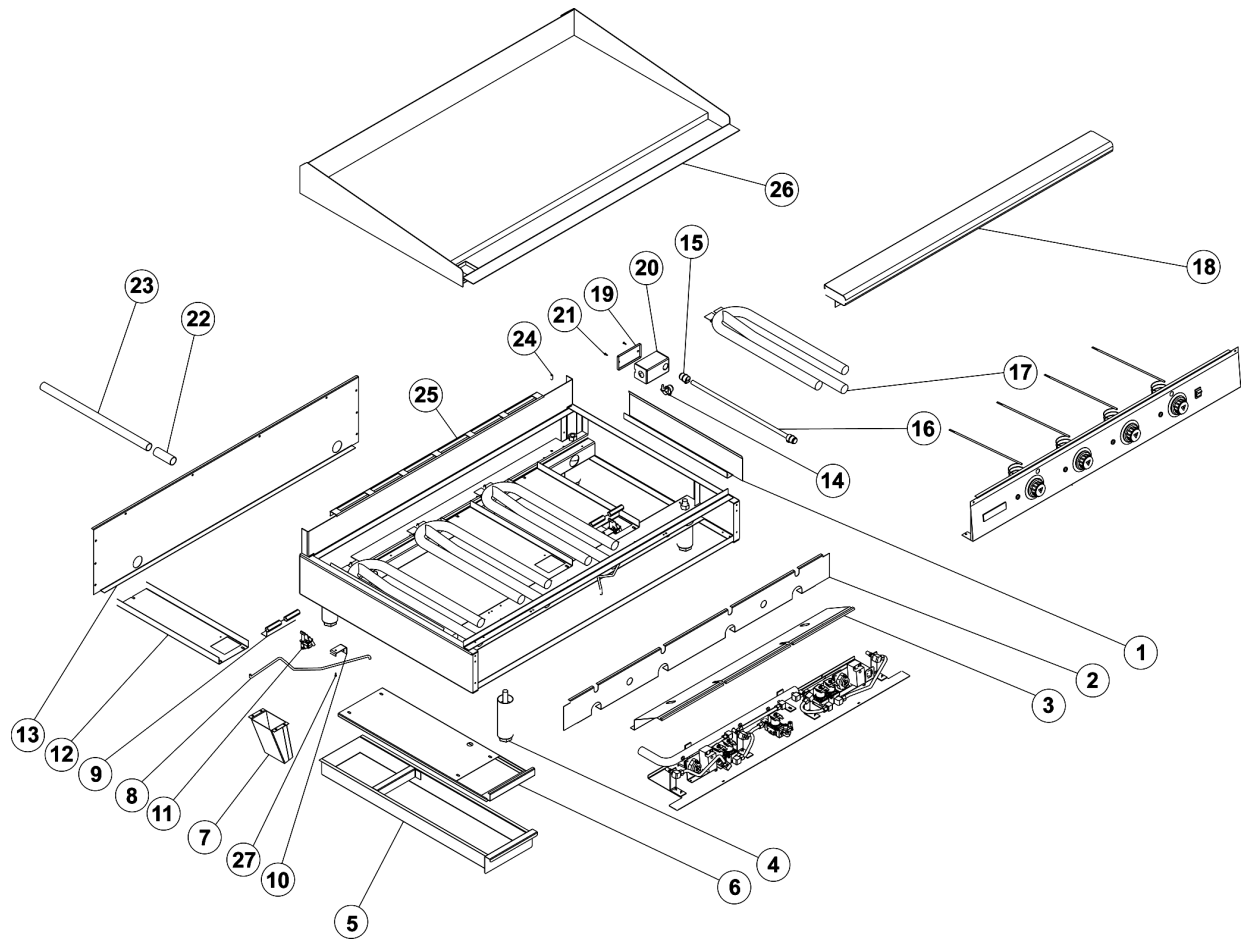

900RE SERIES GAS GRIDDLE REPLACEMENT PARTS

ILLUS. Fig. 1	PART NO.	NAME OF PART	AMT.				
			24"	36"	48"	60"	72"
1	00-788859-0000A	Control Plate 24"	1				
	00-788860-0000A	Control Plate 36"		1			
	00-788788-0000A	Control Plate 48"			1		
	00-788861-0000A	Control Plate 60"				1	
	00-788862-0000A	Control Plate 72"					1
2	00-790025	Bracket, Orifice	2	3	4	5	6
3	00-790034	Bracket, Elec.Connector	1	1	1	1	1
4	00-756302	Holder Dual Solenoid	1	2	2	3	3
5	00-790072	Bracket, Module-Reg Chk	1	2	2	3	3
6	00-790073	Holder, Single Solenoid	1	1		1	
7	00-756947-0000A	Maniifold Pipe W/A 24, 36	1	1			
	00-756292-0000A	Maniifold Pipe W/A 48, 60, 72			1	1	1
8	00-719365	Countersink Plug 3/8 NPT	1	3	3	3	3
9	00-719363	Countersink Plug 1/8 NPT	1	2	2	2	2
10	00-713656	Dual Solenoid	1	2	2	3	3
11	00-770085-00002	Single Solenoid	1		1		1
12	00-719376	Brass Elbow	5	7	10	10	13
13	00-719179	Single Pilot Valve	1	1			
	00-719194	Dual Pilot Valve			1	1	1
14	00-711368	Street Elbow	1	1	1	1	1
15	00-719066	Reducing Bushing	1	1	1	1	1
16	00-714321	Switch, Flame, Single Pole	1	2	2	3	3
17	00-719383	Orifice Fitting	1	2	3	4	5
18	00-720385	Module	1	2	2	3	3
19	00-719951-00041	Orifice Hood, Natural	2	3	4	5	6
	00-719951-00053	Orifice Hood, Propane	2	3	4	5	6
20	00-722425	Flex Tubing 3/8 X 8	1	2	3	4	5
21	00-722221	Flex Tubing 3/8X12	1	3	4	3	2
22	00-719385	Orifice Fitting w/plug	1	1	1	1	1
23	00-730260	Screw 10-24 X 3/8					
24	00-730416	Rivets	10	10	10	10	10
25	00-730226	Phillips Screw 6-32 X 1/2	2	2	4	2	4
26	00-730238	Phillips Screw 8-32 X 5/8	1	4	4	4	4
27	NS-046-52	Nut, Assy 1/4-20					
28	00-723369	Screw, 1/4-20 X 1/2 TRUSS PHIL	2	2	2	2	2
Items Not Shown							
	00-722220	Flex Tubing 3/8X6"	1				
	00-722222	Flex Tubing 3/8X18"				1	
	00-722224	Flex Tubing 3/8X30"					1
	00-426505-00008	Flex Tubing 1/4X8"		2			
	00-722228	Flex Tubing 1/4X12"				2	2
	00-722229	Flex Tubing 1/4X18"		1	2		1
	00-722230	Flex Tubing 1/4X24"				1	
	00-722232	Flex Tubing 1/4X36"	1			1	
	00-722233	Flex Tubing 1/4X48"					1
	00-408279-00025	Nat Gas Regulator					
	00-408279-00021	LP Gas Regulator					

Fig. 2

**900RE SERIES
CONTROL PANEL SUB-ASSEMBLY**