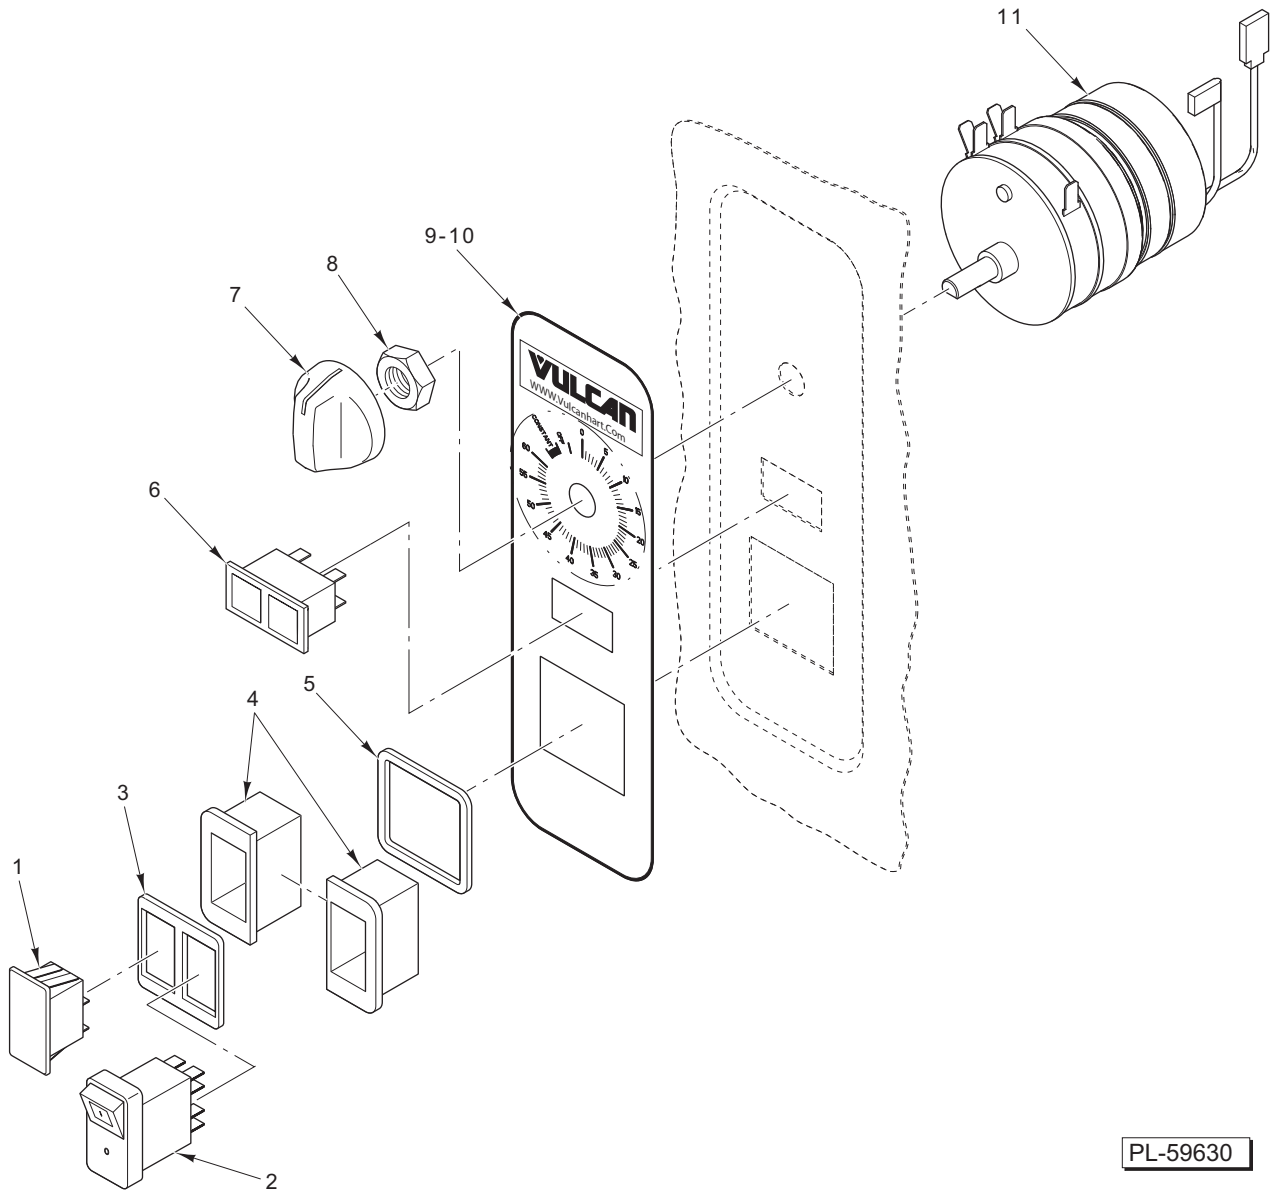

VULCAN

CATALOG OF REPLACEMENT PARTS

C24GA6 & C24GA10 BASIC GAS STEAMERS

*C24GA6 ML-138085
C24GA10 ML-138086*

For additional information on Vulcan-Hart or to locate an authorized parts and service provider in your area, visit our website at www.vulcanequipment.com.

TABLE OF CONTENTS

3	CONTROLS
5	ELECTRICAL COMPONENTS
7	DOOR
9	COMPARTMENT
11	PANELS
13	PLUMBING
15	DRAIN ASSEMBLY
17	BURNER ASSEMBLY
19	GAS GENERATOR TANK ASSEMBLY

PL-59630

CONTROLS

ILLUS.	PART NO.	NAME OF PART	AMT.
1	00-854330-00001	Plug – Switch Hole.....	1
2	00-855677-00001	Switch – On/Off (Lighted).....	1
3	00-855795-00001	Gasket – Switch.....	1
4	00-855794-00001	Bezel – Switch.....	2
5	00-855796-00001	Gasket – Bezel.....	1
6	00-855695-00001	Light – Indicating (125 VAC).....	1
7	00-856773-00001	Knob – Timer.....	1
8	00-854693-00001	Seal – Rotary Shaft.....	1
9	00-856771-00002	Overlay – Control (ML-138086).....	1
10	00-856771-00001	Overlay – Control (ML-138085).....	1
11	00-856621-00001	Timer – Mechanical.....	1

PL-59631

ELECTRICAL COMPONENTS

ELECTRICAL COMPONENTS

ILLUS.	PART NO.	NAME OF PART	AMT.
PL-59631			
1	SD-019-29	Self-Tapping Screw 6-20 x 1/2 Phil. Pan Hd. Type B	10
2	00-857207-00002	Module – Ignition	1
3	00-857541-00001	Panel – Control	1
4	00-411500-00012	Transformer (120 V.).....	1
5	00-419317	Terminal – Strip Ground.....	1
6	00-856677-00001	Block – Fuse (300 V., 20 Amp.)	1
7	FE-024-94	Fuse (250 V., 4 Amp.)	1
8	00-854707-00002	Terminal – Block (2 Pole).....	1
9	00-855661-00001	Relay – Time Delay.....	1
10	NS-049-01	Nut – Panel 10-24.....	1
11	SC-021-96	Mach. Screw 10-24 x 1 1/4 Slotted Rd. Hd.....	1
12	00-844069-00001	Control – Low Water	1
	00-419315	Cord – Power.....	1
	00-855691-00001	Harness	1
	00-855692-00001	Harness – Wire	1