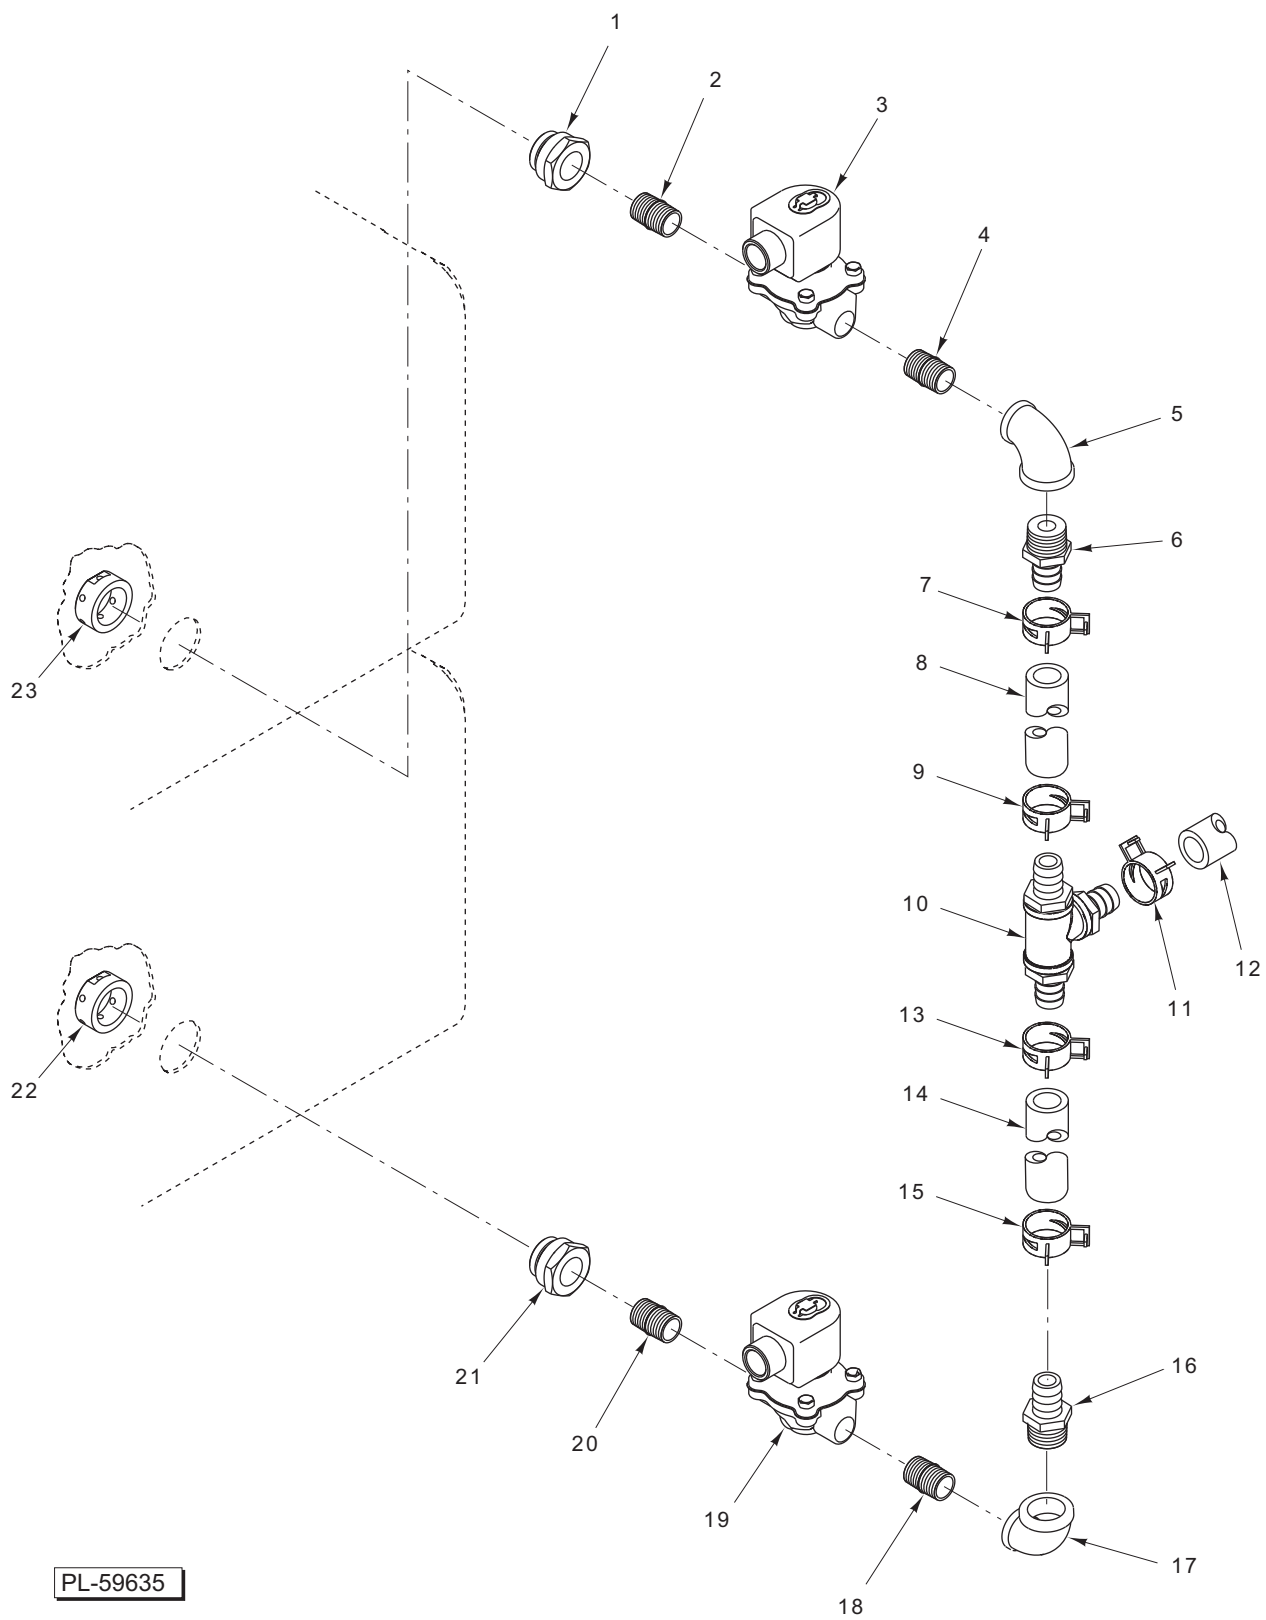

PL-59635

PLUMBING

PLUMBING

ILLUS.	PART NO.	NAME OF PART	AMT.
PL-59635			
1	00-855394-00001	Adapter – Steamport Cabinet	1
2	FP-054-08	Pipe 1/2 x 1 1/4 TBE (SST)	1
3	00-857443-00001	Valve 1/2 NPT	1
4	FP-054-08	Pipe 1/2 x 1 1/4 TBE (SST)	1
5	FP-016-12	Elbow – Reducing 3/4 x 1/2 x 90 Deg. (Brass)	1
6	FP-091-08	Fitting – Hose (3/4) (Brass)	1
7	00-557579	Clamp – Hose	1
8	00-557792	Steam Line – Lower (3/4 In. I.D. High Temperature)	AR
9	00-557579	Clamp – Hose	1
10	-	Tee – Tubing Barbed (Brass)	1
11	00-557579	Clamp – Hose	1
12	00-557792	Steam Line – Lower (3/4 In. I.D. High Temperature)	AR
13	00-557579	Clamp – Hose	1
14	00-557792	Steam Line – Lower (3/4 In. I.D. High Temperature)	AR
15	00-557579	Clamp – Hose	1
16	FP-091-08	Fitting – Hose (3/4) (Brass)	1
17	FP-016-12	Elbow – Reducing 3/4 x 1/2 x 90 Deg. (Brass)	1
18	FP-054-08	Pipe 1/2 x 1 1/4 TBE (SST)	1
19	00-857443-00001	Valve (1/2) NPT	1
20	FP-054-08	Pipe 1/2 x 1 1/4 TBE (SST)	1
21	00-855394-00001	Adapter – Steamport Cabinet	1
22	00-856753-00001	Port – Low Pressure Steam	1
23	00-856753-00001	Port – Low Pressure Steam	1