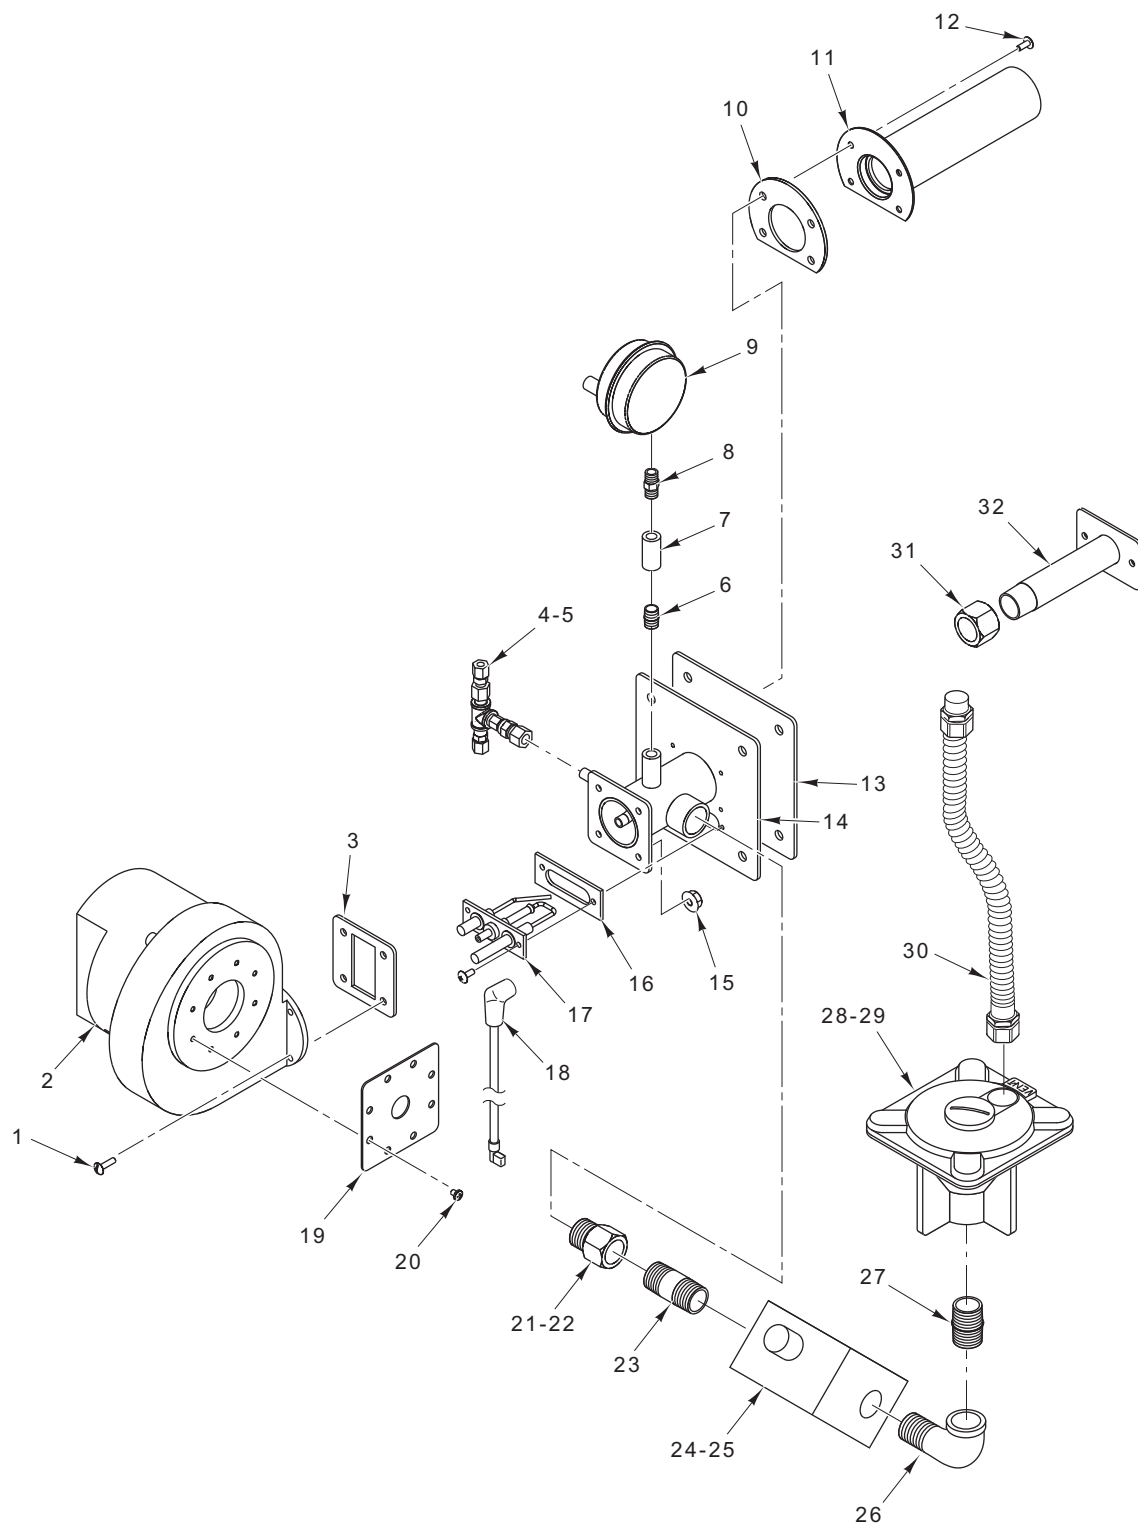

PL-59637

BURNER ASSEMBLY

BURNER ASSEMBLY

ILLUS. PL-59637	PART NO.	NAME OF PART	AMT.
1	SC-053-03	Mach. Screw 10-24 x 3/4 Slotted Truss Hd.	4
2	00-855605-00001	Blower – Variable Speed.....	1
3	00-855649-00001	Gasket – Blower	1
4	00-855601-00001	Pilot – Natural Air Assy.....	1
5	00-855601-00002	Pilot – Propane Air Assy.....	1
6	FP-081-93	Pipe 1/8 x 3/4 TBE (Brass).....	1
7	FP-090-08	Coupling – Pipe 1/8 TBE (SST).....	1
8	00-851833-00001	Orifice – Air	1
9	00-850778-00001	Switch – Air Pressure.....	1
10	00-855626-00001	Gasket – Burner.....	1
11	00-855646-00001	Burner – Aconit	1
12	SC-066-06	Mach. Screw 10-24 x 1/2 Phil. Truss Hd. (SST).....	4
13	00-855625-00001	Gasket – Burner Plate	1
14	00-855640-00001	Burner – Adapter Weld.....	1
15	NS-038-13	Lock Nut 10-24	4
16	00-855628-00001	Gasket – Pilot	1
17	00-855627-00001	Pilot.....	1
18	00-857210-00005	Cable – Igniter Assy. (30 In.).....	1
19	00-855647-00001	Orifice – Air	1
20	SC-110-87	Mach. Screw 10-32 x 1/4 Phil. Pan Hd.....	8
21	00-852984-00012	Orifice (NAT)	1
22	00-852984-00010	Orifice (LP).....	1
23	FP-036-02	Pipe 3/4 x 2 1/2 TBE	1
24	00-844133-00001	Valve – Comb. (3 1/2 In.) (NAT)	1
25	00-844133-00002	Valve – Comb. (3 1/2 In.) (10 In. W.C.) (LP).....	1
26	FP-078-86	Elbow – Pipe 3/4 x 90 Deg.	1
27	FP-036-92	Pipe 3/4 x 1 3/8 TBE	1
28	00-408279-00025	Regulator – Pressure 3/4 (NAT)	1
29	00-408279-00029	Regulator – Pressure 3/4 (LP).....	1
30	00-851318-00001	Flex Gas Line.....	1
31	00-855670-00001	Support – Gas Pipe	1
32	-	Adapter	1
	00-423813-00003	Wire – Ignition.....	1
	00-426505-00018	Tubing – Pilot.....	1