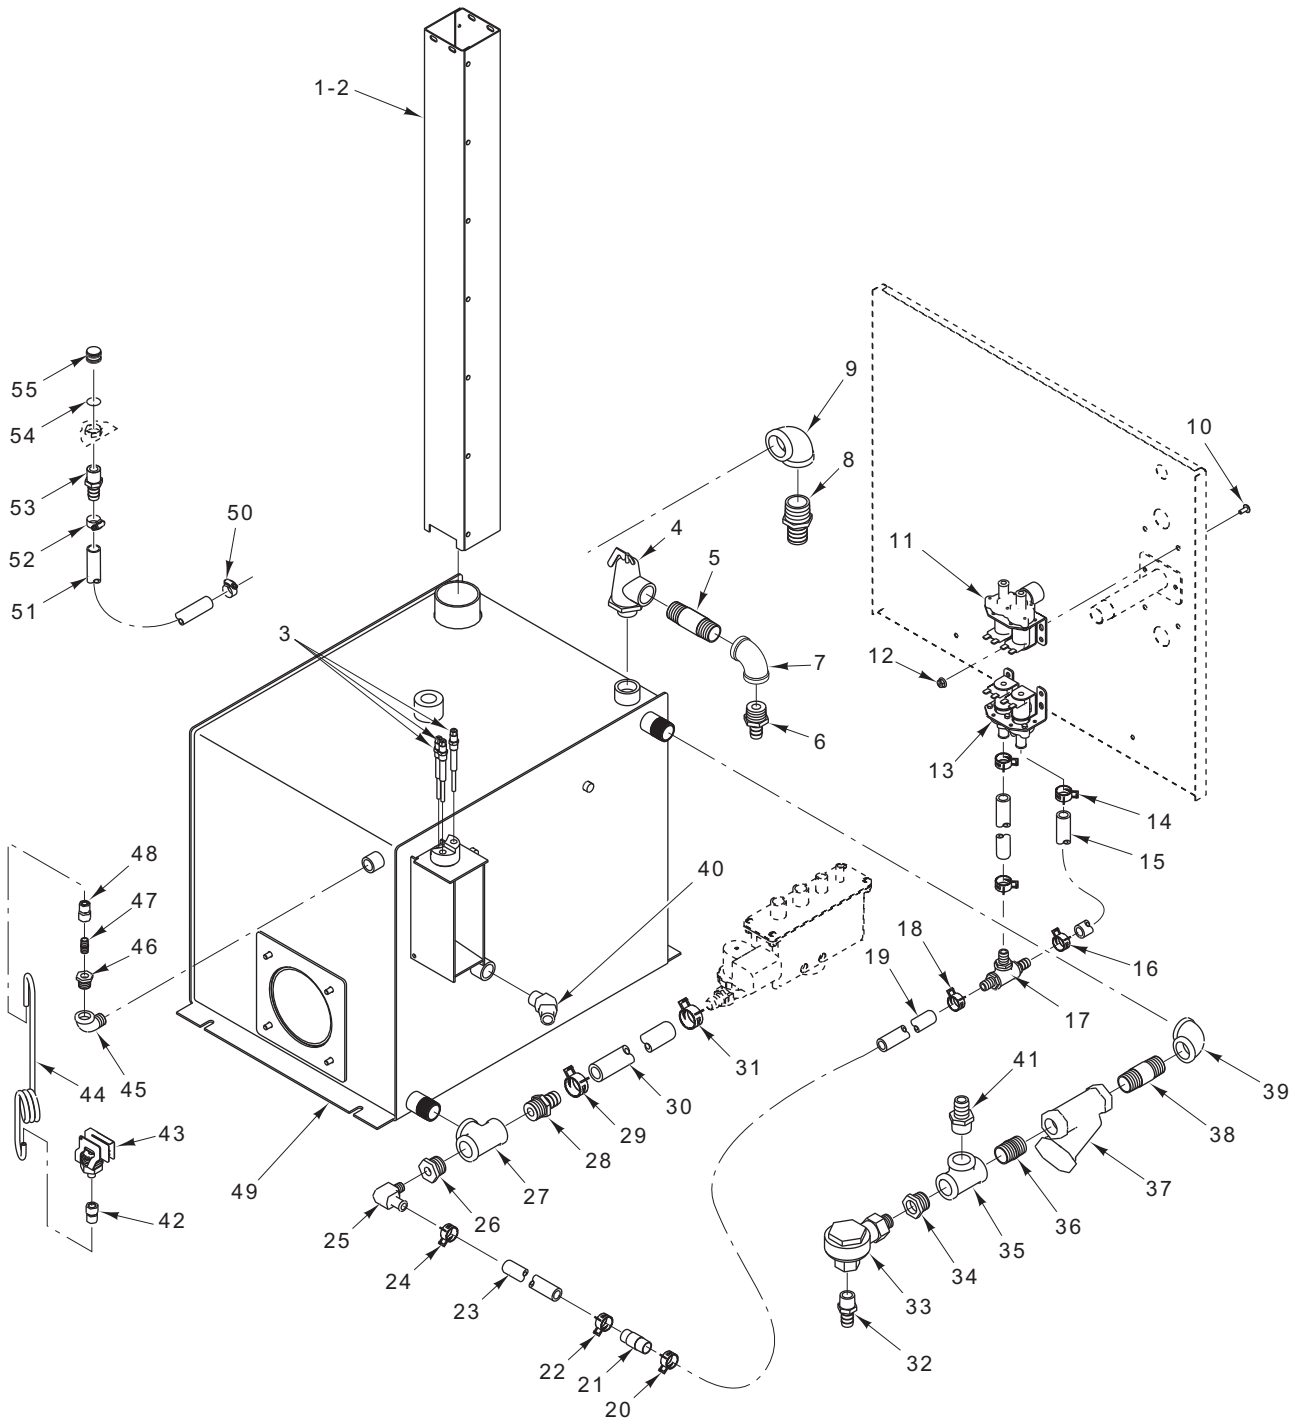

PL-59638

GAS GENERATOR TANK ASSEMBLY

GAS GENERATOR TANK ASSEMBLY

ILLUS.	PART NO.	NAME OF PART	AMT.
	PL-59638		
1	00-857621-00001	Flue Assy. (6-Pan).....	1
2	00-857623-00001	Flue Assy. (10-Pan).....	1
3	00-857046-00002	Probe – Water Level	3
4	00-855606-00001	Valve – Relief (3/4 In.) 5 PSI	1
5	FP-041-66	Pipe 3/4 x 3 TBE (Brass).....	1
6	FP-090-31	Fitting – Hose 5/8 to 3/4.....	1
7	FP-013-27	Elbow – Pipe 1/2 x 90 Deg.	1
8	FP-090-19	Fitting – Hose (11 In.).....	1
9	FP-013-27	Elbow – Pipe 1/2 x 90 Deg.	1
10	SC-066-06	Mach. Screw 10-24 x 1/2 Phil. Truss Hd. (SST).....	8
11	00-856720-00003	Valve – Dual Water (3.8 GPM) Drain Cooling & Cavity Cold Water Condensate	1
12	NS-038-13	Lock Nut 10-24	8
13	00-856720-00001	Valve – Dual Water (0.25 GPM / 3.8 GPM) Generator Fast & Slow Fill	1
14	00-557844	Clamp – Hose (19mm).....	1
15	00-557681	Hose – Water Supply 1/2 x 1/8 (Clear PVC)	AR
16	00-557844	Clamp – Hose (19mm).....	1
17	FP-090-94	Tee – Tubing (1/2 In.).....	1
18	00-557844	Clamp – Hose (19mm).....	1
19	00-557681	Hose – Water Supply 1/2 x 1/8 (Clear PVC)	AR
20	00-557844	Clamp – Hose (19mm).....	1
21	00-857179-00001	Valve – Check	2
22	00-557844	Clamp – Hose (19mm).....	1
23	00-557681	Hose – Water Supply 1/2 x 1/8 (Clear PVC)	AR
24	00-557844	Clamp – Hose (19mm).....	1
25	FP-090-55	Fitting – Hose 5/8 x 90 Deg. (Brass)	1
26	FP-027-15	Bushing – Pipe 3/4 to 1/4 (Brass)	1
27	FP-019-28	Tee – Pipe 3/4 x 3/4 x 3/4 (Brass).....	1
28	FP-091-08	Fitting – Hose 3/4 to 3/4 Straight (Brass).....	1
29	00-557579	Clamp – Hose	1
30	00-557792	Hose (3/4 In.) (White)	1
31	00-557579	Clamp – Hose	1
32	FP-087-39	Fitting – Hose 5/8 to 3/8 NPT (Brass)	1
33	00-880016-00011	Trap – Radiator (1/2 In.)	1
34	FP-027-22	Bushing – Pipe 3/4 to 1/2 (Brass)	1
35	FP-019-28	Tee – Pipe 3/4 x 3/4 x 3/4 (Brass).....	1
36	FP-041-50	Pipe 3/4 x 1 3/8 TBE (Brass).....	1
37	FP-186922-00001	Strainer – Line (3/4 In.) (Brass)	1
38	FP-041-59	Pipe 3/4 x 2 1/2 TBE (Brass).....	1
39	FP-015-23	Elbow – Pipe 3/4 x 90 Deg. (Brass).....	1
40	FP-090-18	Fitting – Hose 5/8 to 1/2 Elbow (Brass).....	1
41	FP-091-08	Fitting – Hose 3/4 to 3/4 Straight (Brass).....	1
42	FP-012-10	Fitting – Tube 1/4 TBG x 1/8 FPT (Brass).....	1
43	00-857022-00001	Switch – Pressure	1
44	00-857178-00001	Coil – Condensate	1
45	FP-015-10	Elbow – Pipe 3/8 x 90 Deg. (Brass).....	1
46	FP-027-04	Bushing – Pipe 3/8 to 1/8 (Brass)	1
47	FP-081-93	Pipe 1/8 x 3/4 TBE (Brass).....	1
48	FP-012-10	Fitting – Tube 1/4 TBG x 1/8 FPT (Brass).....	1
49	00-855610-00002	Generator – Steam Weldment	1
50	00-557970	Clamp – Hose (20mm).....	1
51	00-557475	Hose (5/8 In.) (Blue)	AR
52	00-557970	Clamp – Hose (20mm).....	1
53	FP-090-37	Fitting – Pipe (3/8 In.) (Brass).....	1
54	OR-001-10	O-Ring	1
55	FP-090-60	Fitting – Hose Cap (Brass)	1