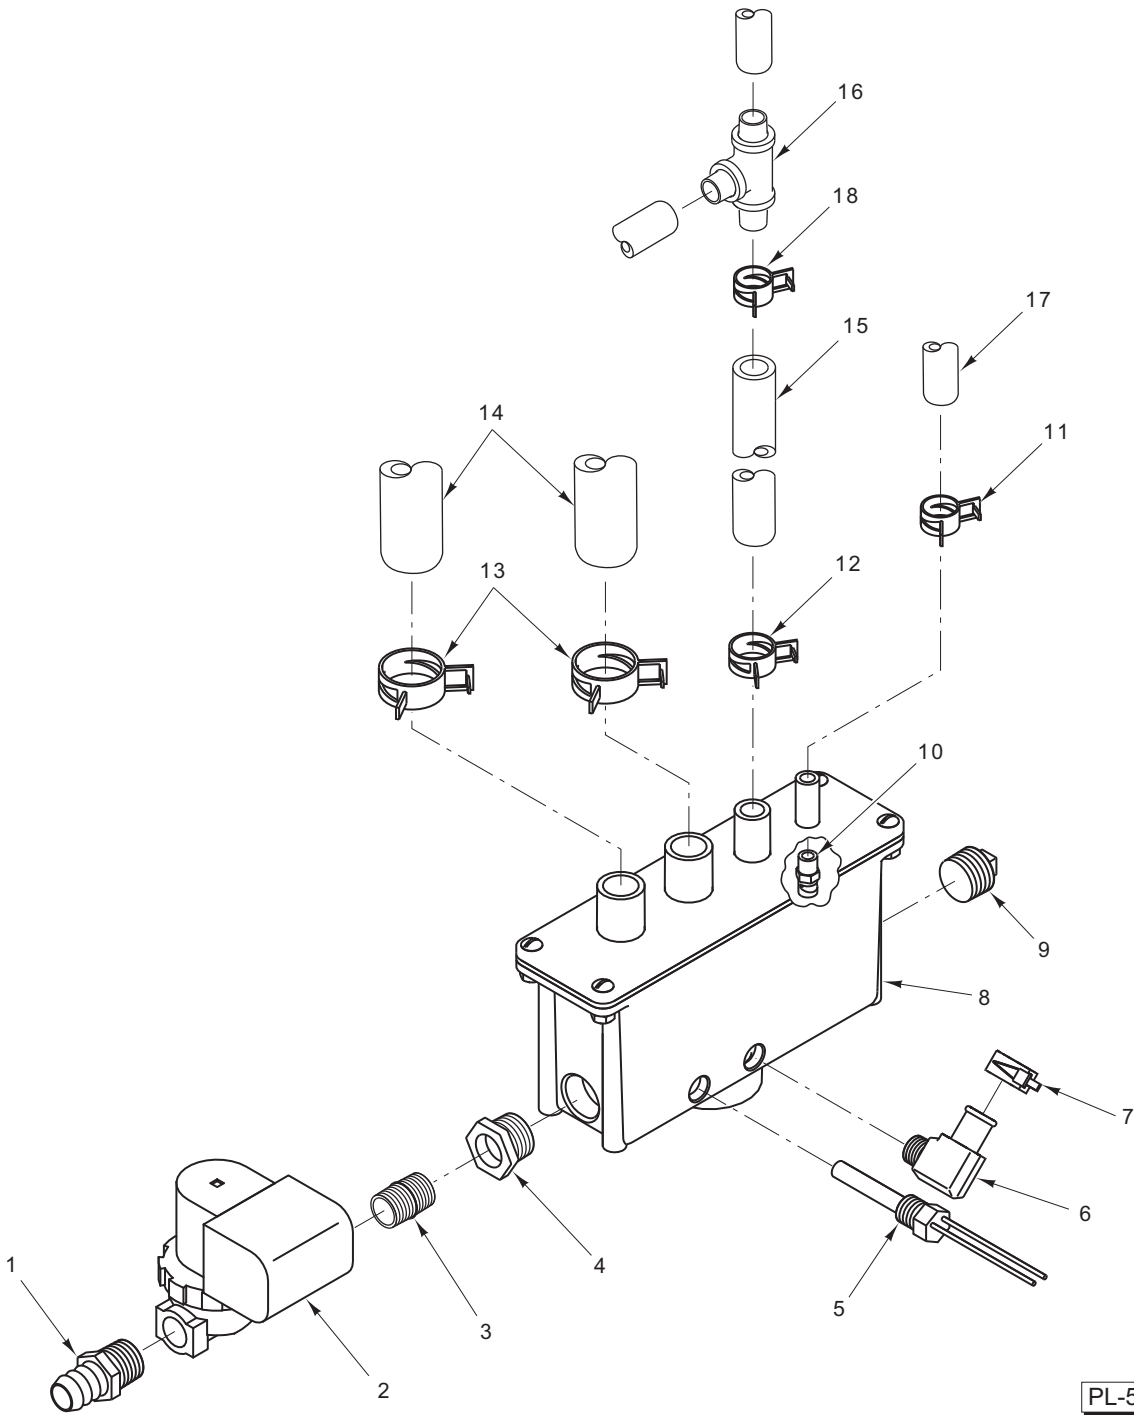

PL-59631

ELECTRICAL COMPONENTS

ELECTRICAL COMPONENTS

ILLUS.	PART NO.	NAME OF PART	AMT.
PL-59631			
1	SD-019-29	Self-Tapping Screw 6-20 x 1/2 Phil. Pan Hd. Type B	10
2	00-857207-00002	Module – Ignition	1
3	00-857541-00001	Panel – Control	1
4	00-411500-00012	Transformer (120 V.).....	1
5	00-419317	Terminal – Strip Ground.....	1
6	00-856677-00001	Block – Fuse (300 V., 20 Amp.)	1
7	FE-024-94	Fuse (250 V., 4 Amp.)	1
8	00-854707-00002	Terminal – Block (2 Pole).....	1
9	00-855661-00001	Relay – Time Delay.....	1
10	NS-049-01	Nut – Panel 10-24.....	1
11	SC-021-96	Mach. Screw 10-24 x 1 1/4 Slotted Rd. Hd.....	1
12	00-844069-00001	Control – Low Water	1
	00-419315	Cord – Power.....	1
	00-855691-00001	Harness	1
	00-855692-00001	Harness – Wire	1

PL-59635

PLUMBING

PLUMBING

ILLUS.	PART NO.	NAME OF PART	AMT.
PL-59635			
1	00-855394-00001	Adapter – Steamport Cabinet	1
2	FP-054-08	Pipe 1/2 x 1 1/4 TBE (SST)	1
3	00-857443-00001	Valve 1/2 NPT	1
4	FP-054-08	Pipe 1/2 x 1 1/4 TBE (SST)	1
5	FP-016-12	Elbow – Reducing 3/4 x 1/2 x 90 Deg. (Brass)	1
6	FP-091-08	Fitting – Hose (3/4) (Brass)	1
7	00-557579	Clamp – Hose	1
8	00-557792	Steam Line – Lower (3/4 In. I.D. High Temperature)	AR
9	00-557579	Clamp – Hose	1
10	-	Tee – Tubing Barbed (Brass)	1
11	00-557579	Clamp – Hose	1
12	00-557792	Steam Line – Lower (3/4 In. I.D. High Temperature)	AR
13	00-557579	Clamp – Hose	1
14	00-557792	Steam Line – Lower (3/4 In. I.D. High Temperature)	AR
15	00-557579	Clamp – Hose	1
16	FP-091-08	Fitting – Hose (3/4) (Brass)	1
17	FP-016-12	Elbow – Reducing 3/4 x 1/2 x 90 Deg. (Brass)	1
18	FP-054-08	Pipe 1/2 x 1 1/4 TBE (SST)	1
19	00-857443-00001	Valve (1/2) NPT	1
20	FP-054-08	Pipe 1/2 x 1 1/4 TBE (SST)	1
21	00-855394-00001	Adapter – Steamport Cabinet	1
22	00-856753-00001	Port – Low Pressure Steam	1
23	00-856753-00001	Port – Low Pressure Steam	1