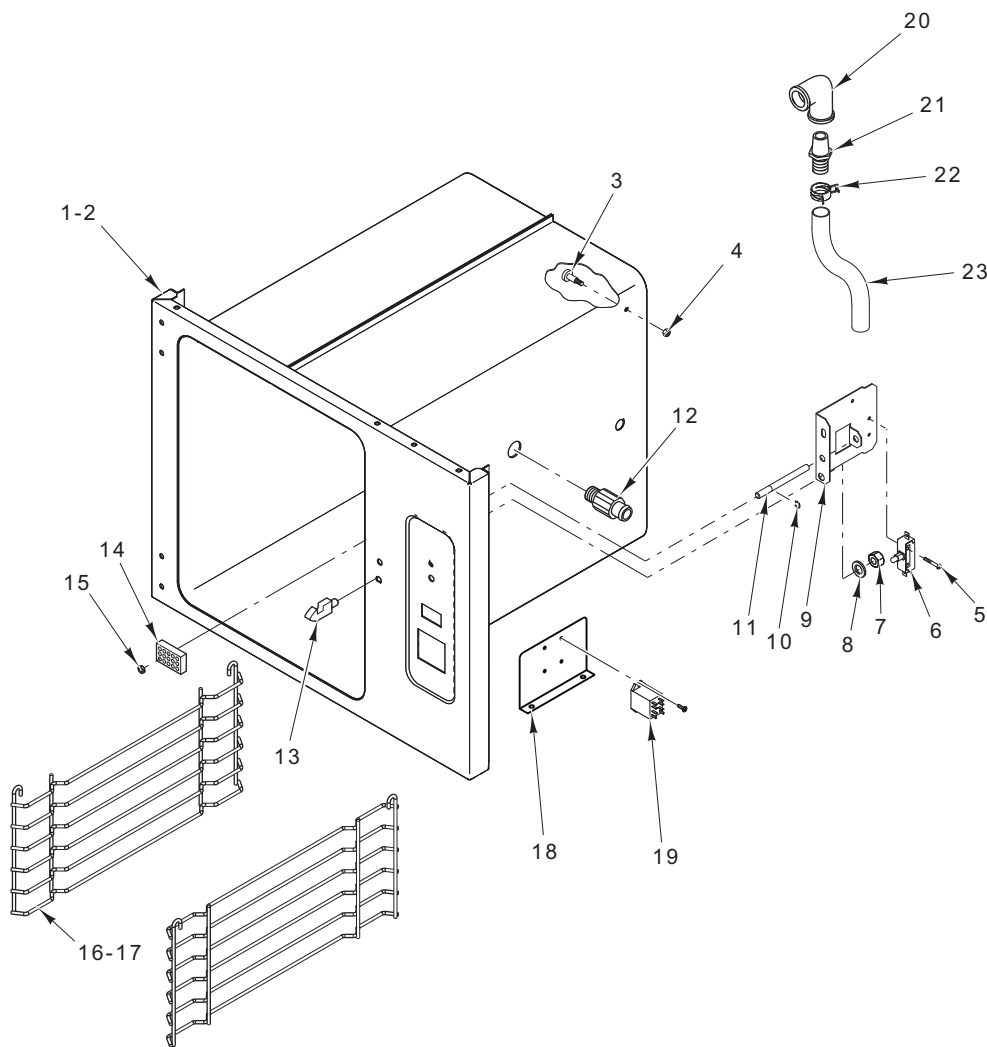

PL-59633

COMPARTMENT

COMPARTMENT

ILLUS.	PART NO.	NAME OF PART	AMT.
PL-59633			
1	00-857648-00001	Compartment (6-Pan).....	1
2	00-857651-00001	Compartment (10-Pan).....	1
3	00-855337-00001	Shoulder Screw 18-8 Slotted.....	4
4	NS-049-09	Nut Assy. 10-32 Hex (SST).....	4
5	SC-021-12	Mach. Screw 6-32 x 1 Slotted Rd. Hd.....	1
6	00-842049	Switch – Door.....	1
7	NS-015-13	Nut ³/₈-16 Hex (SST).....	1
8	WL-006-27	Lockwasher ³/₈ Helical.....	1
9	00-855308-00001	Actuator Bracket – Door.....	1
10	RR-011-26	Ring – Retaining.....	2
11	00-855307-00001	Actuator Rod – Door.....	1
12	00-857625-00001	Valve – Check.....	1
13	00-855586-00001	Bullet – Door.....	1
14	00-855753-00001	Cover – Drain.....	1
15	NS-011-18	Nut 10-24 Hex (SST).....	1
16	00-855355-00001	Rack – Wire (6-Pan).....	2
17	00-855355-00002	Rack – Wire (10-Pan).....	2
18	00-855675-00001	Bracket – Relay.....	1
19	00-416535-00006	Switch – Relay (120 V.).....	2
20	FP-013-27	Elbow – Pipe 1 x 90 Deg.....	1
21	FP-009-19	Fitting – Hose Barb.....	1
22	00-557847	Clamp – Hose.....	2
23	00-557477	Hose (1 In. Dia.) (Green).....	1
	00-855779-00001	Compartment – Insulation (6-Pan).....	1
	00-855779-00002	Compartment – Insulation (10-Pan).....	1
	00-850502	Wire – Oven Rack Half.....	1