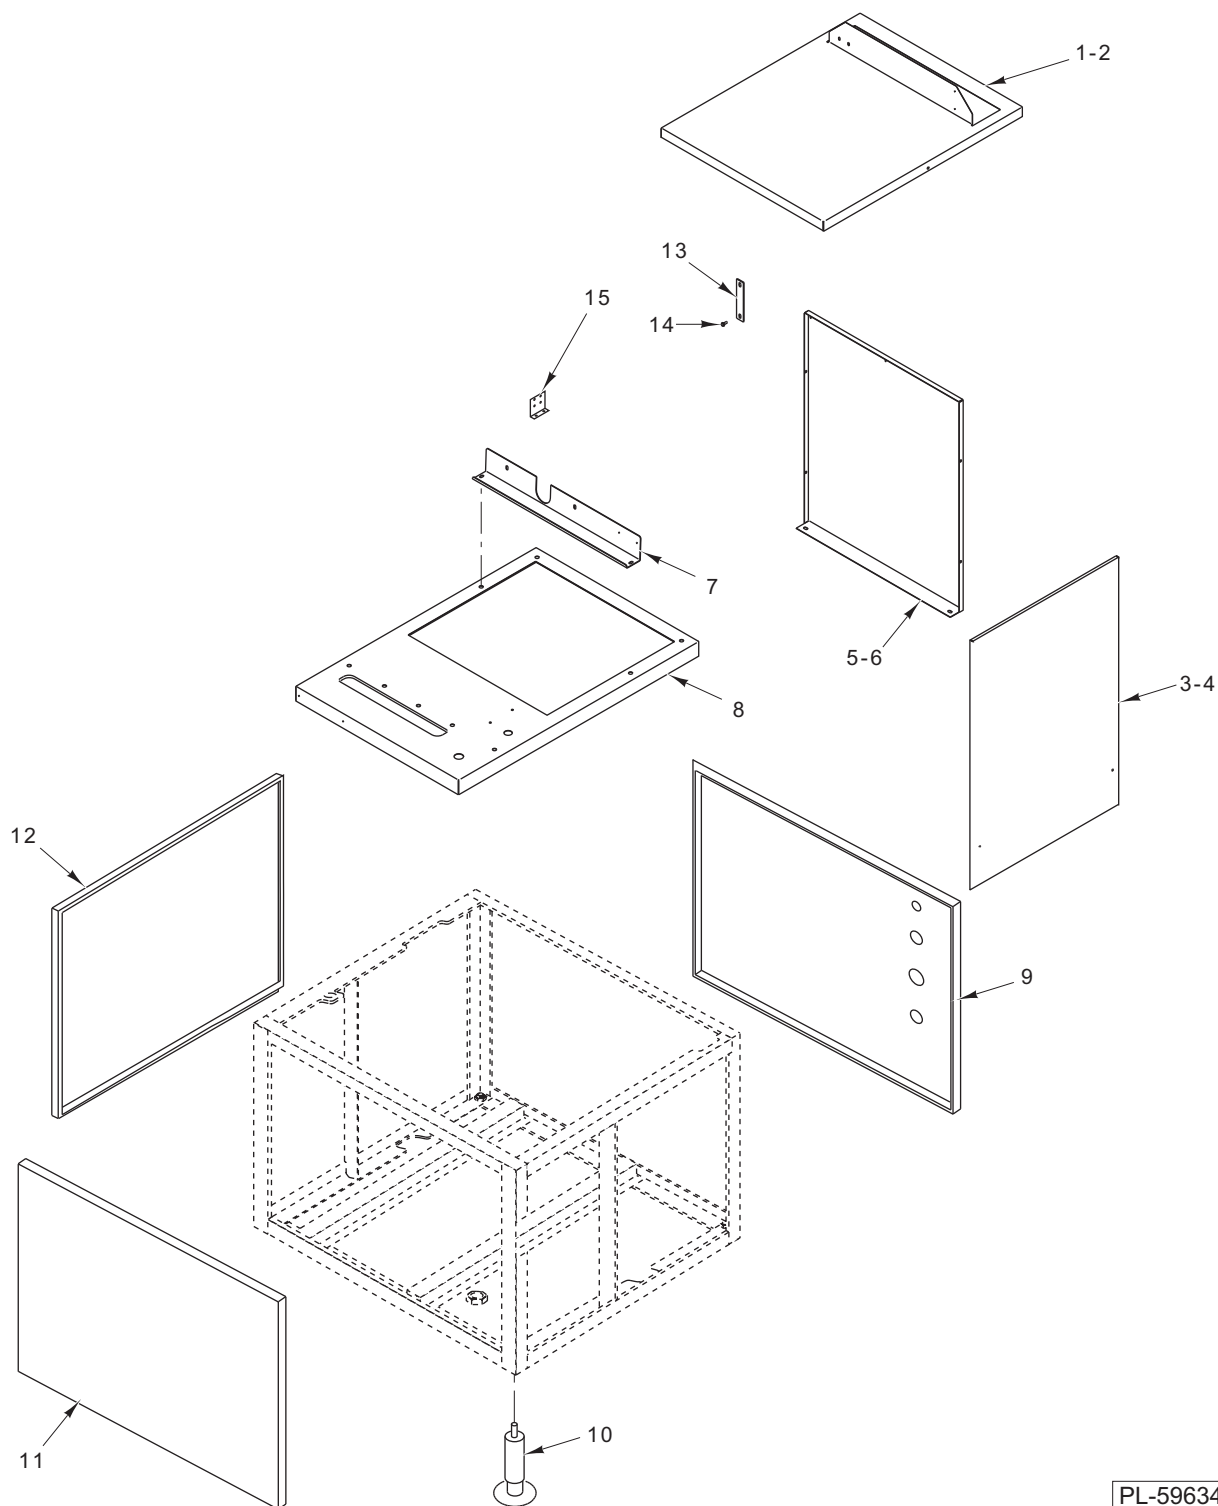

PL-59631

ELECTRICAL COMPONENTS

ELECTRICAL COMPONENTS

ILLUS.	PART NO.	NAME OF PART	AMT.
PL-59631			
1	SD-019-29	Self-Tapping Screw 6-20 x 1/2 Phil. Pan Hd. Type B	10
2	00-857207-00002	Module – Ignition	1
3	00-857541-00001	Panel – Control	1
4	00-411500-00012	Transformer (120 V.).....	1
5	00-419317	Terminal – Strip Ground.....	1
6	00-856677-00001	Block – Fuse (300 V., 20 Amp.)	1
7	FE-024-94	Fuse (250 V., 4 Amp.)	1
8	00-854707-00002	Terminal – Block (2 Pole).....	1
9	00-855661-00001	Relay – Time Delay.....	1
10	NS-049-01	Nut – Panel 10-24.....	1
11	SC-021-96	Mach. Screw 10-24 x 1 1/4 Slotted Rd. Hd.....	1
12	00-844069-00001	Control – Low Water	1
	00-419315	Cord – Power.....	1
	00-855691-00001	Harness	1
	00-855692-00001	Harness – Wire	1

PL-59633

COMPARTMENT

COMPARTMENT

ILLUS.	PART NO.	NAME OF PART	AMT.
PL-59633			
1	00-857648-00001	Compartment (6-Pan).....	1
2	00-857651-00001	Compartment (10-Pan).....	1
3	00-855337-00001	Shoulder Screw 18-8 Slotted.....	4
4	NS-049-09	Nut Assy. 10-32 Hex (SST).....	4
5	SC-021-12	Mach. Screw 6-32 x 1 Slotted Rd. Hd.....	1
6	00-842049	Switch – Door.....	1
7	NS-015-13	Nut ³ / ₈ -16 Hex (SST).....	1
8	WL-006-27	Lockwasher ³ / ₈ Helical.....	1
9	00-855308-00001	Actuator Bracket – Door.....	1
10	RR-011-26	Ring – Retaining.....	2
11	00-855307-00001	Actuator Rod – Door.....	1
12	00-857625-00001	Valve – Check.....	1
13	00-855586-00001	Bullet – Door.....	1
14	00-855753-00001	Cover – Drain.....	1
15	NS-011-18	Nut 10-24 Hex (SST).....	1
16	00-855355-00001	Rack – Wire (6-Pan).....	2
17	00-855355-00002	Rack – Wire (10-Pan).....	2
18	00-855675-00001	Bracket – Relay.....	1
19	00-416535-00006	Switch – Relay (120 V.).....	2
20	FP-013-27	Elbow – Pipe 1 x 90 Deg.....	1
21	FP-009-19	Fitting – Hose Barb.....	1
22	00-557847	Clamp – Hose.....	2
23	00-557477	Hose (1 In. Dia.) (Green).....	1
	00-855779-00001	Compartment – Insulation (6-Pan).....	1
	00-855779-00002	Compartment – Insulation (10-Pan).....	1
	00-850502	Wire – Oven Rack Half.....	1