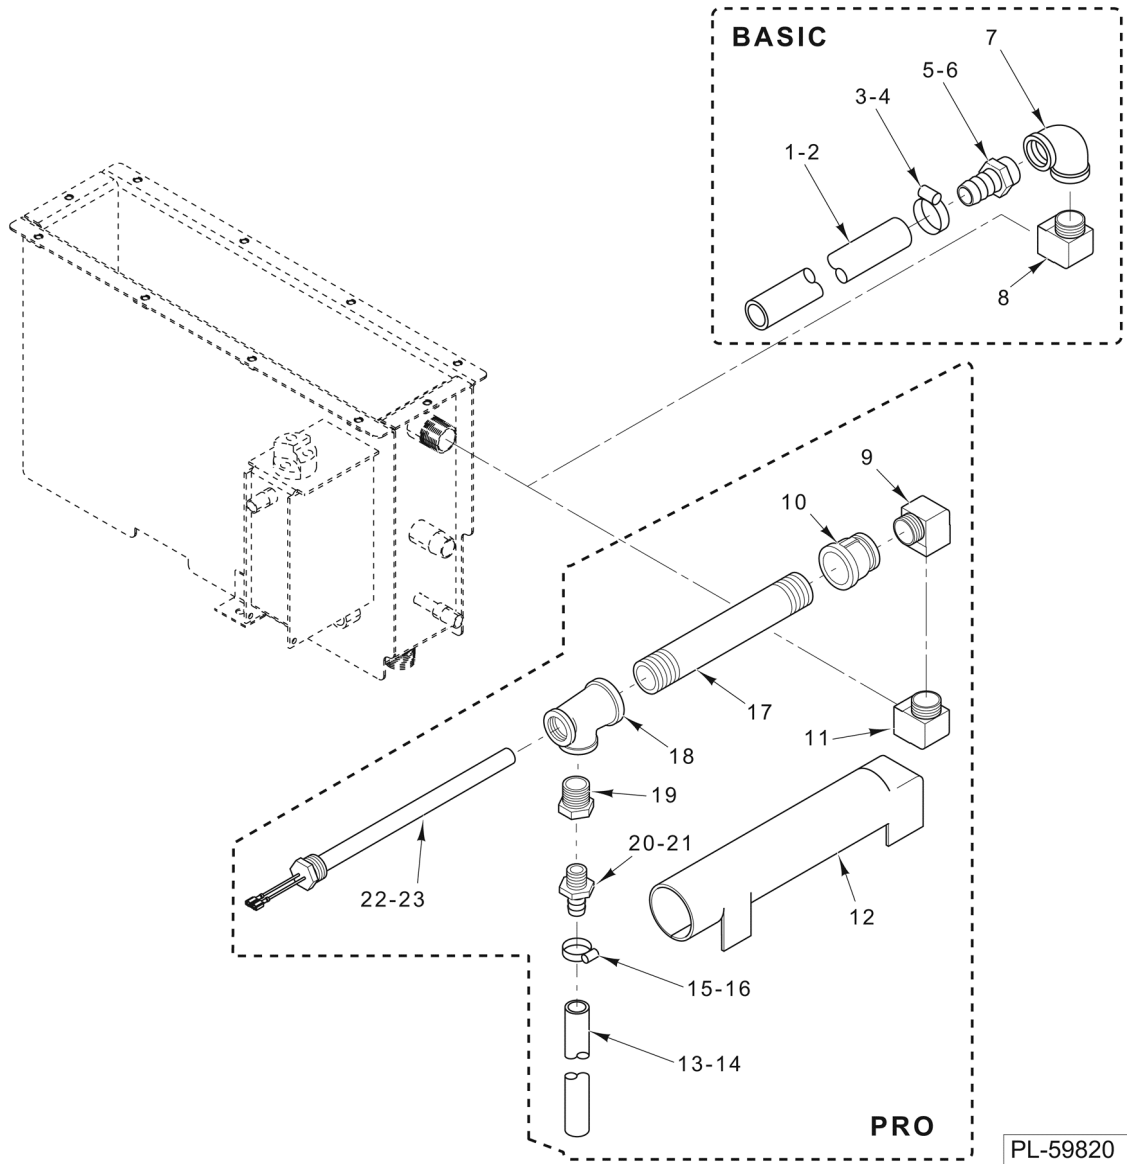

GENERATOR MANIFOLD (3-PAN)

GENERATOR MANIFOLD (3-PAN)

ILLUS. PL-59820	PART NO.	NAME OF PART	AMT.
1	00-557475	Hose 5/8 ID x 0.955 OD (1.66 Ft.) (Blue) (Basic).....	1
2	00-557792	Hose (White) (Basic).....	1
3	00-557718	Clamp - Hose #10 (For Blue Hose) (Basic).....	1
4	00-557846	Clamp (For White Hose) (Basic).....	1
5	FP-090-31	Fitting - Hose 5/8 Hose to 3/4 MPT (Brass) (For Blue Hose) (Basic).....	1
6	FP-091-08	Fitting - Pipe 3/4 Hose to 3/4 MPT (Brass) (For White Hose) (Basic).....	1
7	FP-015-23	Elbow 3/4 x 90 Deg. (Brass) (Basic).....	1
8	FP-090-70	Elbow 3/4 Pipe 90 Deg. (Brass) (Basic).....	1
9	FP-090-70	Elbow 3/4 Pipe 90 Deg. (Brass) (Pro).....	1
10	FP-083-99	Coupling - Reducing 1 to 3/4 (Brass) (Pro).....	1
11	FP-090-70	Elbow 3/4 Pipe 90 Deg. (Brass) (Pro).....	1
12	00-856774-00001	Insulation - Super Heater (Pro).....	1
13	00-557475	Hose 5/8 ID x 0.955 OD (1.66 Ft.) (Blue) (Pro).....	1
14	00-557792	Hose (White) (Pro).....	1
15	00-557718	Clamp - Hose #10 (For Blue Hose) (Pro).....	1
16	00-557846	Clamp (For White Hose) (Pro).....	1
17	FP-090-49	Pipe 1 x 8 (Brass) (Pro).....	1
18	FP-019-40	Tee - Pipe 1 x 3/4 x 3/4 (Brass) (Pro).....	AR
19	FP-027-22	Bushing - Pipe 3/4 to 1/2 (Brass) (For White Hose) (Pro).....	1
20	FP-090-31	Fitting - Hose 5/8 Hose to 3/4 MPT (Brass) (For Blue Hose) (Pro).....	1
21	FP-091-09	Fitting - Hose 3/4 Hose to 1/2 MPT (Brass) (For White Hose) (Pro).....	1
22	00-856709-00001	Heater - Super Heater (208/240 V.) (Pro).....	1
23	00-856709-00002	Heater - Super Heater (480 V.) (Pro).....	1