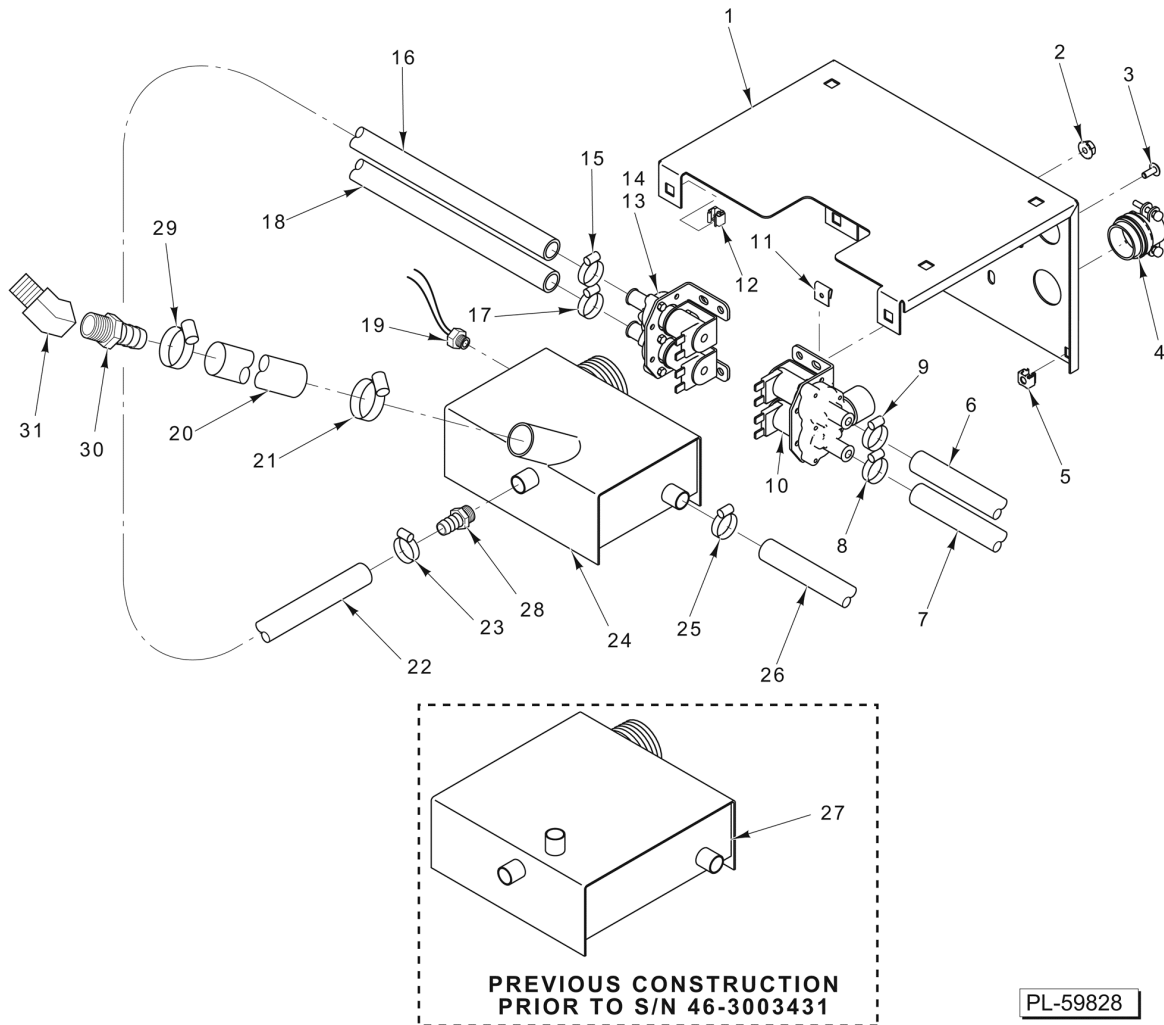

PL-58246

**WATER LEVEL PROBE
(PREVIOUS CONSTRUCTION)
(PRIOR TO S/N 46-3003747)**

**WATER LEVEL PROBE
(PREVIOUS CONSTRUCTION)
(PRIOR TO S/N 46-3003747)**

ILLUS. PL-58246	PART NO.	NAME OF PART	AMT.
1	00-857021-00001	Valve - Solenoid 1/4 NPT (9/32 Orifice).....	1
2	FP-090-55	Fitting - Hose 1/2 Hose x 1/4 NPT (Brass) (3-Pan).....	1
3	FP-090-59	Fitting - Hose 1/2 ID x 1/4 NPT (Brass) (5-Pan).....	1
4	00-557718	Clamp - Hose #10.....	1
5	00-557474	Hose 1/2 ID x 0.830 OD (3 Ft.).....	1
6	00-557718	Clamp - Hose #10.....	1
7	FP-090-59	Fitting - Hose 1/2 ID x 1/4 NPT (Brass).....	1
8	FP-030-14	Lock Nut - Pipe 1/4 NPSL (Brass).....	1
9	00-850736-00003	Probe - Level Control.....	1
10	00-857022-00001	Switch - Pressure.....	1
11	FP-027-06	Bushing - Pipe 1/2 To 1/8 (Brass).....	1
12	FP-035-91	Pipe 1/2 x 1-1/8 TBE.....	1
13	FP-019-25	Tee 1/2 x 1/2 x 1/2.....	1
14	FP-035-91	Pipe 1/2 x 1-1/8 TBE.....	1
15	FP-026-24	Bushing - Pipe 1 to 1/2.....	1
16	FP-088-56	Cross - Pipe Std. 1 x 1 x 1 x 1 Std.....	1
17	FP-036-17	Pipe 1 x 1-1/2 TBE.....	1
18	FP-024-14	Coupling - Reducing 1 to 3/4.....	1
19	FP-026-65	Bushing - Pipe 3/4 to 1/4.....	1
20	FP-035-38	Pipe 1/4 x 7/8 TBE.....	1
21	FP-078-85	Elbow - Pipe 1/4 x 90 Deg.....	1
22	FP-059-32	Pipe 1 x 2-1/2 TBE.....	1
23	FP-024-42	Coupling - Reducing 1 to 1/2.....	1
24	FP-035-94	Pipe 1/2 x 1-1/2 TBE.....	1
25	00-557718	Clamp - Hose #10.....	1
26	FP-087-39	Fitting - Hose 5/8 Hose to 1/2 NPT (Brass).....	1
27	FP-019-25	Tee 1/2 x 1/2 x 1/2.....	1
28	FP-087-39	Fitting - Hose 5/8 Hose to 1/2 NPT (Brass).....	1
29	00-557718	Clamp - Hose #10.....	1
30	00-557475	Hose 5/8 ID x 0.955 OD (1.66 Ft.) (Blue).....	1
31	00-557718	Clamp - Hose #10.....	1
32	FP-090-63	Fitting - Hose 5/8 ID Hose to 3/8 MPT (Brass).....	1
33	FP-090-37	Fitting - Hose - Anchor Coupling 3/8 NPT (Brass).....	1
34	00-856769-00001	O-Ring 1/8 In. Thk.....	1
35	FP-090-60	Fitting - Hose (Round Hose Cap 3/4 NH Thread) (Brass).....	1