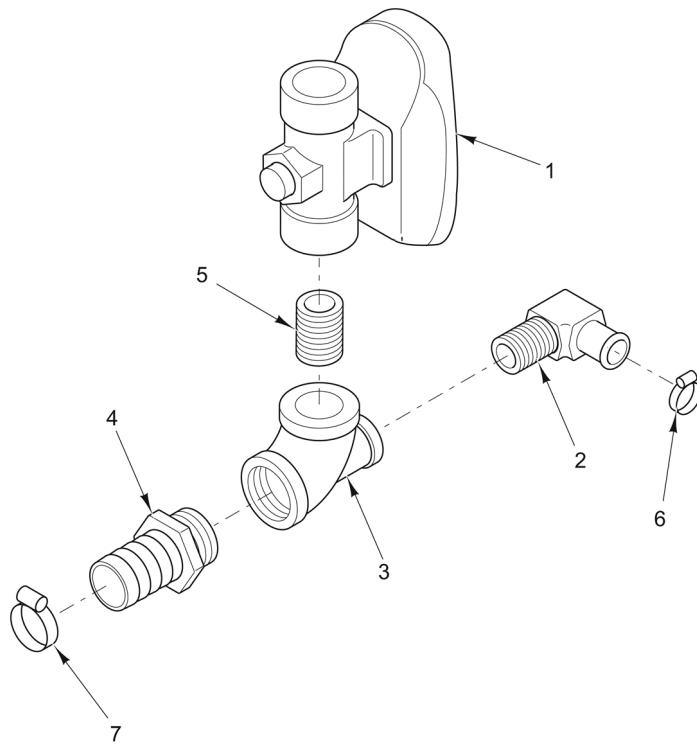

PL-58248

GENERATOR DRAIN (PRO)

GENERATOR DRAIN (PRO)

ILLUS.	PART NO.	NAME OF PART	AMT.
PL-58248			
1	00-856718-00001	Drain Valve - Generator.....	1
2	FP-090-56	Fitting - Hose.....	1
3	FP-085-65	Tee - Pipe 3/4 x 3/4 x 3/4.....	1
4	FP-090-51	Fitting - Hose.....	1
5	FP-036-92	Pipe 3/4 x 1-3/8 TBE.....	1
6	00-557970	Clamp - Hose (20mm).....	1
7	00-557847	Clamp - Hose.....	1