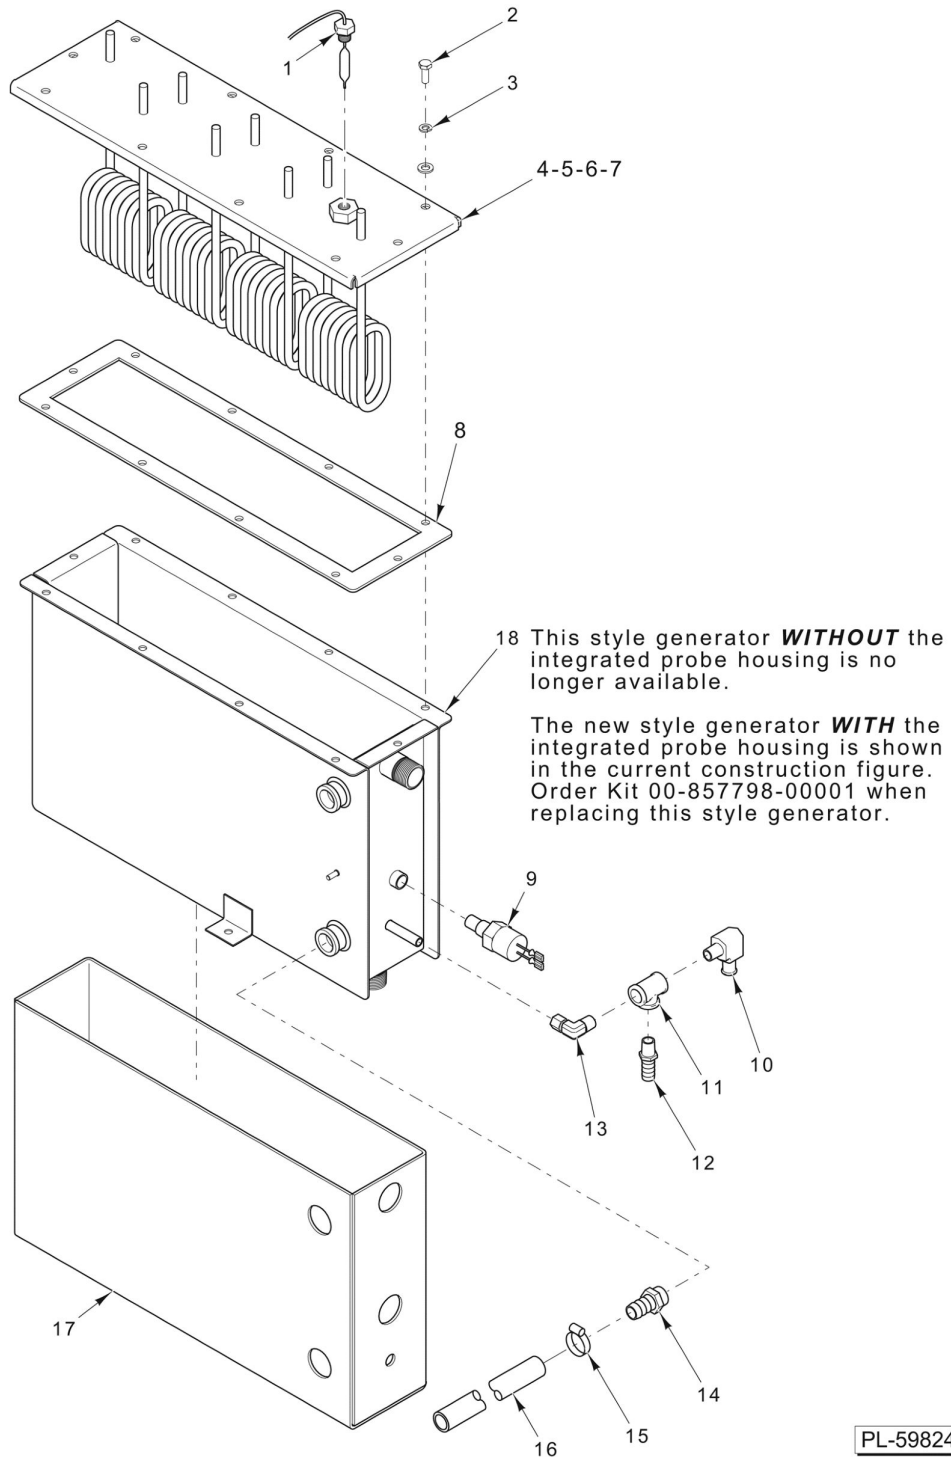

PL-59824

**GENERATOR ASSEMBLY
(PREVIOUS CONSTRUCTION)
(PRIOR TO S/N 46-3003747)**

**GENERATOR ASSEMBLY
(PREVIOUS CONSTRUCTION)
(PRIOR TO S/N 46-3003747)**

ILLUS. PL-59824	PART NO.	NAME OF PART	AMT.
1	00-856756-00001	Probe - High Limit Temperature.....	1
2	SC-041-01	Cap Screw 1/4-20 x 3/4 Hex Hd. (SST).....	10
3	WL-006-17	Lockwasher 1/4 Helical (SST).....	10
4	00-856710-00001	Element - Heating (208/240 V., 15 kW).....	1
5	00-856710-00002	Element - Heating (208/240 V., 8.5 kW).....	1
6	00-856710-00003	Element - Heating (480 V., 15 kW).....	1
7	00-856710-00004	Element - Heating (480 V., 8.5 kW).....	1
8	00-856711-00001	Gasket - Generator.....	1
9	00-856768-00001	Probe - Hold Temperature.....	1
10	FP-090-55	Fitting - Hose 1/2 Hose x 1/4 NPT (Brass).....	1
11	FP-019-08	Tee - Pipe 1/4 x 1/4 x 1/4 (Brass).....	1
12	FP-090-59	Fitting - Hose 1/2 Hose to 1/4 MPT (Brass).....	1
13	FP-012-11	Fitting - Tube 3/8 TBG x 1/4 MPT (Brass).....	1
14	FP-087-39	Fitting - Hose 5/8 Hose to 1/2 NPT (Brass).....	1
15	00-534177	Clamp - Hose #12.....	1
16	00-557477	Hose 1 ID x 1.133 OD (0.93 Ft.) (Green).....	1
17	00-856757-00001	Insulation - Generator.....	1
18	00-857798-00001	Kit - Replacement EA Generator.....	1