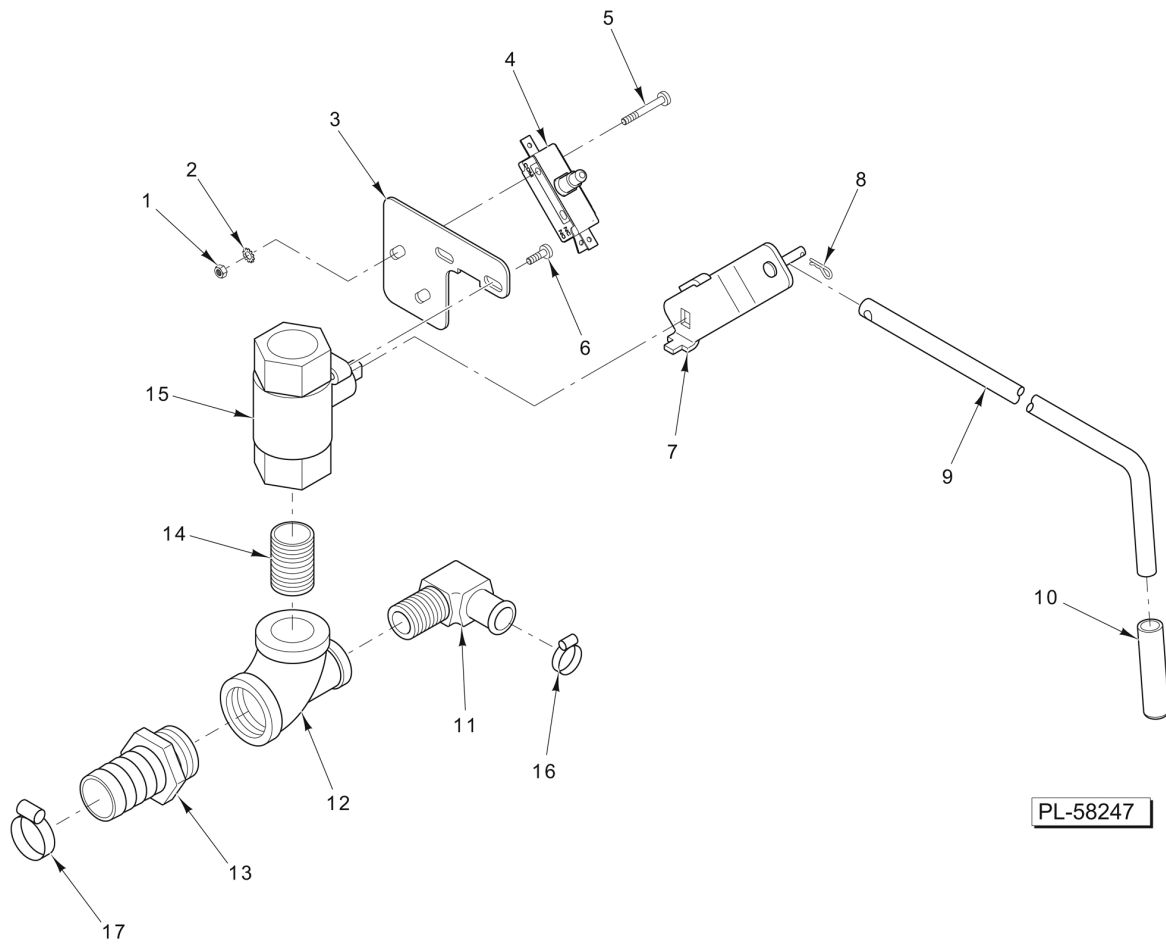

PL-58247

GENERATOR DRAIN (BASIC)

GENERATOR DRAIN (BASIC)

ILLUS.	PART NO.	NAME OF PART	AMT.
PL-58247			
1	NS-011-07	Nut 6-32 Hex (SST).....	2
2	WL-014-03	Lockwasher #6 External (SST).....	2
3	00-856779-00001	Bracket - Actuator (Generator).....	1
4	00-842049	Switch (Drain Lever).....	1
5	SC-021-12	Mach. Screw 6-32 x 1 Slotted Rd. Hd. (SST).....	2
6	SC-066-05	Mach. Screw 10-24 x 3/8 Phil. Truss Hd. (SST).....	2
7	00-856776-00001	Lever - Generator Drain.....	1
8	00-855729-00001	Pin - Cotter.....	1
9	00-856729-00001	Handle - Drain.....	1
10	00-856736-00001	Cap - Handle.....	1
11	FP-090-56	Fitting - Hose.....	1
12	FP-085-65	Tee - Pipe 3/4 x 3/4 x 3/4.....	1
13	FP-090-51	Fitting - Hose.....	1
14	FP-036-92	Pipe 3/4 x 1-3/8 TBE.....	1
15	FP-090-57	Valve 3/4 In. Ball (Bronze) (Basic).....	1
16	00-557970	Clamp - Hose (20mm).....	1
17	00-557847	Clamp - Hose.....	1