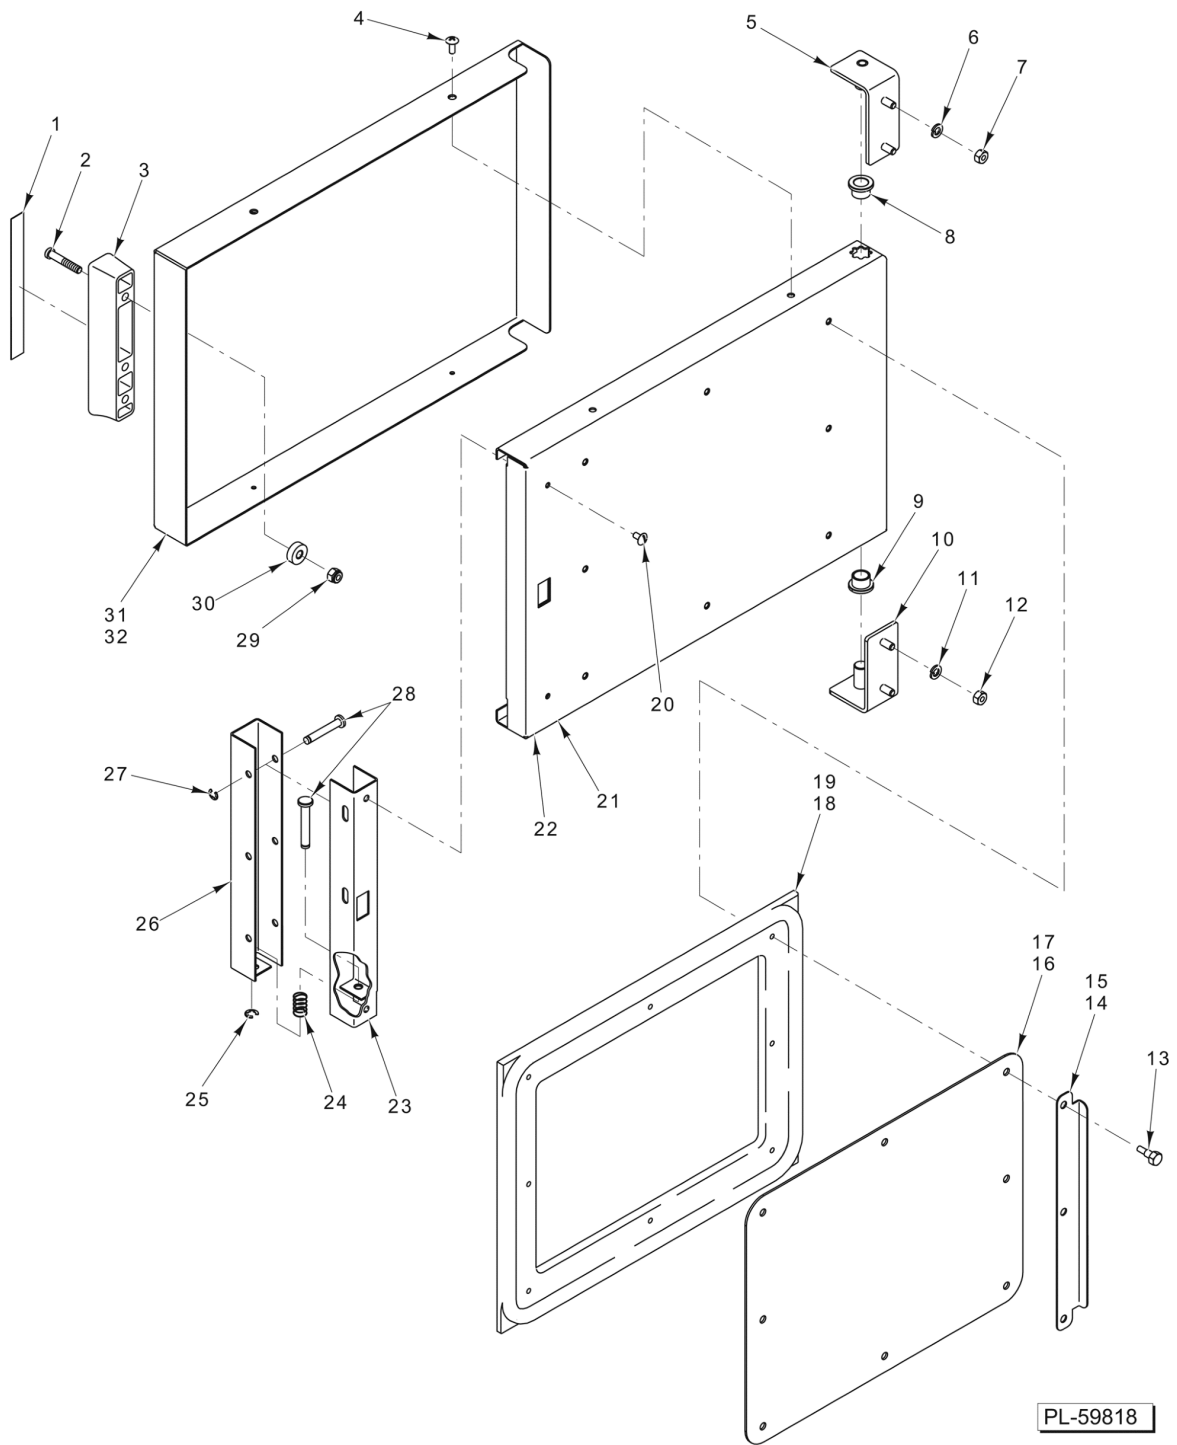

CABINET

CABINET

ILLUS. PL-58243	PART NO.	NAME OF PART	AMT.
1	00-855547-00002	Panel - Top.....	1
2	NS-049-01	Panel Nut 10-24.....	2
3	00-856733-00001	Back Panel - Cabinet (3-Pan).....	1
4	00-856733-00002	Back Panel - Cabinet (5-Pan).....	1
5	00-856747-00001	Support Channel - Cabinet (3-Pan).....	5
6	00-856747-00002	Support Channel - Cabinet (5-Pan).....	5
7	SC-041-50	Cap Screw 1/4-20 x 1/2 Hex Hd. (SST).....	4
8	00-857020-00001	Bracket - High Limit Mounting.....	1
9	SD-019-29	Self-Tapping Screw 6-20 x 1/2 Phil. Pan Hd., Type B.....	4
10	WS-002-45	Washer.....	2
11	SC-053-02	Mach. Screw 10-24 x 1/2 Slotted Truss Hd. (SST).....	2
12	NS-049-03	Panel Nut 1/4-20.....	1
13	00-856740-00001	Cross Channel - Base (Cabinet).....	1
14	00-856726-00001	Panel - Cabinet Base.....	5
15	NS-049-01	Panel Nut 10-24.....	2
16	00-856739-00001	Channel - Cabinet Base.....	1
17	RS-030-08	Rivet - Dome 1/8 In.....	8
18	00-854766-00001	Nut - Speed 3 Type.....	4
19	00-856731-00001	Side Panel - Cabinet (3-Pan).....	1
20	00-856731-00002	Side Panel - Cabinet (5-Pan).....	1
21	SC-115-70	Mach. Screw 1/4-20 x 1 Slotted Truss Hd. (SST).....	4
22	00-856760-00001	Leg - Leveling (Counter Top).....	4
23	SC-115-70	Mach. Screw 1/4-20 x 1 Slotted Truss Hd. (SST).....	2
24	00-855314-00001	Apron - Cabinet.....	1
25	FE-025-79	Bushing - Snap (Electric) (Basic).....	1
26	PB-004-38	Plug - Button (3/4) (Pro).....	1
27	00-855355-00001	Rack - Wire (3-Pan).....	2
28	00-855355-00002	Rack - Wire (5-Pan).....	2
29	NS-049-03	Panel Nut 1/4-20.....	1
30	NS-049-02	Panel Nut 3/8-16.....	2
31	NS-049-01	Panel Nut 10-24.....	5
32	00-856740-00001	Cross Channel - Base (Cabinet).....	1
33	NS-049-03	Panel Nut 1/4-20.....	4
34	WL-006-17	Lockwasher 1/4 Helical (SST).....	5
35	NS-049-02	Panel Nut 3/8-16.....	1
36	00-856731-00001	Side Panel - Cabinet (3-Pan).....	1
37	00-856731-00002	Side Panel - Cabinet (5-Pan).....	1
38	00-856769-00001	O-Ring 1/8 In. Thk.....	1
39	FP-090-60	Fitting - Hose (Round Hose Cap 3/4 NH Thread) (Brass) (Delime).....	AR