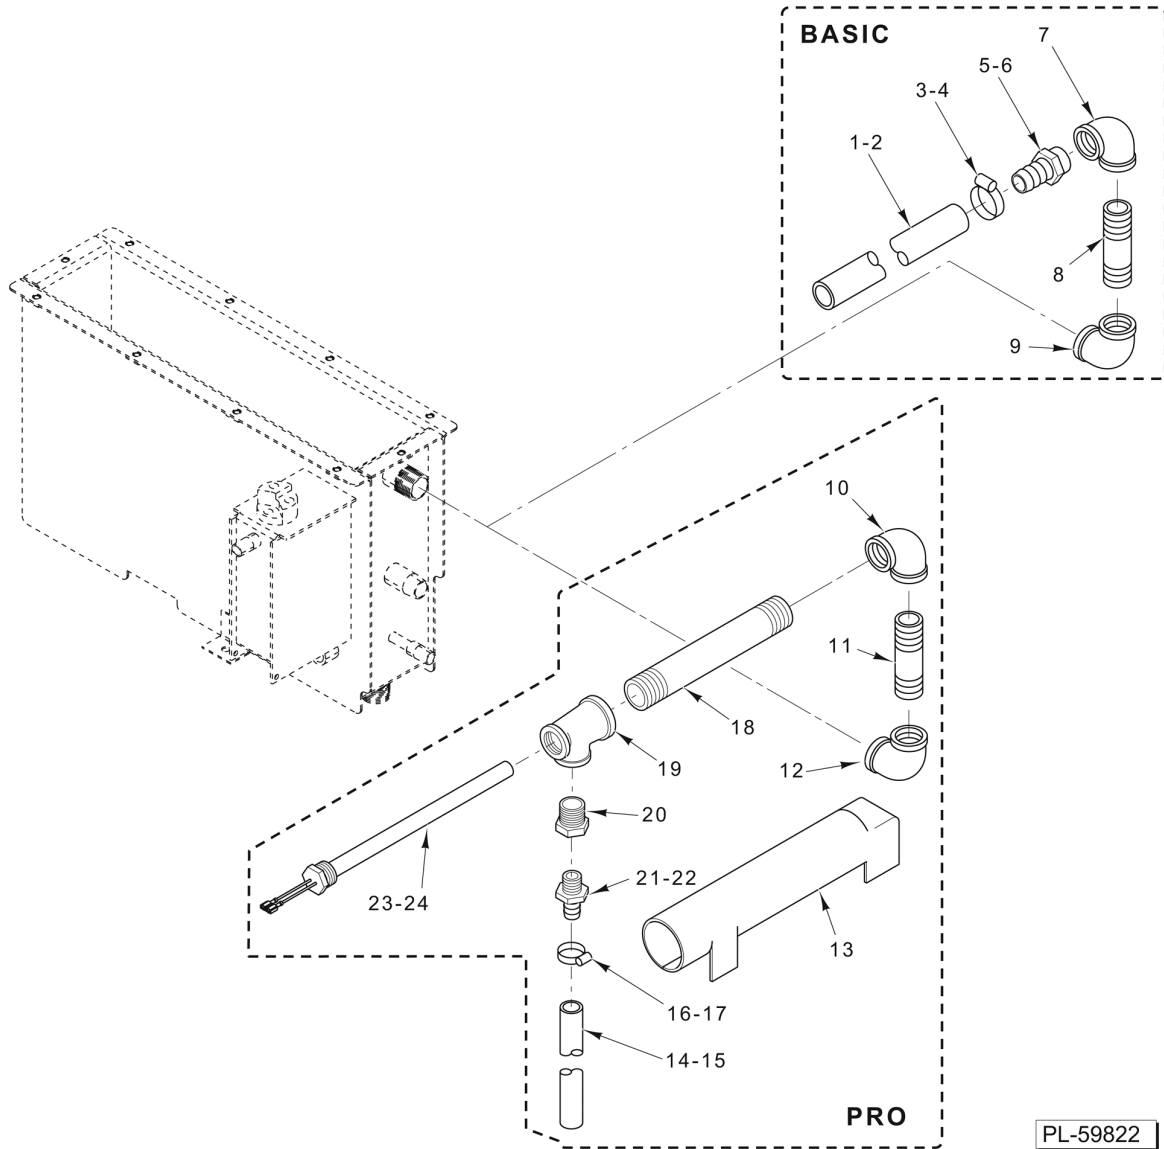

GENERATOR MANIFOLD (5-PAN)

GENERATOR MANIFOLD (5-PAN)

ILLUS. PL-59822	PART NO.	NAME OF PART	AMT.
1	00-557475	Hose 5/8 ID x 0.955 OD (1.66 Ft.) (Blue) (Basic).....	1
2	00-557792	Hose (White) (Basic).....	1
3	00-557718	Clamp - Hose #10 (For Blue Hose) (Basic).....	1
4	00-557846	Clamp (For White Hose) (Basic).....	1
5	FP-090-31	Fitting - Hose 5/8 Hose to 3/4 MPT (Brass) (For Blue Hose) (Basic).....	1
6	FP-091-08	Fitting - Pipe 3/4 Hose to 3/4 MPT (Brass) (For White Hose) (Basic).....	1
7	FP-015-23	Elbow 3/4 x 90 Deg. (Brass) (Basic).....	1
8	FP-041-66	Pipe 3/4 x 3 TBE (Brass) (Basic).....	1
9	FP-015-23	Elbow 3/4 x 90 Deg. (Brass) (Basic).....	1
10	FP-015-23	Elbow 3/4 x 90 Deg. (Brass) (Pro).....	1
11	FP-041-66	Pipe 3/4 x 3 TBE (Brass) (Pro).....	1
12	FP-015-23	Elbow 3/4 x 90 Deg. (Brass) (Pro).....	1
13	00-856774-00001	Insulation - Super Heater (Pro).....	1
14	00-557475	Hose 5/8 ID x 0.955 OD (1.66 Ft.) (Blue) (Pro).....	1
15	00-557792	Hose (White) (Pro).....	1
16	00-557718	Clamp - Hose #10 (For Blue Hose) (Pro).....	1
17	00-557846	Clamp (For White Hose) (Pro).....	1
18	FP-090-49	Pipe 1 x 8 (Brass) (Pro).....	1
19	FP-019-40	Tee - Pipe 1 x 3/4 x 3/4 (Brass) (Pro).....	AR
20	FP-027-22	Bushing - Pipe 3/4 to 1/2 (Brass) (For White Hose) (Pro).....	1
21	FP-090-31	Fitting - Hose 5/8 Hose to 3/4 MPT (Brass) (For Blue Hose) (Pro).....	1
22	FP-091-09	Fitting - Hose 3/4 Hose to 1/2 MPT (Brass) (For White Hose) (Pro).....	1
23	00-856709-00001	Heater - Super Heater (208/240 V.) (Pro).....	1
24	00-856709-00002	Heater - Super Heater (480 V.) (Pro).....	1