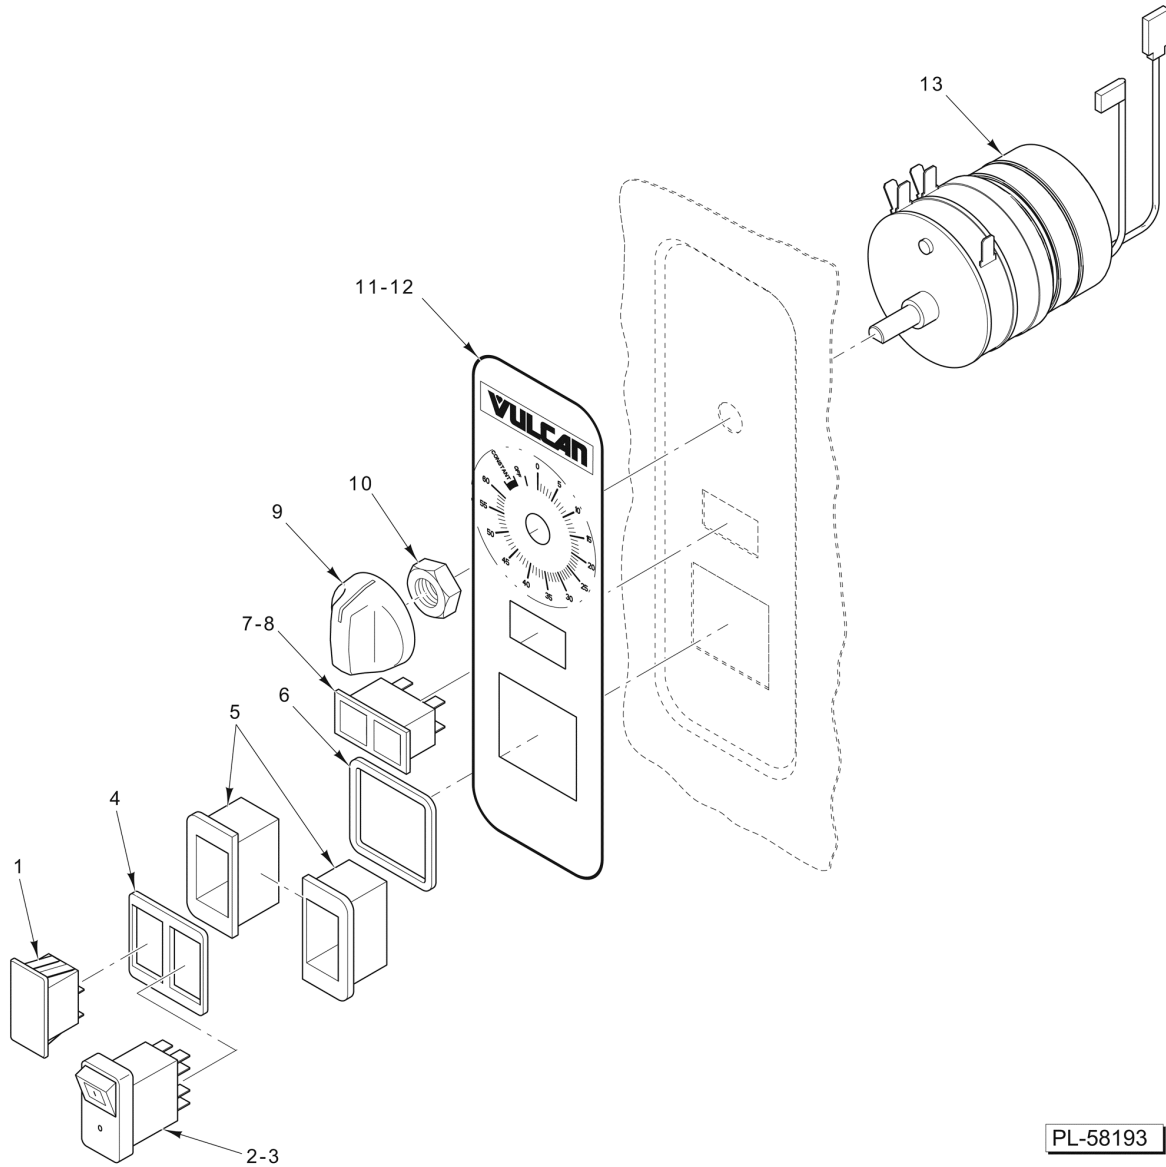

CATALOG OF REPLACEMENT PARTS

C24EA SERIES STEAMER

C24EA3 BASIC

ML-136043 (208/240 V.)
ML-136045 (480 V.)

C24EA3 PRO

ML-136037 (208/240 V.)
ML-136044 (480 V.)

C24EA5 BASIC

ML-136046 (208/240 V.)
ML-136048 (480 V.)

PL-58193

CONTROLS

CONTROLS

ILLUS.	PART NO.	NAME OF PART	AMT.
PL-58193			
1	00-856680-00001	Plug - Blank Assy.....	1
2	00-855677-00001	Switch - On/Off (Lighted) (Pro).....	1
3	00-856754-00001	Power Light (Basic) (Not Shown).....	1
4	00-855795-00001	Gasket - Switch.....	1
5	00-855794-00001	Bezel - Switch.....	2
6	00-855796-00001	Gasket - Bezel.....	1
7	00-856679-00001	Light - Indicating Assy. (Pro).....	1
8	00-856680-00001	Plug - Blank Assy. (Basic) (Not Shown).....	1
9	00-856773-00001	Knob - Timer.....	1
10	00-854693-00001	Shaft - Rotary Seal.....	1
11	00-856771-00001	Overlay - Control (Vulcan) (Basic).....	1
12	00-856771-00002	Overlay - Control (Vulcan) (Pro).....	1
13	00-913102-0176A	Kit - Timer (Incls. Items 9 & 10).....	1
	00-856744-00001	Harness - Wiring (Basic).....	1
	00-856745-00001	Harness - Wiring (Pro).....	1