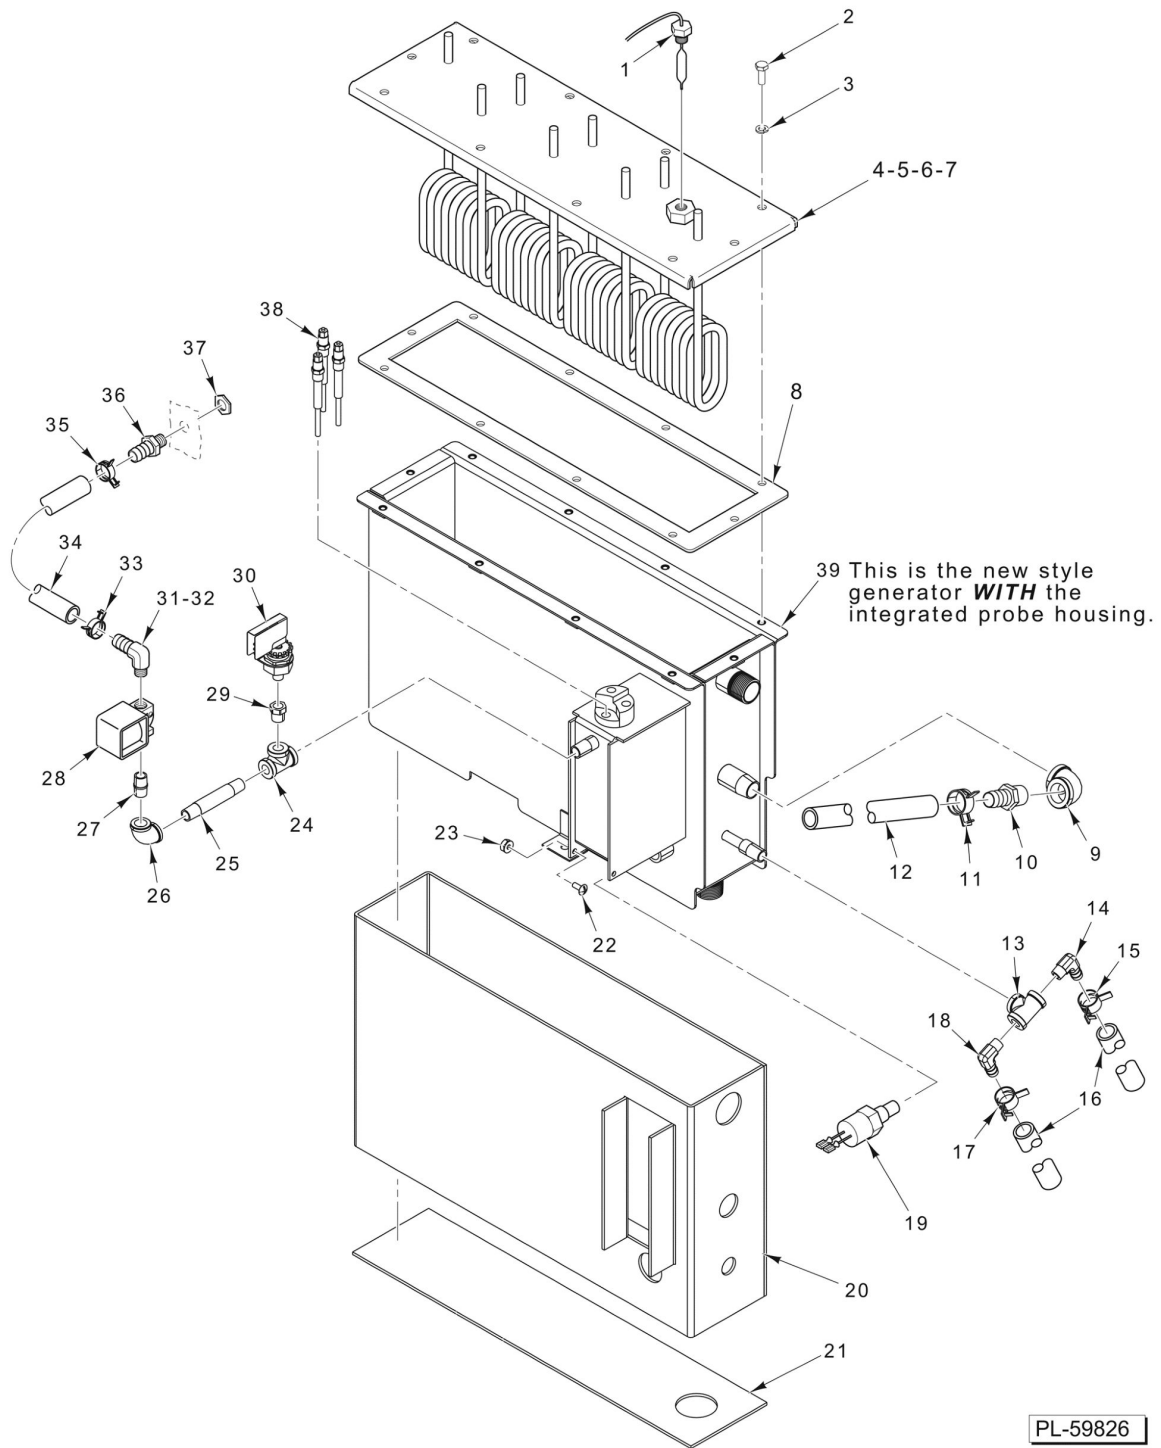

**GENERATOR ASSEMBLY
(CURRENT CONSTRUCTION)
(AFTER TO S/N 46-3003747)**

**GENERATOR ASSEMBLY
(CURRENT CONSTRUCTION)
(AFTER TO S/N 46-3003747)**

ILLUS.	PART NO.	NAME OF PART	AMT.
PL-59826			
1	00-856756-00001	Probe - High Limit Temperature.....	1
2	SC-041-01	Cap Screw 1/4-20 x 3/4 Hex Hd. (SST).....	10
3	WL-006-17	Lockwasher 1/4 Helical (SST).....	10
4	00-856710-00001	Element - Heating (208/240 V., 15 kW).....	1
5	00-856710-00002	Element - Heating (208/240 V., 8.5 kW).....	1
6	00-856710-00003	Element - Heating (480 V., 15 kW).....	1
7	00-856710-00004	Element - Heating (480 V., 8.5 kW).....	1
8	00-856711-00001	Gasket - Generator.....	1
9	FP-015-16	Elbow - Pipe 1/2 x 90 Deg. (Brass).....	1
10	FP-087-39	Fitting - Hose 5/8 Hose to 1/2 NPT (Brass).....	1
11	00-557845	Clamp - Hose (24mm).....	2
12	00-557475	Hose 5/8 ID x 0.955 OD (1.66 Ft.) (Blue).....	1
13	FP-019-08	Tee - Pipe (Brass).....	1
14	FP-090-91	Fitting - Hose 1/2 Hose to 1/4 NPT (Brass).....	1
15	00-557970	Clamp - Hose (20mm).....	2
16	00-557681	Hose - Condensate Box Line (14 In.).....	2
17	00-557970	Clamp - Hose (20mm).....	2
18	FP-090-91	Fitting - Hose 1/2 Hose to 1/4 NPT (Brass).....	1
19	00-856768-00001	Probe - Hold Temperature.....	1
20	00-856757-00001	Insulation - Generator.....	1
21	00-857755-00001	Insulation - Generator (Bottom).....	1
22	SC-053-02	Mach. Screw 10-24 x 1/2 Slotted Truss Hd. (SST).....	1
23	NS-044-09	Nut Assy. 10-24 Hex Keps.....	1
24	FP-019-08	Tee - Pipe (Brass).....	1
25	FP-075-70	Pipe 1/4 x 3 TBE (Brass).....	1
26	FP-015-05	Elbow - Pipe 1/4 x 90 Deg. (Brass).....	1
27	FP-040-08	Pipe 1/4 x 7/8 TBE (Brass).....	1
28	00-857021-00001	Valve - Solenoid 1/4 NPT (9/32 Orifice).....	1
29	FP-027-02	Bushing - Pipe 1/4 to 1/8.....	1
30	00-857022-00001	Switch - Pressure.....	1
31	FP-090-55	Fitting - Hose 1/2 Hose x 1/4 NPT (Brass) (3-Pan).....	1
32	FP-090-59	Fitting - Hose 1/2 ID x 1/4 NPT (Brass) (5-Pan) (Not Shown).....	1
33	00-557718	Clamp - Hose #10.....	1
34	00-557474	Hose 1/2 ID x 0.830 OD (3 Ft.).....	1
35	00-557718	Clamp - Hose #10.....	1
36	FP-090-59	Fitting - Hose 1/2 ID x 1/4 NPT (Brass).....	1
37	FP-030-14	Lock Nut - Pipe 1/4 NPSL (Brass).....	1
38	00-857046-00002	Probe - Water Level.....	3
39	00-856701-00001	Generator.....	1
	00-857798-00001	Kit - Replacement EA Generator (Incls. Items 9, 10, 11, 13, 14, 15, 17, 18, 20 thru 30, 38, & 39).....	1
	00-557598	Tape - Aluminum Foil (Use with Insulation).....	AR