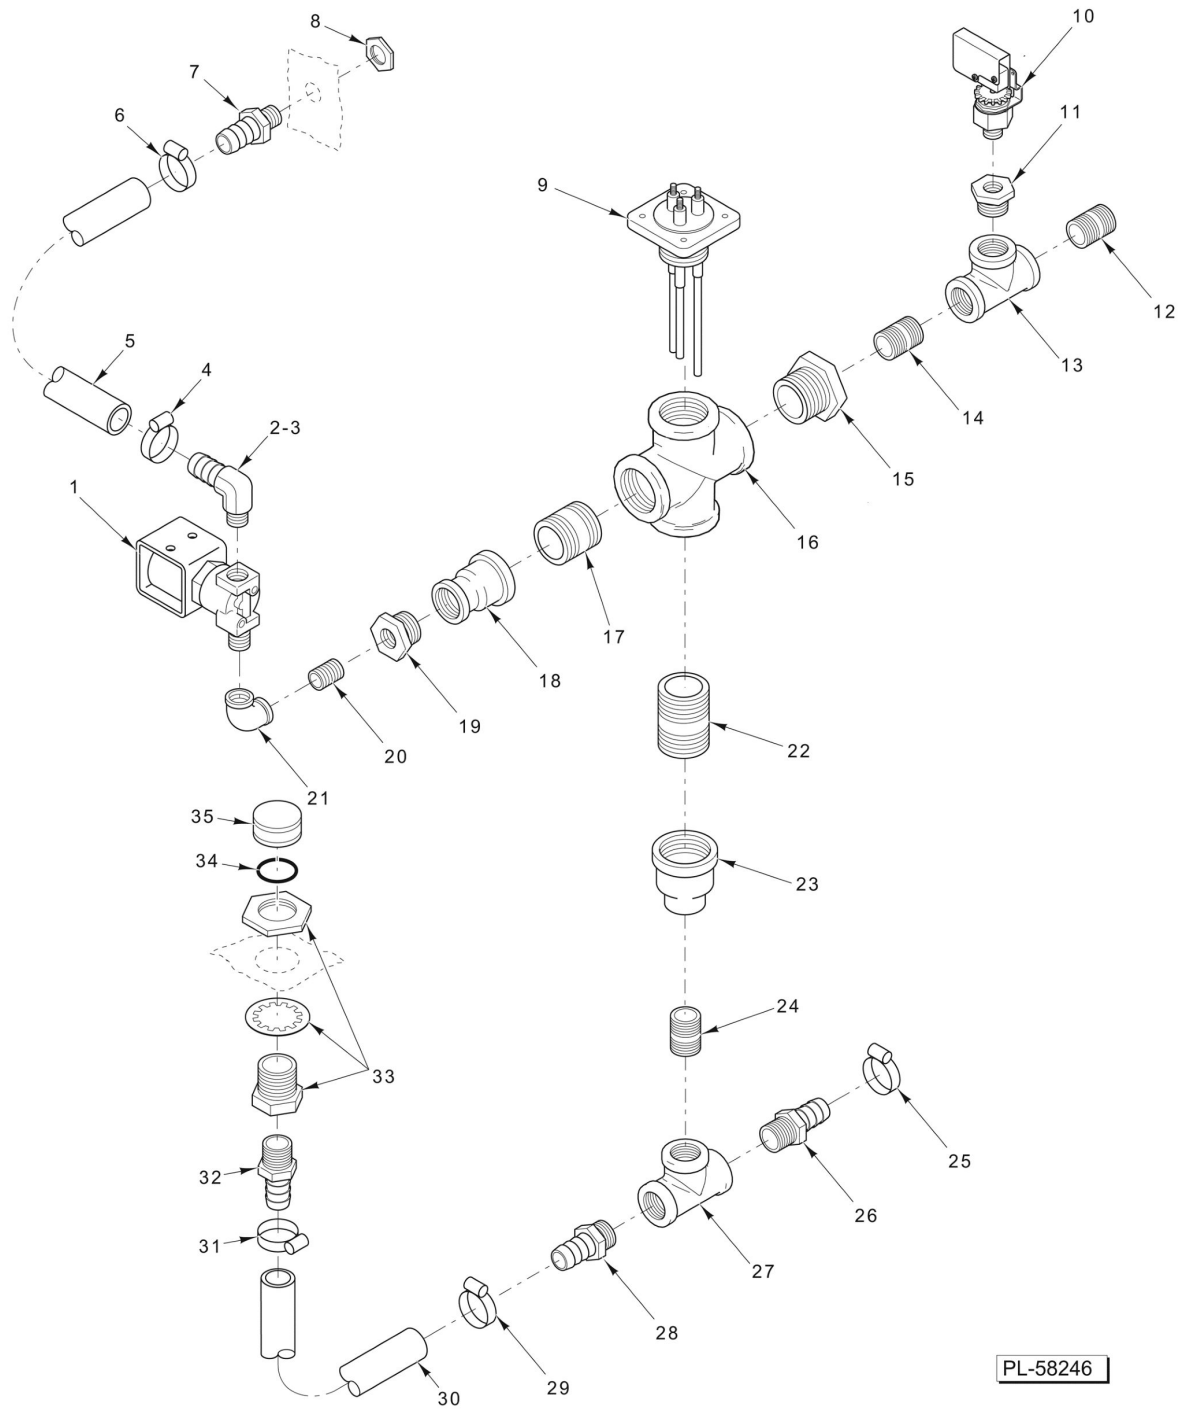

PL-58246

**WATER LEVEL PROBE
(PREVIOUS CONSTRUCTION)
(PRIOR TO S/N 46-3003747)**

**WATER LEVEL PROBE
(PREVIOUS CONSTRUCTION)
(PRIOR TO S/N 46-3003747)**

ILLUS. PL-58246	PART NO.	NAME OF PART	AMT.
1	00-857021-00001	Valve - Solenoid 1/4 NPT (9/32 Orifice).....	1
2	FP-090-55	Fitting - Hose 1/2 Hose x 1/4 NPT (Brass) (3-Pan).....	1
3	FP-090-59	Fitting - Hose 1/2 ID x 1/4 NPT (Brass) (5-Pan).....	1
4	00-557718	Clamp - Hose #10.....	1
5	00-557474	Hose 1/2 ID x 0.830 OD (3 Ft.).....	1
6	00-557718	Clamp - Hose #10.....	1
7	FP-090-59	Fitting - Hose 1/2 ID x 1/4 NPT (Brass).....	1
8	FP-030-14	Lock Nut - Pipe 1/4 NPSL (Brass).....	1
9	00-850736-00003	Probe - Level Control.....	1
10	00-857022-00001	Switch - Pressure.....	1
11	FP-027-06	Bushing - Pipe 1/2 To 1/8 (Brass).....	1
12	FP-035-91	Pipe 1/2 x 1-1/8 TBE.....	1
13	FP-019-25	Tee 1/2 x 1/2 x 1/2.....	1
14	FP-035-91	Pipe 1/2 x 1-1/8 TBE.....	1
15	FP-026-24	Bushing - Pipe 1 to 1/2.....	1
16	FP-088-56	Cross - Pipe Std. 1 x 1 x 1 x 1 Std.....	1
17	FP-036-17	Pipe 1 x 1-1/2 TBE.....	1
18	FP-024-14	Coupling - Reducing 1 to 3/4.....	1
19	FP-026-65	Bushing - Pipe 3/4 to 1/4.....	1
20	FP-035-38	Pipe 1/4 x 7/8 TBE.....	1
21	FP-078-85	Elbow - Pipe 1/4 x 90 Deg.....	1
22	FP-059-32	Pipe 1 x 2-1/2 TBE.....	1
23	FP-024-42	Coupling - Reducing 1 to 1/2.....	1
24	FP-035-94	Pipe 1/2 x 1-1/2 TBE.....	1
25	00-557718	Clamp - Hose #10.....	1
26	FP-087-39	Fitting - Hose 5/8 Hose to 1/2 NPT (Brass).....	1
27	FP-019-25	Tee 1/2 x 1/2 x 1/2.....	1
28	FP-087-39	Fitting - Hose 5/8 Hose to 1/2 NPT (Brass).....	1
29	00-557718	Clamp - Hose #10.....	1
30	00-557475	Hose 5/8 ID x 0.955 OD (1.66 Ft.) (Blue).....	1
31	00-557718	Clamp - Hose #10.....	1
32	FP-090-63	Fitting - Hose 5/8 ID Hose to 3/8 MPT (Brass).....	1
33	FP-090-37	Fitting - Hose - Anchor Coupling 3/8 NPT (Brass).....	1
34	00-856769-00001	O-Ring 1/8 In. Thk.....	1
35	FP-090-60	Fitting - Hose (Round Hose Cap 3/4 NH Thread) (Brass).....	1