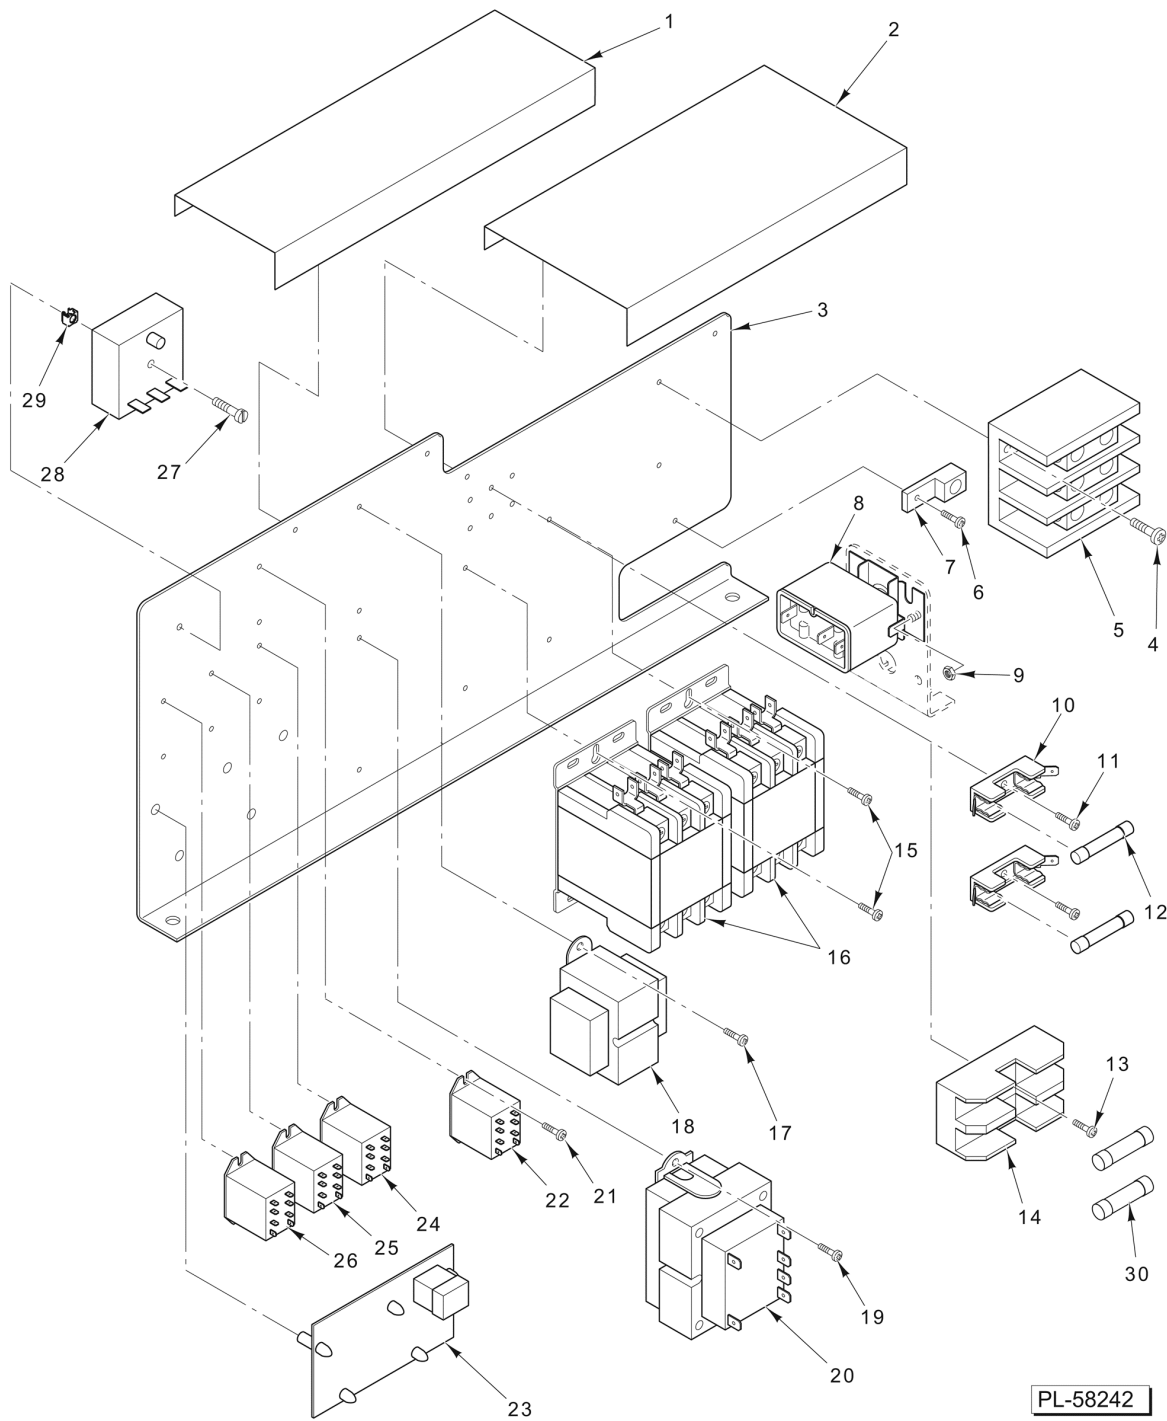

PL-58193

CONTROLS

CONTROLS

ILLUS.	PART NO.	NAME OF PART	AMT.
PL-58193			
1	00-856680-00001	Plug - Blank Assy.....	1
2	00-855677-00001	Switch - On/Off (Lighted) (Pro).....	1
3	00-856754-00001	Power Light (Basic) (Not Shown).....	1
4	00-855795-00001	Gasket - Switch.....	1
5	00-855794-00001	Bezel - Switch.....	2
6	00-855796-00001	Gasket - Bezel.....	1
7	00-856679-00001	Light - Indicating Assy. (Pro).....	1
8	00-856680-00001	Plug - Blank Assy. (Basic) (Not Shown).....	1
9	00-856773-00001	Knob - Timer.....	1
10	00-854693-00001	Shaft - Rotary Seal.....	1
11	00-856771-00001	Overlay - Control (Vulcan) (Basic).....	1
12	00-856771-00002	Overlay - Control (Vulcan) (Pro).....	1
13	00-913102-0176A	Kit - Timer (Incls. Items 9 & 10).....	1
	00-856744-00001	Harness - Wiring (Basic).....	1
	00-856745-00001	Harness - Wiring (Pro).....	1