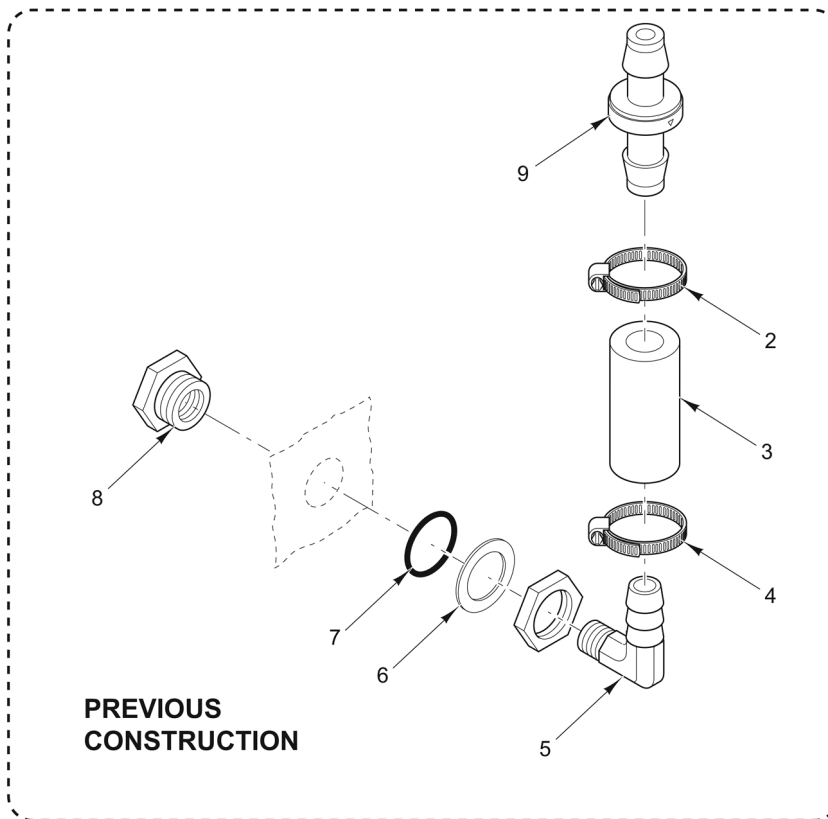

PL-58249

COMPARTMENT VACUUM BREAKER

COMPARTMENT VACUUM BREAKER

ILLUS.	PART NO.	NAME OF PART	AMT.
PL-58249			
1	00-857625-00001	Valve - Check (Current Construction).....	1
2	00-557718	Clamp - Hose #10.....	1
3	00-557473	Tube Line - Compartment Vacuum.....	1
4	00-557718	Clamp - Hose #10.....	2
5	FP-090-71	Fitting - Hose 3/8 Hose by 1/8 NPT (Brass).....	1
6	WS-010-26	Washer.....	1
7	00-856769-00001	O-Ring 1/8 In. Thk.....	1
8	FP-090-36	Coupling - Anchor 1/8 (Brass).....	1
9	00-856755-00001	Valve - Check (Previous Construction).....	1