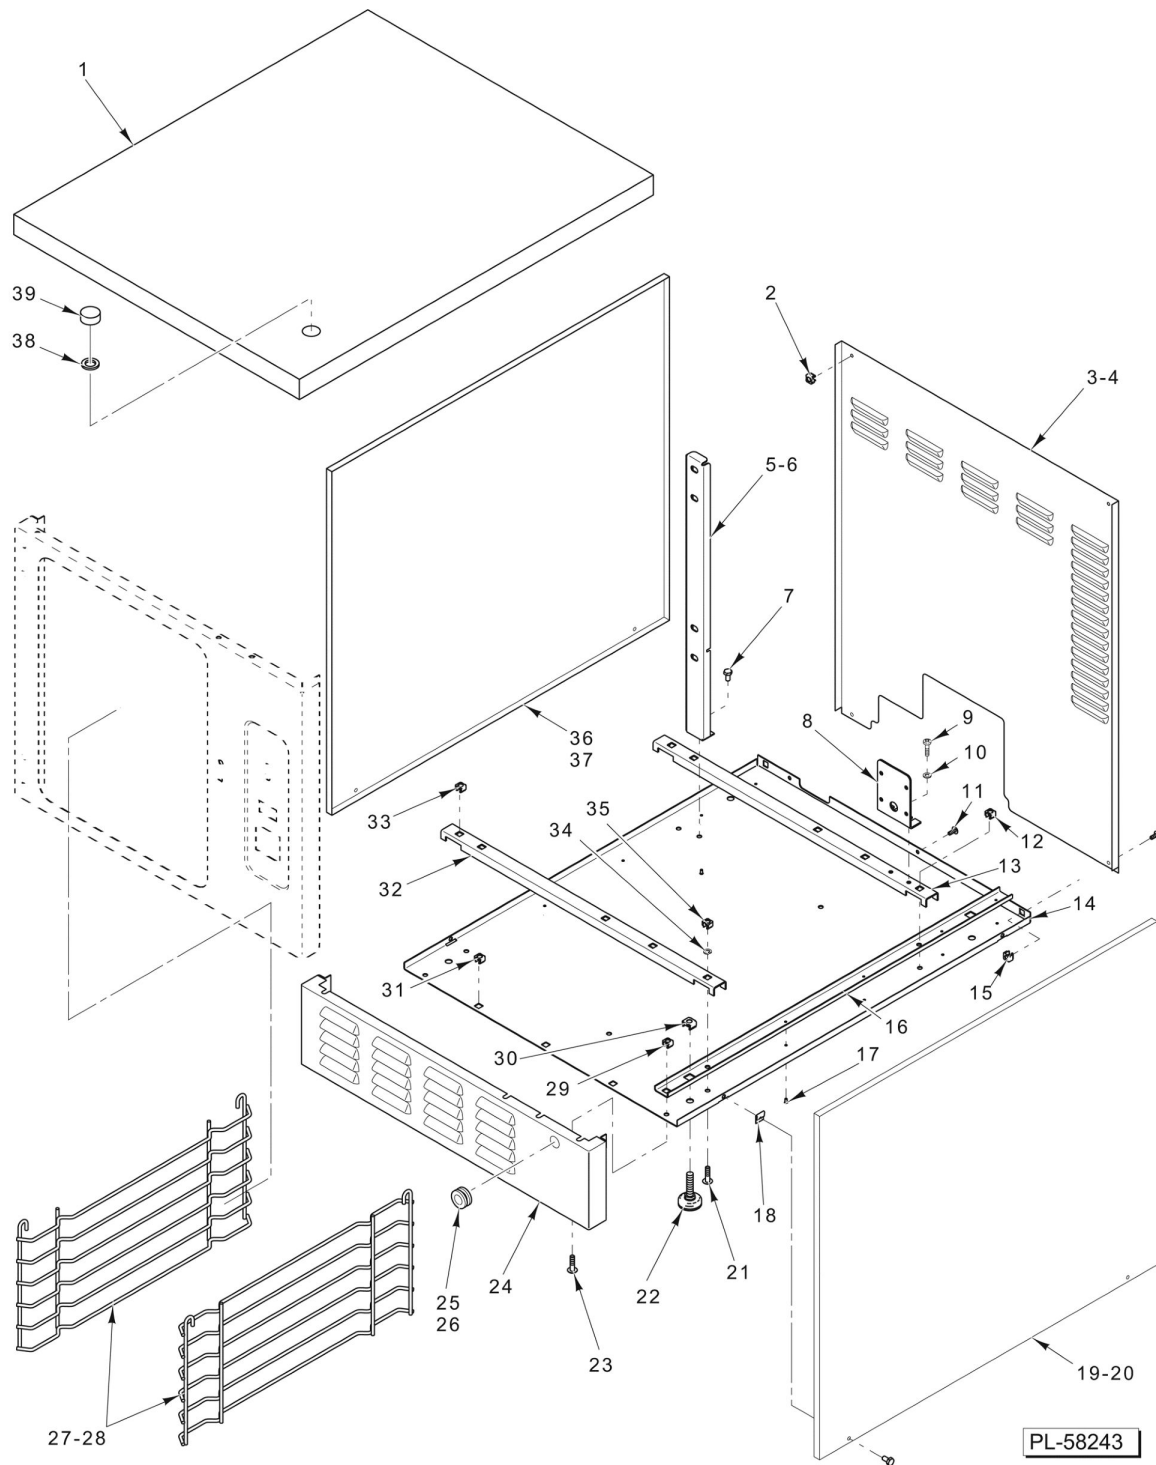

CABINET

CABINET

ILLUS. PL-58243	PART NO.	NAME OF PART	AMT.
1	00-855547-00002	Panel - Top.....	1
2	NS-049-01	Panel Nut 10-24.....	2
3	00-856733-00001	Back Panel - Cabinet (3-Pan).....	1
4	00-856733-00002	Back Panel - Cabinet (5-Pan).....	1
5	00-856747-00001	Support Channel - Cabinet (3-Pan).....	5
6	00-856747-00002	Support Channel - Cabinet (5-Pan).....	5
7	SC-041-50	Cap Screw 1/4-20 x 1/2 Hex Hd. (SST).....	4
8	00-857020-00001	Bracket - High Limit Mounting.....	1
9	SD-019-29	Self-Tapping Screw 6-20 x 1/2 Phil. Pan Hd., Type B.....	4
10	WS-002-45	Washer.....	2
11	SC-053-02	Mach. Screw 10-24 x 1/2 Slotted Truss Hd. (SST).....	2
12	NS-049-03	Panel Nut 1/4-20.....	1
13	00-856740-00001	Cross Channel - Base (Cabinet).....	1
14	00-856726-00001	Panel - Cabinet Base.....	5
15	NS-049-01	Panel Nut 10-24.....	2
16	00-856739-00001	Channel - Cabinet Base.....	1
17	RS-030-08	Rivet - Dome 1/8 In.....	8
18	00-854766-00001	Nut - Speed 3 Type.....	4
19	00-856731-00001	Side Panel - Cabinet (3-Pan).....	1
20	00-856731-00002	Side Panel - Cabinet (5-Pan).....	1
21	SC-115-70	Mach. Screw 1/4-20 x 1 Slotted Truss Hd. (SST).....	4
22	00-856760-00001	Leg - Leveling (Counter Top).....	4
23	SC-115-70	Mach. Screw 1/4-20 x 1 Slotted Truss Hd. (SST).....	2
24	00-855314-00001	Apron - Cabinet.....	1
25	FE-025-79	Bushing - Snap (Electric) (Basic).....	1
26	PB-004-38	Plug - Button (3/4) (Pro).....	1
27	00-855355-00001	Rack - Wire (3-Pan).....	2
28	00-855355-00002	Rack - Wire (5-Pan).....	2
29	NS-049-03	Panel Nut 1/4-20.....	1
30	NS-049-02	Panel Nut 3/8-16.....	2
31	NS-049-01	Panel Nut 10-24.....	5
32	00-856740-00001	Cross Channel - Base (Cabinet).....	1
33	NS-049-03	Panel Nut 1/4-20.....	4
34	WL-006-17	Lockwasher 1/4 Helical (SST).....	5
35	NS-049-02	Panel Nut 3/8-16.....	1
36	00-856731-00001	Side Panel - Cabinet (3-Pan).....	1
37	00-856731-00002	Side Panel - Cabinet (5-Pan).....	1
38	00-856769-00001	O-Ring 1/8 In. Thk.....	1
39	FP-090-60	Fitting - Hose (Round Hose Cap 3/4 NH Thread) (Brass) (Delime).....	AR