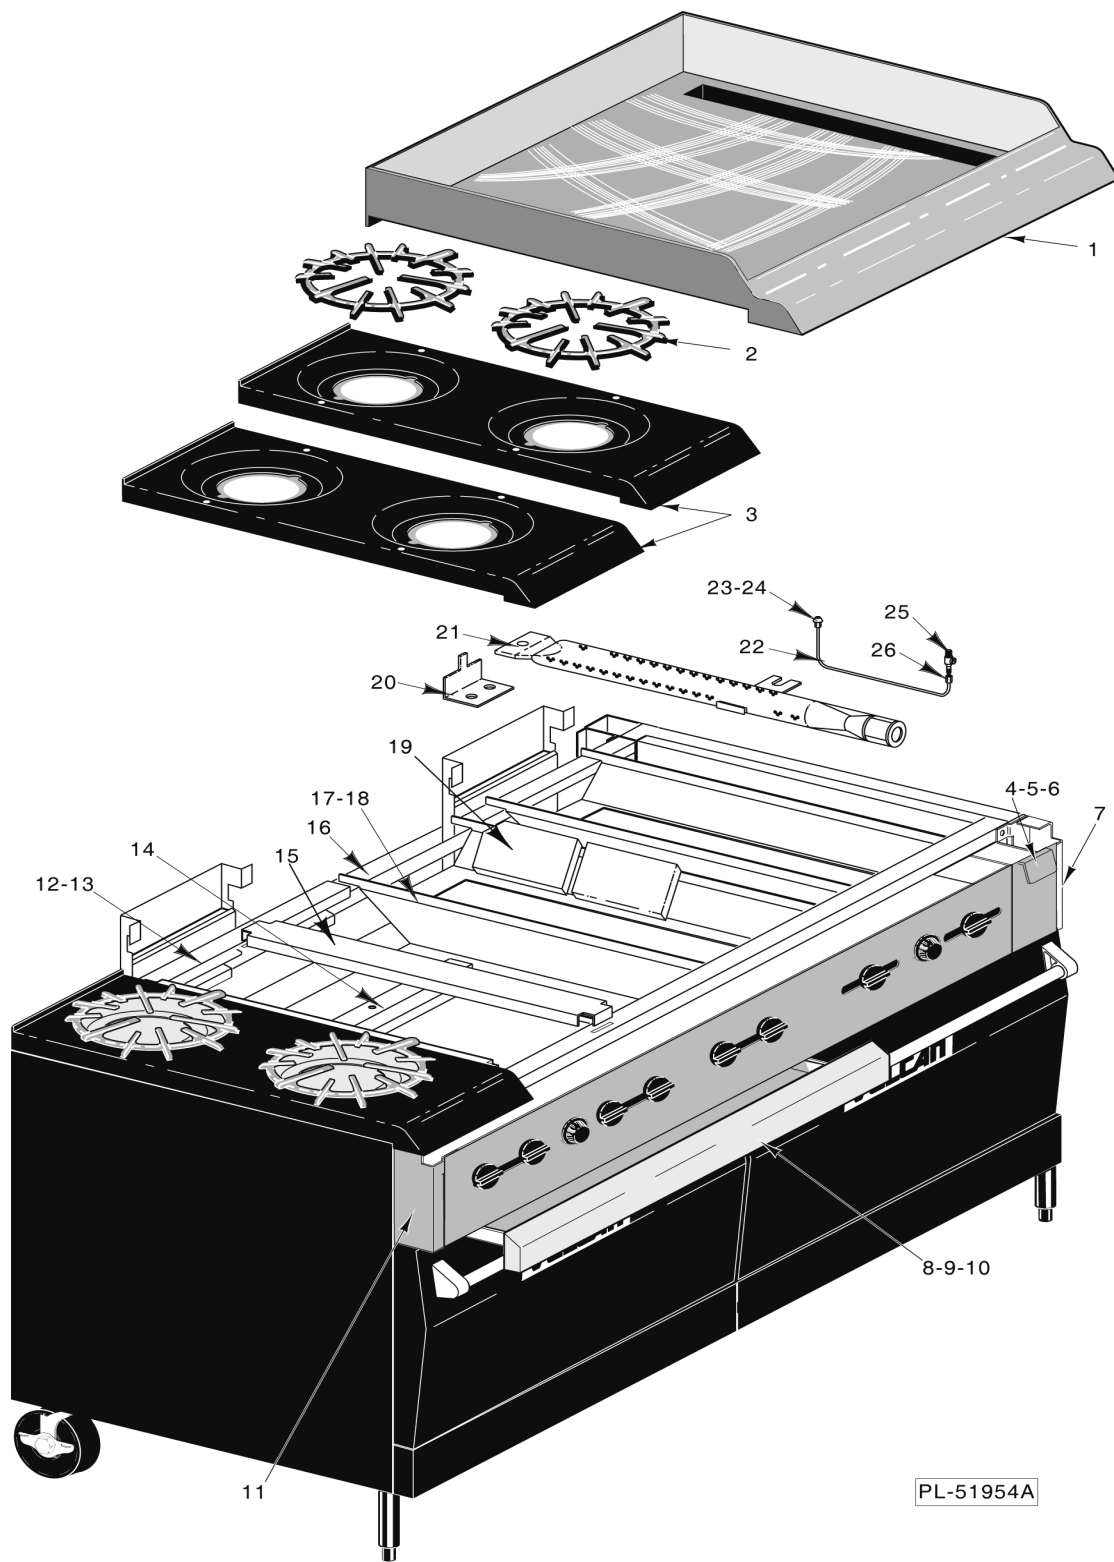

PL-51954A

RANGE EG160

RANGE EG160

ILLUS. PL-51954A	PART NO.	NAME OF PART	AMT.
1	00-422000-000G1	Griddle Assy.	AR
2	00-406820-00001	Grate - Top	AR
3	00-422024-000G1	Aeration Plate Assy.	AR
4	00-424922-000G1	Trough Assy. (Surface Griddle)	AR
5	00-419229-000G1	Trough Assy. (Broiler/Griddle)	AR
6	00-419227-00001	Baffle - Grease Trough (EG160/EG260/24" & 36" Griddles)	AR
7	00-422003-00002	Front - Top End Cap (RH)	AR
8	00-417631-00001	Pan - Drip (24")	AR
9	00-417230-00001	Drip Pan Handle Assy. (24")	AR
10	00-424920-00001	Drip Pan Handle Assy. (36")	AR
11	00-422003-00001	Front - Top End Cap (LH)	AR
12	00-417613-00001	Deflector - Heat (Center)	AR
13	00-417614-00001	Deflector - Heat (RH & LH)	AR
14	00-417361-00001	Support - Top Burner (36")	AR
15	00-417234-00001	Support - Grate	AR
16	00-417202-00001	Channel - Front & Rear Top (36")	AR
17	00-426511-000G2	Baffle - Hot Top	AR
18	00-426511-000G1	Baffle - Griddle	AR
19	00-425882-000G1	Griddle Brick Set (12" Section)	AR
20	00-417214-00001	Support - Burner	AR
21	00-412793-000G1	Tube - Burner	AR
22	00-428414-000G1	Tube - Pilot Assy.	AR
23	00-412063-00002	Tip - Pilot	AR
24	FP-047-14	Nut - Compression ³/₁₆	AR
25	00-404193-00002	Valve - Pilot ³/₁₆ (Griddles)	AR
26	FP-077-23	Sleeve - Tube ³/₁₆ Compression	AR