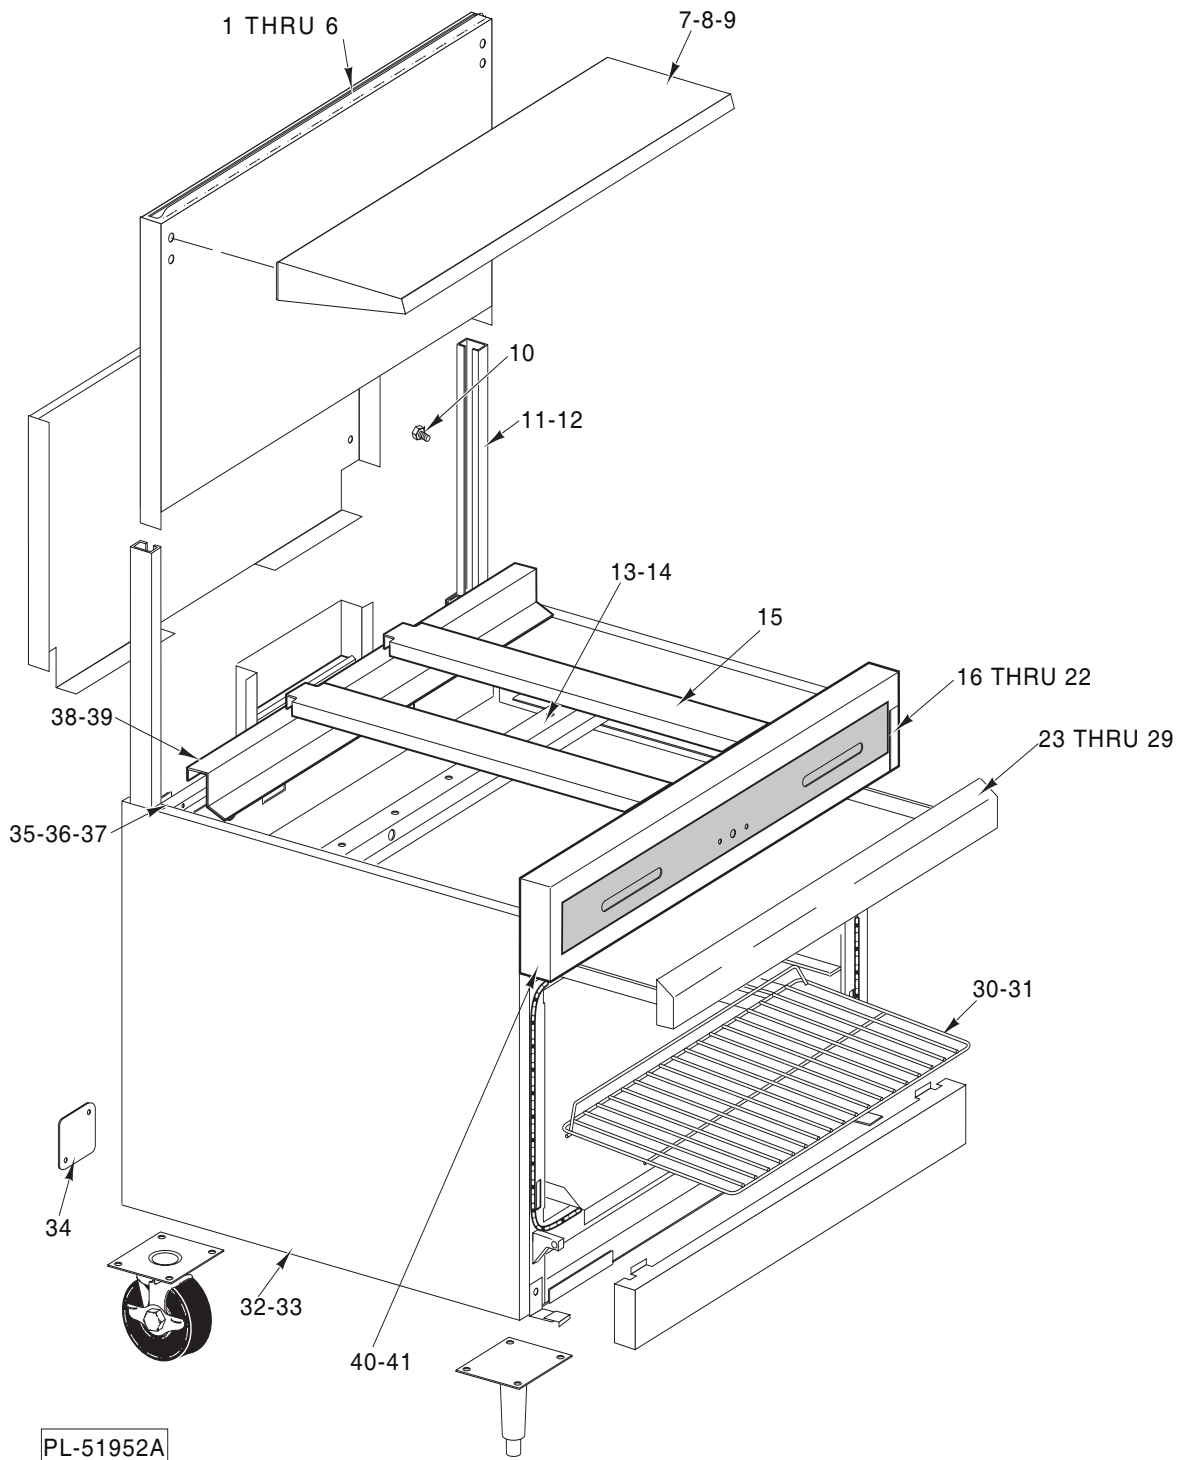

OVEN

OVEN

ILLUS. PL-51952A	PART NO.	NAME OF PART	AMT.
1	00-417330-00001	Back-Splasher (24" High)(EG24)(SST)	AR
2	00-417331-00001	Back-Splasher (24" High)(EG36)(SST)	AR
3	00-417334-00001	Back-Splasher (24" High)(EG260)(SST)	AR
4	00-417333-00001	Back-Splasher (24" High)(EG60/160)(SST)	AR
5	SC-081-78	Mach. Screw 1/4 x 2 1/2 Rd. Hd. Slotted	AR
6	NS-046-52	Nut - 1/4-20 Hex "Keps"	AR
7	00-417243-000G1	Shelf (SST)(EG24)	AR
8	00-417244-000G1	Shelf (SST)(EG36)	AR
9	00-417246-000G1	Shelf (SST)(EG60/160/260)	AR
10	SD-032-07	Self-Tapping Screw 10-24 x 1/2 Hex Washer Hd., Type TT	AR
11	00-422118-00001	Channel - Bayonet Back (31.25 x 1.812)	AR
12	00-417221-00001	Channel - Bayonet (28.672 x 1.812 x 1.812)	AR
13	00-417360-00001	Support - Open Top Burner (EG24/EG60)	AR
14	00-417361-00001	Support - Open Top Burner (EG36/EG60/EG160/EG260)	AR
15	00-417234-00001	Support - Grate	AR
16	00-417595-00001	Panel - Manifold Cover (EG24)	AR
17	00-417623-00001	Panel - Manifold Cover (EG24)	AR
18	00-417596-00001	Panel - Manifold Cover (EG36/160)	AR
19	00-417624-00001	Panel - Manifold Cover (EG36)	AR
20	00-417604-00001	Panel - Manifold Cover (EG60)	AR
21	00-417592-00001	Panel - Manifold Cover (EG60)	AR
22	00-417598-00001	Panel - Manifold Cover (EG260)	AR
23	00-417672-000G1	Drip Pan Handle Assy. (Broiler/Griddle 24")	AR
24	00-417631-00001	Drip Pan Assy. (24")	AR
25	00-417206-00001	Drip Pan Assy. (12")	AR
26	00-417229-00001	Pan-Drip (36")	AR
27	00-417208-00001	Handle Assy. - Drip Pan (12")	AR
28	00-417230-00001	Handle Assy. - Drip Pan (24")	AR
29	00-424920-00001	Handle Assy. - Drip Pan (36")	AR
30	00-413300-00001	Rack - Oven (EG36/EG60/EG260)	AR
31	00-417248-00001	Rack - Oven (EG24)	AR
32	00-417212-00003	Panel - Side (RH or LH) (SST)	AR
33	00-417662-00002	Panel - Side (RH)(PTD) (EG260)	AR
34	00-421318-00001	Cover - Power Inlet (All Models Except 12" Open Top & 24" & 36" Griddles)	AR
35	00-417232-00001	Channel - Front & Rear Top (EG24)	AR
36	00-417203-00001	Channel - Front & Rear Top (EG60)	AR
37	00-417202-00001	Channel - Front & Rear Top (EG36/EG160/EG260)	AR
38	00-417613-00001	Deflector - Heat (Center)	AR
39	00-417614-00001	Deflector - Heat (RH & LH)	AR
40	00-422003-00001	Front - Top End Cap (LH)	AR
41	00-422003-00002	Front - Top End Cap (RH)	AR