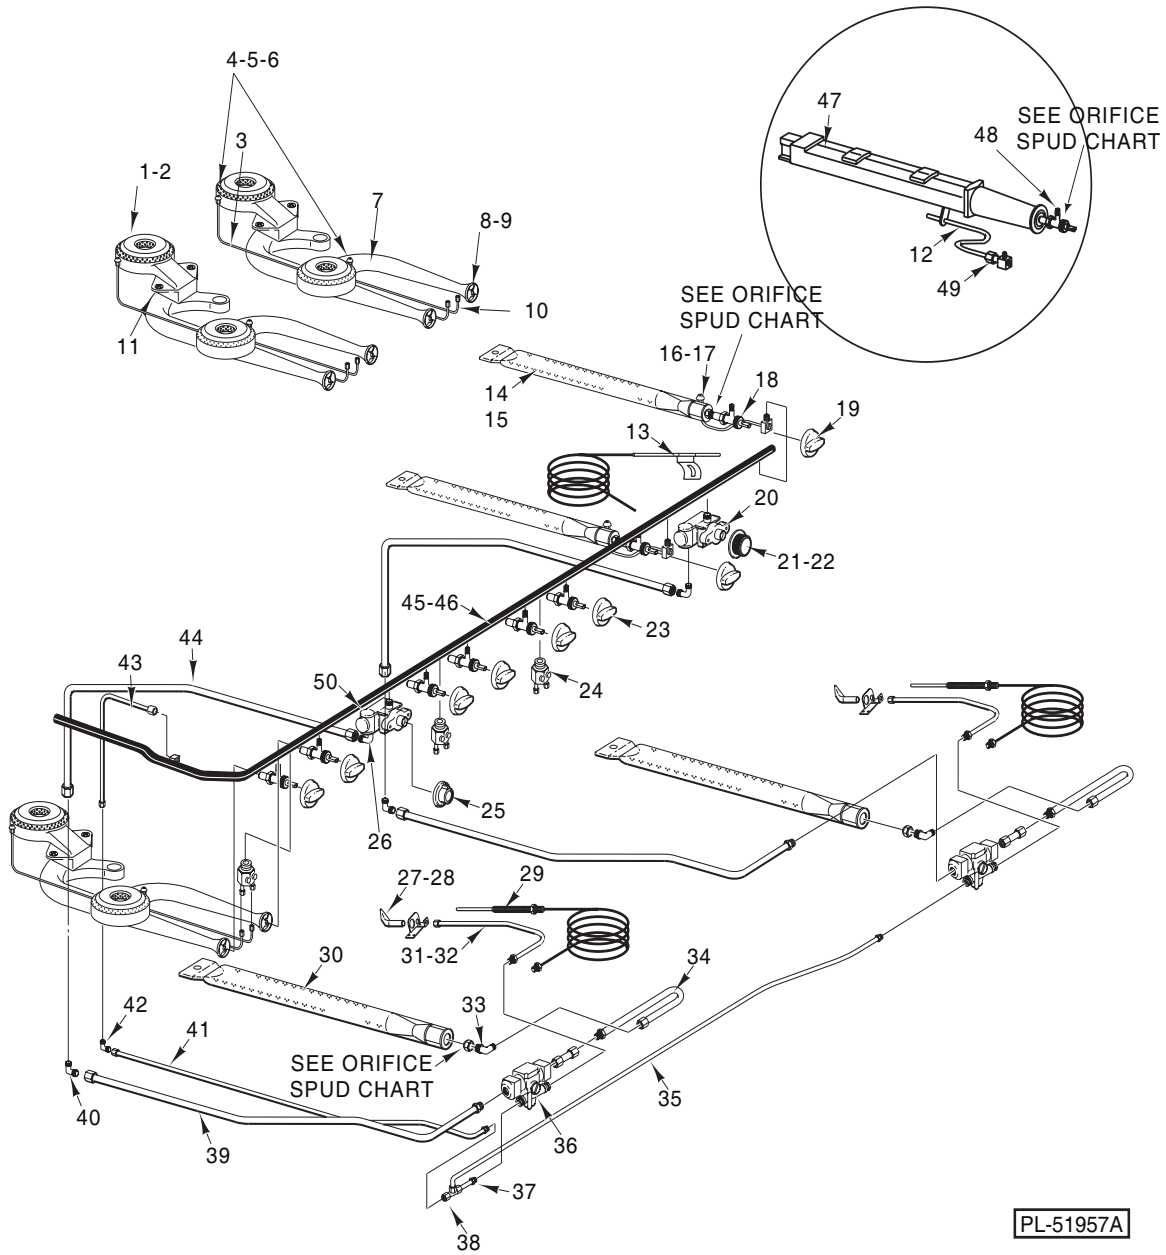

PL-51955

RANGE EG260

**RANGE EG260**

ILLUS. PL-51955	PART NO.	NAME OF PART	AMT.
1	00-422001-000G1	Griddle Assy. ....	AR
2	00-406820-00001	Grate - Top .....	AR
3	00-422024-000G1	Aeration Plate Assy. ....	AR
4	00-411684-000G1	Burner Assy (Broiler) .....	AR
5	00-410662-000G1	Tube Assy - Pilot Lighter (Broiler-Griddle) .....	AR
6	00-404193-00001	Valve - Pilot .....	AR
7	00-404076	Burner Valve .....	AR
	00-418051-00052	Burner Valve Orifice (Up to 10,500' Butane, NAT & PRO) (Broiler) .....	AR
8	00-418051-00059	Burner Valve Orifice (Butane 2500'-4499') (PRO 4500'-6499') .....	AR
9	00-418051-00061	Burner Valve Orifice (Butane 6500'-8499') (PRO 8500'-10,500') .....	AR
10	00-418051-00062	Burner Valve Orifice (Butane 8500'-10,500') .....	AR
11	00-417663-00001	Cover - Manifold .....	AR
12	00-419229-000G1	Trough Assy. ....	AR
13	00-419227-00001	Baffle - Grease Trough .....	AR
14	00-420560-00001	Knob - Top Burner .....	AR
15	00-417642-00001	Side - Broiler/Griddle (LH) .....	AR
16	00-417668-000G1	Side - Broiler/Griddle Assy. (RH) .....	AR
17	00-417689-00001	Panel - Back (Broiler/Griddle) .....	AR
18	00-417784-00001	Wire - Burner Tie Down .....	AR
19	00-417632-00001	Rack - Broiler/Griddle .....	AR

**GAS COMPONENTS EG160/EG260**

ILLUS. PL-51957A	PART NO.	NAME OF PART	AMT.
1	00-426210-000G1	Rear Burner Assy. ....	AR
2	00-413302-00001	Clip - Pilot Mounting .....	AR
3	00-428114-000G1	Tube - Pilot Assy. (Rear) .....	AR
4	00-412063-00002	Tip - Pilot .....	AR
5	FP-047-14	Nut - Compression $\frac{3}{16}$ .....	AR
6	FP-077-23	Sleeve - Tube $\frac{3}{16}$ Compression .....	AR
7	00-426211-000G1	Front Burner Assy. ....	AR
8	00-404060-00001	Shutter - Air .....	AR
9	SD-035-59	Self-Tapping Screw 10-24 x $\frac{3}{8}$ Sl. Pan Hd., Type F .....	AR
10	00-428113-000G1	Tube - Pilot Assy. (Front) .....	AR