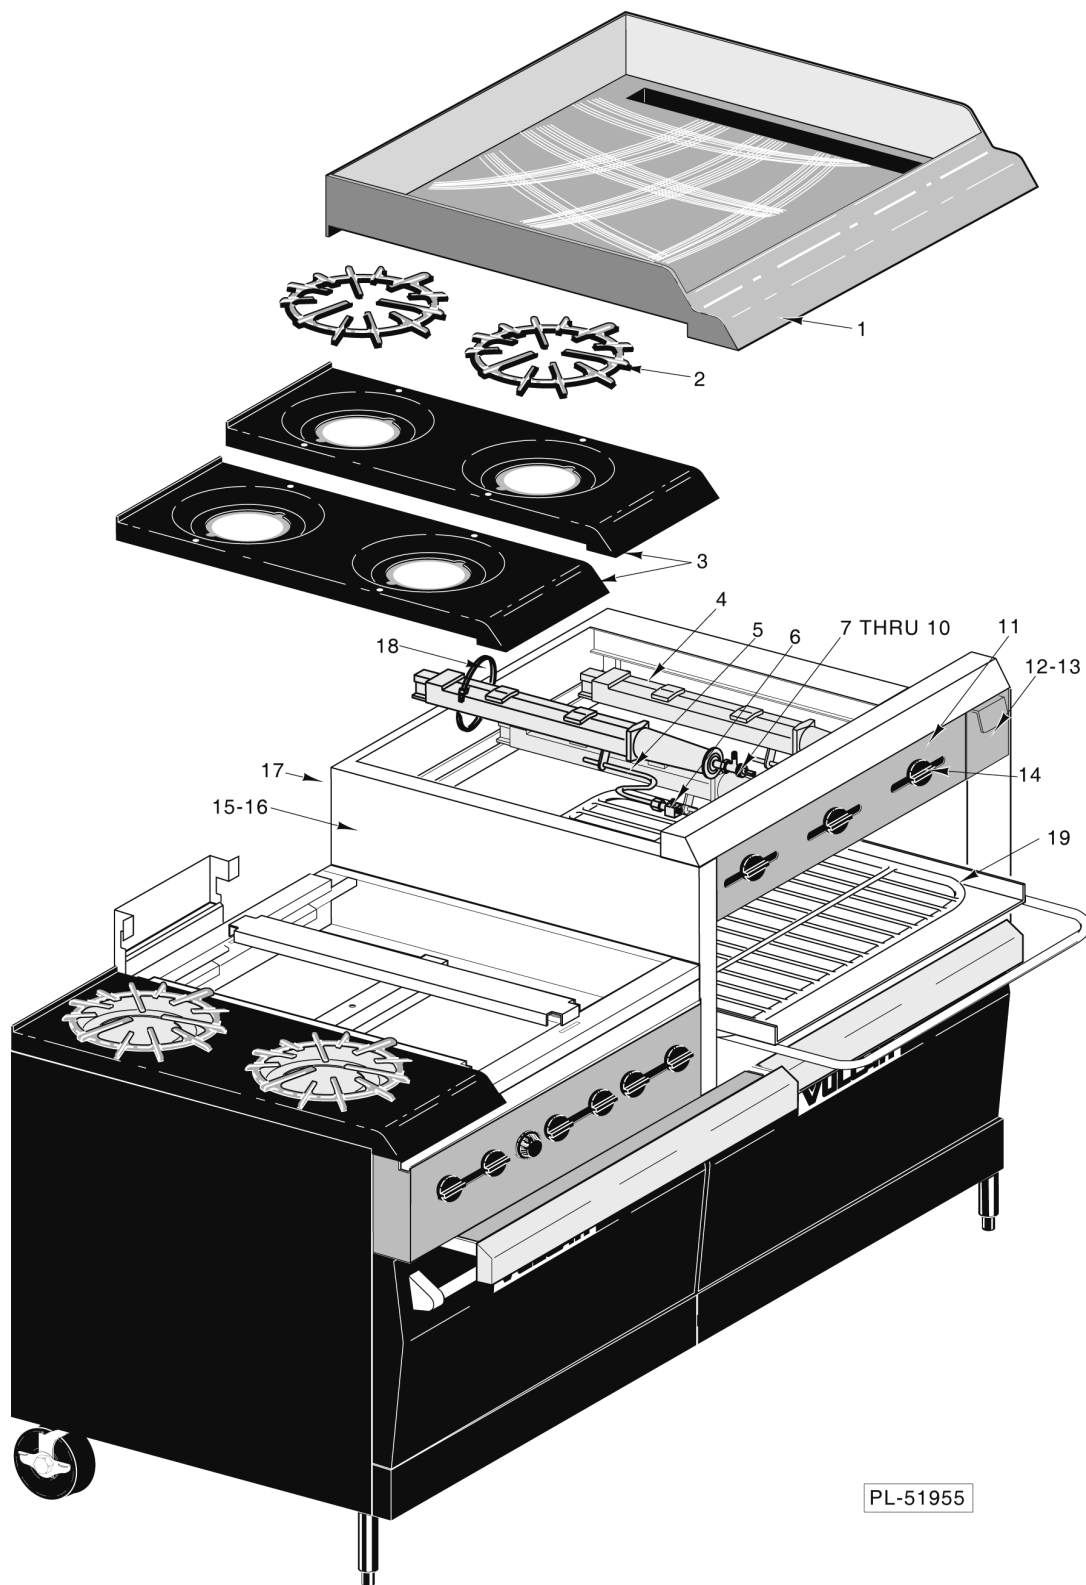

PL-51955

RANGE EG260

RANGE EG260

ILLUS. PL-51955	PART NO.	NAME OF PART	AMT.
1	00-422001-000G1	Griddle Assy.	AR
2	00-406820-00001	Grate - Top	AR
3	00-422024-000G1	Aeration Plate Assy.	AR
4	00-411684-000G1	Burner Assy (Broiler)	AR
5	00-410662-000G1	Tube Assy - Pilot Lighter (Broiler-Griddle)	AR
6	00-404193-00001	Valve - Pilot	AR
7	00-404076	Burner Valve	AR
	00-418051-00052	Burner Valve Orifice (Up to 10,500' Butane, NAT & PRO) (Broiler)	AR
8	00-418051-00059	Burner Valve Orifice (Butane 2500'-4499') (PRO 4500'-6499')	AR
9	00-418051-00061	Burner Valve Orifice (Butane 6500'-8499') (PRO 8500'-10,500')	AR
10	00-418051-00062	Burner Valve Orifice (Butane 8500'-10,500')	AR
11	00-417663-00001	Cover - Manifold	AR
12	00-419229-000G1	Trough Assy.	AR
13	00-419227-00001	Baffle - Grease Trough	AR
14	00-420560-00001	Knob - Top Burner	AR
15	00-417642-00001	Side - Broiler/Griddle (LH)	AR
16	00-417668-000G1	Side - Broiler/Griddle Assy. (RH)	AR
17	00-417689-00001	Panel - Back (Broiler/Griddle)	AR
18	00-417784-00001	Wire - Burner Tie Down	AR
19	00-417632-00001	Rack - Broiler/Griddle	AR