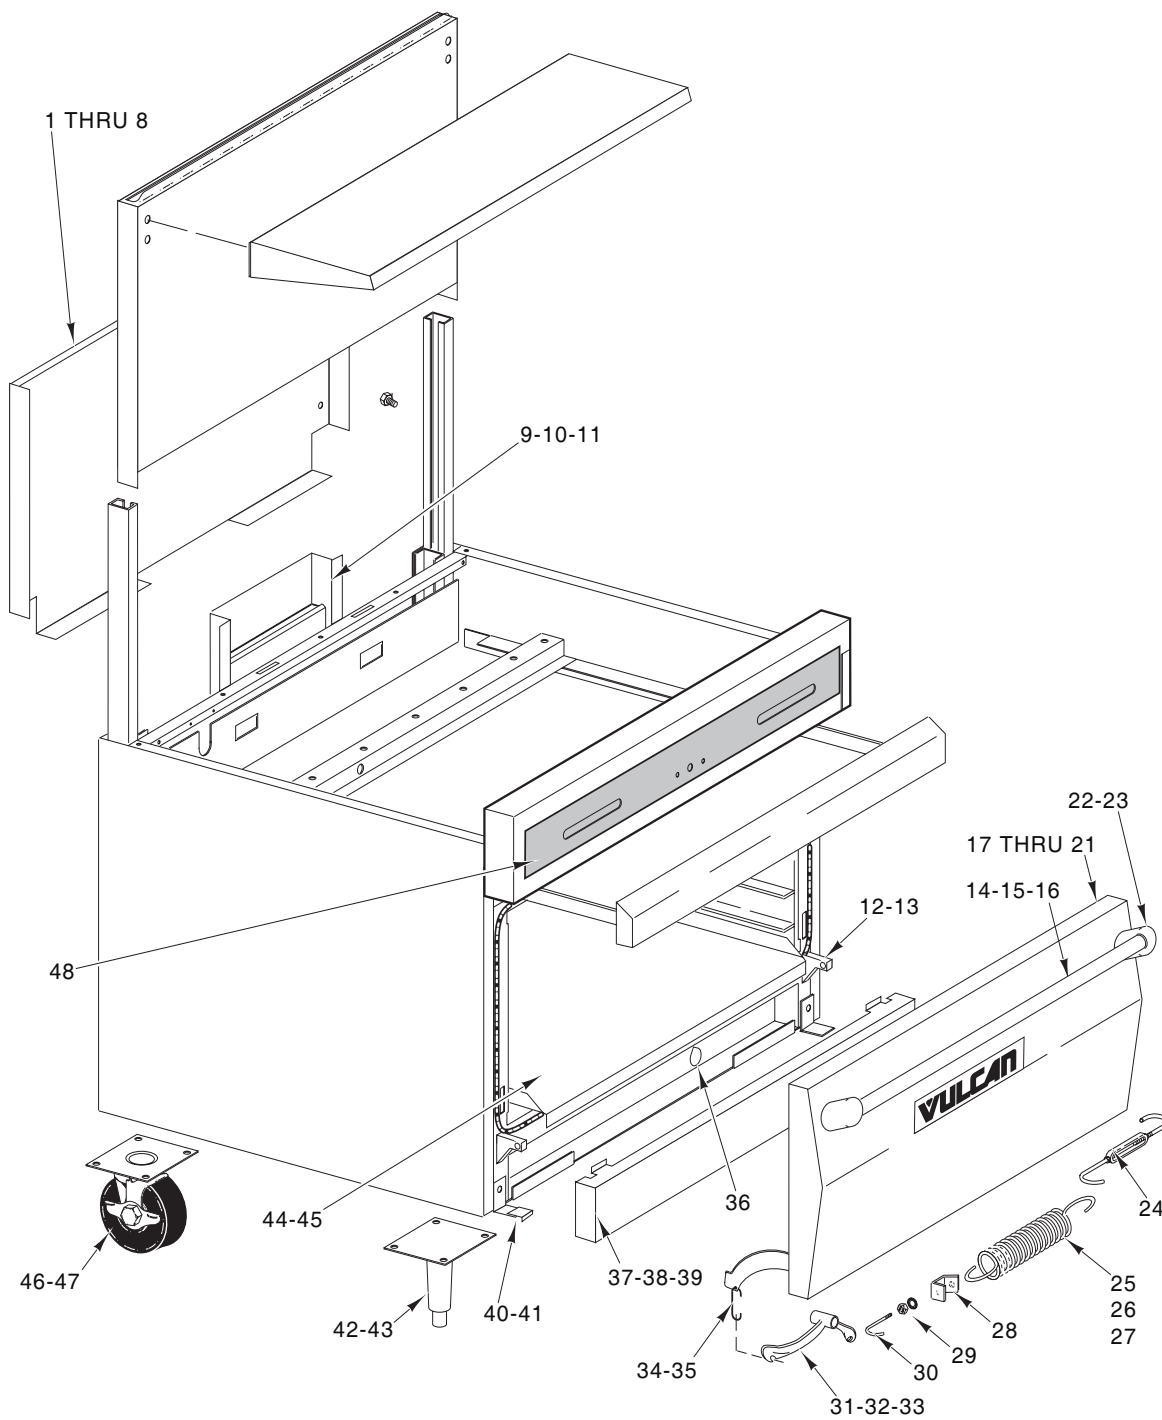

OVEN

ILLUS. PL-51952A	PART NO.	NAME OF PART	AMT.
1	00-417330-00001	Back-Splasher (24" High)(EG24)(SST) .....	AR
2	00-417331-00001	Back-Splasher (24" High)(EG36)(SST) .....	AR
3	00-417334-00001	Back-Splasher (24" High)(EG260)(SST) .....	AR
4	00-417333-00001	Back-Splasher (24" High)(EG60/160)(SST) .....	AR
5	SC-081-78	Mach. Screw 1/4 x 2 1/2 Rd. Hd. Slotted .....	AR
6	NS-046-52	Nut - 1/4-20 Hex "Keps" .....	AR
7	00-417243-000G1	Shelf (SST)(EG24) .....	AR
8	00-417244-000G1	Shelf (SST)(EG36) .....	AR
9	00-417246-000G1	Shelf (SST)(EG60/160/260) .....	AR
10	SD-032-07	Self-Tapping Screw 10-24 x 1/2 Hex Washer Hd., Type TT .....	AR
11	00-422118-00001	Channel - Bayonet Back (31.25 x 1.812) .....	AR
12	00-417221-00001	Channel - Bayonet (28.672 x 1.812 x 1.812) .....	AR
13	00-417360-00001	Support - Open Top Burner (EG24/EG60) .....	AR
14	00-417361-00001	Support - Open Top Burner (EG36/EG60/EG160/EG260) .....	AR
15	00-417234-00001	Support - Grate .....	AR
16	00-417595-00001	Panel - Manifold Cover (EG24) .....	AR
17	00-417623-00001	Panel - Manifold Cover (EG24) .....	AR
18	00-417596-00001	Panel - Manifold Cover (EG36/160) .....	AR
19	00-417624-00001	Panel - Manifold Cover (EG36) .....	AR
20	00-417604-00001	Panel - Manifold Cover (EG60) .....	AR
21	00-417592-00001	Panel - Manifold Cover (EG60) .....	AR
22	00-417598-00001	Panel - Manifold Cover (EG260) .....	AR
23	00-417672-000G1	Drip Pan Handle Assy. (Broiler/Griddle 24") .....	AR
24	00-417631-00001	Drip Pan Assy. (24") .....	AR
25	00-417206-00001	Drip Pan Assy. (12") .....	AR
26	00-417229-00001	Pan-Drip (36") .....	AR
27	00-417208-00001	Handle Assy. - Drip Pan (12") .....	AR
28	00-417230-00001	Handle Assy. - Drip Pan (24") .....	AR
29	00-424920-00001	Handle Assy. - Drip Pan (36") .....	AR
30	00-413300-00001	Rack - Oven (EG36/EG60/EG260) .....	AR
31	00-417248-00001	Rack - Oven (EG24) .....	AR
32	00-417212-00003	Panel - Side (RH or LH) (SST) .....	AR
33	00-417662-00002	Panel - Side (RH)(PTD) (EG260) .....	AR
34	00-421318-00001	Cover - Power Inlet (All Models Except 12" Open Top & 24" & 36" Griddles) .....	AR
35	00-417232-00001	Channel - Front & Rear Top (EG24) .....	AR
36	00-417203-00001	Channel - Front & Rear Top (EG60) .....	AR
37	00-417202-00001	Channel - Front & Rear Top (EG36/EG160/EG260) .....	AR
38	00-417613-00001	Deflector - Heat (Center) .....	AR
39	00-417614-00001	Deflector - Heat (RH & LH) .....	AR
40	00-422003-00001	Front - Top End Cap (LH) .....	AR
41	00-422003-00002	Front - Top End Cap (RH) .....	AR