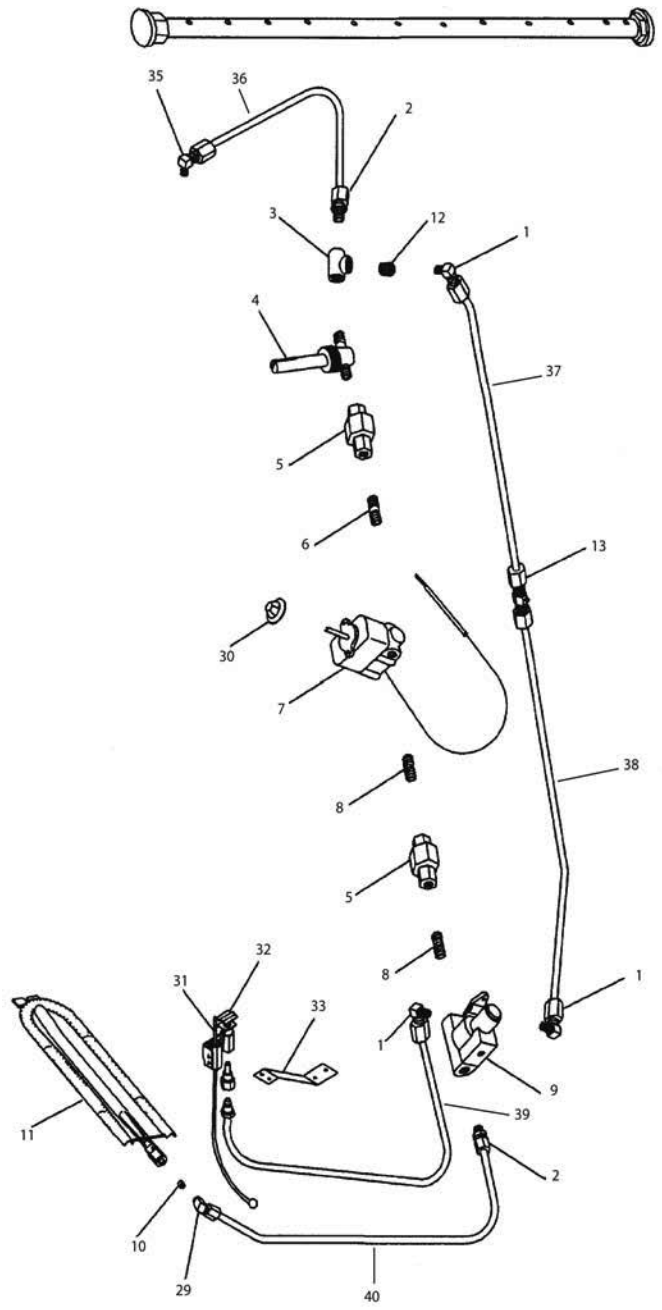

Control System • Standard Oven

Fig. 6