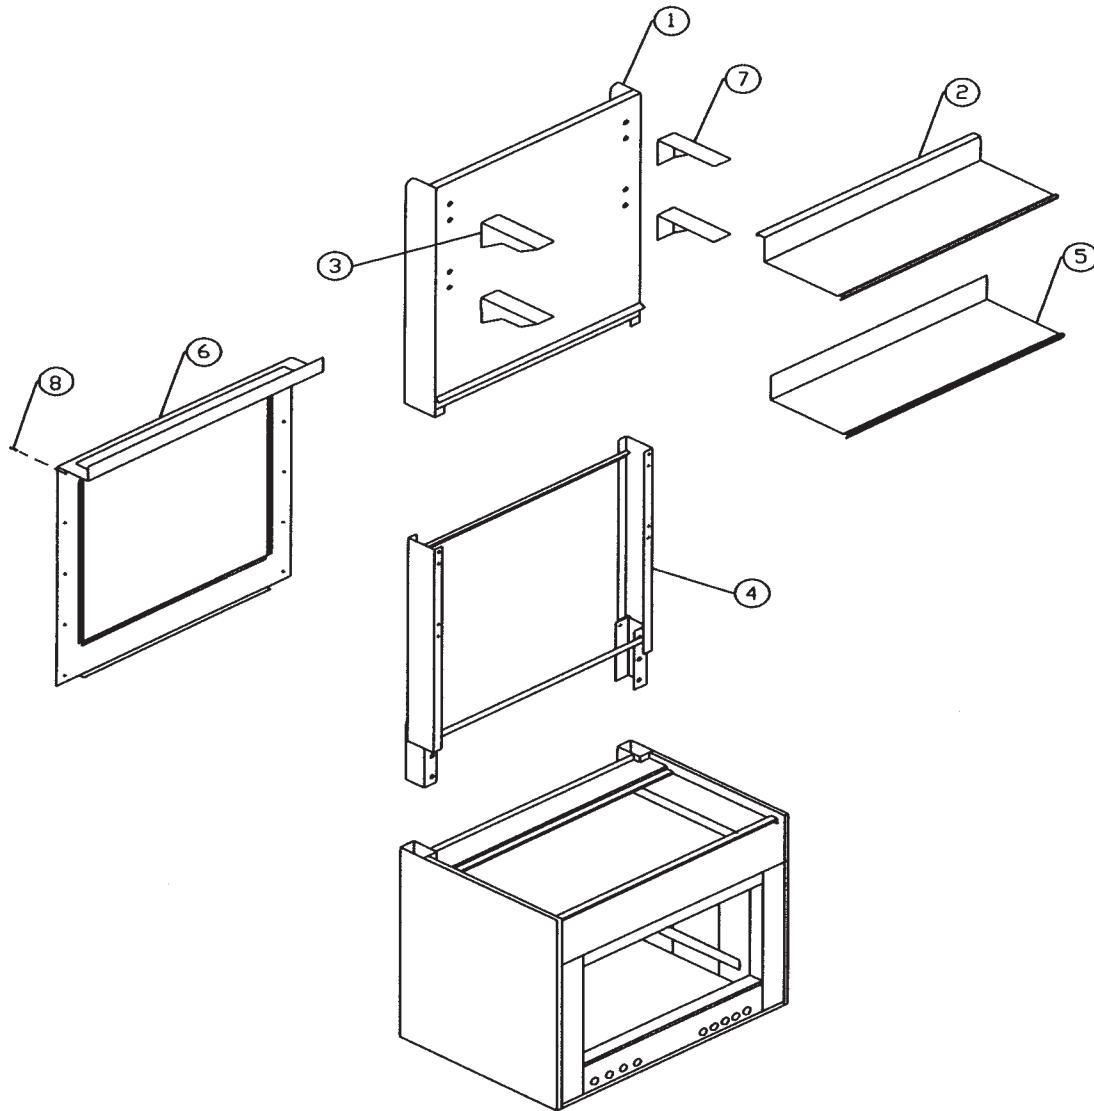

Fig. 9

**Riser Kit With Single Shelf Parts List**

ILLUS. Fig. 9	PART NO.	NAME OF PART	AMT.
1	00-767547-0000A	Single Deck Hi-Shelf Panel, SST .....	1
2	00-706289	Top Shelf S/S 36" .....	1
3	00-715089	Shelf Bracket L-Plated .....	1
4	00-788576-0000A	Channel Support Kit .....	1
5	00-707514-0000A	Back Panel Single Deck Assy. ....	1
6	00-715090	Shelf Bracket R-Plated .....	1
7	00-730228	Screw, 10-24 X 1/2 Phil .....	14

Fig. 10

**Double Deck Riser Kit Without Shelves Parts List**

ILLUS. Fig. 10	PART NO.	NAME OF PART	AMT.
1	00-767580-0000A	Double Deck Riser Panel, SST .....	1
2	00-788577-0000A	Channel Support Kit .....	1
3	00-707519-0000A	Back Panel Double Deck Assy. ....	1
4	00-730228	Screw, 10-24 X 1/2 Phil .....	16

Fig. 11

**Double Deck Riser Kit With Shelves Parts List**

ILLUS. Fig. 11	PART NO.	NAME OF PART	AMT.
1	00-767579-0000A	Double Deck Hi-Shelf Panel, SST .....	1
2	00-706289	Top Shelf, S/S 36" .....	1
3	00-715089	Shelf Bracket L-Plated .....	2
4	00-788577-0000A	Channel Support Kit .....	1
5	00-707509-0000A	Lower Shelf, S/S 36" .....	1
6	00-707519-0000A	Back Panel Double Deck Assy. ....	1
7	00-715090	Shelf Bracket R-Plated .....	2
8	00-730228	Screw, 10-24 X 1/2 Phil .....	16