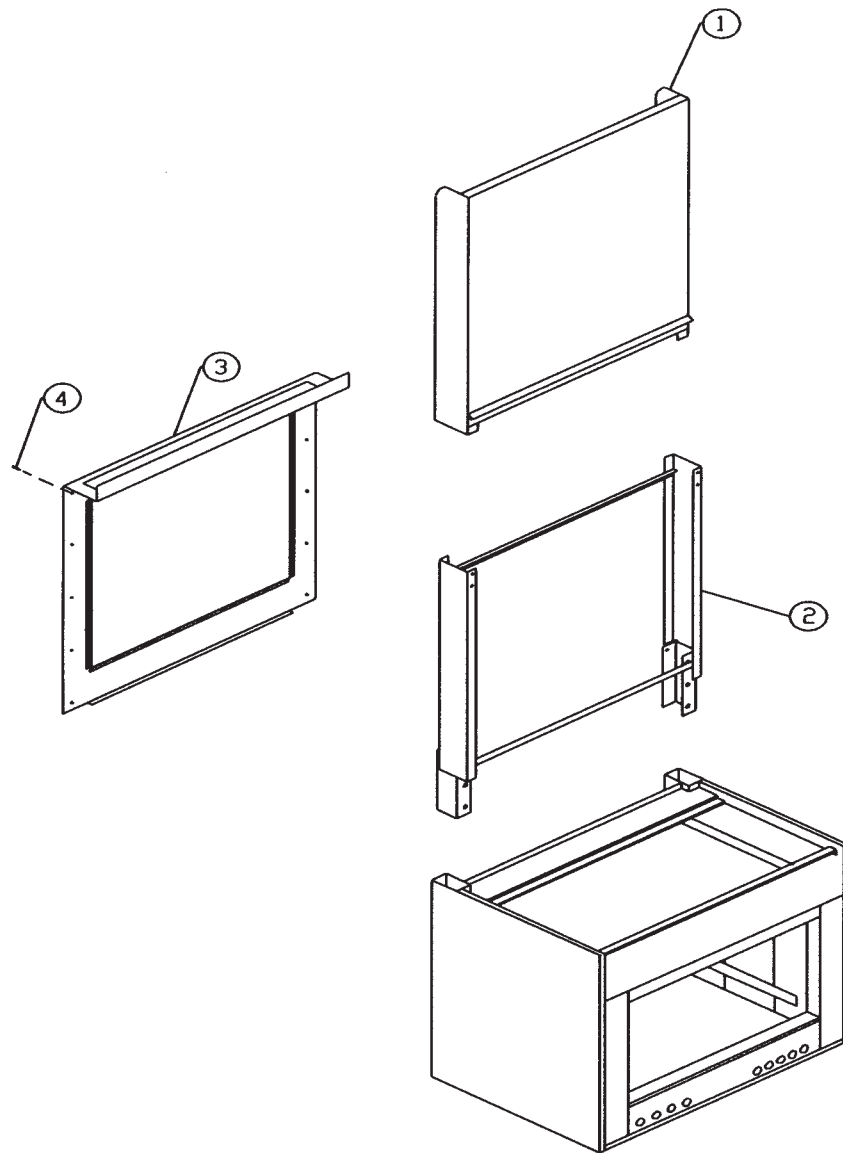

## Body Parts/Shelves Risers Parts List

ILLUS. Fig. 7	PART NO.	NAME OF PART	AMT.
1	00-769146-0000A	Riser, 12" SST Stub .....	1
	00-769159-0000A	Riser, 18" SST Stub .....	1
	00-769172-0000A	Riser, 24" SST Stub .....	1
	00-769185-0000A	Riser, 36" SST Stub .....	1
2	00-715089	Shelf Bracket L-Plated .....	1
3	00-786107-0000A	Channel, Side Super DD (Left Hand) .....	1
	00-786108-0000A	Channel, Side Super DD (Right Hand) .....	1
4	00-767579-0000A	Double Deck Hi-Shelf Front .....	1
5	00-706252	Back Panel Double Deck .....	1
6	00-715090	Shelf Bracket R-Plated .....	1
7	00-706289	Top Shelf S/S 36" .....	1
8	00-707509-0000A	Lower Shelf S/S 36" .....	1
9	00-763698	Right Side Stainless Plant On .....	1
10	00-763699	Left Side Stainless Plant On .....	1
11	00-706393	Left Oven Post Cover, Stainless .....	1
12	00-706115	Oven Control Panel, Stainless .....	1
13	00-706117	Oven Control Panel Insert, Stainless .....	1
14	00-751609	Oven Control Panel Insert, Stainless - KFS .....	1
15	00-706129-00001	Manifold Cover 36" S/S .....	1
16	00-706361-00001	Manifold Cover 24" S/S .....	1
17	00-706359-00001	Manifold Cover 18" S/S .....	1
18	00-706357-00001	Manifold Cover 12" S/S .....	1
19	00-706163	Burner Box Panel (Kick Plate) Painted .....	1
20	00-706164	Burner Box Panel (Kick Plate) Stainless .....	1
21	00-766827-0000A	Roll Front - Bull Nose 12" .....	1
22	00-766828-0000A	Roll Front - Bull Nose 18" .....	1
23	00-766830-0000A	Roll Front - Bull Nose 24" .....	1
24	00-766832-0000A	Roll Front - Bull Nose 36" .....	1
	00-706207	Panel, 12" Stub Back (Alumz) .....	1
	00-706208	Panel, 18" Stub Back (Alumz) .....	1
	00-706210	Panel, 24" Stub Back (Alumz) .....	1

Fig. 8

Riser Kit Without Shelf Parts List

ILLUS. Fig. 8	PART NO.	NAME OF PART	AMT.
1	00-767548-0000A	Single Deck Riser Panel, SST .....	1
2	00-788576-0000A	Channel Support Kit .....	1
3	00-707514-0000A	Back Panel, Single Deck Assy. ....	1
4	00-730228	Screw, 10-24 X 1/2 Phil .....	14