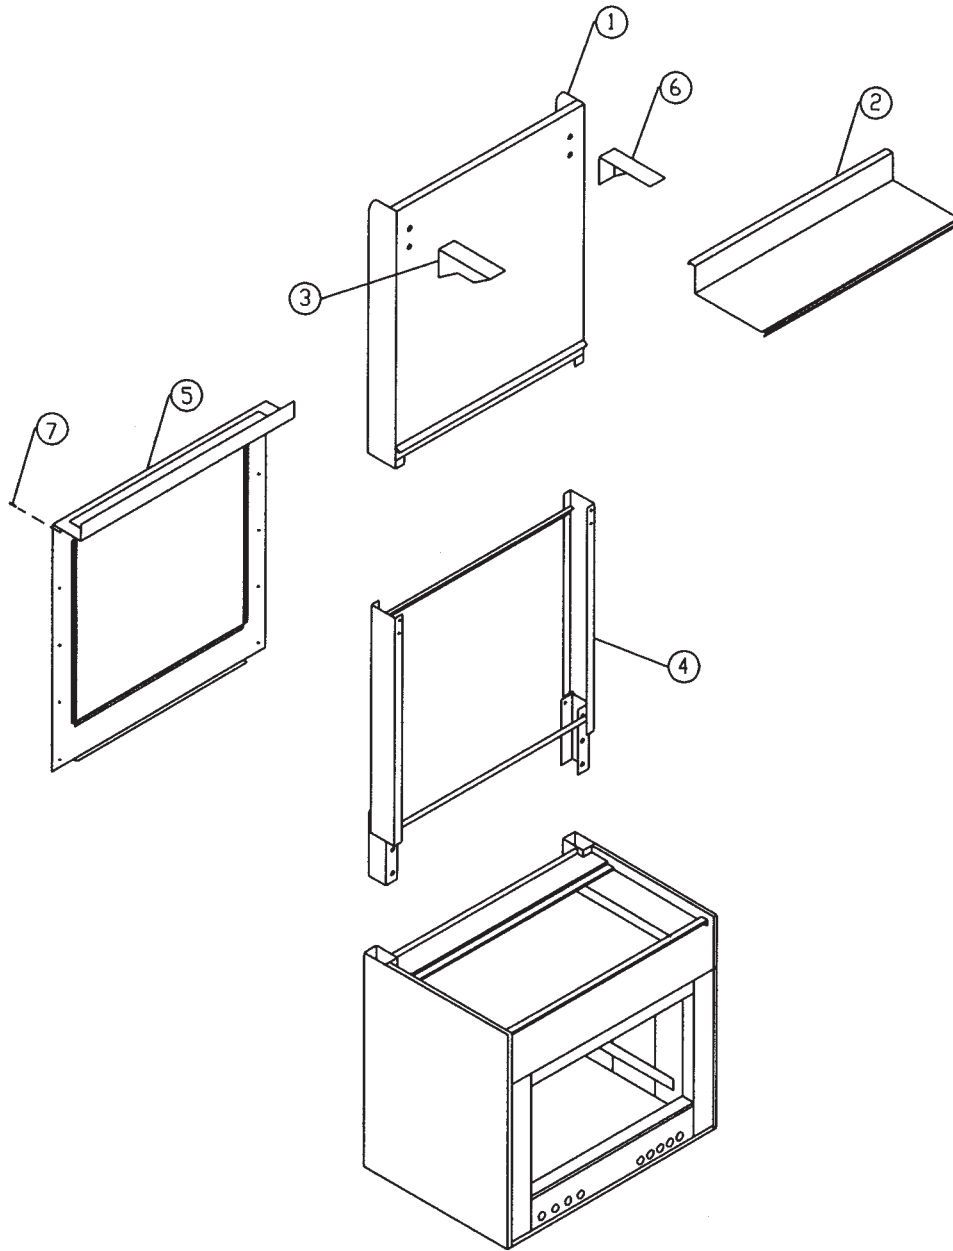

## Body Parts/Shelves Risers Parts List

ILLUS. Fig. 7	PART NO.	NAME OF PART	AMT.
1	00-769146-0000A	Riser, 12" SST Stub .....	1
	00-769159-0000A	Riser, 18" SST Stub .....	1
	00-769172-0000A	Riser, 24" SST Stub .....	1
	00-769185-0000A	Riser, 36" SST Stub .....	1
2	00-715089	Shelf Bracket L-Plated .....	1
3	00-786107-0000A	Channel, Side Super DD (Left Hand) .....	1
	00-786108-0000A	Channel, Side Super DD (Right Hand) .....	1
4	00-767579-0000A	Double Deck Hi-Shelf Front .....	1
5	00-706252	Back Panel Double Deck .....	1
6	00-715090	Shelf Bracket R-Plated .....	1
7	00-706289	Top Shelf S/S 36" .....	1
8	00-707509-0000A	Lower Shelf S/S 36" .....	1
9	00-763698	Right Side Stainless Plant On .....	1
10	00-763699	Left Side Stainless Plant On .....	1
11	00-706393	Left Oven Post Cover, Stainless .....	1
12	00-706115	Oven Control Panel, Stainless .....	1
13	00-706117	Oven Control Panel Insert, Stainless .....	1
14	00-751609	Oven Control Panel Insert, Stainless - KFS .....	1
15	00-706129-00001	Manifold Cover 36" S/S .....	1
16	00-706361-00001	Manifold Cover 24" S/S .....	1
17	00-706359-00001	Manifold Cover 18" S/S .....	1
18	00-706357-00001	Manifold Cover 12" S/S .....	1
19	00-706163	Burner Box Panel (Kick Plate) Painted .....	1
20	00-706164	Burner Box Panel (Kick Plate) Stainless .....	1
21	00-766827-0000A	Roll Front - Bull Nose 12" .....	1
22	00-766828-0000A	Roll Front - Bull Nose 18" .....	1
23	00-766830-0000A	Roll Front - Bull Nose 24" .....	1
24	00-766832-0000A	Roll Front - Bull Nose 36" .....	1
	00-706207	Panel, 12" Stub Back (Alumz) .....	1
	00-706208	Panel, 18" Stub Back (Alumz) .....	1
	00-706210	Panel, 24" Stub Back (Alumz) .....	1

Fig. 8

Riser Kit Without Shelf Parts List

ILLUS. Fig. 8	PART NO.	NAME OF PART	AMT.
1	00-767548-0000A	Single Deck Riser Panel, SST .....	1
2	00-788576-0000A	Channel Support Kit .....	1
3	00-707514-0000A	Back Panel, Single Deck Assy. ....	1
4	00-730228	Screw, 10-24 X 1/2 Phil .....	14