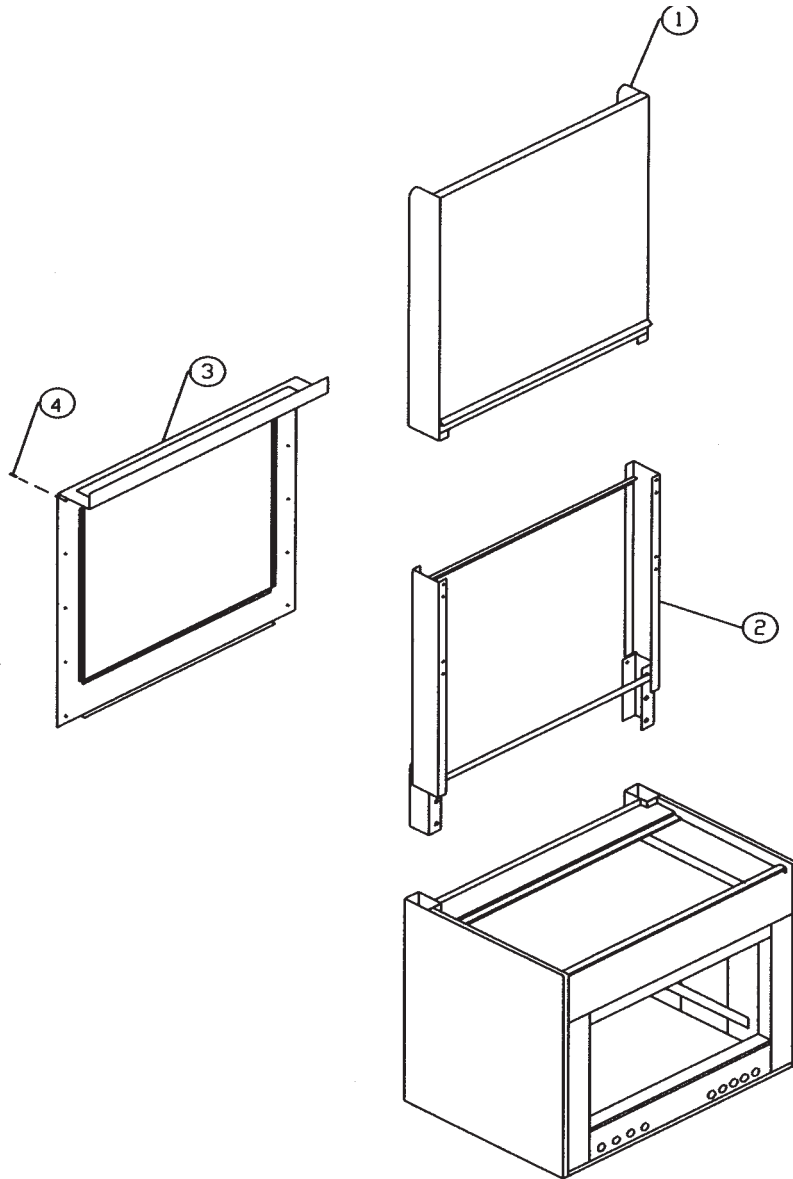

Fig. 8

Riser Kit Without Shelf Parts List

ILLUS. Fig. 8	PART NO.	NAME OF PART	AMT.
1	00-767548-0000A	Single Deck Riser Panel, SST .....	1
2	00-788576-0000A	Channel Support Kit .....	1
3	00-707514-0000A	Back Panel, Single Deck Assy. ....	1
4	00-730228	Screw, 10-24 X 1/2 Phil .....	14

Fig. 9

**Riser Kit With Single Shelf Parts List**

ILLUS. Fig. 9	PART NO.	NAME OF PART	AMT.
1	00-767547-0000A	Single Deck Hi-Shelf Panel, SST .....	1
2	00-706289	Top Shelf S/S 36" .....	1
3	00-715089	Shelf Bracket L-Plated .....	1
4	00-788576-0000A	Channel Support Kit .....	1
5	00-707514-0000A	Back Panel Single Deck Assy. ....	1
6	00-715090	Shelf Bracket R-Plated .....	1
7	00-730228	Screw, 10-24 X 1/2 Phil .....	14

Fig. 10

**Double Deck Riser Kit Without Shelves Parts List**

ILLUS. Fig. 10	PART NO.	NAME OF PART	AMT.
1	00-767580-0000A	Double Deck Riser Panel, SST .....	1
2	00-788577-0000A	Channel Support Kit .....	1
3	00-707519-0000A	Back Panel Double Deck Assy. ....	1
4	00-730228	Screw, 10-24 X 1/2 Phil .....	16