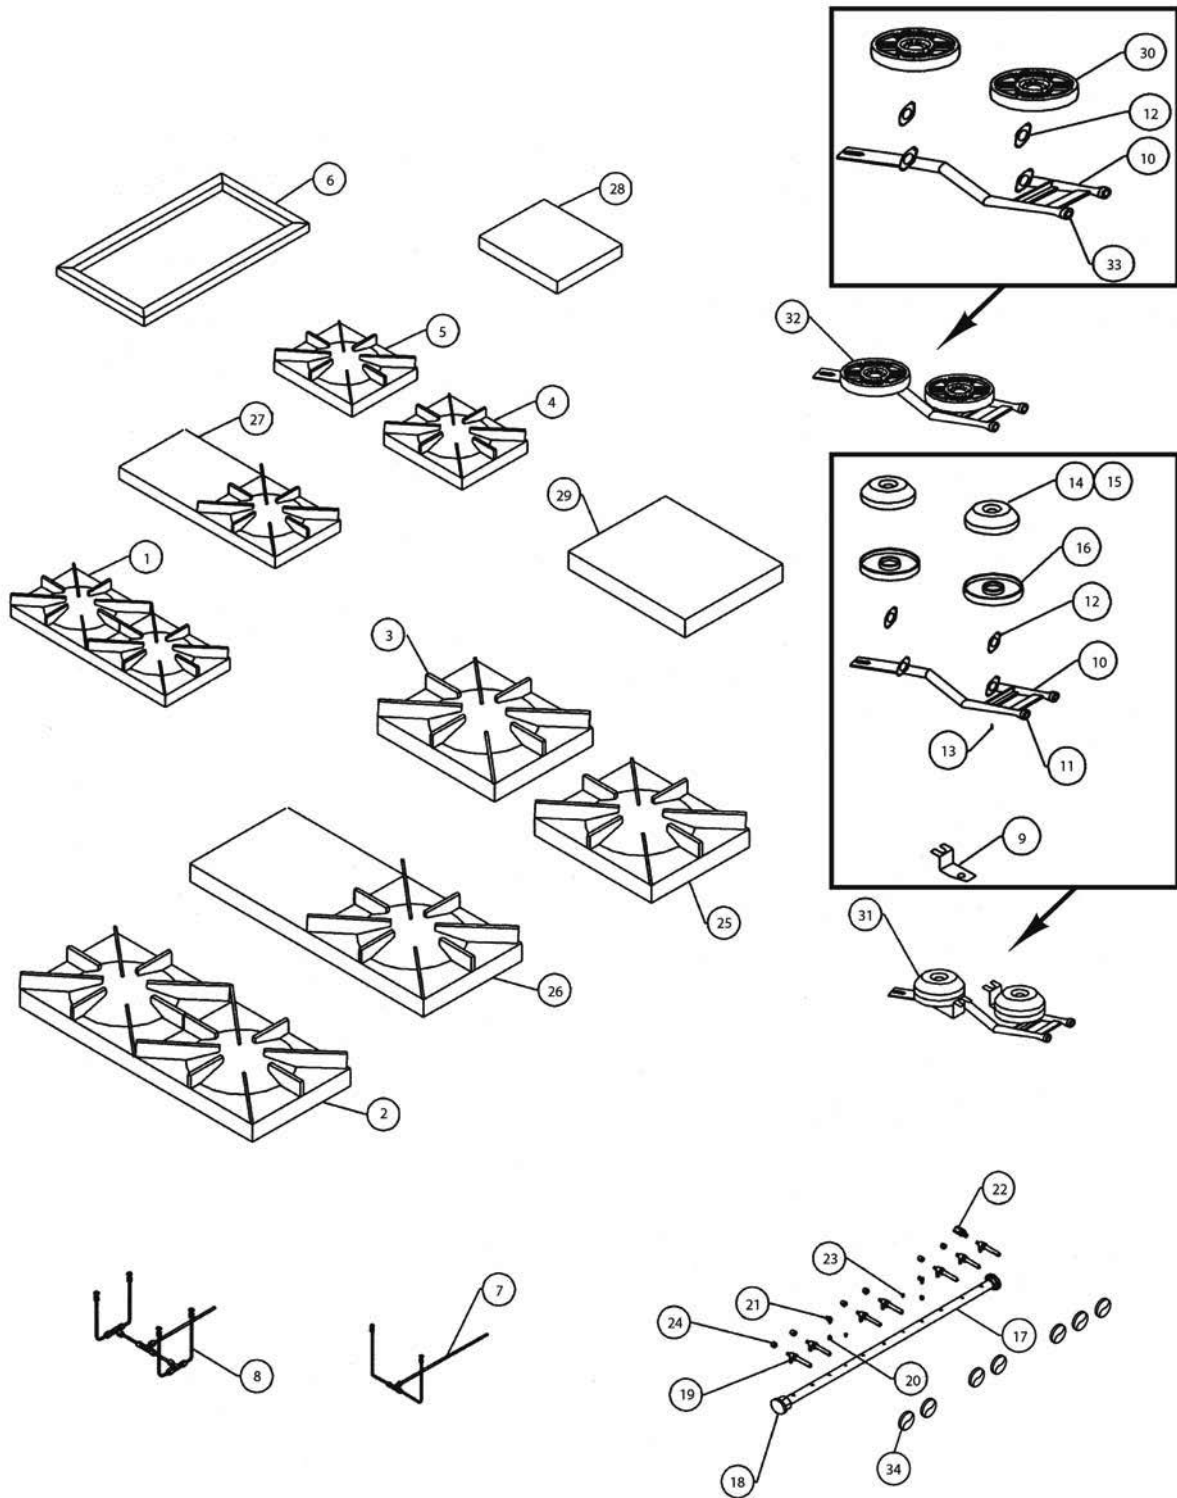

Fig. 1

## Standard Burner Parts

ILLUS. Fig. 1	PART NO.	NAME OF PART	AMT.
1	00-720567	Open Top Grate (12" x 27") .....	1
2	00-720566	Open Top Grate (18" x 27") .....	1
3	00-720675	Rear Open Top 18" .....	1
4	00-765905-0000A	Front Grate Step Up Unit (12 3/8" x 11 7/8") .....	1
5	00-765904-0000A	Rear Grate Step Up Unit (14 3/8" x 11 7/8") .....	1
6	00-762330-0003A	4" Step Up Frame 36" .....	1
	00-762330-0000A	2" Step Up Frame 36" .....	1
7	00-762971-0000A	Pilot Tube Assy (Double Burner) .....	1
8	00-762972-0000A	Pilot Tube Assy (4 Burners) .....	1
9	00-762346	Pilot Bracket .....	1
10	00-719708	Venturi (Cast Iron) (Prior to 1994) .....	1
	00-715202	Venturi (Cast Iron) (After 1994) .....	1
11	00-719329	Air Shutter (After 1994) .....	1
12	00-714910	Gasket .....	1
13	00-730028	Mounting Screw .....	1
14	00-715200-00001	Burner Cap .....	1
15	00-715200-00002	Burner Cap Slotted .....	1
16	00-715201-00001	Burner Base Plate .....	1
17	00-722326	Manifold Pipe .....	1
18	FP-087-62	Union 1 1/4" .....	1
19	00-715080	1/4 NPT Top Burner Valve .....	1
20	00-719063	1/4" to 1/8" Reducing Bushing .....	1
21	00-719187	1/8 NPT x 3/16cc Pilot Valve .....	1
22	00-719192	Straight Connector .....	1
23	00-719200	1/8 NPT Iron Pipe Plug .....	1
24	00-719951-00043	Orifice (Nat. Gas) (Sea Level - 2000 Ft.) .....	1
	00-719951-00053	Orifice (LP Gas) (Sea Level - 2000 Ft.) .....	1
25	00-720674	Front Open Top 18" .....	1
26	00-720568	18" Half Hot Top .....	1
27	00-720565	12" Half Hot Top .....	1
28	00-788379-0000A	Rear Half Hot Top 12" .....	1
29	00-720676	Rear Half Hot Top 18" .....	1
30	00-719706	Open Top Burner, Head Only .....	1
31	00-762970-0000A	Burner Assy. ....	1
32	00-762968-0000A	Open Top Burner Assy. ....	1
33	00-719241	Air Shutter (Prior to 1994) .....	1
34	00-719256-00012	Knob Control (After August 2006) .....	1
	00-719256-00002	Knob Control (Prior to August 2006) .....	1