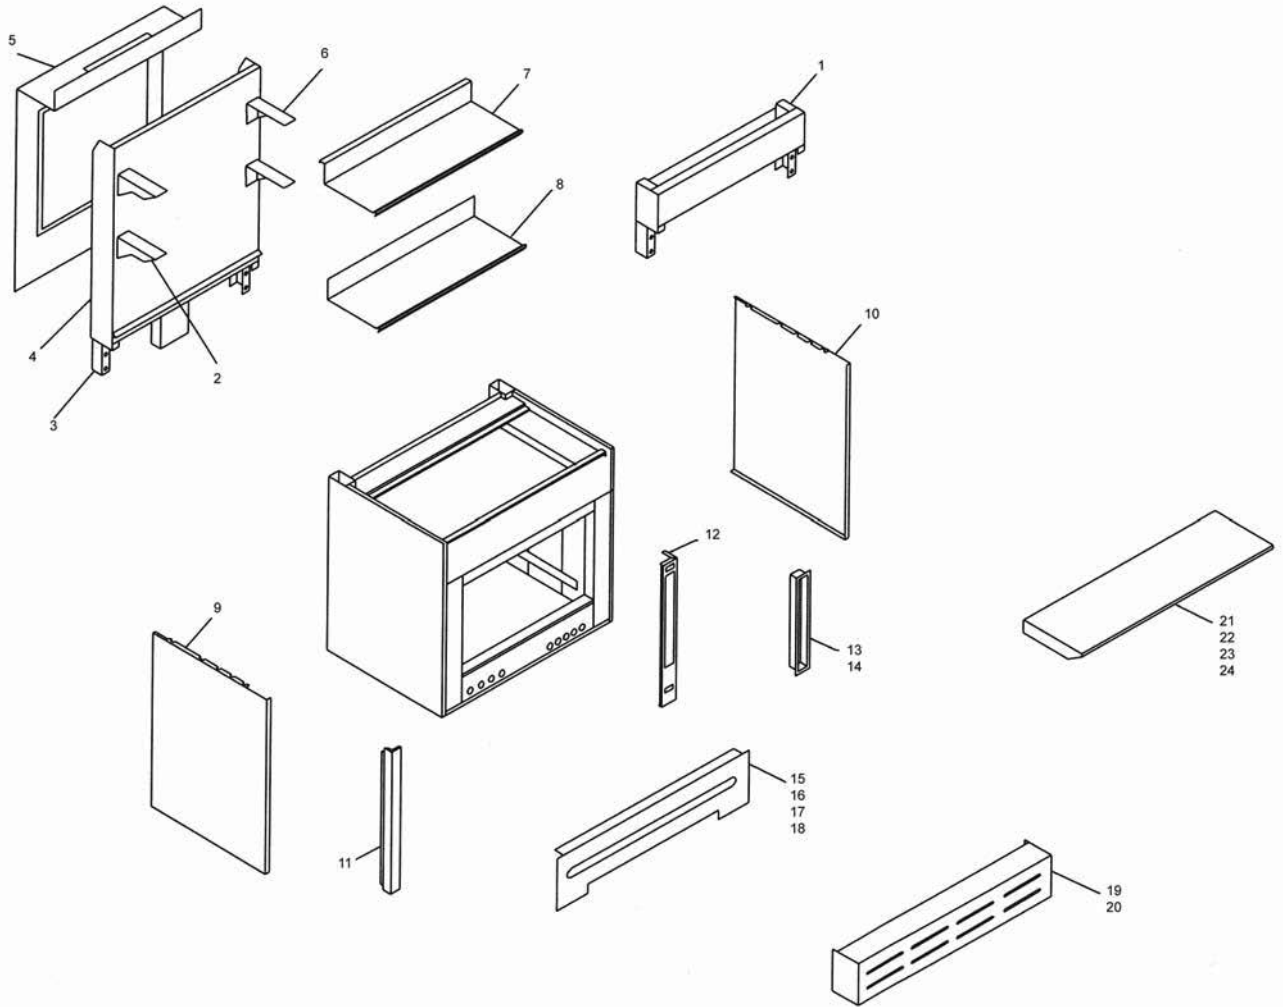

### Control System Parts List

ILLUS. Fig. 5, 6	PART NO.	NAME OF PART	AMT.
1	00-719156	1/8 X 1/4cc Brass Elbow .....	1
2	00-719377	3/8 NPT X 3/8 STR Brass Connector .....	1
3	00-719037	3/8 X 3/8 X 3/8 Tee .....	1
4	00-719971	Shut Off Valve (Standard Oven) .....	1
5	00-719032	Union 3/8 .....	1
6	00-719055	Nipple 3/8 X 1 1/4 .....	1
7	00-715048	Oven Thermostat (FDT0) (500°) .....	1
	00-715048-00002	Oven Thermostat (650°) .....	1
8	00-719074	Close Nipple 3/8 .....	1
9	00-720719	Safety Valve (BASO) .....	1
10	00-719951-00035	Orifice (Nat. Gas) (Sea Level - 2000 Ft.) .....	1
	00-719951-00048	Orifice (LP Gas) (Sea Level - 2000 Ft.) .....	1
11	00-719737-00004	Oven Burner (Prior to April 17, 2006) .....	1
	00-497579-000G1	Oven Burner (April 17, 2006 to Present) .....	1
12	00-719066	Reducing Coupling 3/8 X 1/8 .....	1
13	00-707648-0000A	Pilot Valve Assy. ....	1
14	00-719258	Knob, Oven Valve (Red) .....	1
15	00-715080	ON/OFF Oven Valve (Convection Oven) .....	1
16	00-720017	Temperature Indicator Light (Red) .....	1
17	00-719202	Oven Thermostat (Convection Oven) .....	1
18	00-718224	Oven Thermostat Dial .....	1
19	00-715112	Fan Switch (3-Position Rocker) .....	1
20	00-715127	Label, Fan Switch .....	1
21	00-713656	Dual Solenoid .....	1
22	00-788596-0000A	Terminal Block .....	1
23	00-713933	Flame Switch .....	1
24	00-720385	Spark Module, Single (Blue) .....	1
25	00-715122	Switch, Door .....	1
26	00-714392-00042	Spark Pilot .....	1
27	00-720041	Pilot Orifice (Nat. Gas) (Use With 715004 Only) .....	1
28	00-712363	Pilot Orifice (LP. Gas) (Use With 715004 Only) .....	1
29	00-719385	Orifice Elbow, Oven Burner .....	1
30	00-715059	Oven Thermostat Dial (Knob) (500°) .....	1
	00-715059-00001	Oven Thermostat Dial (Knob) (650°) .....	1
31	00-715005	Oven Safety Thermocouple .....	1
32	00-715004	Oven Pilot (Nat. Gas) (Prior to April 17, 2006) .....	1
	00-412787-00001	Oven Pilot (Nat. Gas) (April 17, 2006 to Present) .....	1
	00-412782-00002	Oven Pilot (LP. Gas) (April 17, 2006 to Present) .....	1
33	00-706088	Mounting Bracket For Pilot .....	1
34	00-719393	Elbow 3/8 x 3/8cc .....	1
35	00-719376	Brass Elbow .....	1
36	00-722425	Flex Tubing 3/8 x 8" .....	1
37	00-426505-00006	Flex Tubing 1/4 X 6" .....	1
38	00-426505-00018	Flex Tubing 1/4 X 18" .....	1
39	00-722230	Flex Tubing 1/4 X 24" .....	1
40	00-722223	Flex Tubing 3/8 X 24" .....	1
41	00-722222	Flex Tubing 3/8 X 18" .....	1