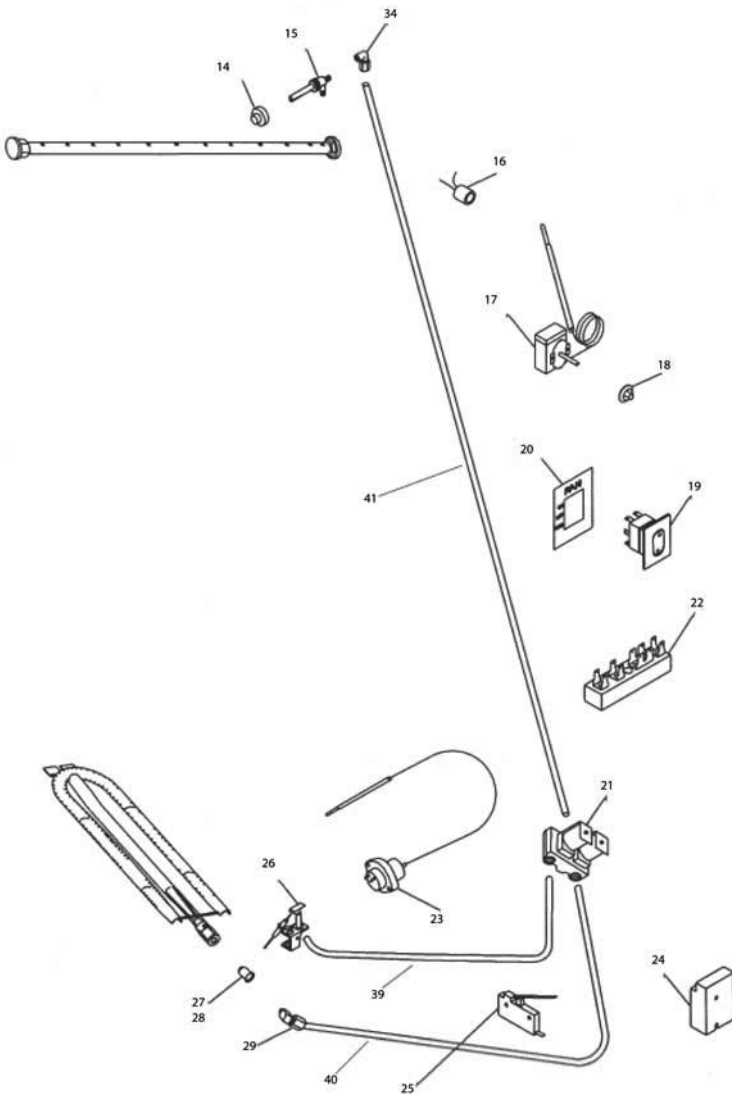

Standard Oven

Convection Oven

Fig. 4

Oven Parts

ILLUS. Fig. 4	PART NO.	NAME OF PART	AMT.
1	00-707858-0000A	Oven Door Complete, Stainless .....	1
2	00-715504	Door Handle .....	1
3	00-719621	Door Handle Bracket, Left .....	1
4	00-719622	Door Handle Bracket, Right .....	1
5	00-707859-000AP	Oven Bottom, Porcelain .....	1
6	00-707854-000AP	Oven Side Liner, Left .....	1
7	00-707855-000AP	Oven Side Liner, Right .....	1
8	00-715060-000A2	Oven Rack .....	1
9	00-715026-00002	Oven Rack Guide Assy., Left or Right .....	1
10	00-788596-0000A	Terminal Block .....	1
11	00-751316-0000A	Motor & Fan Assy. (115V) .....	1
12	00-751655-0000A	Motor Mounting Plate Assy. ....	1
13	00-715106	Fan Blower Wheel Only (8" x 2 1/2") .....	1
14	00-715107-00002	Motor Only (115V) .....	1
15	00-751341-0000A	Snorkler Tube .....	1
16	00-718341	Oven Rack (26 1/8" x 21") .....	1
17	00-714941	Oven Rack Guide, Left .....	1
18	00-714942	Oven Rack Guide, Right .....	1
19	00-720666	Top Door Seal .....	1
	00-720667	Bottom Door Seal .....	1
20	00-720668	Right Side Door Seal .....	1
	00-720669	Left Side Door Seal .....	1
21	00-751355-000A2	Vent Tube Assy. ....	1
22	00-751369-0000A	Flue Duct Assy. ....	1
23	00-751351	Fan Cover Front Shield .....	1
24	00-715138	Sleeve/Spacer .....	1
	00-715016	LH Counterweight Arm .....	1
	00-715017	RH Counterweight Arm .....	1
	00-715064	Hinge Pin .....	1
	00-715063	Hinge Pin Bushing .....	1
	00-707843-0000A	Flue Box (Standard Oven) .....	1
	00-751444-0000A	Flue Box (Convection Oven) .....	1
	00-730022	Screw (Door Handle Bracket) .....	1
	00-719868	Washer (Door Handle Bracket) .....	1
	00-706058	Oven Burner Deflector .....	1

Control System • Convection Oven

Fig. 5

Control System • Standard Oven

Fig. 6