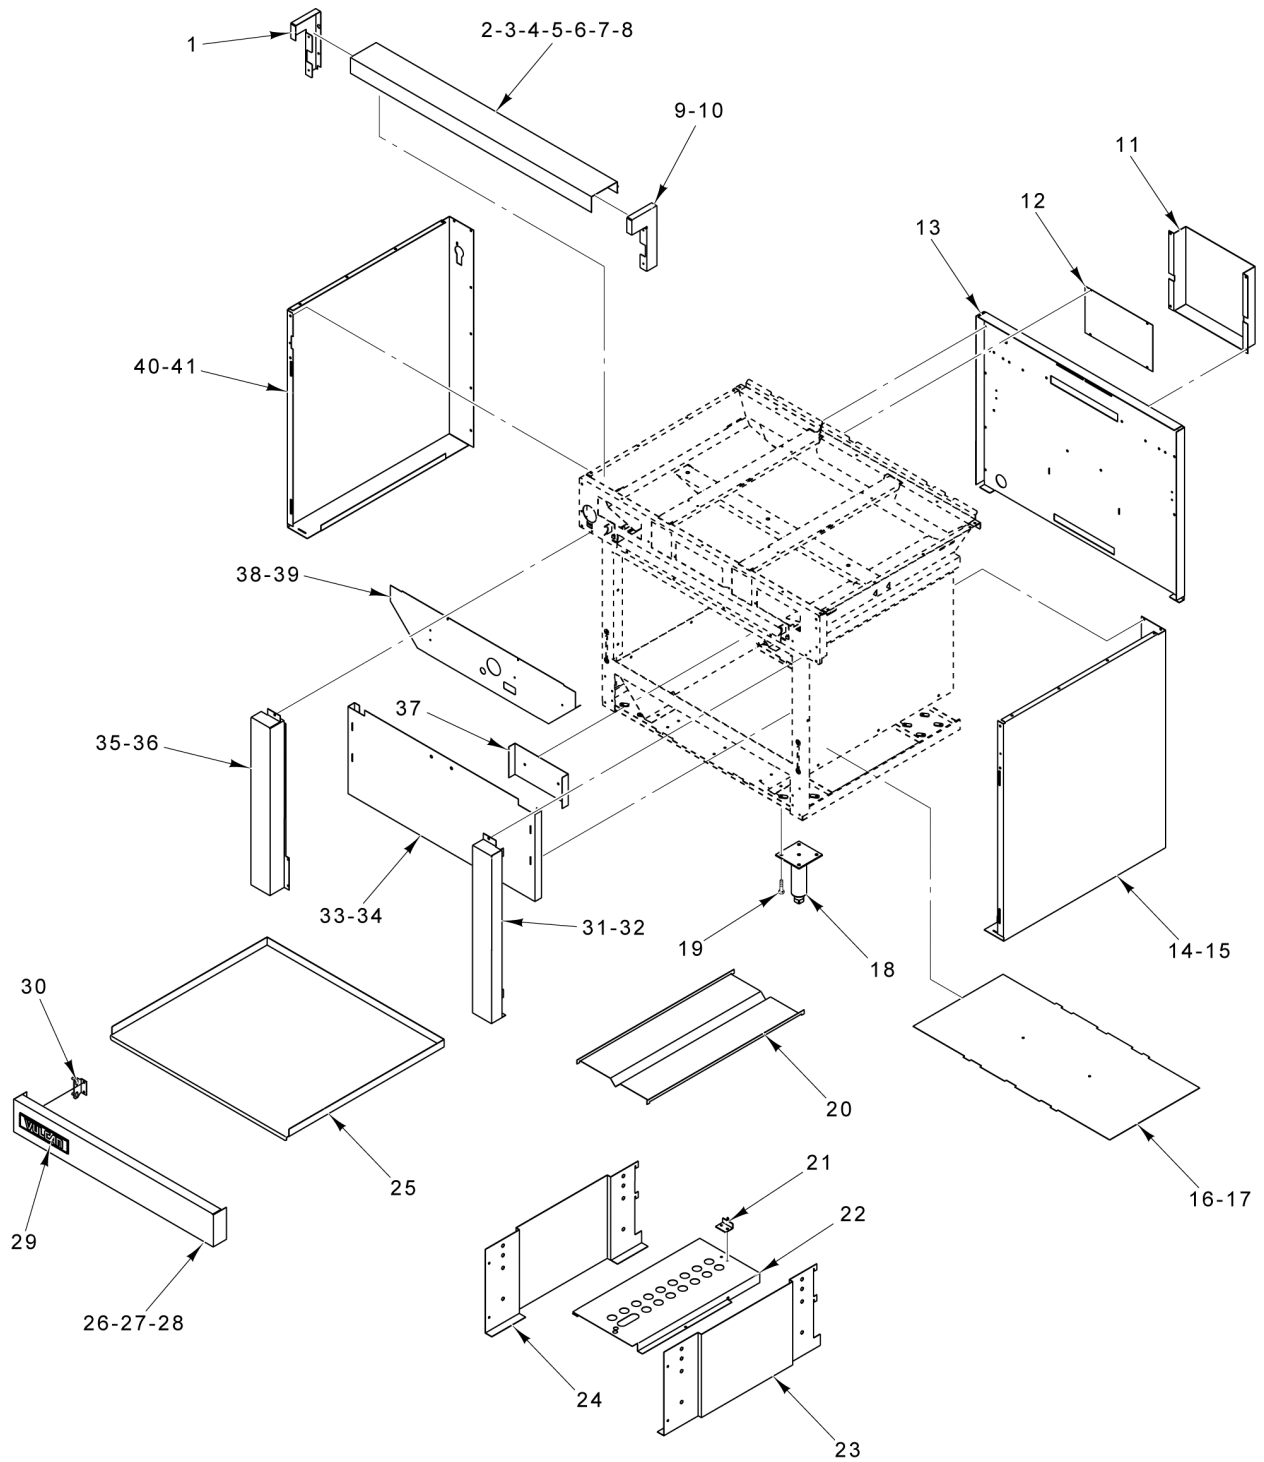

PL-59056

OVEN BODY

OVEN BODY

ILLUS. PL-59056	PART NO.	NAME OF PART	AMT.
1	00-499599-00006	Cap - End (LH).....	1
2	00-499992-00003	Front - Top (V24).....	1
3	00-499598-00003	Front - Top (V36, V36F, V60F, & V260).....	1
4	00-499979-00003	Front - Top (V60).....	1
5	00-957870-000G3	Top Front Assy. (V24) (Incls. Items 1, 2, & 9).....	1
6	00-499600-000G3	Top Front Assy. (V36 & V36F) (Incls. Items 1, 3, & 9).....	1
7	00-499980-000G3	Top Front Assy. (V60 & V60F) (Incls. Items 1, 4, & 9).....	1
8	00-499600-000G6	Top Front Assy. (V260) (Incls. Items 1, 3, & 10).....	1
9	00-499599-00005	Cap - End (RH) (V24, V36, V36F, V60, & V60F).....	1
10	00-499599-00015	Cap - End (RH) (V260).....	1
11	00-499590-00001	Flue - Chimney.....	1
12	00-499605-00001	Flue - Closure.....	1
13	00-499569-00001	Back - Frame.....	AR
14	00-499976-00002	Side - Body (RH) (SST) (V24, V60, V60F, & V260).....	1
15	00-499591-00002	Side - Body (RH) (SST) (V36 & V36F).....	1
16	00-499570-00002	Closure - Bottom (V24).....	1
17	00-499570-00001	Closure - Bottom (V36, V36F, V60, V60F, & V260).....	1
18	00-413112-00012	Leg (6 In.).....	4
19	SD-032-07	Self-Tapping Screw 10-24 x 1/2 Hex Washer Hd., Type TT.....	16
20	00-499576-00001	Baffle.....	1
21	00-417214-00001	Support - Burner.....	1
22	00-499575-00001	Support - Oven Burner.....	1
23	00-499577-00001	Liner - Oven Side (RH).....	1
24	00-499577-00002	Liner - Oven Side (LH).....	1
25	00-499563-00001	Liner - Oven Bottom.....	1
26	00-957867-00002	Panel - Kick (V24).....	1
27	00-499671-00001	Panel - Kick (V60, V60F, & V260).....	1
28	00-499671-00002	Panel - Kick (V36, V36F, V60, V60F, & V260).....	1
29	00-957916-00001	Nameplate - Vulcan (7-1/4 In.).....	1
30	00-428179-000G1	Bracket - Kick Panel Mounting.....	2
31	00-499593-00001	Trim - Edge (RH) (V36).....	1
32	00-956838-00001	Trim - Edge (RH) (V260).....	1
33	00-499580-00002	Back - Oven (V24).....	1
34	00-499580-00001	Back - Oven (V36, V36F, V60, V60F, & V260).....	1
35	00-499593-00002	Trim - Edge (LH) (V36).....	1
36	00-499991-00001	Trim - Edge (LH) (V260).....	1
37	00-499581-00001	Standoff - Oven Back.....	AR
38	00-499573-00001	Plate - Gas.....	1
39	00-499573-00002	Plate - Gas (V24).....	1
40	00-499977-00002	Side - Body (LH) (SST) (V24, V60, V60F, & V260).....	1
41	00-499592-00002	Side - Body (LH) (SST) (V36 & V36F).....	1