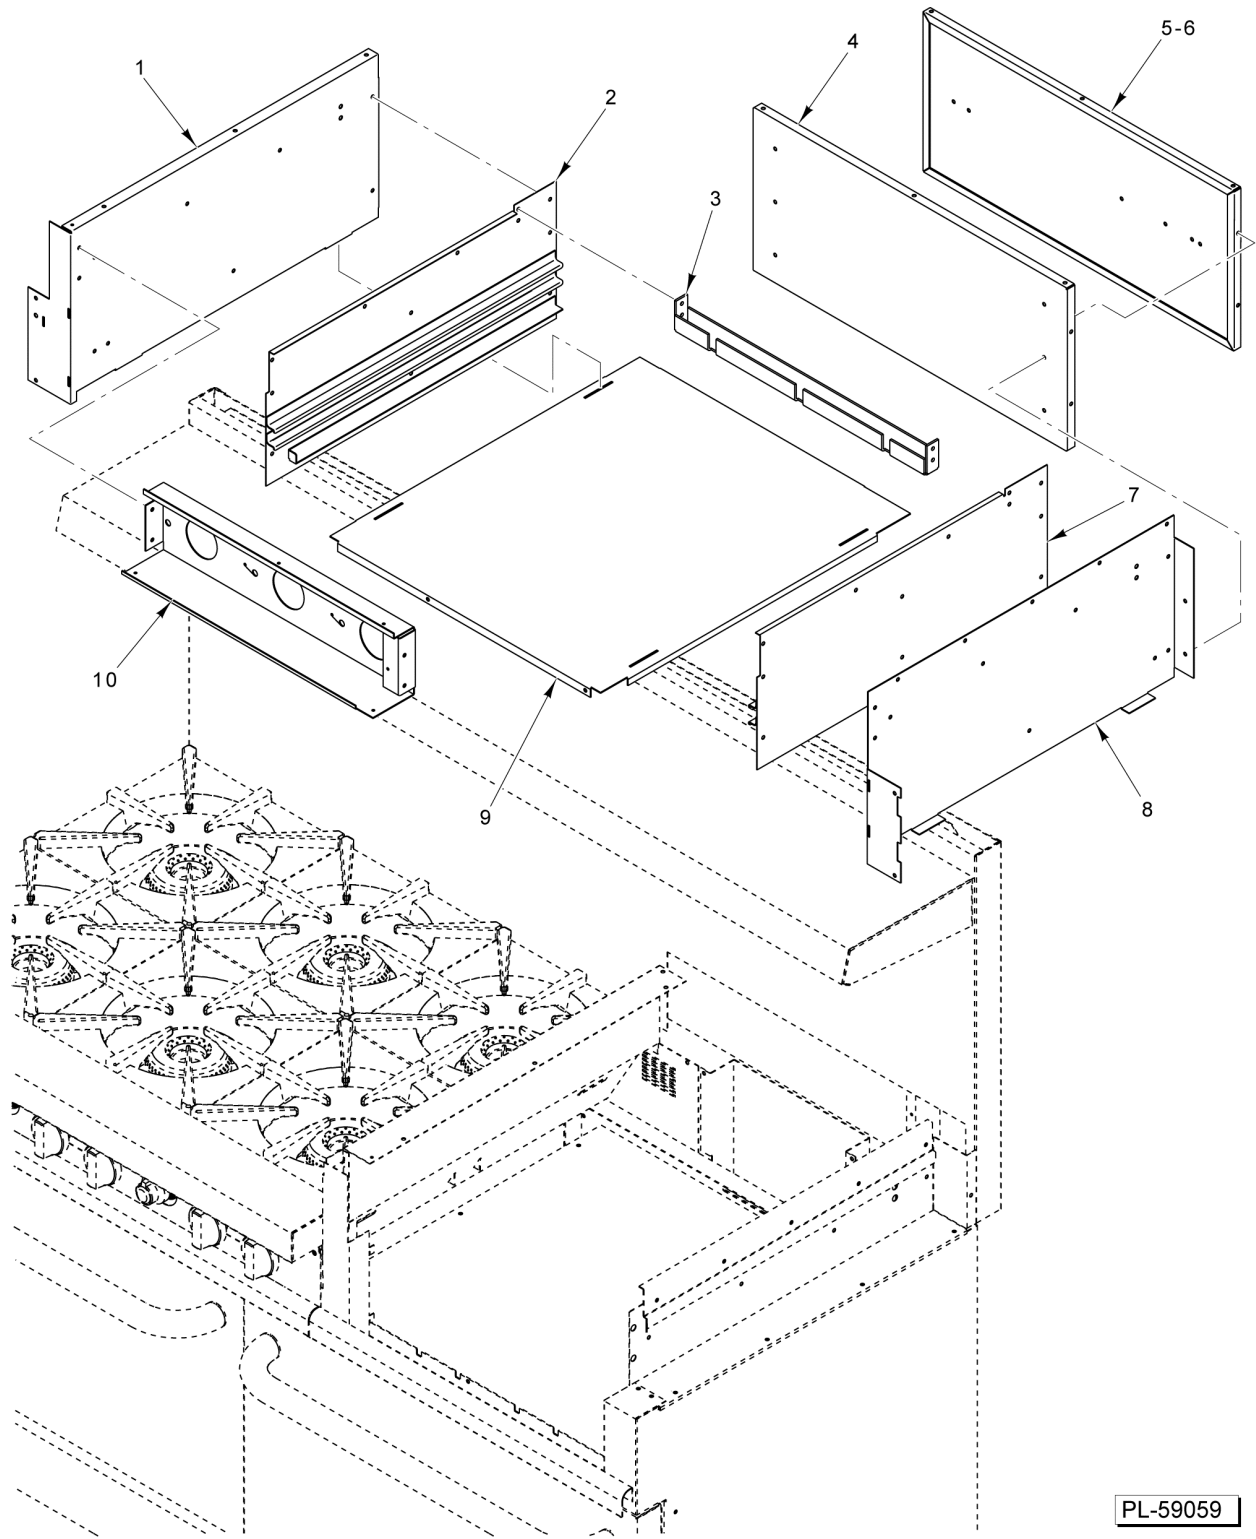

PL-59058

GRIDDLE AND BROILER BODY

GRIDDLE AND BROILER BODY

ILLUS.	PART NO.	NAME OF PART	AMT.
PL-59058			
1	00-499599-00012	Cap - End (LH).....	1
2	00-499992-00003	Front - Top.....	1
3	00-499993-000G3	Top Front Assy. (Incls. Items 1, 2, & 4).....	1
4	00-499599-00011	Cap - End (RH).....	1
5	00-499989-00001	Trim - Inside Broiler.....	1
6	00-418862-000G1	Griddle Assy. (24 In.).....	1
7	00-956839-00001	Trough - Grease.....	1
8	00-956840-000G1	Trough - Grease Assy. (Incls. Items 7 & 9).....	1
9	00-956846-00001	Handle - Grease Trough.....	1
10	00-956838-00001	Trim - Edge (RH).....	1
11	00-417670-00001	Tray - Drip.....	1
12	00-417669-000G1	Tray Weldment - Drip (Broiler) (Incls. Item 11).....	1
13	00-499603-00003	Pan - Drip.....	1
14	00-499611-000G5	Drip Pan Assy. (Incls. Items 13 & 15).....	1
15	00-424919-00001	Handle - Drip Pan (24 In.).....	1
16	00-417632-00001	Rack - Broiler Griddle.....	1
17	00-499991-00001	Trim - Edge (LH).....	1