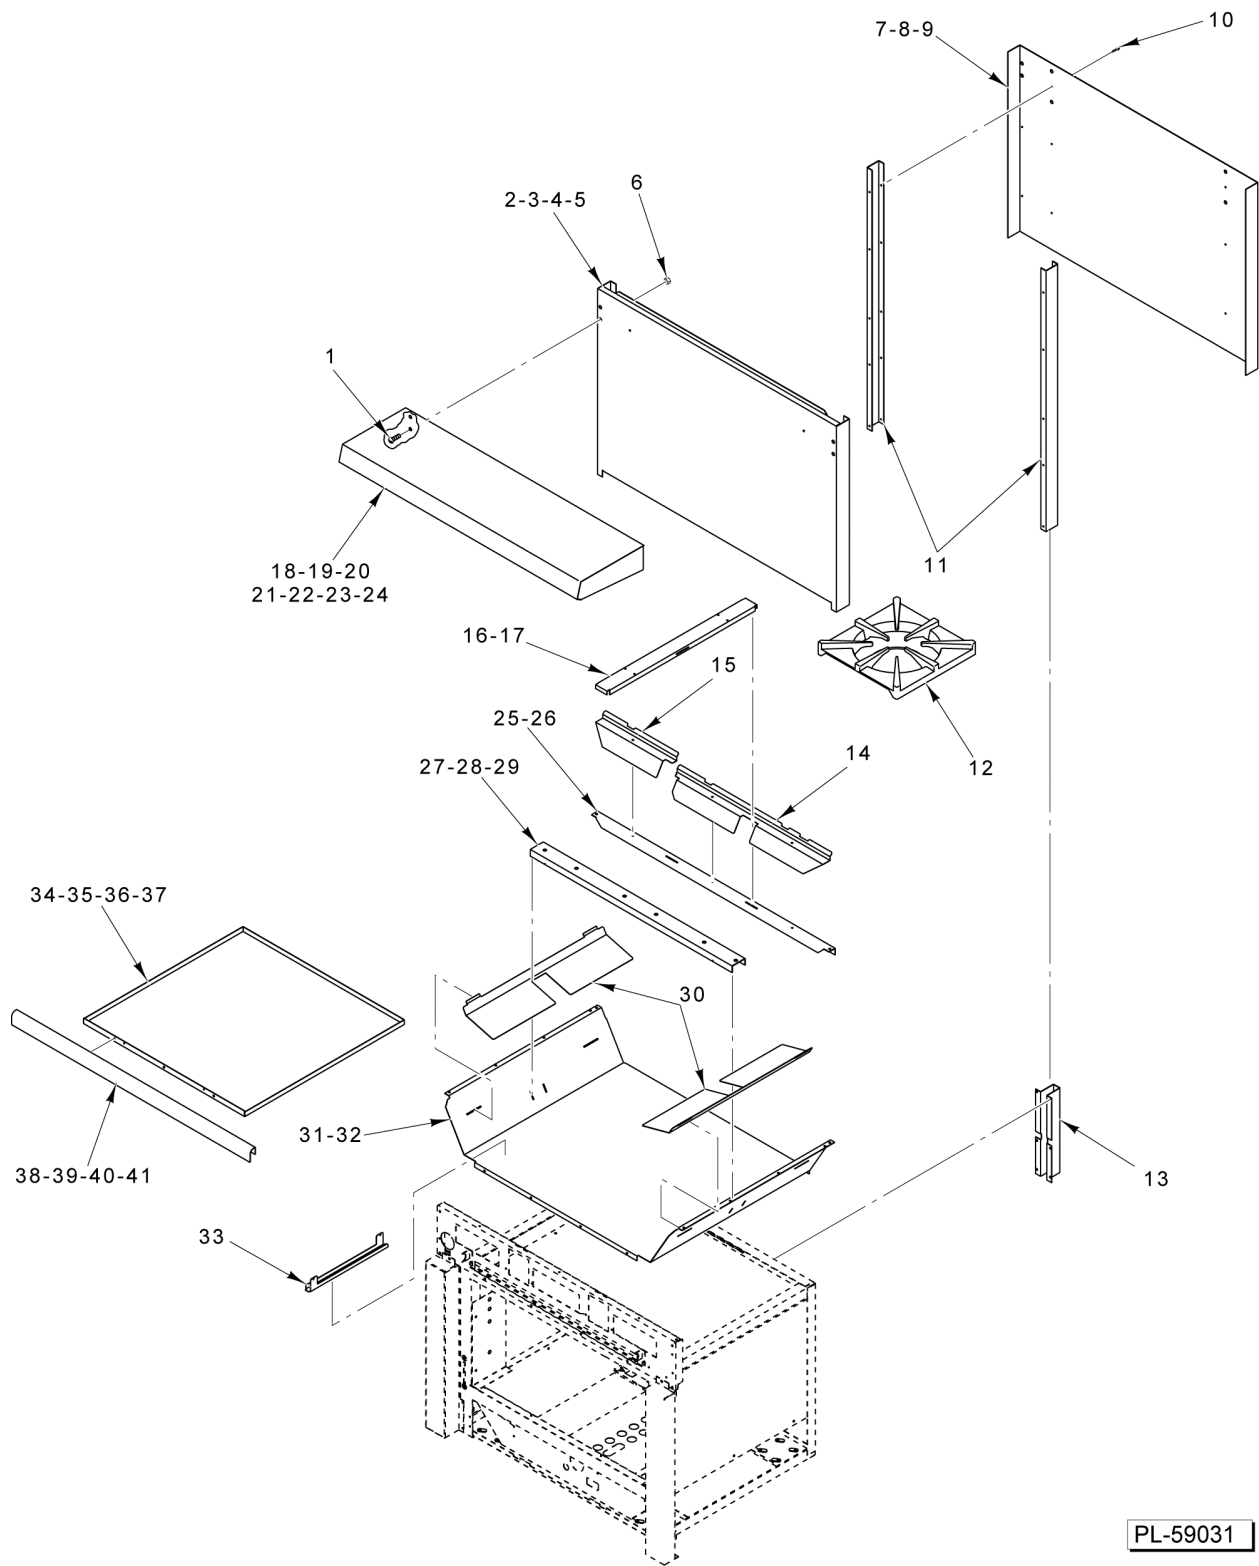

PL-59031

RANGE BODY

RANGE BODY

ILLUS. PL-59031	PART NO.	NAME OF PART	AMT.
1	SC-081-78	Mach. Screw 1/4-20 x 2-1/2 Slotted Rd. Hd.....	4
2	00-957869-00001	Backsplash (V24).....	1
3	00-499670-00001	Backsplash (V36 & V36F).....	1
4	00-499670-00002	Backsplash (V60 & V60F).....	1
5	00-499670-00003	Backsplash (V260).....	1
6	NS-046-52	Nut Assy. 1/4-20 Hex.....	4
7	00-957873-00001	Shield - Heat (V24).....	1
8	00-499588-00001	Shield - Heat (V36 & V36F).....	1
9	00-499588-00002	Shield - Heat (V60, V60F, & V260).....	1
10	SD-032-07	Self-Tapping Screw 10-24 x 1/2 Hex Washer Hd., Type TT.....	AR
11	00-499594-00001	Post - Bayonet.....	AR
12	00-956897-00001	Grate - Top.....	AR
13	00-499606-00001	Channel - Bayonet.....	AR
14	00-499589-00002	Deflector.....	AR
15	00-499589-00001	Deflector.....	AR
16	00-499587-00001	Support - Grate (V24, V36, V36F, V60, & V60F).....	AR
17	00-499587-00002	Support - Grate (V60 & V60F).....	AR
18	00-417243-000G1	Shelf (SST) (V24).....	1
19	00-417244-000G1	Shelf (SST) (V36 & V36F).....	1
20	00-417246-000G1	Shelf (SST) (V60, V60F, & V260).....	1
21	00-957912-000G1	Backsplash Assy. (With Shelf) (V24) (Incls. Items 2 & 18).....	1
22	00-499610-000G1	Backsplash Assy. (With Shelf) (V36 & V36F) (Incls. Items 3 & 19).....	1
23	00-499610-000G2	Backsplash Assy. (With Shelf) (V60 & V60F) (Incls. Items 4 & 20).....	1
24	00-499610-000G3	Backsplash Assy. (With Shelf) (V260) (Incls. Items 5 & 20).....	1
25	00-499583-00001	Channel - Rear (V36, V60, V60F, & V260).....	1
26	00-499583-00002	Channel - Rear (V24 & V60).....	1
27	00-499585-00001	Support - Burner (V36, V60, V60F, & V260).....	AR
28	00-499585-00002	Support - Burner (V36F).....	AR
29	00-499585-00003	Support - Burner (V24 & V60).....	AR
30	00-499586-00001	Deflector - Drip.....	AR
31	00-499582-00002	Box - Burner (V24, V60, & V60F).....	1
32	00-499582-00001	Box - Burner (V36, V36F, V60, V60F, & V260).....	1
33	00-956896-00001	Guide - Drip Tray.....	2
34	00-499603-00002	Pan - Drip (V24, V60, & V60F).....	1
35	00-499603-00001	Pan - Drip (V36, V36F, V60, V60F, & V260).....	1
36	00-499603-00003	Pan - Drip (V260).....	1
37	00-499611-000G5	Drip Pan Assy. (V260) (Incls. Items 36 & 39).....	1
38	00-424919-00001	Handle - Drip Pan (24 In.) (V24, V60, & V60F).....	1
39	00-424920-00001	Handle - Drip Pan (36 In.) (V36, V36F, V60, V60F, & V260).....	1
40	00-499611-000G1	Drip Pan Assy. (V36, V36F, V60, V60F, & V260) (Incls. Items 35 & 39).....	1
41	00-499611-000G3	Drip Pan Assy. (V24, V60, & V60F) (Incls. Items 34 & 38).....	1