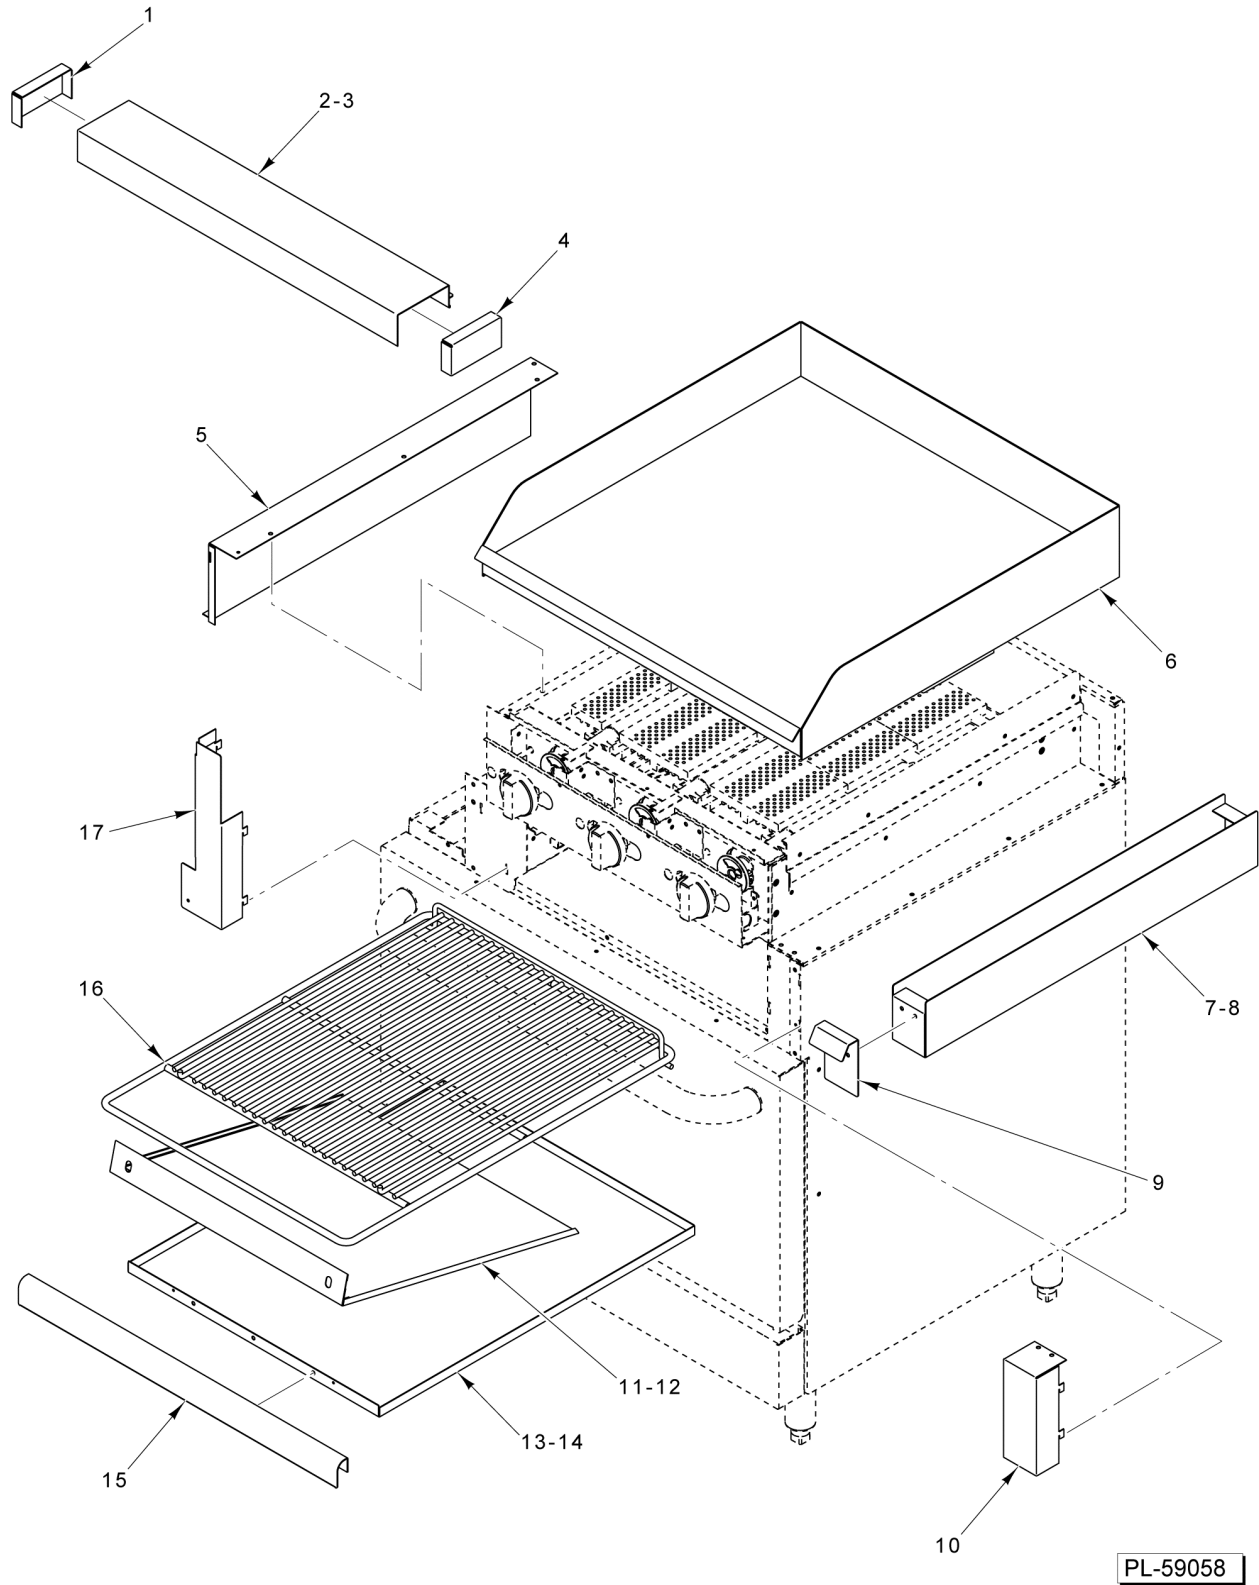

PL-59058

GRIDDLE AND BROILER BODY

GRIDDLE AND BROILER BODY

ILLUS.	PART NO.	NAME OF PART	AMT.
PL-59058			
1	00-499599-00012	Cap - End (LH).....	1
2	00-499992-00003	Front - Top.....	1
3	00-499993-000G3	Top Front Assy. (Incls. Items 1, 2, & 4).....	1
4	00-499599-00011	Cap - End (RH).....	1
5	00-499989-00001	Trim - Inside Broiler.....	1
6	00-418862-000G1	Griddle Assy. (24 In.).....	1
7	00-956839-00001	Trough - Grease.....	1
8	00-956840-000G1	Trough - Grease Assy. (Incls. Items 7 & 9).....	1
9	00-956846-00001	Handle - Grease Trough.....	1
10	00-956838-00001	Trim - Edge (RH).....	1
11	00-417670-00001	Tray - Drip.....	1
12	00-417669-000G1	Tray Weldment - Drip (Broiler) (Incls. Item 11).....	1
13	00-499603-00003	Pan - Drip.....	1
14	00-499611-000G5	Drip Pan Assy. (Incls. Items 13 & 15).....	1
15	00-424919-00001	Handle - Drip Pan (24 In.).....	1
16	00-417632-00001	Rack - Broiler Griddle.....	1
17	00-499991-00001	Trim - Edge (LH).....	1