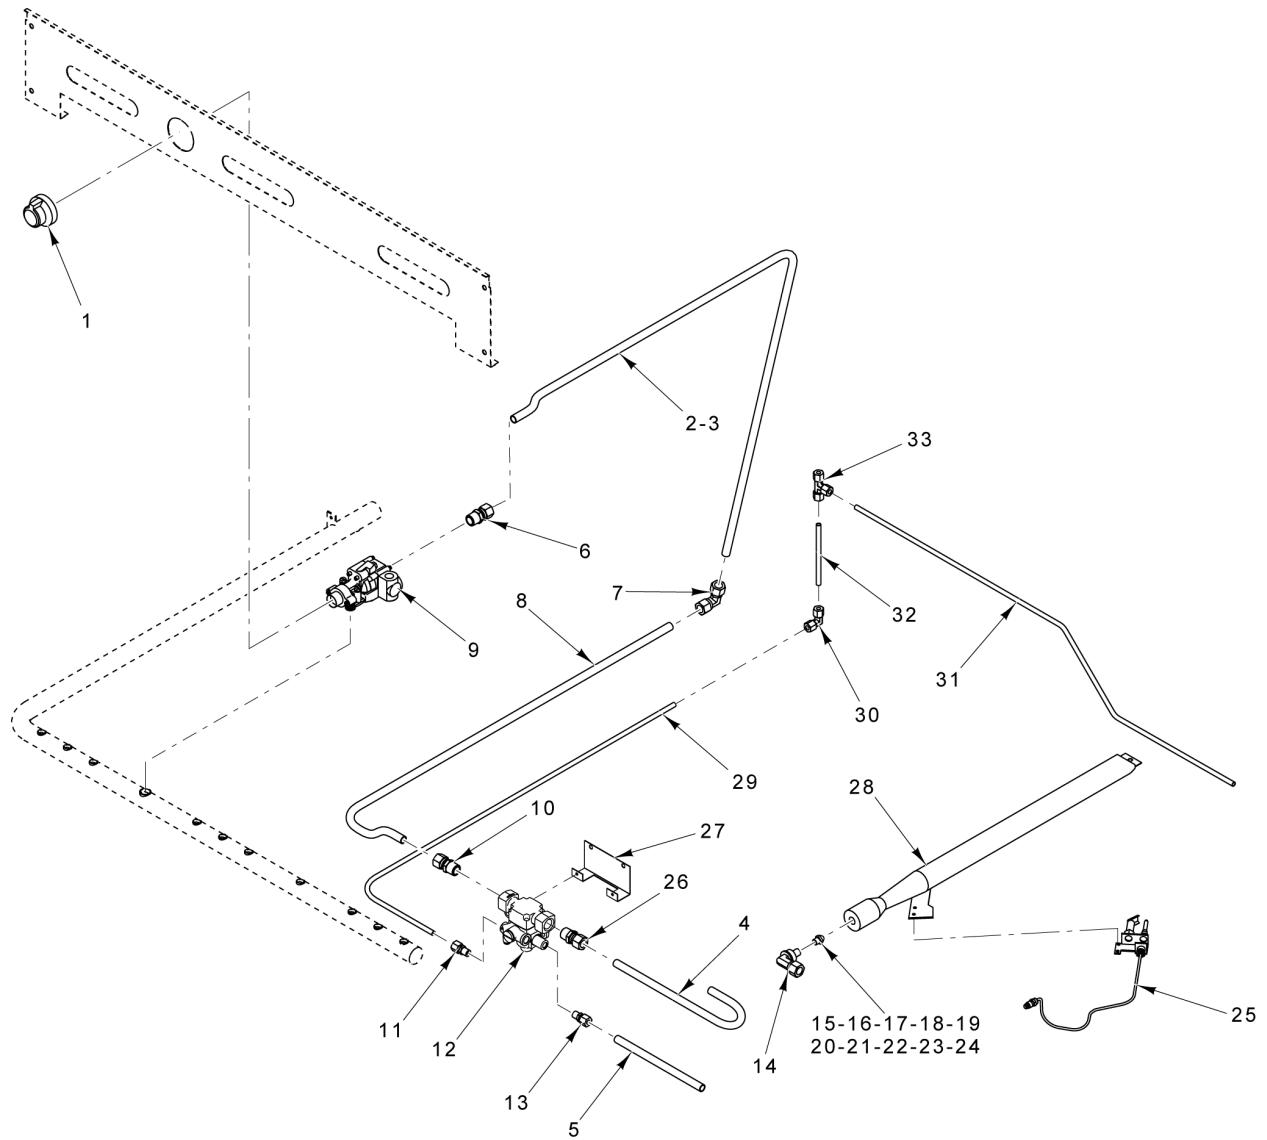

34 00-412787-00001 Burner - Pilot (NAT)
35 00-412787-00002 Burner - Pilot (PRO)
PARTS NOT ILLUSTRATED

PL-60497

**GAS OVEN COMPONENTS
(BUILT AFTER 9/1/2013)**

**GAS OVEN COMPONENTS
(BUILT AFTER 9/1/2013)**

ILLUS. PL-60497	PART NO.	NAME OF PART	AMT.
1	00-499678-00001	Knob (Black).....	1
2	00-956894-00001	Tube - Burner (Thermostat to Fitting) (V24, V60, V60F, & V260).....	1
3	00-499607-00001	Tube - Burner (Thermostat to Fitting) (V36 & V36F).....	1
4	00-426508-00010	Tube - Flex 7/16" O.D. 10" Lg.....	1
5	00-426505-00014	Tube - Flex 1/4" O.D. 14" Lg.....	1
6	FP-085-42	Fitting - Tube (7/16 TBG X 3/8 MPT).....	1
7	FP-085-97	Fitting - Tube 7/16 x 7/16 Brass Elbow 90 Deg.....	1
8	00-499608-00001	Tube - Burner (Fitting to Safety).....	1
9	00-499983-000G1	Thermostat Assy.....	1
10	FP-085-42	Fitting - Tube (7/16 TBG X 3/8 MPT).....	1
11	FP-078-49	Fitting - Tube (1/4 In.) (Brass).....	1
12	00-959573-00001	Valve - Safety.....	1
13	FP-078-49	Fitting - Tube (1/4 In.) (Brass).....	1
14	00-404079-0000F	Elbow 7/16 Orifice.....	1
15	00-010901-00034	Orifice - Spud (Sea Level) (NAT).....	1
16	00-010901-00036	Orifice - Spud (2000-3999) (NAT).....	1
17	00-010901-00037	Orifice - Spud (4000-5999) (NAT).....	1
18	00-010901-00038	Orifice - Spud (6000-7999) (NAT).....	1
19	00-010901-00040	Orifice - Spud (8000-10000) (NAT).....	1
20	00-010901-00050	Orifice - Spud (Sea Level) (LP).....	1
21	00-010901-00052	Orifice - Spud (2000-3999) (LP).....	1
22	00-010901-00052	Orifice - Spud (4000-5999) (LP).....	1
23	00-010901-00053	Orifice - Spud (6000-7999) (LP).....	1
24	00-010901-00053	Orifice - Spud (8000-10000) (LP).....	1
25	00-412788-00003	Thermocouple (T46) (24 In.).....	1
26	FP-085-42	Fitting - Tube (7/16 TBG X 3/8 MPT).....	1
27	00-499604-00002	Bracket - Safety Mounting.....	1
28	00-413225-000G1	Burner Assy. - Oven.....	1
29	00-499609-00001	Tube - Pilot (Fitting to Safety).....	1
30	FP-047-22	Fitting - Tube 1/4.....	1
31	00-956895-00001	Tube - Pilot (Crossover) (V60, V60F, & V260).....	1
32	00-413331-00002	Tube - Pilot (V60, V60F, & V260).....	1
33	FP-081-74	Tee 1/4 Tube (V60, V60F, & V260).....	1
34	00-412787-00001	Pilot - Oven (NAT).....	1
35	00-412787-00002	Pilot - Oven (LP).....	1