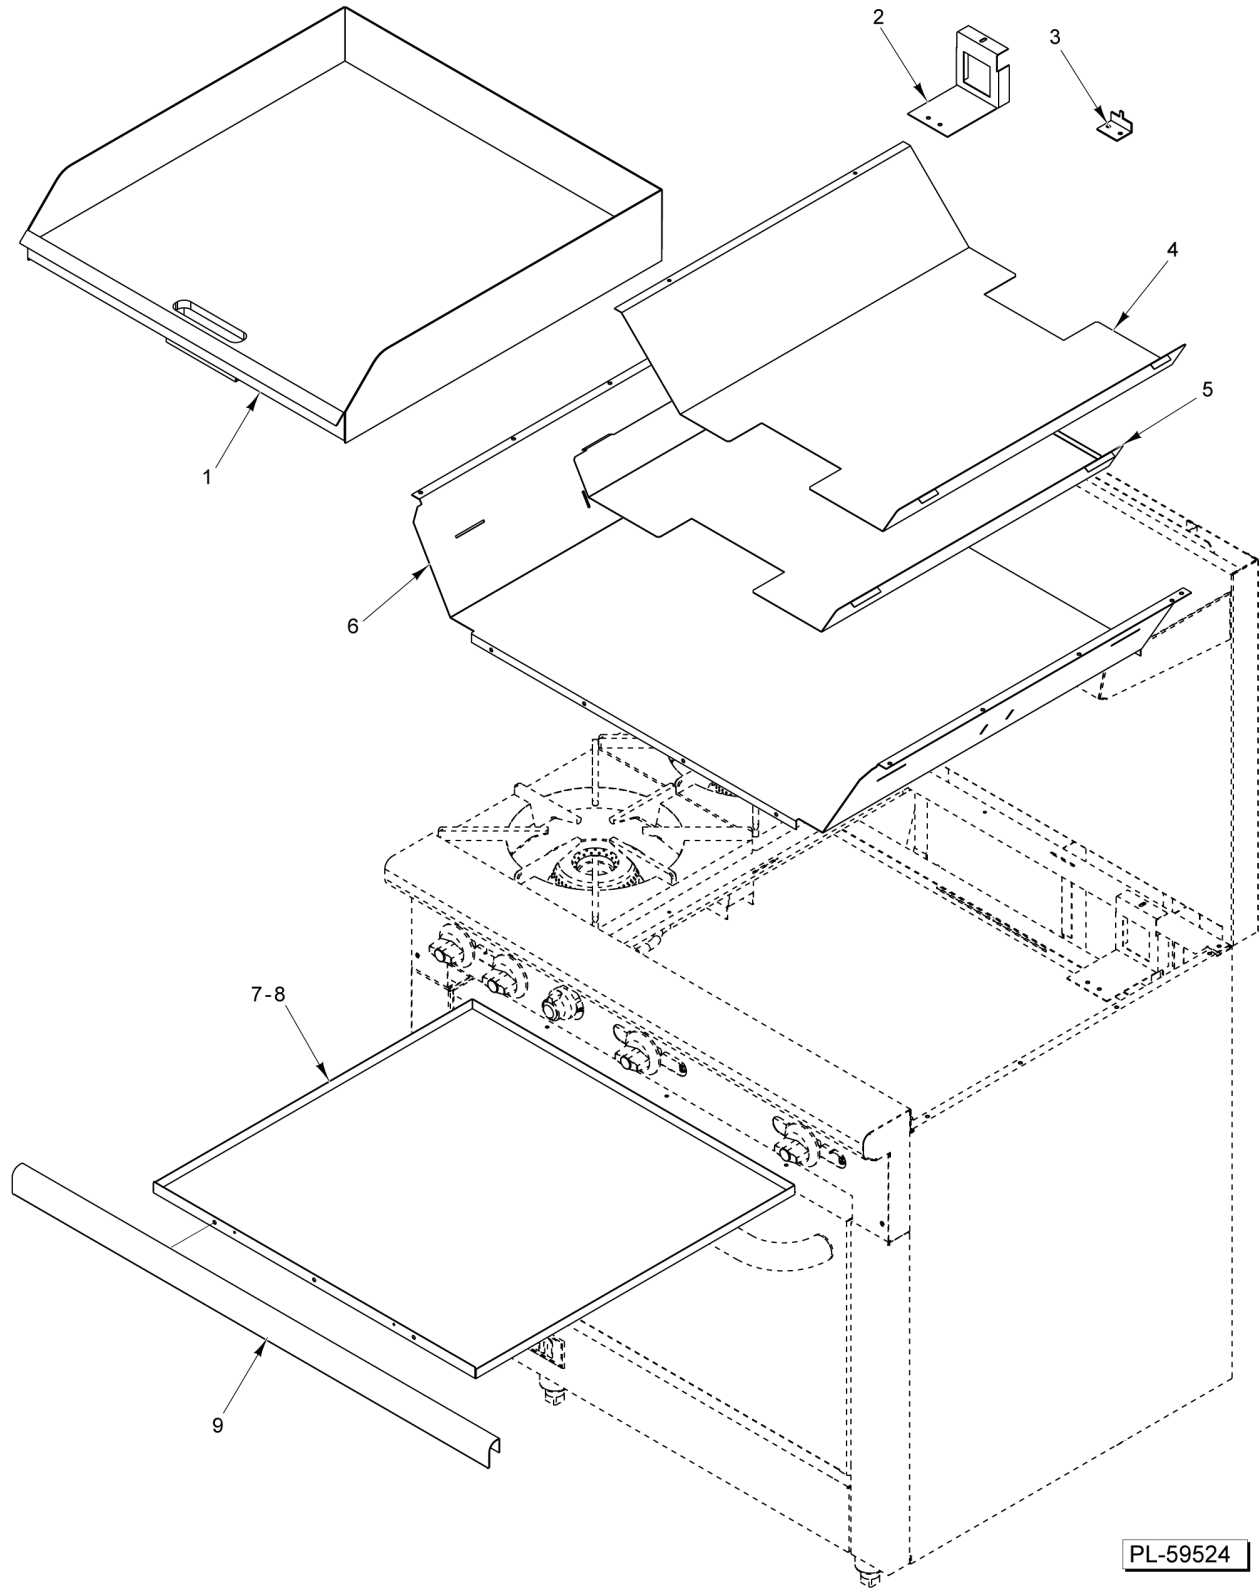

**GRIDDLE BODY
(PREVIOUS CONSTRUCTION)**

**GRIDDLE BODY
(PREVIOUS CONSTRUCTION)**

ILLUS.	PART NO.	NAME OF PART	AMT.
PL-59524			
1	00-499669-000G1	Griddle Assy.....	1
2	00-956847-00001	Support - Rear Griddle Burner.....	2
3	00-417214-00001	Support - Burner.....	1
4	00-956848-00001	Deflector - Griddle Side (V36F).....	1
5	00-957917-00001	Pan.....	1
6	00-499582-00002	Box - Burner.....	1
7	00-499611-000G3	Drip Pan Assy. (Incls. Items 8 & 9).....	1
8	00-499603-00002	Pan - Drip.....	1
9	00-424919-00001	Handle - Drip Pan (24 In.).....	1