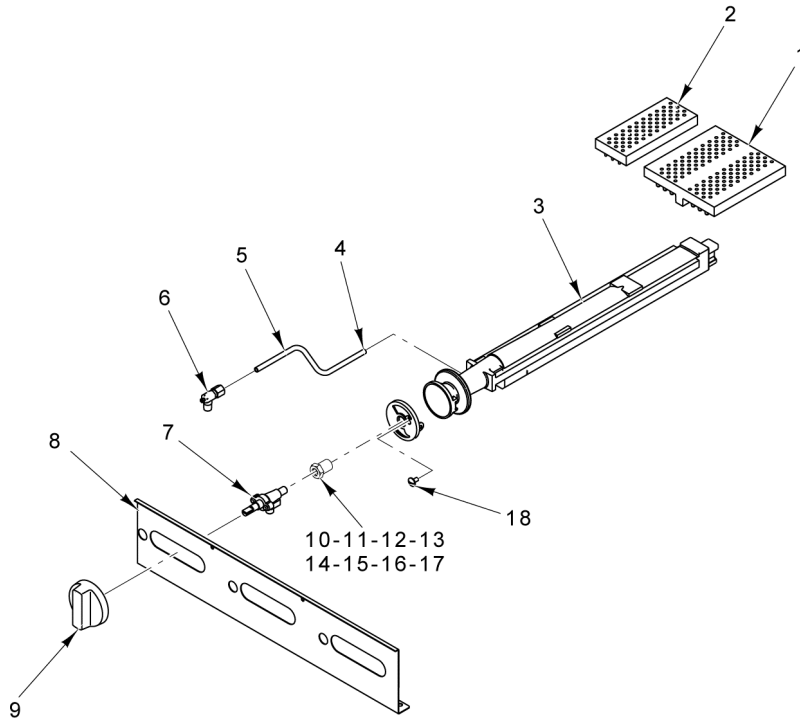

19	00-408279-00020	Regulator - Pressure (NAT) (V24, V36, & V36F)
20	00-408279-00005	Regulator - Pressure (NAT) (V60, V60F, & V260)
21	00-408279-00021	Regulator - Pressure (PRO) (V24, V36, & V36F)
22	00-408279-00006	Regulator - Pressure (PRO) (V60, V60F, & V260)

PARTS NOT ILLUSTRATED

PL-59055

GRIDDLE AND BROILER COMPONENTS