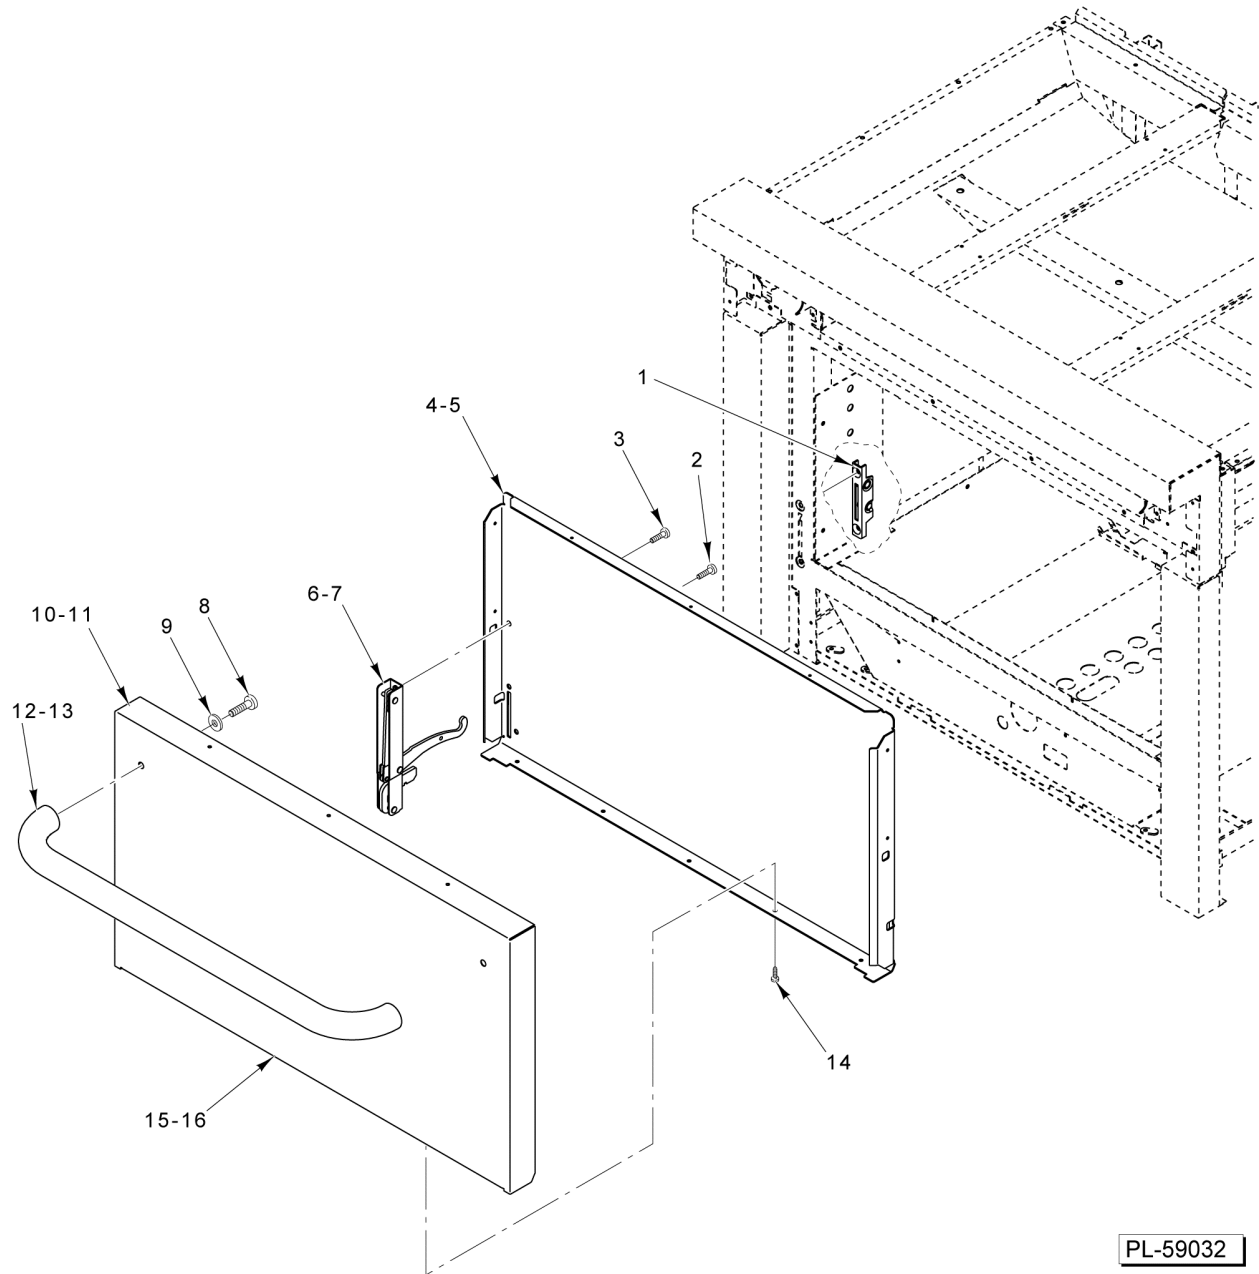

PL-59032

DOOR

DOOR

ILLUS.	PART NO.	NAME OF PART	AMT.
PL-59032			
1	00-497029-00001	Door Hinge Stop.....	2
2	00-497080-00001	Screw 1/4-20 x 3/8 Truss Hd.....	2
3	00-723369	Mach. Screw 1/4-20 x 1/2 Phil. Truss Hd.....	4
4	00-956755	Liner - Door (V36, V36F, V60, V60F, & V260).....	1
5	00-957915-00001	Liner - Door (V24).....	1
6	00-497027-00001	Hinge - Door Spring (RH).....	1
7	00-497027-00002	Hinge - Door Spring (LH).....	1
8	SD-037-70	Self-Tapping Screw 1/4-20 x 1/2 Hex Washer Hd., Type TT.....	2
9	00-499981-00001	Washer.....	2
10	00-499601-00002	Panel - Door (V36, V36F, V60, V60F, & V260).....	1
11	00-957868-00002	Panel - Door (V24).....	1
12	00-957911-00001	Handle (V36, V36F, V60, V60F, & V260).....	1
13	00-957911-00002	Handle (V24).....	1
14	SD-008-27	Self-Tapping Screw 10-16 x 1/2 Phil. Truss Hd., Type B.....	8
15	00-499612-000G3	Door Assy. (V36, V36F, V60, V60F, & V260) (Incls. Items 2, 3, 4, 6 thru 10, & 12)	1
16	00-957910-000G3	Door Assy. (V24) (Incls. Items 2, 3, 5 thru 9, 11, & 13).....	1