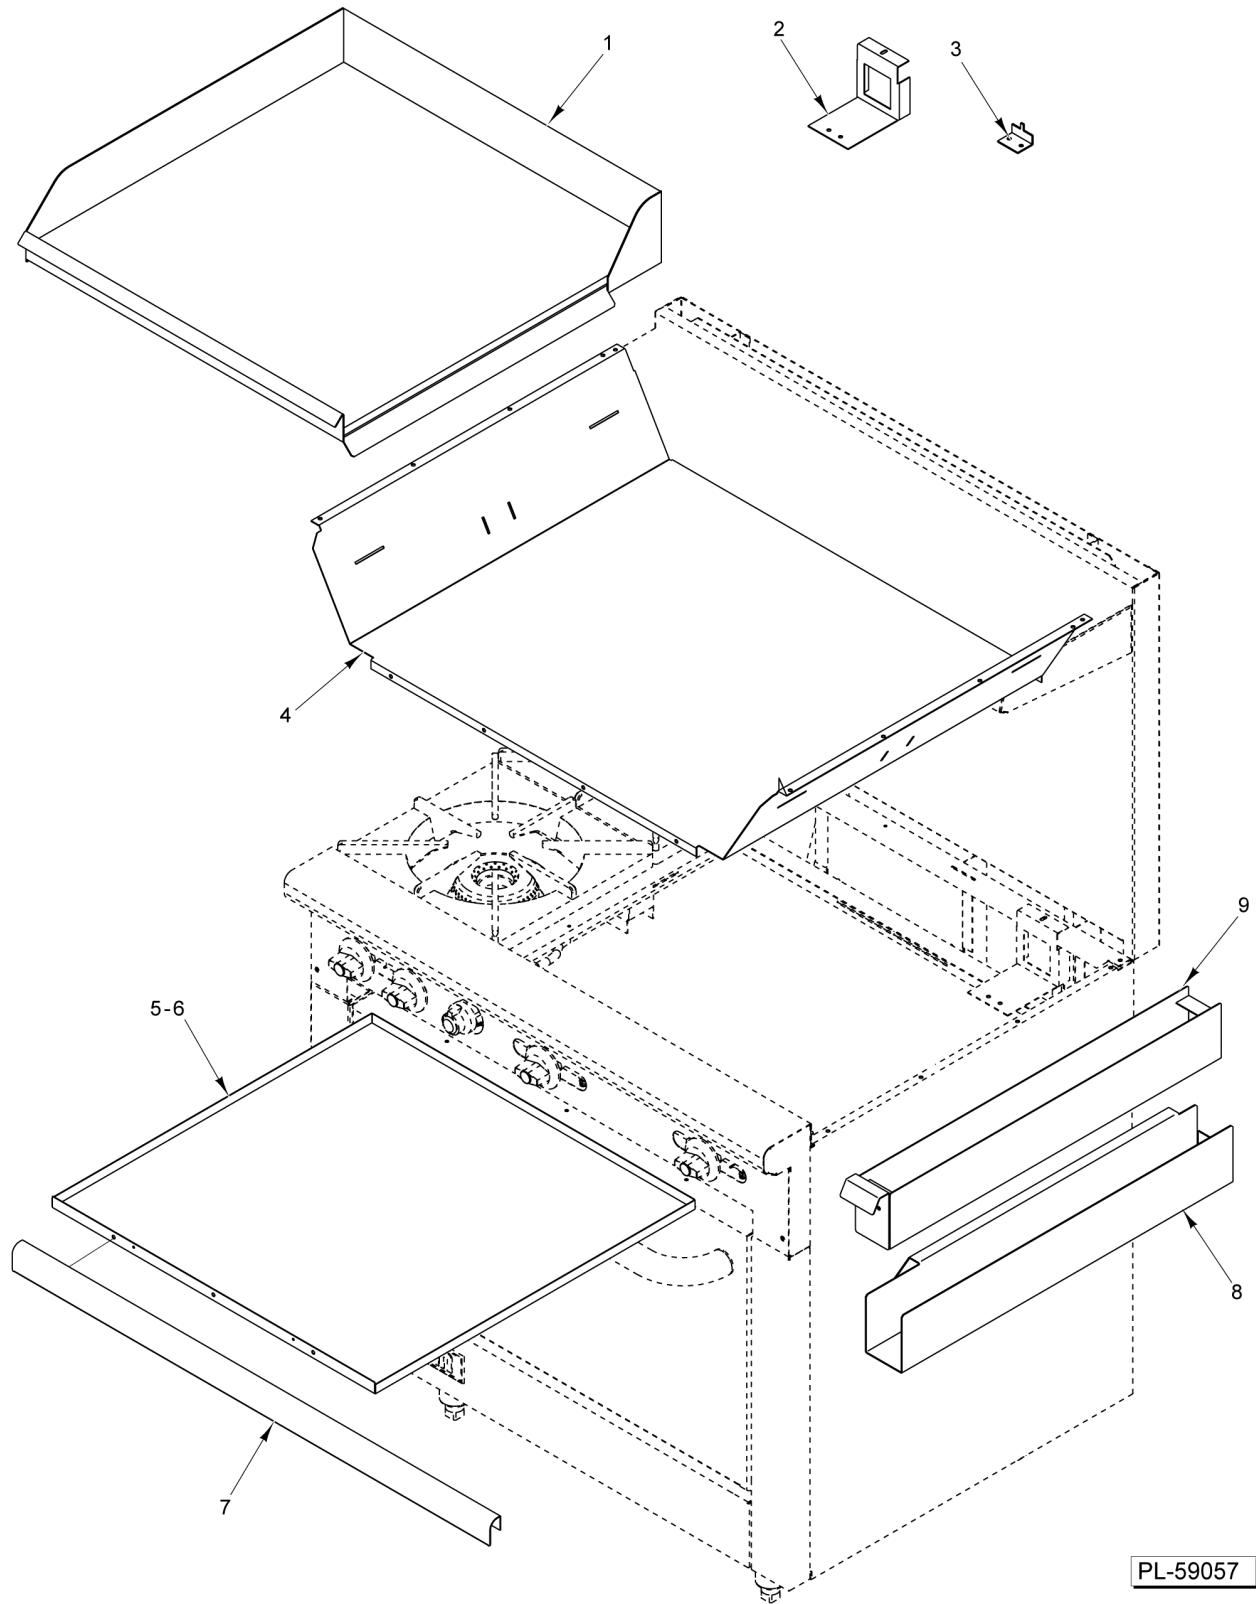

**GRIDDLE BODY
(CURRENT CONSTRUCTION)**

**GRIDDLE BODY
(CURRENT CONSTRUCTION)**

ILLUS.	PART NO.	NAME OF PART	AMT.
PL-59057			
1	00-958800-000G1	Griddle Assy.....	1
2	00-956847-00001	Support - Rear Griddle Burner.....	2
3	00-417214-00001	Support - Burner.....	1
4	00-499582-00002	Box - Burner.....	1
5	00-499611-000G3	Drip Pan Assy. (Incls. Items 6 & 7).....	1
6	00-499603-00002	Pan - Drip.....	1
7	00-424919-00001	Handle - Drip Pan (24 In.).....	1
8	00-956840-000G1	Trough - Grease Assy.....	1
9	00-958796-00001	Holder - Trough.....	1