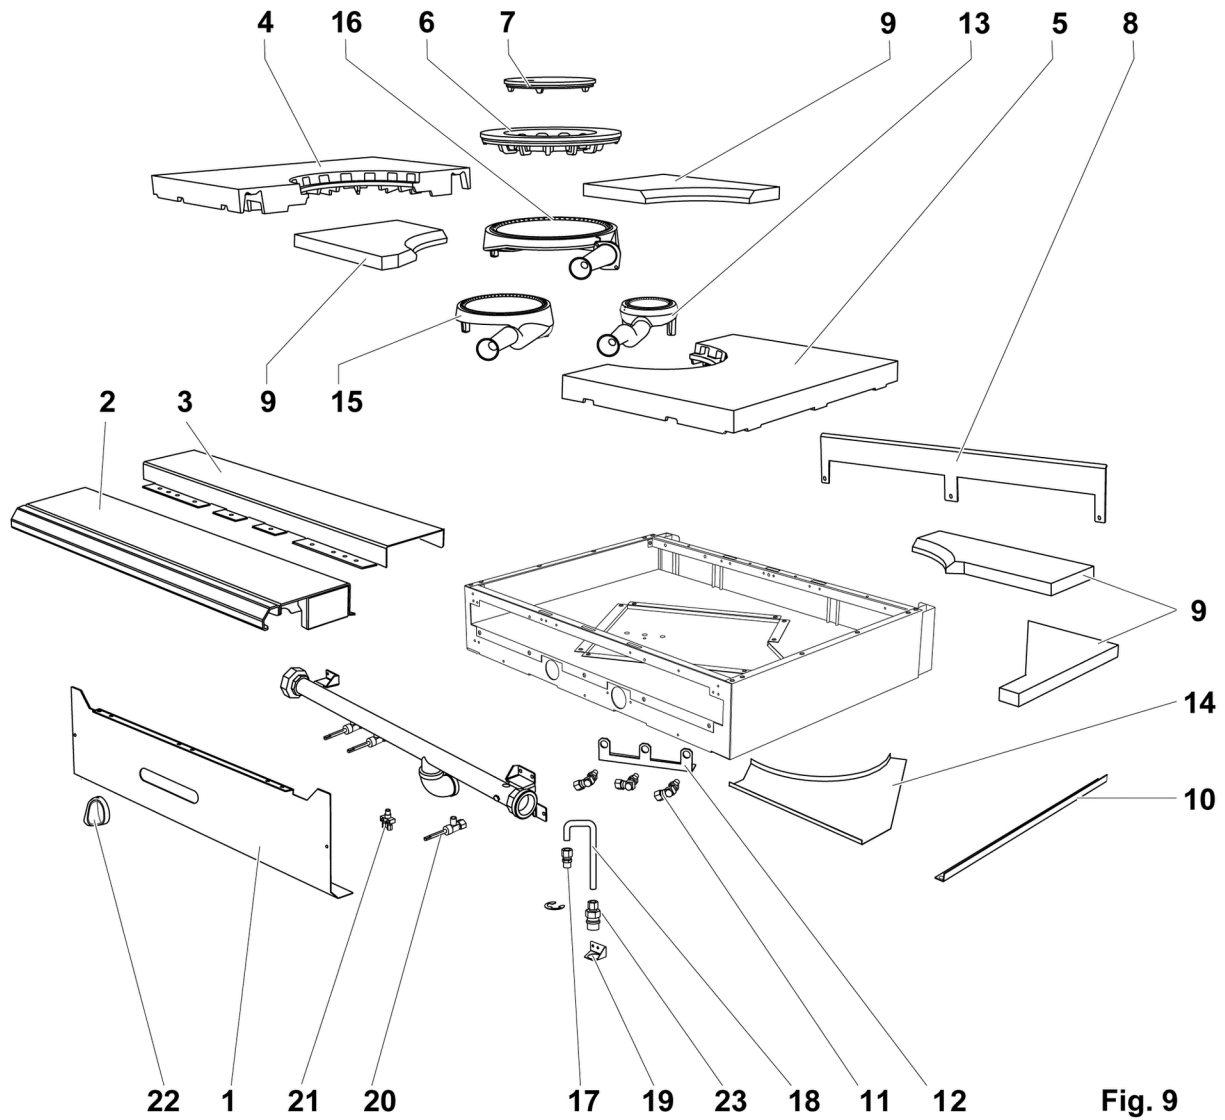

36" & 24" CHAR BROILER

ILLUS.	PART NO.	NAME OF PART	AMT.
PL-F37419 FIG-8			
1	00-957574-00001	Cover - Manifold 36" Char Broiler.....	1
	00-957567-00001	Cover - Manifold 24" Char Broiler.....	1
2	00-499006-000G2	Tray - Crumb (SST) 36" Char Broiler.....	1
	00-956724-000G2	Tray - Crumb (SST) 24" Char Broiler.....	1
3	00-499555-00001	Disconnect - Gas Female.....	1
4	00-499047-00001	Bracket - Disconnect.....	1
5	00-957814-00001	Valve - Dual Pilot.....	1
6	00-788541-0000A	Tube - Pilot, Flex (W/Tip).....	1
7	00-499425-000G1	Front Top Assy. 36" Char Broiler.....	1
	00-956705-000G1	Front Top Assy. 24" Char Broiler.....	1
8	00-957235-000G1	Front Top Assy - Condiment Rail 36" Char Broiler.....	1
	00-957239-000G1	Front Top Slide Rail Assy. 36" Char Broiler.....	1
	00-957357-000G1	Front Top Assy. - Condiment Rail 24" Char Broiler.....	1
9	00-412852-00001	Grate - Top Straight.....	6
	00-722131	Grate - Slanted 6-RIB 24" Char Broiler 24" Char Broiler.....	2
10	00-710407	Radiant.....	6
11	00-956614-00002	Supercharger.....	5
12	00-418051-0000F	Hood - Orifice.....	6
13	00-957413-00001	Burner Assy.....	6
14	00-710455	Burner Rod.....	6
15	FP-012-02	Fitting - Tube 1/2 TBG X 3/8 MPT.....	1
16	00-426509-00010	Tube - Flex 1/2" O.D. 10" Lg.....	1
17	00-499712-00001	Knob - HD Burner.....	3
18	00-719383	W/O Plug.....	6
19	00-722425	Tubing - Flex 3/8" X 8" Lg.....	3
20	00-957348-00001	Valve - Gas.....	3
21	00-714676	New Part.....	1
22	00-722468	NLA - Obsolete--3/8" Tube 1-1/4" Long.....	1
23	00-956748-00001	Heat Deflector.....	6
24	00-957412-00001	Bracket - Dual Pilot.....	AR
25	00-957335-00001	Stabilizer - Burner.....	6
26	00-719329	Air Mixer Assy.....	6
27	00-499615-00002	Deflector - Rear (SST) 36" Char Broiler.....	1
	00-956725-00002	Deflector - Rear (SST) 24" Char Broiler.....	1
28	00-497984-00001	Retainer - Grate.....	2
	00-957067-000G1	Riser - Stub 36" W/Alum. Back 36" Char Broiler.....	1
	00-957066-000G1	Riser - Stub 24" W/Alum. Back 24" Char Broiler.....	1

36" & 18" FRENCH TOP RADIAL FIN HOT TOP