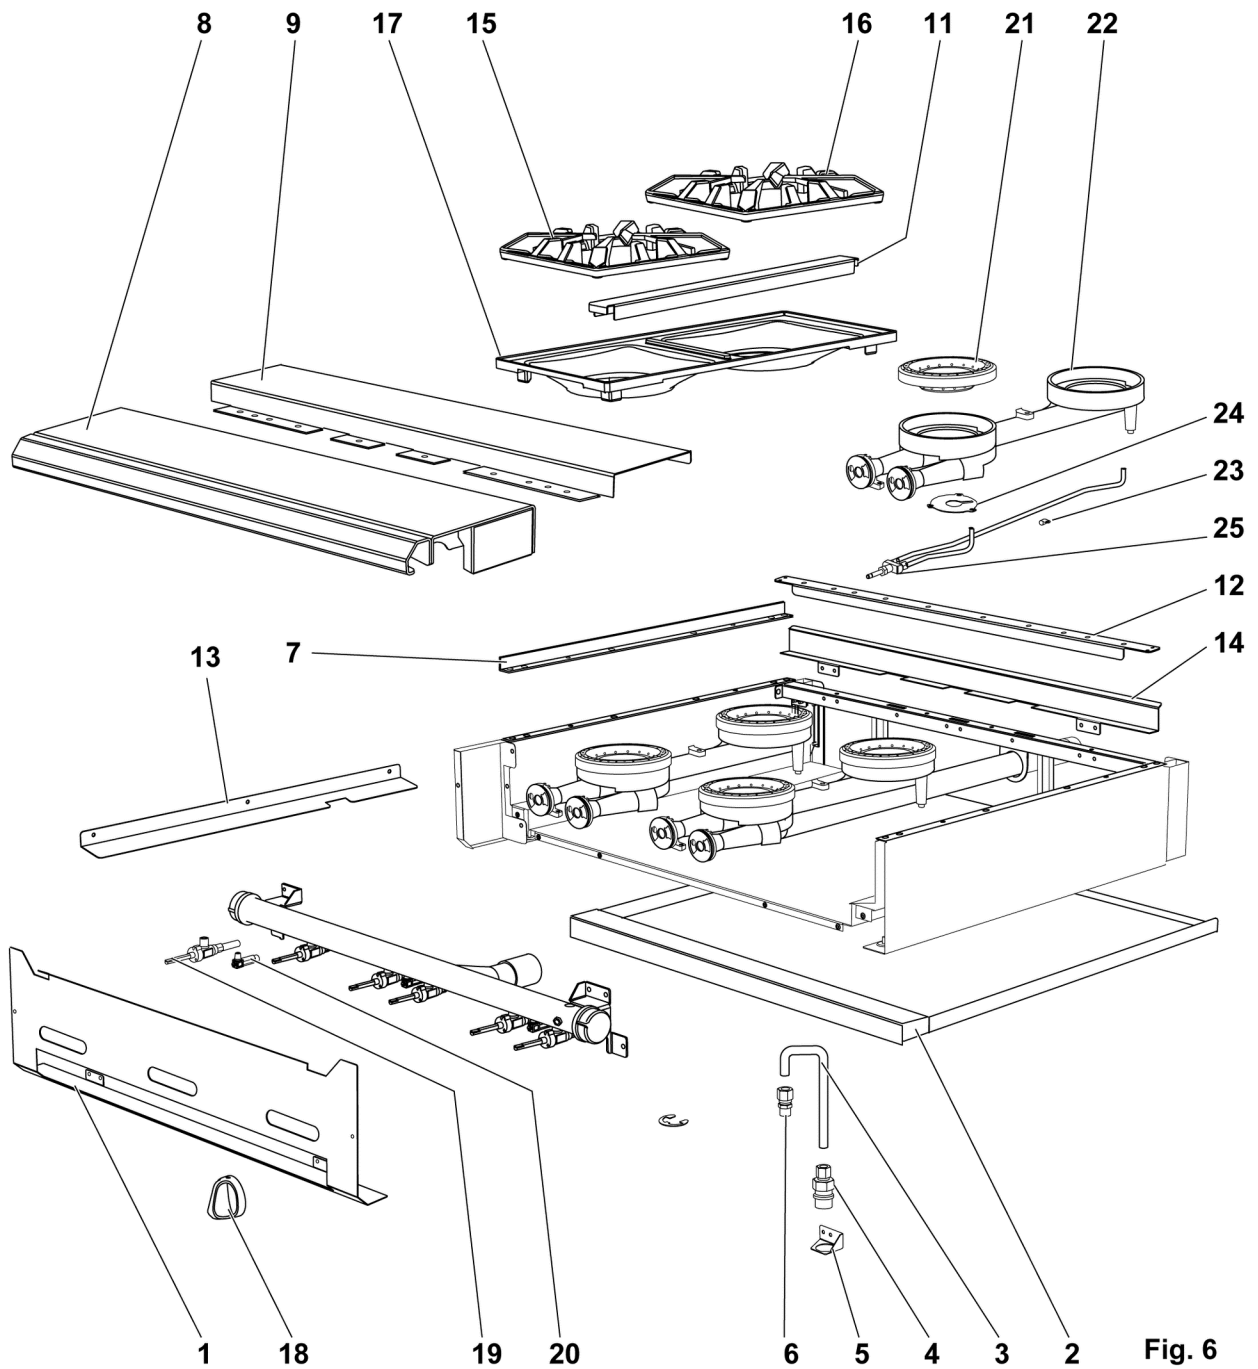

* Not Shown

Fig. 5

"C" MODEL GAS MANIFOLD ASSY

"C" MODEL GAS MANIFOLD ASSY

ILLUS.	PART NO.	NAME OF PART	AMT.
		PL-F37419 FIG-5	
1	00-499651-00003	Bracket - Mounting Gas (Convection).....	1
2	00-497765-00001	Valve - Pilot Safety - Basso.....	1
3	FP-035-47	PIPE - 3/8 X 1.125 (TBE) (BLKSTL).....	1
4	00-428045-00001	Gas Solenoid Valve.....	1
5	00-719971	Valve - Gas Manual Shut-Off.....	1
6	FP-019-10	Tee - 3/8 X 3/8 X 3/8 (BLKSTL).....	1
7	FP-085-68	Fitting- Elbow (7/16 TBG X 3/8 MPT).....	1
8	00-956615-00002	Bracket - Manifold Support.....	1
9	SC-060-38	Cap Screw 1/4-20 X 5/8 Hex Hd.....	1
10	NS-044-09	Nut Assy. 10-24 Hex KEPS.....	1
11	SD-032-07	Self-Tapping Screw 10-24 x 1/2 Hex Washer Hd., Type TT.....	1
12	FP-012-03	Fitting - Elbow 1/2 TBG X 3/8 MPT.....	1
13	FP-012-21	Elbow 90 Deg. (1/8 Male Pipe x 1/4 Tube).....	1
14	00-404193-00001	Valve - Pilot.....	1
15	FP-026-04	Bushing - Pipe 3/8 to 1/8.....	1
16	00-426505-00006	Tube - Flex (1/4 x 6 In.).....	1
17	00-426509-00024	Tube - Flex 1/2" O.D. 24" Lg.....	1
18	00-426508-00048	Tube - Flex 7/16" O.D. 48" Lg.....	1
19	00-426505-00036	Tube - Flex 1/4" O.D. 36" Lg.....	1
20	00-412788-00004	Thermocouple - 48" Lg.....	1