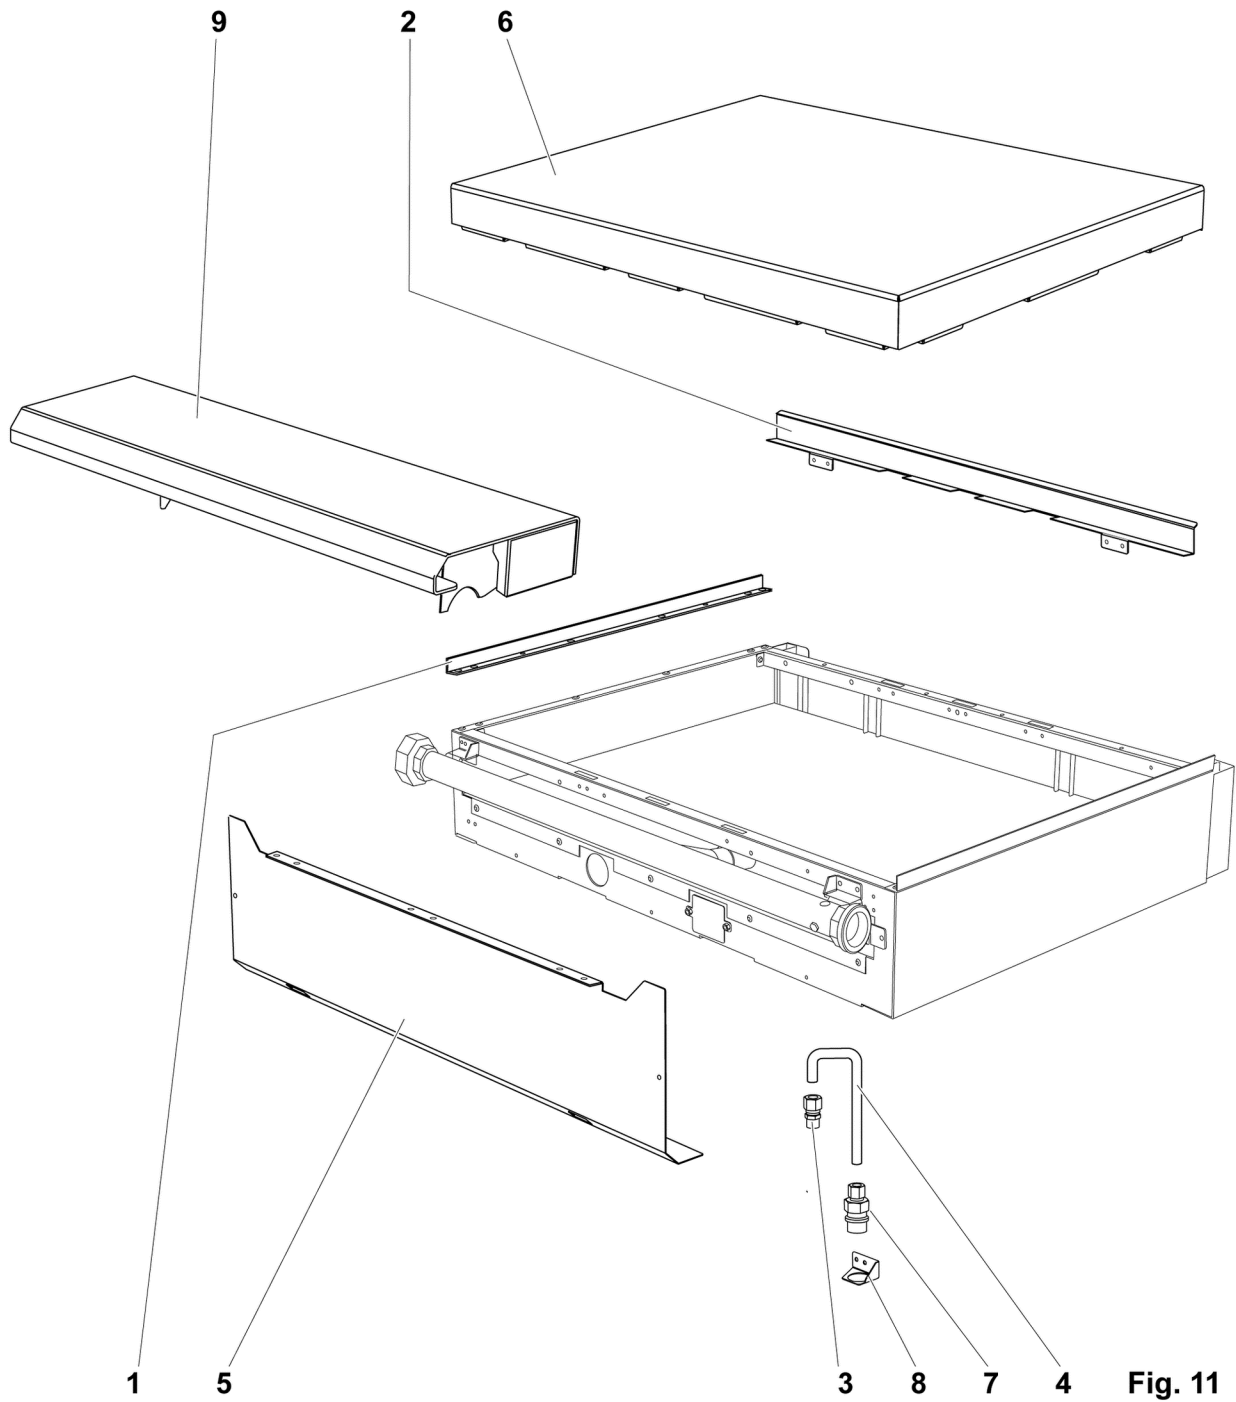

Fig. 10

36", 24" & 18" THERMO CONTROL GRIDDLE TOP

36", 24" & 18" THERMO CONTROL GRIDDLE TOP

ILLUS.	PART NO.	NAME OF PART	AMT.
	PL-F37419 FIG-10		
1	00-957961-00001	Panel - Rear Closure 36" (Alum.) 36" Griddle Top.....	1
	00-957989-00001	Panel - Rear Closure 24" 24" Griddle Top.....	1
	00-957993-00001	Panel - Rear Closure 18" 18" Griddle Top.....	AR
2	00-499047-00001	Bracket - Disconnect.....	1
3	00-499555-00001	Disconnect - Gas Female.....	1
4	00-426509-00010	Tube - Flex 1/2" O.D. 10" Lg.....	1
5	00-499425-000G1	Front Top Assy. 36" Griddle Top.....	1
	00-956705-000G1	Front Top Assy. 24" Griddle Top.....	1
	00-956658-000G1	Front Top Assy 18" Griddle Top.....	1
6	00-957235-000G1	Front Top Assy - Condiment Rail 36" Griddle Top.....	1
	00-957239-000G1	Front Top Slide Rail Assy. 36" Griddle Top.....	1
	00-957357-000G1	Front Top Assy. - Condiment Rail 24" Griddle Top.....	1
	00-957235-000G1	Front Top Assy - Condiment Rail 18" Griddle Top.....	1
7	00-499112-00001	Bracket - Griddle Burner Support.....	3
8	00-499635-00001	Griddle Burner Assy.....	3
9	00-413302-00001	Clip - Pilot Mounting.....	3
10	00-497984-00001	Retainer - Grate.....	2
11	00-957982-000G4	Grease Drawer Assy. 36" Griddle Top.....	1
	00-956709-000G4	Grease Drawer Assy. 24" Griddle Top.....	1
	00-956677-000G4	Grease Drawer Assy. 18" Griddle Top.....	1
12	00-499622-000G2	NLA - Obsolete--36" Griddle Assy.....	1
	00-499957-000G2	NLA - Obsolete--24" Griddle Assy.....	1
	00-956674-000G2	NLA - Obsolete--18" Griddle Assy.....	1
13	00-957170-000G1	Griddle Baffle Assy. Center (Not Shown).....	2
14	00-956662-00001	Cover - Rear Manifold.....	1
	00-956710-00001	Cover - Hot Top 24" Griddle.....	1
15	00-499488-00002	Knob - Gas Thermostat.....	3
16	FP-012-02	Fitting - Tube 1/2 TBG X 3/8 MPT.....	1
17	00-404193-00001	Valve - Pilot.....	3
18	00-499488-00001	Thermostat - Gas.....	3
19	FP-085-68	Fitting- Elbow (7/16 TBG X 3/8 MPT).....	6
20	00-404079-0000F	Nozzle.....	3
21	00-418051-0000F	Hood - Orifice.....	3
22	FP-085-42	Fitting - Tube (7/16 TBG X 3/8 MPT).....	3
23	00-426508-00006	Tube - Flex 7/16" O.D. 6" Lg.....	3
24	00-426508-00010	Tube - Flex 7/16" O.D. 10" Lg.....	3
25	SD-036-79	Self-Tapping Screw 6-32 x 1/2 Type TT Hex Hd. (SST).....	6
26	FP-085-53	Pipe Plug 1/8.....	1
27	00-957604-000G2	Cover - Manifold 36" Thermo Griddle (Condiment Rail).....	1
	00-957602-000G2	Cover - Manifold 24" Thermo Griddle (Condiment Rail).....	1
	00-957594-000G1	Cover - Manifold 18" Thermo Griddle.....	1
28	00-957396-00002	Baffle - Griddle.....	1
	00-957988-00002	Baffle - 24" Forward Griddle.....	1
	00-957992-00002	Baffle - 18" Forward Griddle.....	1
29	00-788541-0000A	Tube - Pilot, Flex (W/Tip) (Not Shown).....	2
30	00-956939-00002	Tube - Pilot, Flex (W/Tip) (Not Shown).....	1