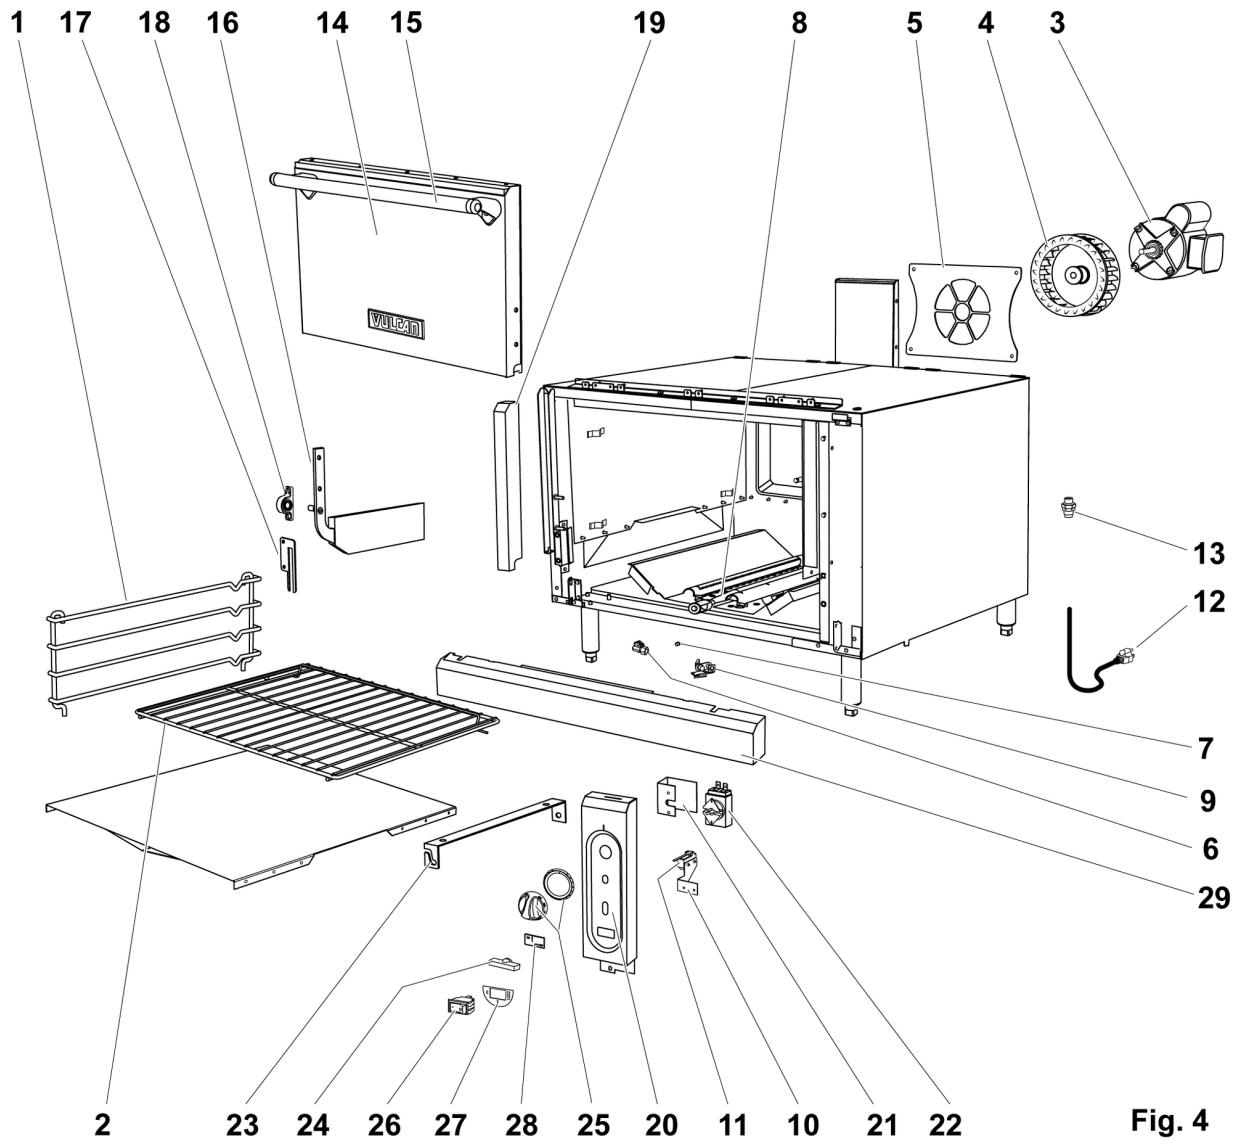

FIG. 3

"S" MODEL GAS MANIFOLD ASSY

"S" MODEL GAS MANIFOLD ASSY

ILLUS.	PART NO.	NAME OF PART	AMT.
	PL-F37419 FIG-3		
1	00-497765-00001	Valve - Pilot Safety.....	1
2	00-407522-00007	Thermosat - 550 Deg. F.....	1
	00-407522-00008	Thermostat - 400-650 Deg. F.....	1
3	00-719971	Valve - Gas Manual Shut-Off.....	1
4	FP-035-54	Pipe - 3/8 X 2.250 (BLKSTL) (TBE).....	1
5	FP-012-21	Elbow 90 Deg. (1/8 Male Pipe x 1/4 Tube).....	2
6	00-719132	Union - 3/8" (BLKSTL) (150#).....	1
7	FP-085-68	Fitting- Elbow (7/16 TBG X 3/8 MPT).....	1
8	FP-019-10	Tee - 3/8 X 3/8 X 3/8 (BLKSTL).....	1
9	00-404193-00001	Valve - Pilot 260 BROILER.....	1
10	00-719066	Bushing - Pipe 3/8 -1/8.....	1
11	SD-032-07	Self-Tapping Screw 10-24 x 1/2 Hex Washer Hd., Type TT.....	1
12	NS-044-09	Nut Assy. 10-24 Hex KEPS.....	1
13	FP-012-03	Fitting - Elbow 1/2 TBG X 3/8 MPT.....	1
14	SC-060-38	Cap Screw 1/4-20 X 5/8 Hex Hd.....	1
15	00-499465-00001	Bracket - Gas Mounting.....	1
16	00-426505-00009	Tube - Flex 1/4" O.D. 9" Lg.....	1
17	FP-035-46	Pipe 3/8 x 1 Lg. TBE.....	1
18	00-426509-00024	Tube - Flex 1/2" O.D. 24" Lg.....	1
19	00-426508-00048	Tube - Flex 7/16" O.D. 48" Lg.....	1
20	00-426505-00036	Tube - Flex 1/4" O.D. 36" Lg.....	1
21	00-412788-00004	Thermocouple - 48" Lg. 48" Lg.....	1