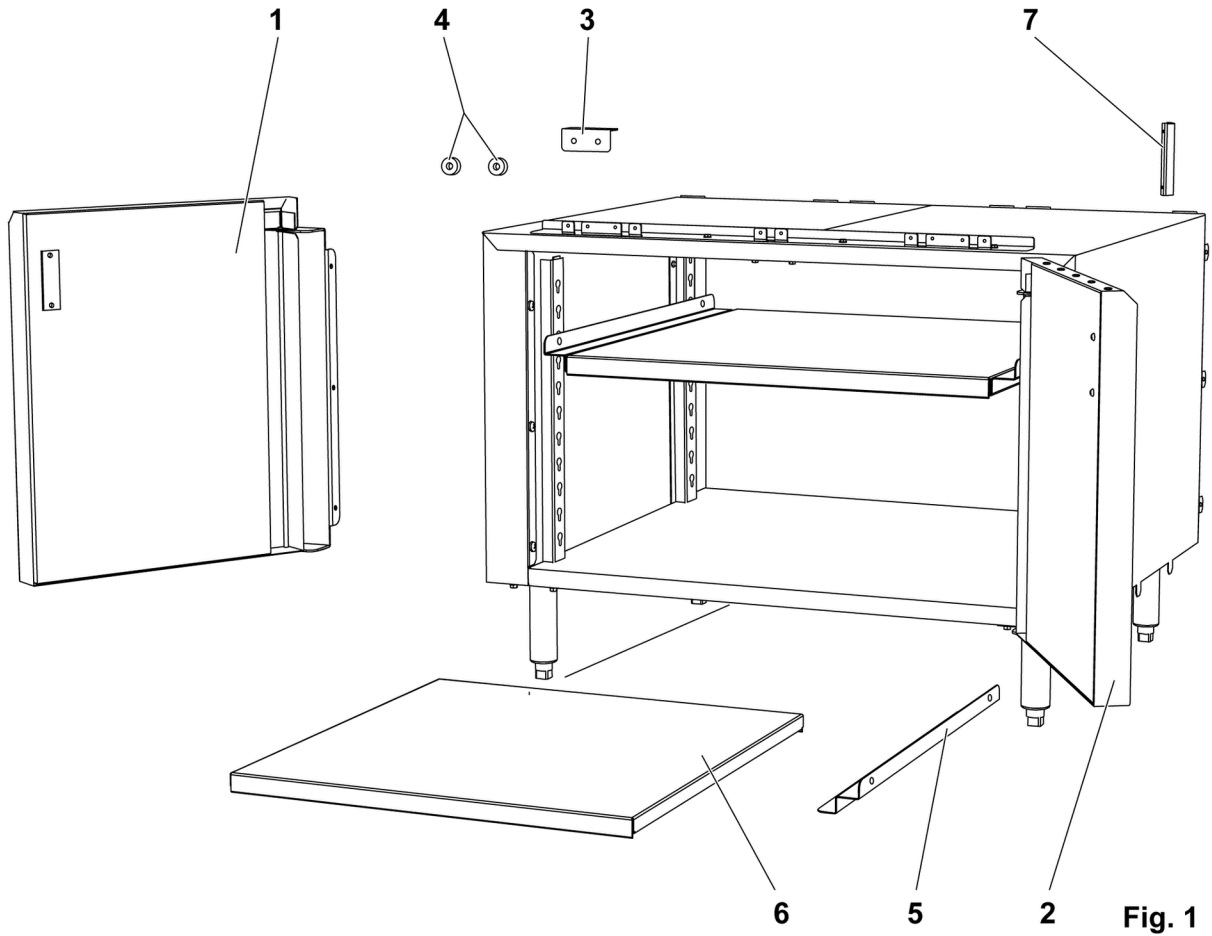

*Add "S" for Standard Oven Base on
36" Models.

*Add "C" for Convection Oven Base on
36" Models.

Table of Contents

5	"B" MODEL 36", 24", 18", 12" CABINET BASE
7	"S" MODEL OVEN
9	"S" MODEL GAS MANIFOLD ASSY
11	"C" MODEL OVEN
13	"C" MODEL GAS MANIFOLD ASSY
15	36", 24" & 12" OPEN TOP BURNER
17	36"- 4 & 18"- 2 OPEN TOP BURNER
19	36" & 24" CHAR BROILER
21	36" & 18" FRENCH TOP RADIAL FIN HOT TOP
23	36", 24" & 18" THERMO CONTROL GRIDDLE TOP
25	36", 24", 18" & 12" WORK TOP
27	36" AND 18" STEP UP OPEN TOP BURNER
29	36" 6 OPEN TOP STEP UP BURNER
31	STEP UP BURNER ASSEMBLY

Fig. 1

"B" MODEL 36", 24", 18", 12" CABINET BASE

"B" MODEL 36", 24", 18", 12" CABINET BASE

ILLUS.	PART NO.	NAME OF PART	AMT.
PL-F37419 FIG-1			
1	00-958087-000G4	Door Assy. L/H (36" Base Cabinet Only).....	1
	00-958087-000G3	Door Assy. (24" Base Cabinet Only).....	1
	00-958087-000G2	Door Assy. (18" Base Cabinet Only).....	1
	00-958087-000G1	Door Assy. (12" Base Cabinet Only).....	1
2	00-958087-000G5	Door Assy. R/H.....	1
3	00-499740-00001	Bracket - Cabinet Door Magnet.....	1
4	00-497296-00001	Magnet - Door.....	2
5	00-499744-000G1	Support - Shelf.....	2
6	00-499747-00001	Shelf (36" Base Cabinet Only).....	1
	00-499747-00002	Shelf (24" Base Cabinet Only).....	1
	00-499747-00003	Shelf (18" Base Cabinet Only).....	1
7	00-408615-00021	Handle - Door Keeler R3122.....	2