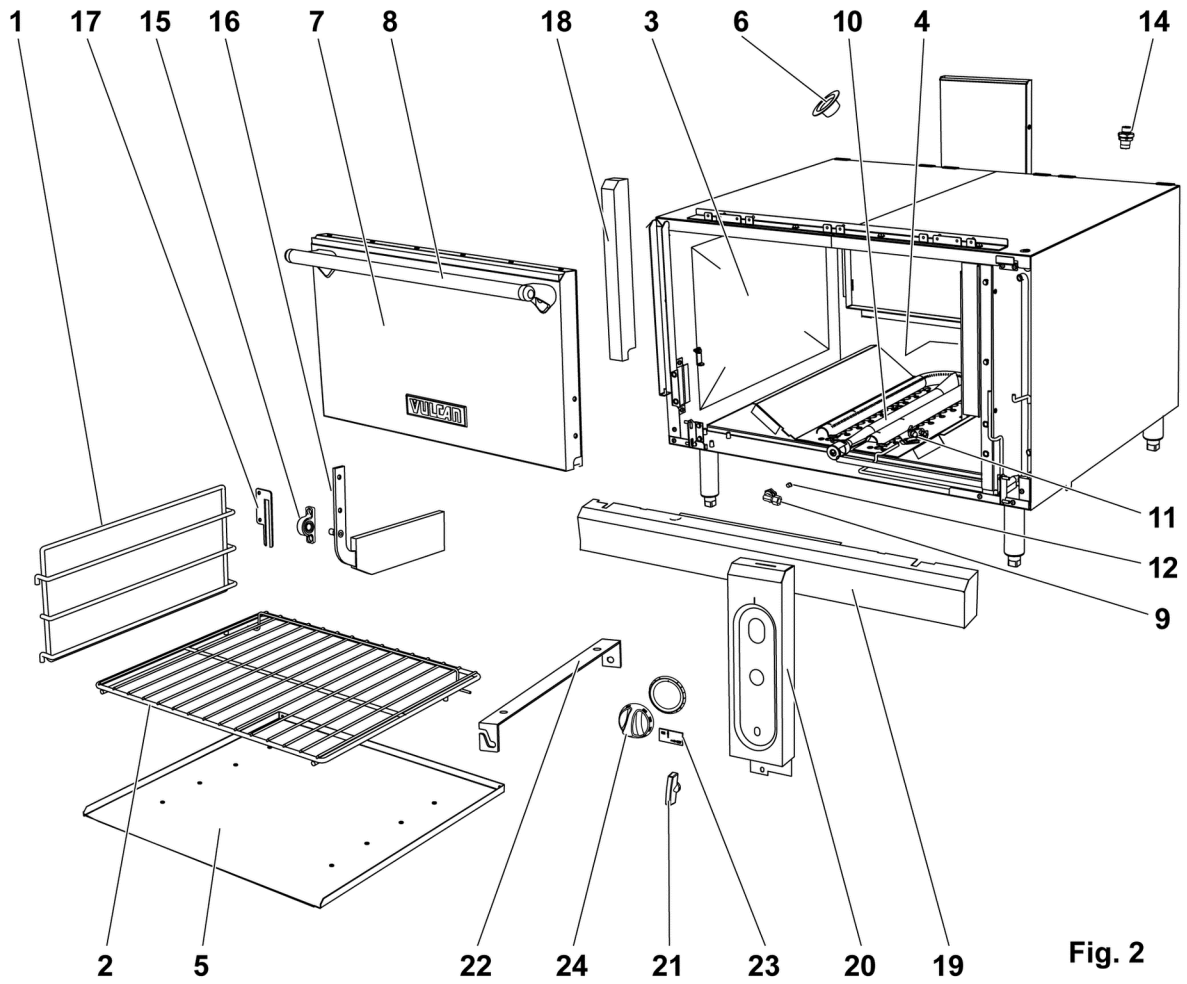

Fig. 1

"B" MODEL 36", 24", 18", 12" CABINET BASE

"B" MODEL 36", 24", 18", 12" CABINET BASE

ILLUS.	PART NO.	NAME OF PART	AMT.
PL-F37419 FIG-1			
1	00-958087-000G4	Door Assy. L/H (36" Base Cabinet Only).....	1
	00-958087-000G3	Door Assy. (24" Base Cabinet Only).....	1
	00-958087-000G2	Door Assy. (18" Base Cabinet Only).....	1
	00-958087-000G1	Door Assy. (12" Base Cabinet Only).....	1
2	00-958087-000G5	Door Assy. R/H.....	1
3	00-499740-00001	Bracket - Cabinet Door Magnet.....	1
4	00-497296-00001	Magnet - Door.....	2
5	00-499744-000G1	Support - Shelf.....	2
6	00-499747-00001	Shelf (36" Base Cabinet Only).....	1
	00-499747-00002	Shelf (24" Base Cabinet Only).....	1
	00-499747-00003	Shelf (18" Base Cabinet Only).....	1
7	00-408615-00021	Handle - Door Keeler R3122.....	2