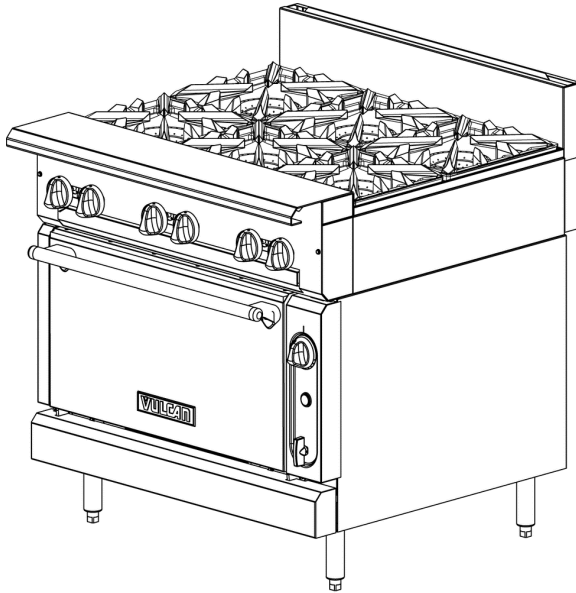

CATALOG OF REPLACEMENT PARTS

V6B36S Shown

V Series HDR Gas Ranges

TOPS

Open Top
Hot Top
Griddle Top
Work Surface

BASES

Standard Oven
Convection Oven
Cabinet Base

*Add "B" for Cabinet Base.

*Add "S" for Standard Oven Base on
36" Models.

*Add "C" for Convection Oven Base on
36" Models.

Table of Contents

5	"B" MODEL 36", 24", 18", 12" CABINET BASE
7	"S" MODEL OVEN
9	"S" MODEL GAS MANIFOLD ASSY
11	"C" MODEL OVEN
13	"C" MODEL GAS MANIFOLD ASSY
15	36", 24" & 12" OPEN TOP BURNER
17	36"- 4 & 18"- 2 OPEN TOP BURNER
19	36" & 24" CHAR BROILER
21	36" & 18" FRENCH TOP RADIAL FIN HOT TOP
23	36", 24" & 18" THERMO CONTROL GRIDDLE TOP
25	36", 24", 18" & 12" WORK TOP
27	36" AND 18" STEP UP OPEN TOP BURNER
29	36" 6 OPEN TOP STEP UP BURNER
31	STEP UP BURNER ASSEMBLY

Fig. 1

"B" MODEL 36", 24", 18", 12" CABINET BASE

"B" MODEL 36", 24", 18", 12" CABINET BASE

ILLUS.	PART NO.	NAME OF PART	AMT.
PL-F37419 FIG-1			
1	00-958087-000G4	Door Assy. L/H (36" Base Cabinet Only).....	1
	00-958087-000G3	Door Assy. (24" Base Cabinet Only).....	1
	00-958087-000G2	Door Assy. (18" Base Cabinet Only).....	1
	00-958087-000G1	Door Assy. (12" Base Cabinet Only).....	1
2	00-958087-000G5	Door Assy. R/H.....	1
3	00-499740-00001	Bracket - Cabinet Door Magnet.....	1
4	00-497296-00001	Magnet - Door.....	2
5	00-499744-000G1	Support - Shelf.....	2
6	00-499747-00001	Shelf (36" Base Cabinet Only).....	1
	00-499747-00002	Shelf (24" Base Cabinet Only).....	1
	00-499747-00003	Shelf (18" Base Cabinet Only).....	1
7	00-408615-00021	Handle - Door Keeler R3122.....	2