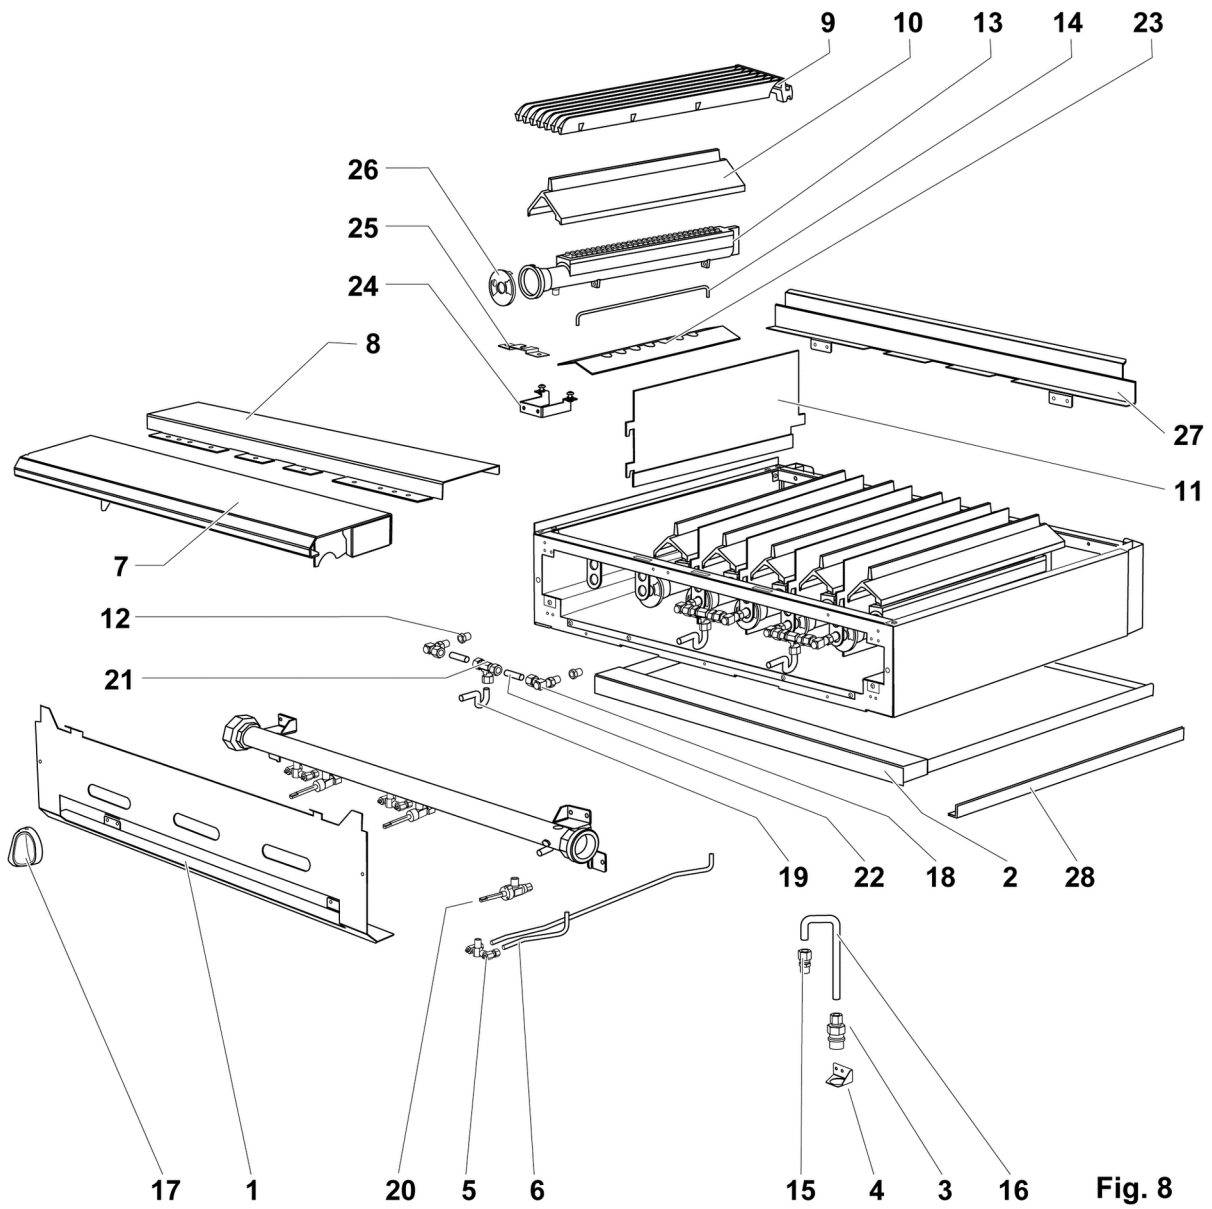

36"- 4 & 18"- 2 OPEN TOP BURNER

ILLUS.	PART NO.	NAME OF PART	AMT.
	PL-F37419 FIG-7		
1	00-957573-00001	Manifold Cover 36" (4 Open Top Burner).....	1
	00-957564-00001	Manifold Cover 18" (2 Open Top Burner).....	1
2	00-499006-000G2	Tray - Crumb (SST) 36" (4 Open Top Burner).....	1
	00-956696-000G2	Tray - Crumb (SST) 18" (2 Open Top Burner).....	AR
3	00-497984-00001	Retainer - Grate.....	2
4	00-426509-00010	Tube - Flex 1/2" O.D. 10" Lg.....	1
5	00-499555-00001	Disconnect - Gas Female.....	1
6	00-499047-00001	Bracket - Disconnect.....	1
7	00-499425-000G1	Front Top Assy. 36" (4 Open Top Burner).....	1
	00-957235-000G1	Front Top Assy - Condiment Rail 36" (4 Open Top Burner).....	4
	00-956658-000G1	Front Top Assy 18" (2 Open Top Burner).....	AR
8	00-957239-000G1	Front Top Slide Rail Assy.....	4
10	00-499001-00004	Support - (4) OTB Burner (SST).....	1
	00-956690-00001	Support - (2) OTB Burner (SST).....	1
11	00-499493-00001	Support - Grate (Alum.).....	1
	00-499493-00002	Support - Grate (SST).....	1
12	00-499615-00002	Deflector - Rear (SST) 36" (4 Open Top Burner).....	1
	00-956697-00002	Deflector - Rear (SST) 36" (4 Open Top Burner).....	1
13	00-957370-00001	Grate - Front 18".....	AR
14	00-957371-00001	Grate - Rear 18".....	AR
15	00-957372-00001	Bowl - 18" Double.....	AR
16	00-957343-00002	Burner - Head 6".....	AR
17	00-499712-00001	Knob - HD Burner.....	AR
18	00-957367-00001	Valve - Burner.....	AR
19	00-499970-00001	Valve - Pilot Quick Disconnect.....	AR
20	00-957398-000G1	Venturi Assy.....	1
21	00-402558-00004	Clip - Tubing.....	AR
22	00-958073-00001	Plate - Restrictor.....	1
23	00-959108-000G1	Pilot - Kit Open Top Burners.....	1
24	FP-012-02	Fitting - Tube 1/2 TBG X 3/8 MPT.....	1
25	00-499002-00003	Deflector - HD Splash L.H. (SST).....	1
	00-499002-00004	Deflector - HD Splash R.H. (SST).....	1
*	00-957067-000G1	Riser - Stub 36" W/Alum. Back 36" (4 Open Top Burner).....	1
*	00-957065-000G1	Riser - Stub 18" W/Alum. Back 36" (4 Open Top Burner).....	1

* Not Shown

36" & 24" CHAR BROILER