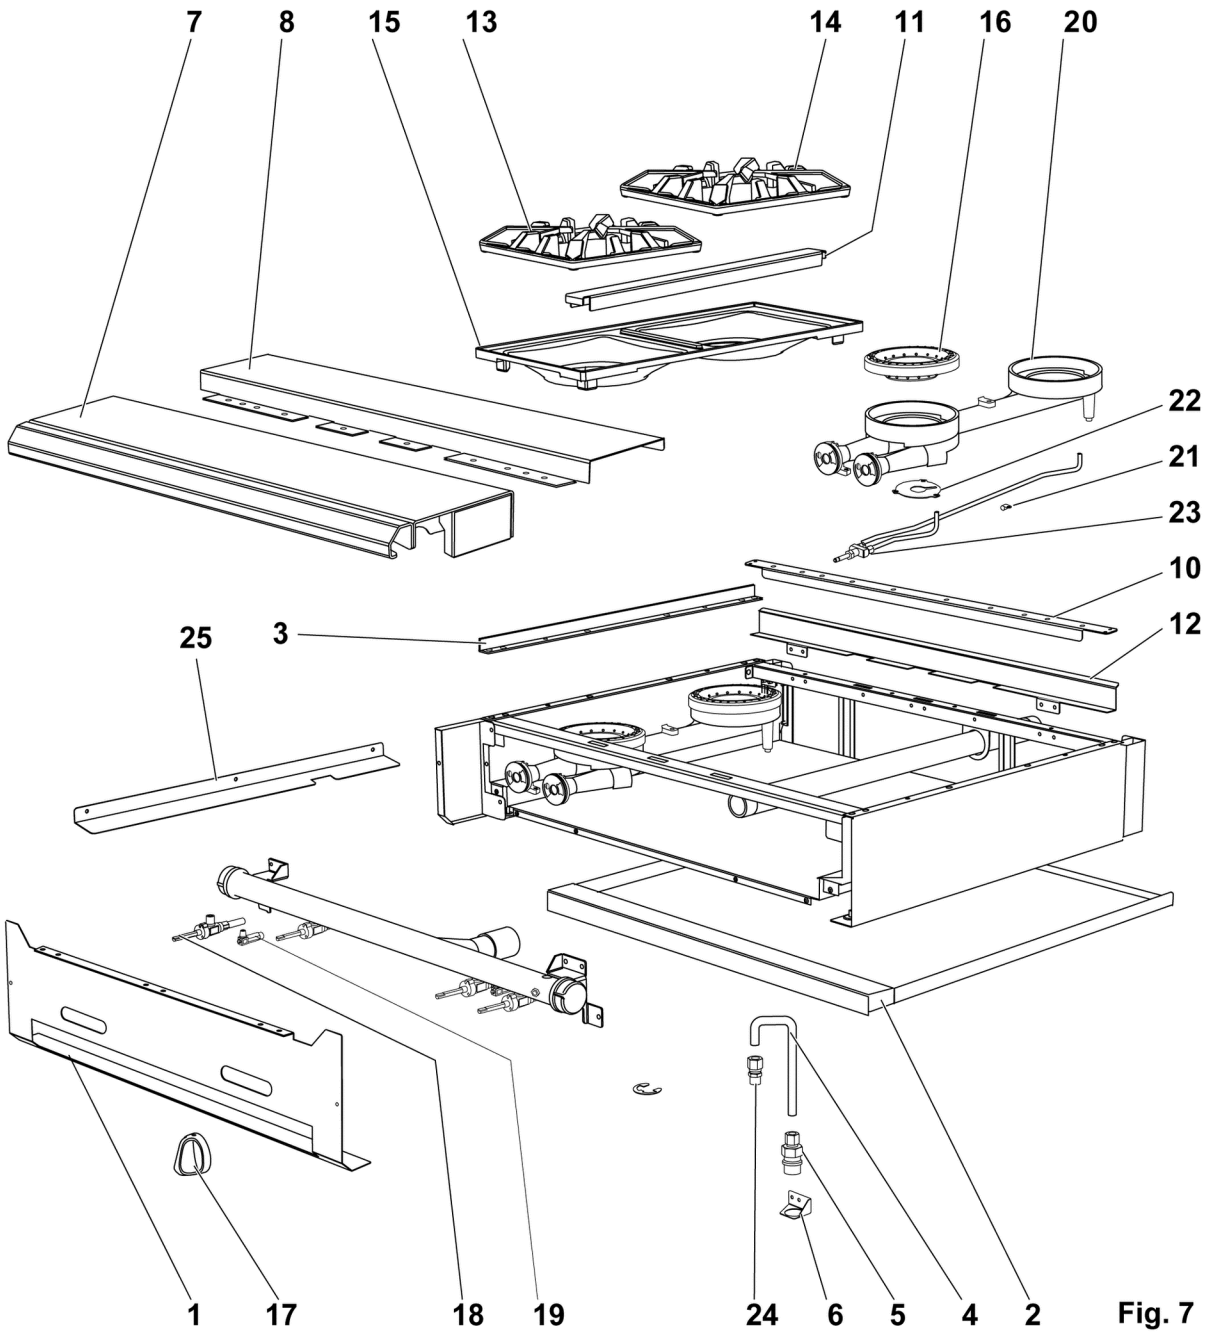

36"- 4 & 18"- 2 OPEN TOP BURNER

36"- 4 & 18"- 2 OPEN TOP BURNER

ILLUS.	PART NO.	NAME OF PART	AMT.
	PL-F37419 FIG-7		
1	00-957573-00001	Manifold Cover 36" (4 Open Top Burner).....	1
	00-957564-00001	Manifold Cover 18" (2 Open Top Burner).....	1
2	00-499006-000G2	Tray - Crumb (SST) 36" (4 Open Top Burner).....	1
	00-956696-000G2	Tray - Crumb (SST) 18" (2 Open Top Burner).....	AR
3	00-497984-00001	Retainer - Grate.....	2
4	00-426509-00010	Tube - Flex 1/2" O.D. 10" Lg.....	1
5	00-499555-00001	Disconnect - Gas Female.....	1
6	00-499047-00001	Bracket - Disconnect.....	1
7	00-499425-000G1	Front Top Assy. 36" (4 Open Top Burner).....	1
	00-957235-000G1	Front Top Assy - Condiment Rail 36" (4 Open Top Burner).....	4
	00-956658-000G1	Front Top Assy 18" (2 Open Top Burner).....	AR
8	00-957239-000G1	Front Top Slide Rail Assy.....	4
10	00-499001-00004	Support - (4) OTB Burner (SST).....	1
	00-956690-00001	Support - (2) OTB Burner (SST).....	1
11	00-499493-00001	Support - Grate (Alum.).....	1
	00-499493-00002	Support - Grate (SST).....	1
12	00-499615-00002	Deflector - Rear (SST) 36" (4 Open Top Burner).....	1
	00-956697-00002	Deflector - Rear (SST) 36" (4 Open Top Burner).....	1
13	00-957370-00001	Grate - Front 18".....	AR
14	00-957371-00001	Grate - Rear 18".....	AR
15	00-957372-00001	Bowl - 18" Double.....	AR
16	00-957343-00002	Burner - Head 6".....	AR
17	00-499712-00001	Knob - HD Burner.....	AR
18	00-957367-00001	Valve - Burner.....	AR
19	00-499970-00001	Valve - Pilot Quick Disconnect.....	AR
20	00-957398-000G1	Venturi Assy.....	1
21	00-402558-00004	Clip - Tubing.....	AR
22	00-958073-00001	Plate - Restrictor.....	1
23	00-959108-000G1	Pilot - Kit Open Top Burners.....	1
24	FP-012-02	Fitting - Tube 1/2 TBG X 3/8 MPT.....	1
25	00-499002-00003	Deflector - HD Splash L.H. (SST).....	1
	00-499002-00004	Deflector - HD Splash R.H. (SST).....	1
*	00-957067-000G1	Riser - Stub 36" W/Alum. Back 36" (4 Open Top Burner).....	1
*	00-957065-000G1	Riser - Stub 18" W/Alum. Back 36" (4 Open Top Burner).....	1

* Not Shown