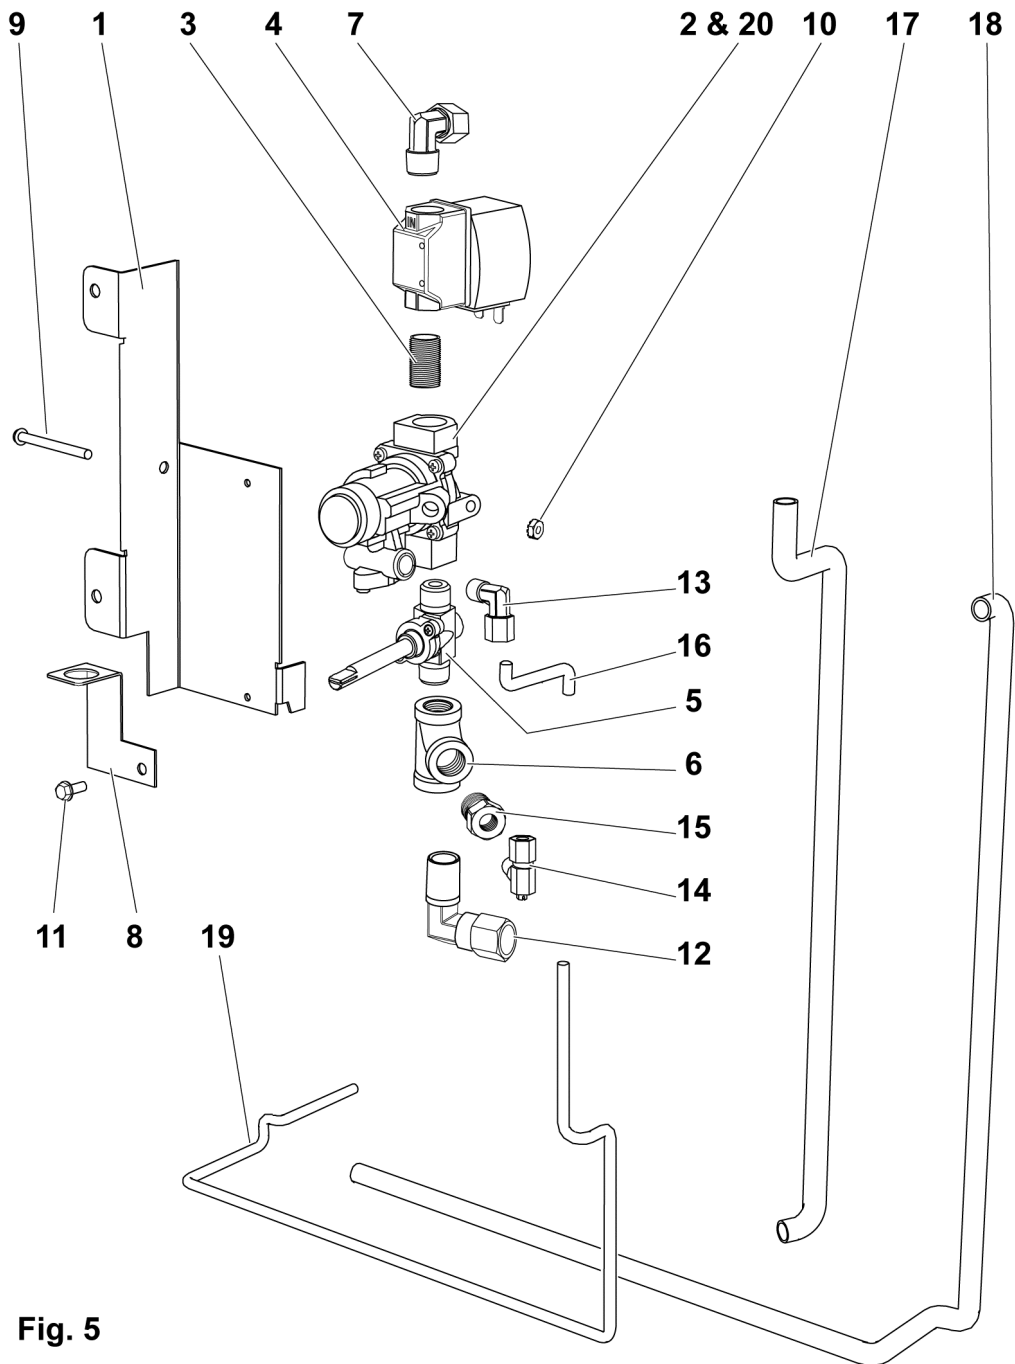

* Not Shown

Fig. 5

"C" MODEL GAS MANIFOLD ASSY

"C" MODEL GAS MANIFOLD ASSY

ILLUS.	PART NO.	NAME OF PART	AMT.
		PL-F37419 FIG-5	
1	00-499651-00003	Bracket - Mounting Gas (Convection).....	1
2	00-497765-00001	Valve - Pilot Safety - Basso.....	1
3	FP-035-47	PIPE - 3/8 X 1.125 (TBE) (BLKSTL).....	1
4	00-428045-00001	Gas Solenoid Valve.....	1
5	00-719971	Valve - Gas Manual Shut-Off.....	1
6	FP-019-10	Tee - 3/8 X 3/8 X 3/8 (BLKSTL).....	1
7	FP-085-68	Fitting- Elbow (7/16 TBG X 3/8 MPT).....	1
8	00-956615-00002	Bracket - Manifold Support.....	1
9	SC-060-38	Cap Screw 1/4-20 X 5/8 Hex Hd.....	1
10	NS-044-09	Nut Assy. 10-24 Hex KEPS.....	1
11	SD-032-07	Self-Tapping Screw 10-24 x 1/2 Hex Washer Hd., Type TT.....	1
12	FP-012-03	Fitting - Elbow 1/2 TBG X 3/8 MPT.....	1
13	FP-012-21	Elbow 90 Deg. (1/8 Male Pipe x 1/4 Tube).....	1
14	00-404193-00001	Valve - Pilot.....	1
15	FP-026-04	Bushing - Pipe 3/8 to 1/8.....	1
16	00-426505-00006	Tube - Flex (1/4 x 6 In.).....	1
17	00-426509-00024	Tube - Flex 1/2" O.D. 24" Lg.....	1
18	00-426508-00048	Tube - Flex 7/16" O.D. 48" Lg.....	1
19	00-426505-00036	Tube - Flex 1/4" O.D. 36" Lg.....	1
20	00-412788-00004	Thermocouple - 48" Lg.....	1