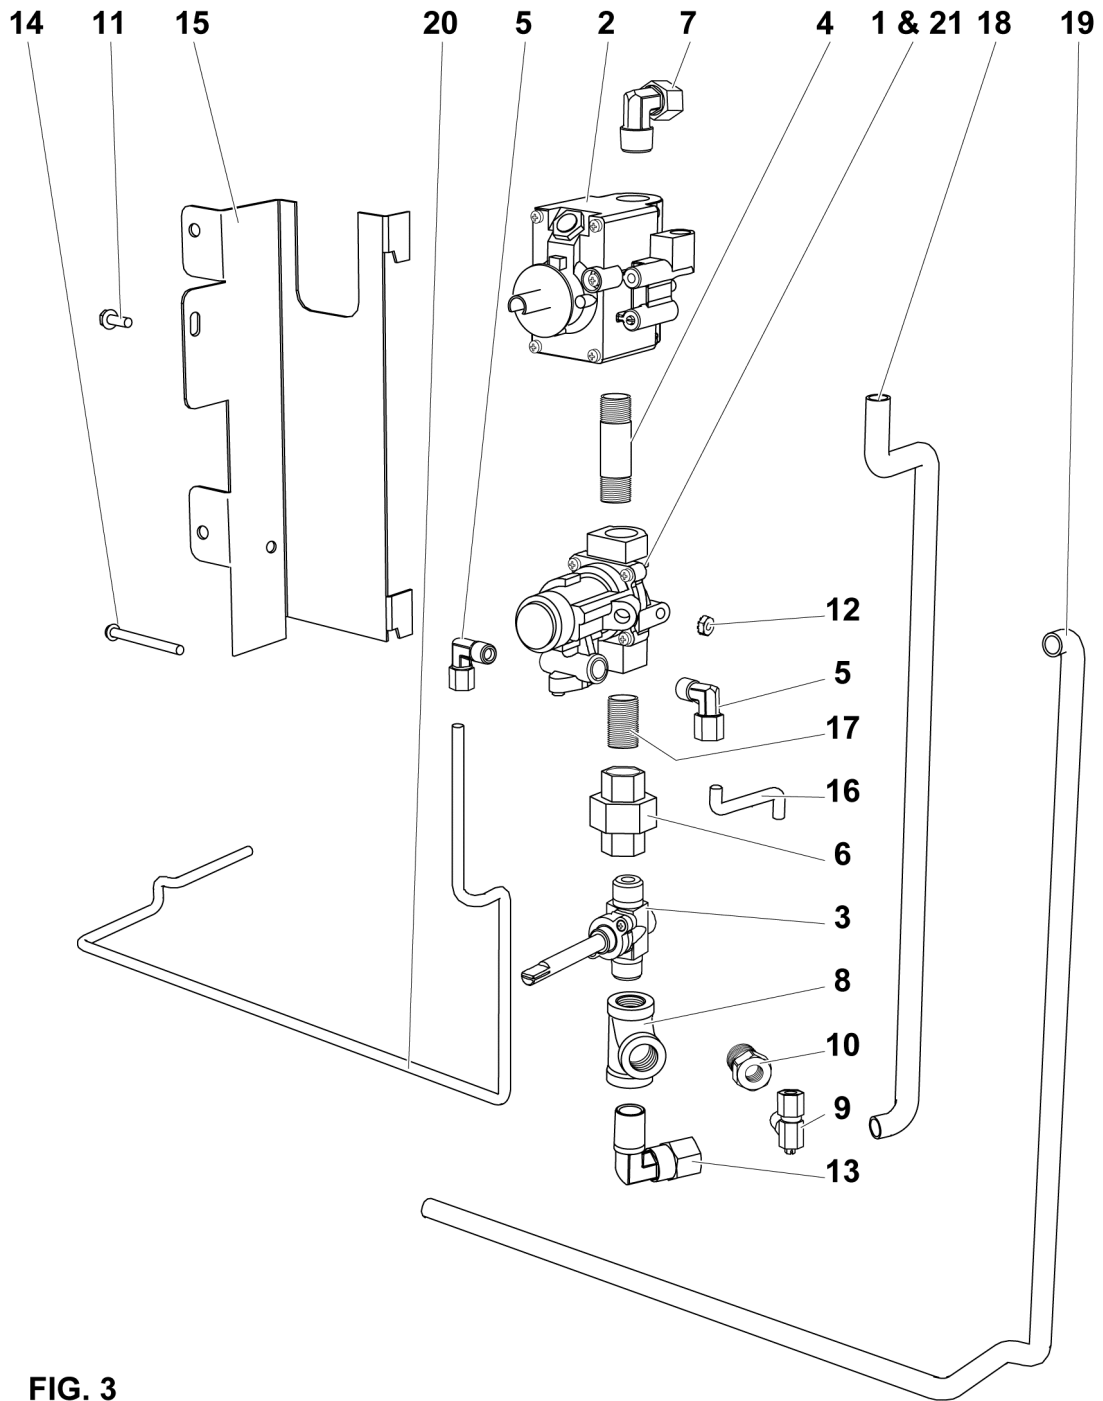

Fig. 2

"S" MODEL OVEN

"S" MODEL OVEN

ILLUS.	PART NO.	NAME OF PART	AMT.
	PL-F37419 FIG-2		
1	00-499468-00001	Support - Wire Rack.....	2
2	00-499517-00002	Rack, Oven.....	1
3	00-499467-00001	Oven - Side Liner R/H (Porcelain).....	1
3A	00-499467-00003	Oven - Side Liner R/H (SST).....	1
4	00-499467-00002	Oven - Side Liner L/H (Porcelain).....	1
4A	00-499467-00004	Oven - Side Liner L/H (SST).....	1
5	00-499800-000G1	Bottom Liner (Porcelain).....	1
5A	00-499800-000G2	Bottom Liner (SST).....	1
6	00-405930-00001	NLA - Obsolete--Eyelet - Brass.....	1
7	00-499513-000G3	Door (Porcelain) less handle.....	1
7A	00-499513-000G4	Door (SST) less handle.....	1
8	00-956635-00001	Handle - Oven Door.....	1
9	00-404079-0000F	Nozzle, 90 Deg. Burner.....	1
10	00-497891-00001	Burner - Oven.....	1
11	00-412787-00001	Pilot - Oven (NAT).....	1
	00-412787-00002	Pilot - Oven (LP).....	1
12	00-010901-00031	Orifice - Spud (31 Drill) (Sea Level - 2499 Ft.).....	1
	00-010901-00047	Orifice - Spud (47 Drill) (Sea Level - 2499 Ft.).....	1
14	00-499554-00001	Disconnect - Main Male Q.....	1
15	00-497906-00001	Bearing - Pillow Block.....	2
16	00-499512-000G3	Counterweight - Oven L.H.....	1
	00-499512-000G4	Counterweight - Oven R.H.....	1
17	00-499452-00001	Coverplate.....	1
18	00-958353-00001	Cover - Moulian Panel.....	1
19	00-958470-000G1	Kick Panel.....	1
20	00-499507-00001	Panel - Oven Control.....	1
21	00-413157-00001	Knob - Shut Off.....	1
22	00-497883-00001	Bracket - Thermostat Bulb.....	1
23	00-414708-00001	Plate - On-Off.....	1
24	00-499168-00001	Knob - Oven 650 Deg. F.....	1
	00-499168-00002	Knob - Oven 550 Deg. F.....	1
	00-413112-00012	Leg (6 In.).....	4
	00-497001-00001	Caster (Without Brake).....	AR
	00-497001-00002	Caster (With Brake).....	AR