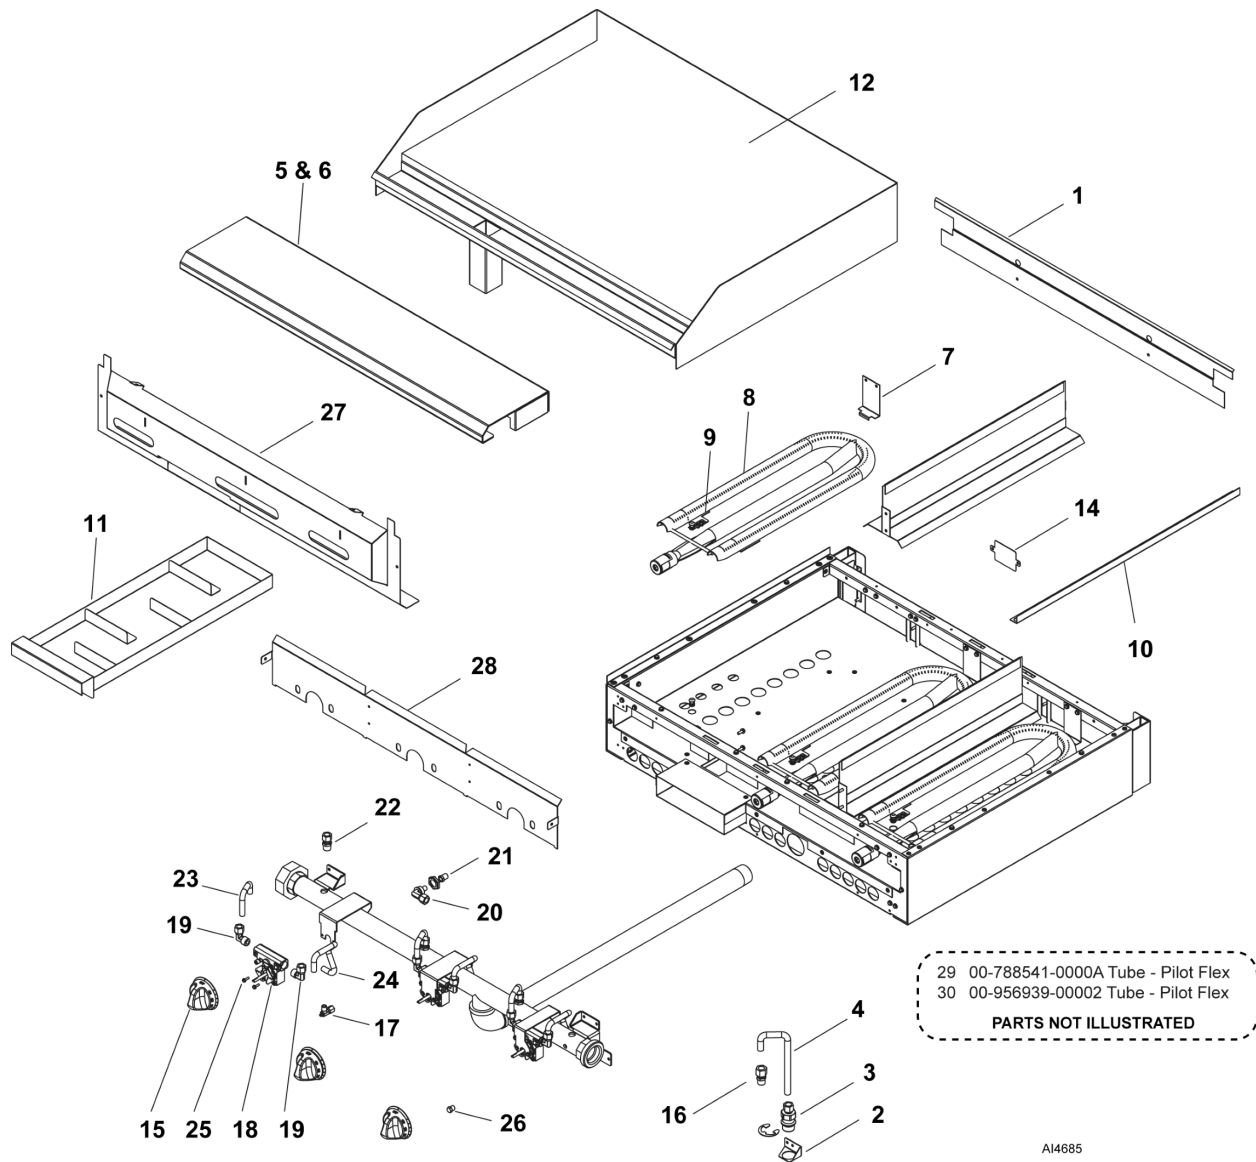

AI4685

36", 24" & 18" THERMO CONTROL GRIDDLE TOP

36", 24" & 18" THERMO CONTROL GRIDDLE TOP

ILLUS.	PART NO.	NAME OF PART	AMT.
	PL-AI4685		
1	00-957961-00001	Panel - Rear Closure 36" (Alum.) 36" Griddle Top.....	1
	00-957989-00001	Panel - Rear Closure 24" 24" Griddle Top.....	1
	00-957993-00001	Panel - Rear Closure 18" 18" Griddle Top.....	AR
2	00-499047-00001	Bracket - Disconnect.....	1
3	00-499555-00001	Disconnect - Gas Female.....	1
4	00-426509-00010	Tube - Flex 1/2" O.D. 10" Lg.....	1
5	00-499425-000G1	Front Top Assy. 36" Griddle Top.....	1
	00-956705-000G1	Front Top Assy. 24" Griddle Top.....	1
	00-956658-000G1	Front Top Assy 18" Griddle Top.....	1
6	00-957235-000G1	Front Top Assy - Condiment Rail 36" Griddle Top.....	1
	00-957239-000G1	Front Top Slide Rail Assy. 36" Griddle Top.....	1
	00-957357-000G1	Front Top Assy. - Condiment Rail 24" Griddle Top.....	1
	00-957235-000G1	Front Top Assy - Condiment Rail 18" Griddle Top.....	1
7	00-499112-00001	Bracket - Griddle Burner Support.....	3
8	00-499635-00001	Griddle Burner Assy.....	3
9	00-413302-00001	Clip - Pilot Mounting.....	3
10	00-497984-00001	Retainer - Grate.....	2
11	00-957982-000G4	Grease Drawer Assy. 36" Griddle Top.....	1
	00-956709-000G4	Grease Drawer Assy. 24" Griddle Top.....	1
	00-956677-000G4	Grease Drawer Assy. 18" Griddle Top.....	1
12	00-499622-000G2	NLA - Obsolete--36" Griddle Assy.....	1
	00-499957-000G2	NLA - Obsolete--24" Griddle Assy.....	1
	00-956674-000G2	NLA - Obsolete--18" Griddle Assy.....	1
13	00-957170-000G1	Griddle Baffle Assy. Center (Not Shown).....	2
14	00-956662-00001	Cover - Rear Manifold.....	1
	00-956710-00001	Cover - Hot Top 24" Griddle.....	1
15	00-499488-00002	Knob - Gas Thermostat.....	3
16	FP-012-02	Fitting - Tube 1/2 TBG X 3/8 MPT.....	1
17	00-404193-00001	Valve - Pilot.....	3
18	00-499488-00001	Thermostat - Gas.....	3
19	FP-085-68	Fitting- Elbow (7/16 TBG X 3/8 MPT).....	6
20	00-404079-0000F	Nozzle.....	3
21	00-418051-0000F	Hood - Orifice.....	3
22	FP-085-42	Fitting - Tube (7/16 TBG X 3/8 MPT).....	3
23	00-426508-00006	Tube - Flex 7/16" O.D. 6" Lg.....	3
24	00-426508-00010	Tube - Flex 7/16" O.D. 10" Lg.....	3
25	SD-036-79	Self-Tapping Screw 6-32 x 1/2 Type TT Hex Hd. (SST).....	6
26	FP-085-53	Pipe Plug 1/8.....	1
27	00-957604-000G2	Cover - Manifold 36" Thermo Griddle (Condiment Rail).....	1
	00-957602-000G2	Cover - Manifold 24" Thermo Griddle (Condiment Rail).....	1
	00-957594-000G1	Cover - Manifold 18" Thermo Griddle.....	1
28	00-957396-00002	Baffle - Griddle.....	1
	00-957988-00002	Baffle - 24" Forward Griddle.....	1
	00-957992-00002	Baffle - 18" Forward Griddle.....	1
29	00-788541-0000A	Tube - Pilot, Flex (W/Tip).....	2
30	00-956939-00002	Tube - Pilot, Flex (W/Tip).....	1