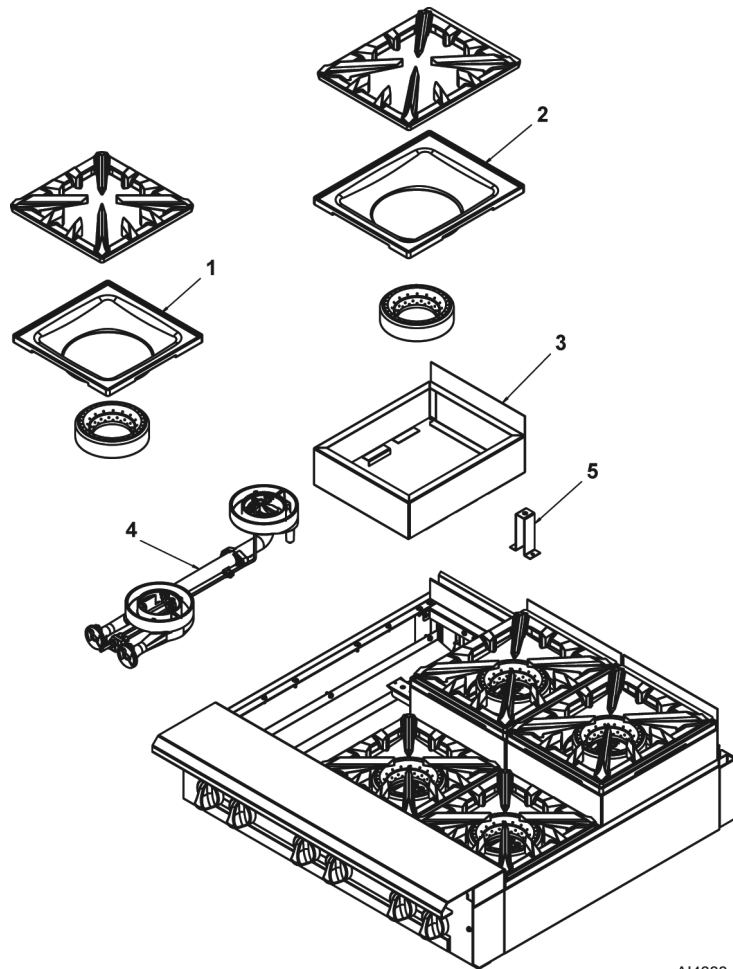

**36", 24", 18" & 12" WORK TOP**

**36", 24", 18" & 12" WORK TOP**

ILLUS.	PART NO.	NAME OF PART	AMT.
	PL-AI4686		
1	00-497984-00001	Retainer - Grate.....	2
2	00-499615-00002	Deflector - Rear (SST) 36" Work Top.....	1
	00-956725-00002	Deflector - Rear (SST) 24" Work Top.....	1
	00-956697-00002	Deflector - Rear (SST) 18" Work Top.....	1
	00-499935-00002	Deflector - Rear (SST) 12" Work Top.....	1
3	FP-012-02	Fitting - Tube 1/2 TBG X 3/8 MPT.....	1
4	00-426509-00010	Tube - Flex 1/2" O.D. 10" Lg.....	1
5	00-957590-00001	Cover Manifold 36" Work Top.....	1
	00-957572-00001	Cover Manifold 24" Work Top.....	1
	00-957566-00001	Cover - Manifold 18" Work Top.....	1
	00-957558-00001	Cover - Manifold 12" Work Top.....	1
6	00-956639-000G1	Work Top Assy. 36".....	1
	00-956639-000G2	Work Top Assy. 24".....	1
	00-956639-000G3	Work Top Assy. 18".....	1
	00-956639-000G4	Work Top Assy. 12".....	1
7	00-499555-00001	Disconnect - Gas Female.....	1
8	00-499047-00001	Bracket - Disconnect.....	1
9	00-499425-000G1	Front Top Assy. 36" Work Top.....	1
	00-957235-000G1	Front Top Assy - Condiment Rail 36" Work Top.....	1
	00-956705-000G1	Front Top Assy. 24" Work Top.....	1
	00-957357-000G1	Front Top Assy. - Condiment Rail 24" Work Top.....	1
	00-956658-000G1	Front Top Assy 18" Work Top.....	1
	00-499966-000G1	Front Top Assy. 12" Work Top.....	1
10	00-957067-000G1	Riser - Stub 36" W/Alum. Back.....	1
11	00-957066-000G1	Riser - Stub 24" W/Alum. Back.....	1
12	00-957065-000G1	Riser - Stub 18" W/Alum. Back.....	1
13	00-957064-000G1	Riser - Stub 12" W/Alum. Back.....	1

**36" AND 18" STEP UP OPEN TOP BURNER**

**36" AND 18" STEP UP OPEN TOP BURNER**

<b>ILLUS.</b>	<b>PART NO.</b>	<b>NAME OF PART</b>	<b>AMT.</b>
<b>PL-AI4687</b>			
1	00-957882-00001	Bowl - Front 18" Step Up.....	2
2	00-957881-00001	Bowl - Rear 18" Step Up.....	2
3	00-957877-000G1	Frame - 18" Step Up.....	2