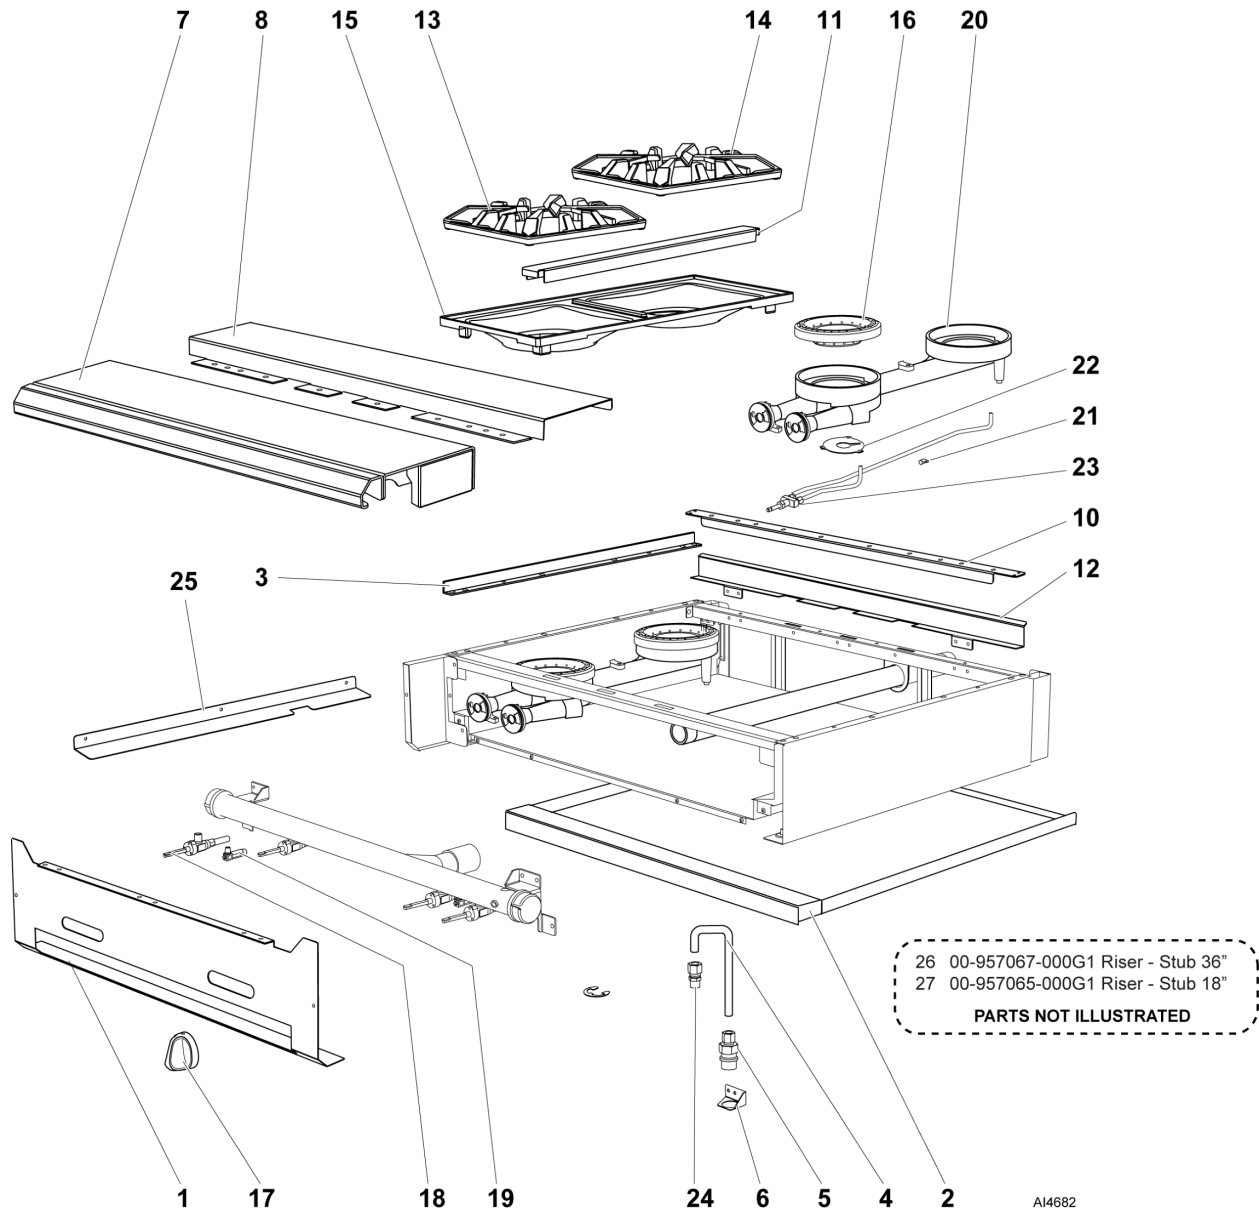

36"- 4 & 18"- 2 OPEN TOP BURNER

36"- 4 & 18"- 2 OPEN TOP BURNER

ILLUS.	PART NO.	NAME OF PART	AMT.
1	00-957573-00001	Manifold Cover 36" (4 Open Top Burner).....	1
	00-957564-00001	Manifold Cover 18" (2 Open Top Burner).....	1
2	00-499006-000G2	Tray - Crumb (SST) 36" (4 Open Top Burner).....	1
	00-956696-000G2	Tray - Crumb (SST) 18" (2 Open Top Burner).....	AR
3	00-497984-00001	Retainer - Grate.....	2
4	00-426509-00010	Tube - Flex 1/2" O.D. 10" Lg.....	1
5	00-499555-00001	Disconnect - Gas Female.....	1
6	00-499047-00001	Bracket - Disconnect.....	1
7	00-499425-000G1	Front Top Assy. 36" (4 Open Top Burner).....	1
	00-957235-000G1	Front Top Assy - Condiment Rail 36" (4 Open Top Burner).....	4
	00-956658-000G1	Front Top Assy 18" (2 Open Top Burner).....	AR
8	00-957239-000G1	Front Top Slide Rail Assy.....	4
10	00-499001-00004	Support - (4) OTB Burner (SST).....	1
	00-956690-00001	Support - (2) OTB Burner (SST).....	1
11	00-499493-00001	Support - Grate (Alum.).....	1
	00-499493-00002	Support - Grate (SST).....	1
12	00-499615-00002	Deflector - Rear (SST) 36" (4 Open Top Burner).....	1
	00-956697-00002	Deflector - Rear (SST) 36" (4 Open Top Burner).....	1
13	00-957370-00001	Grate - Front 18".....	AR
14	00-957371-00001	Grate - Rear 18".....	AR
15	00-957372-00001	Bowl - 18" Double.....	AR
16	00-957343-00002	Burner - Head 6".....	AR
17	00-499712-00001	Knob - HD Burner.....	AR
18	00-957367-00001	Valve - Burner.....	AR
19	00-499970-00001	Valve - Pilot Quick Disconnect.....	AR
20	00-957398-000G1	Venturi Assy.....	1
21	00-402558-00004	Clip - Tubing.....	AR
22	00-958073-00001	Plate - Restrictor.....	1
23	00-959108-000G1	Pilot - Kit Open Top Burners.....	1
24	FP-012-02	Fitting - Tube 1/2 TBG X 3/8 MPT.....	1
25	00-499002-00003	Deflector - HD Splash L.H. (SST).....	1
	00-499002-00004	Deflector - HD Splash R.H. (SST).....	1
26	00-957067-000G1	Riser - Stub 36" W/Alum. Back 36" (4 Open Top Burner).....	1
27	00-957065-000G1	Riser - Stub 18" W/Alum. Back 36" (4 Open Top Burner).....	1