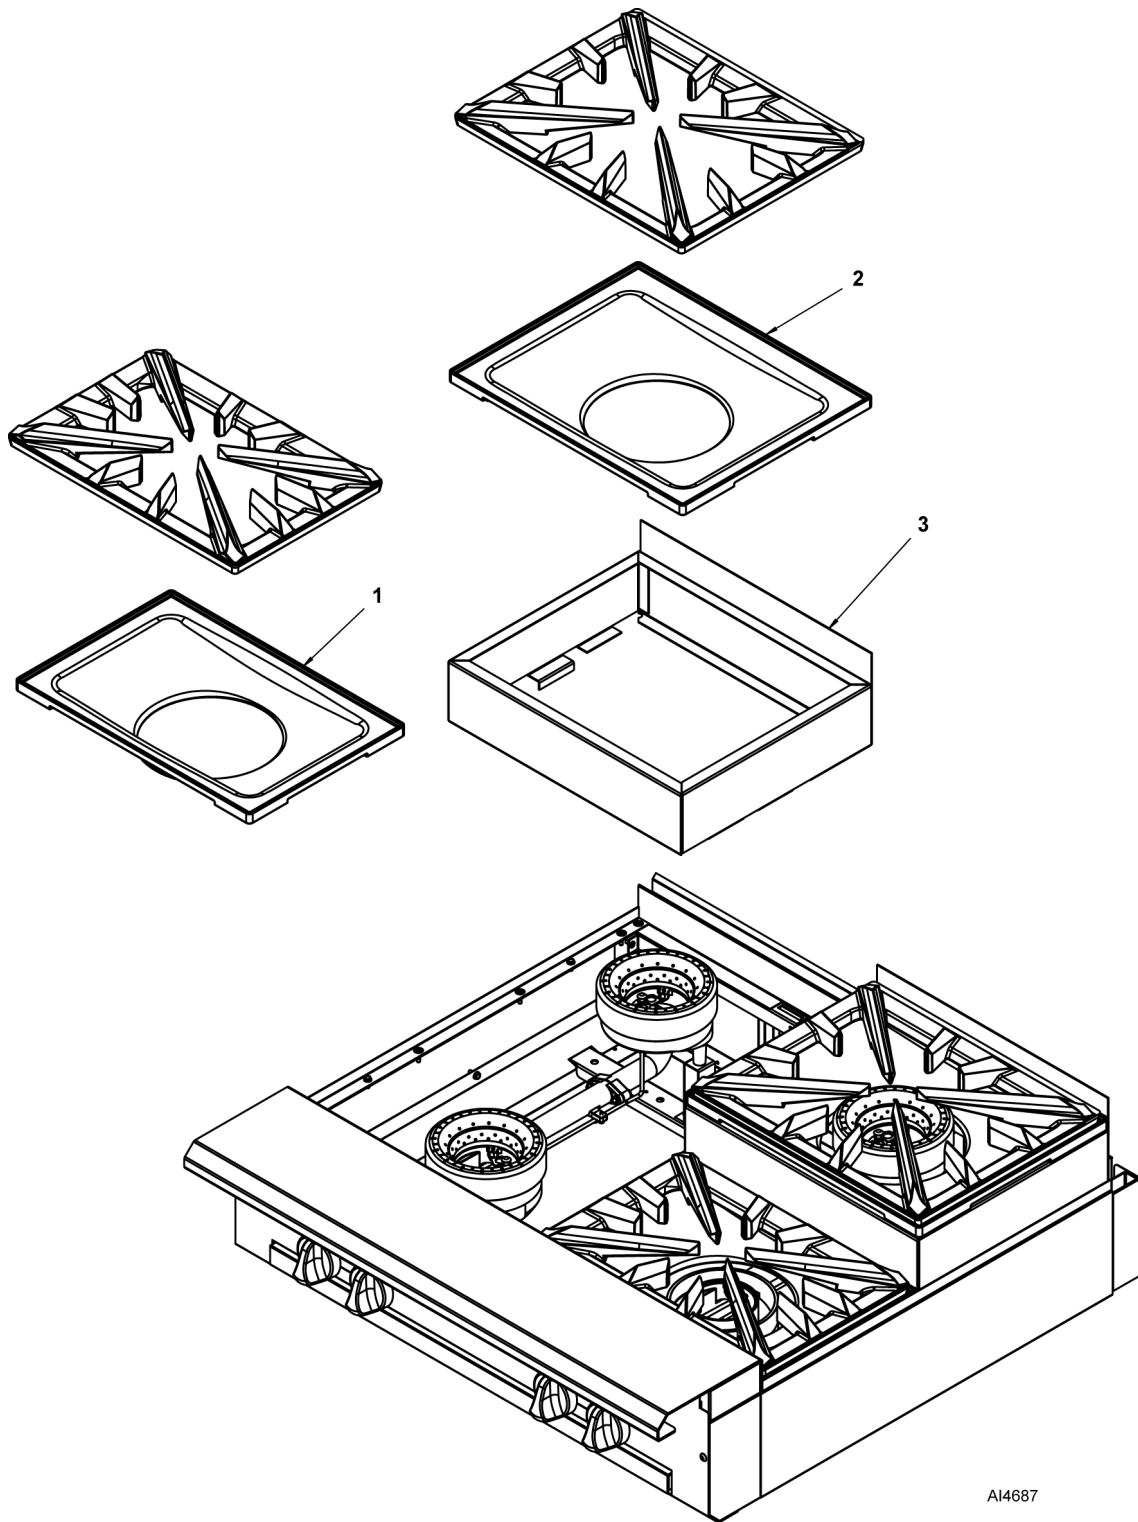

36" AND 18" STEP UP OPEN TOP BURNER

36" AND 18" STEP UP OPEN TOP BURNER

ILLUS.	PART NO.	NAME OF PART	AMT.
PL-AI4687			
1	00-957882-00001	Bowl - Front 18" Step Up.....	2
2	00-957881-00001	Bowl - Rear 18" Step Up.....	2
3	00-957877-000G1	Frame - 18" Step Up.....	2