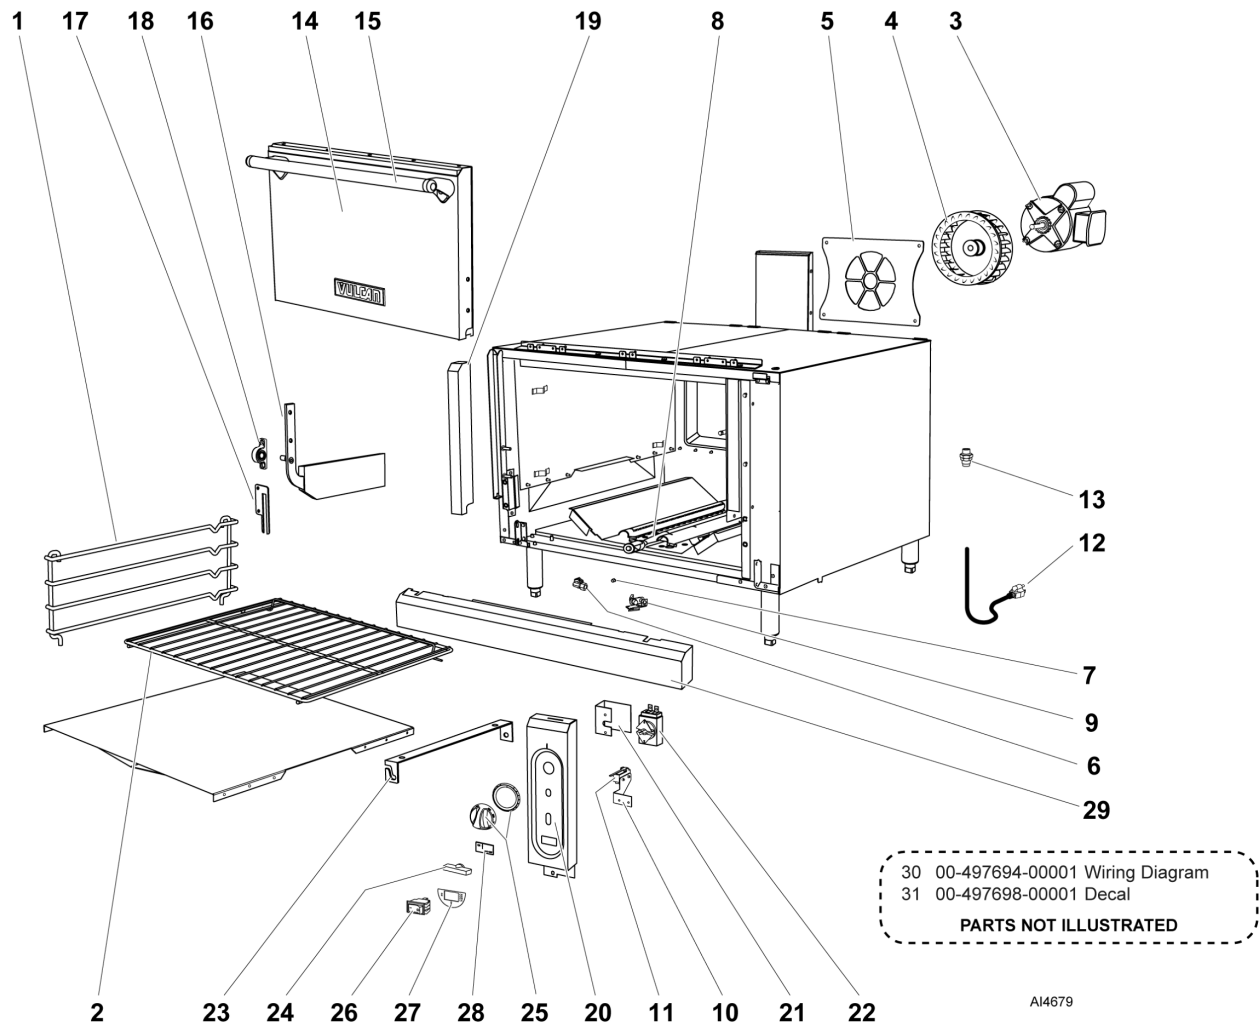

"C" MODEL OVEN

"C" MODEL OVEN

ILLUS.	PART NO.	NAME OF PART	AMT.
1	00-499468-00002	Support - Wire Rack R.H.....	1
	00-499468-00003	Support - Wire Rack L.H.....	1
2	00-499517-00002	Rack, Oven.....	2
3	00-499547-000G1	Motor - 1/6 HP, 120V.....	1
4	00-415780-00008	Wheel - Blower (Incls. Set Screws).....	1
5	00-499641-00001	Grate - Motor Convection Oven.....	1
6	00-404079-0000F	Nozzle, 90 Deg. Burner.....	1
7	00-010901-00042	Orifice - Spud (Drill 42) (Nat.) (Sea Level - 2499 FT.).....	1
	00-010901-00051	Orifice - Spud (51 Drill) Orifice - Spud (Drill 51) (Pro) (Sea Level - 2499 Ft.).....	1
8	00-497891-00001	Burner - Oven.....	1
9	00-412787-00001	Pilot - Oven (NAT).....	1
	00-412787-00002	Pilot - Oven (LP).....	1
10	00-956633-00002	Bracket - Switch Door.....	1
11	00-411496-000F1	Switch - Micro Door.....	1
12	00-405016-00001	Cord - Electric Supply (120 V. Only).....	1
13	00-499554-00001	Disconnect - Main Male Q.....	1
14	00-499513-000G3	Door (Porcelain) less handle.....	1
14A	00-499513-000G4	Door (SST) less handle.....	1
15	00-956635-00001	Handle - Oven Door.....	1
16	00-499512-000G6	Counterweight - Oven Convection R.H.....	1
	00-499512-000G3	Counterweight - Oven L.H.....	1
17	00-499452-00001	Coverplate.....	1
18	00-497906-00001	Bearing - Pillow Block.....	1
19	00-958353-00001	Cover - Moulain Panel.....	1
20	00-499507-00003	Cover - Control Panel.....	1
21	00-957464-00001	Guard - Thermostat.....	1
22	00-411506-00015	Thermostat (200-550 Deg. F).....	1
23	00-497883-00002	Bracket - Thmostat Bulb.....	1
24	00-413157-00001	Knob - Shut Off.....	1
25	00-499168-00003	Knob - Oven 550F Convection.....	1
26	00-715112	Switch - Rocker, Lighted.....	1
27	00-957609-00001	Label - On - Off Cool Down.....	1
28	00-414708-00001	Plate - On-Off.....	1
29	00-499515-000G1	Kick Plate Assy.....	1
30	00-497694-00001	Wiring Diagram.....	1
31	00-497698-00001	Decal - Wire Schematic.....	1