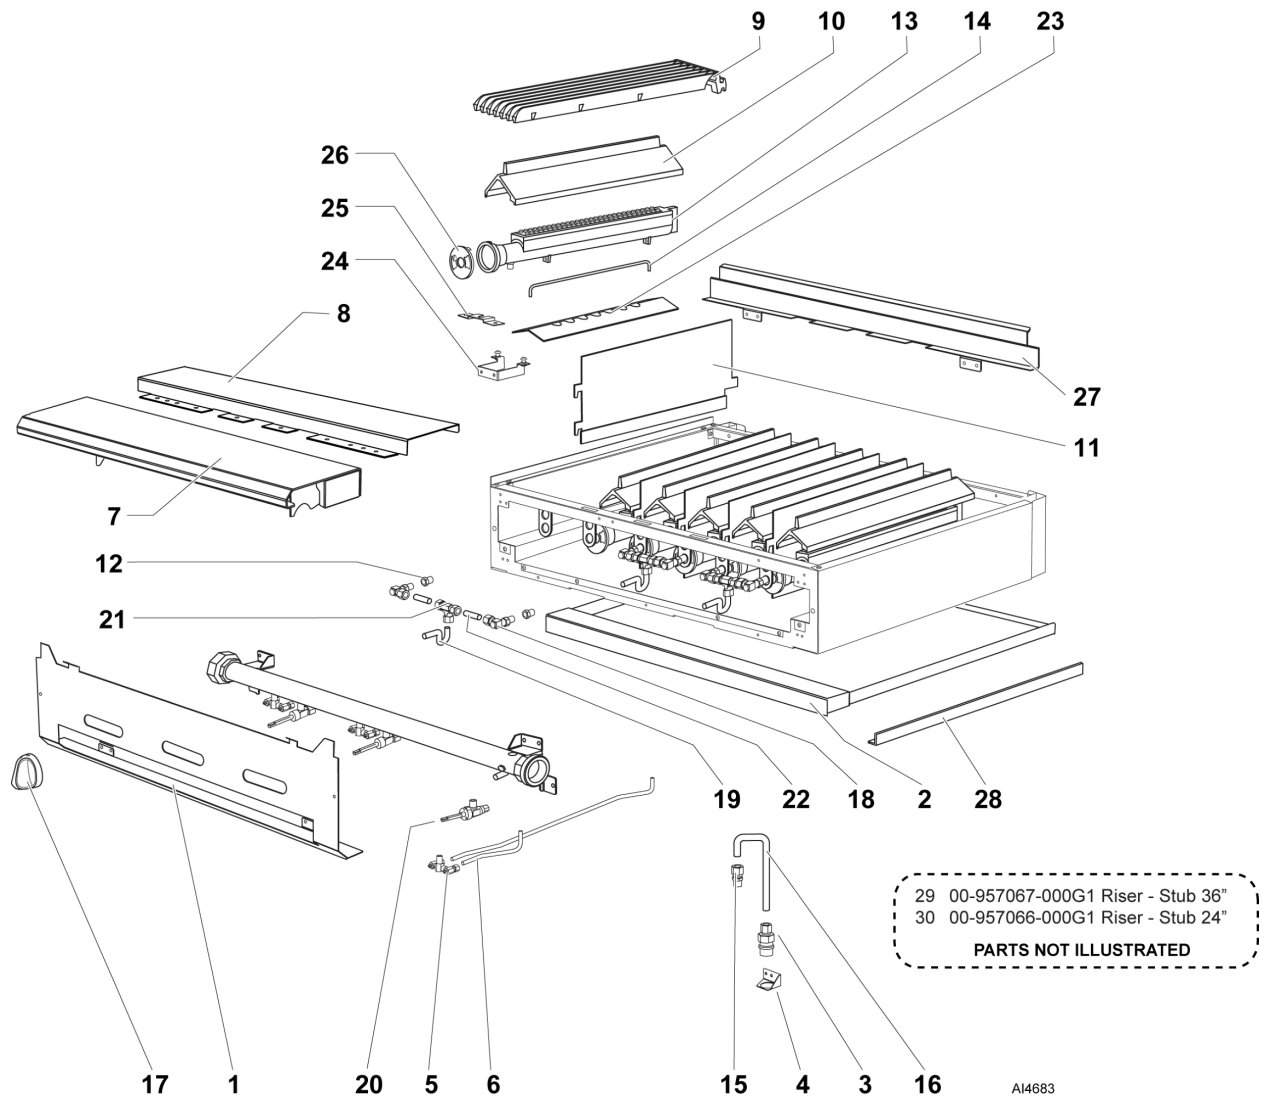

36" & 24" CHAR BROILER

36" & 24" CHAR BROILER

ILLUS.	PART NO.	NAME OF PART	AMT.
	PL-AI4683		
1	00-957574-00001	Cover - Manifold 36" Char Broiler.....	1
	00-957567-00001	Cover - Manifold 24" Char Broiler.....	1
2	00-499006-000G2	Tray - Crumb (SST) 36" Char Broiler.....	1
	00-956724-000G2	Tray - Crumb (SST) 24" Char Broiler.....	1
3	00-499555-00001	Disconnect - Gas Female.....	1
4	00-499047-00001	Bracket - Disconnect.....	1
5	00-957814-00001	Valve - Dual Pilot.....	1
6	00-788541-0000A	Tube - Pilot, Flex (W/Tip).....	1
7	00-499425-000G1	Front Top Assy. 36" Char Broiler.....	1
	00-956705-000G1	Front Top Assy. 24" Char Broiler.....	1
8	00-957235-000G1	Front Top Assy - Condiment Rail 36" Char Broiler.....	1
	00-957239-000G1	Front Top Slide Rail Assy. 36" Char Broiler.....	1
	00-957357-000G1	Front Top Assy. - Condiment Rail 24" Char Broiler.....	1
9	00-412852-00001	Grate - Top Straight.....	6
	00-722131	Grate - Slanted 6-RIB 24" Char Broiler.....	2
	00-710424	Grate - Slanted 7-RIB 24" Char Broiler.....	2
10	00-710407	Radiant.....	6
11	00-956614-00002	Supercharger.....	5
12	00-418051-0000F	Hood - Orifice.....	6
13	00-957413-00001	Burner Assy.....	6
14	00-710455	Burner Rod.....	6
15	FP-012-02	Fitting - Tube 1/2 TBG X 3/8 MPT.....	1
16	00-426509-00010	Tube - Flex 1/2" O.D. 10" Lg.....	1
17	00-499712-00001	Knob - HD Burner.....	3
18	00-719383	W/O Plug.....	6
19	00-722425	Tubing - Flex 3/8" X 8" Lg.....	3
20	00-957348-00001	Valve - Gas.....	3
21	00-714676	New Part.....	1
22	00-722468	NLA - Obsolete--3/8" Tube 1-1/4" Long.....	1
23	00-956748-00001	Heat Deflector.....	6
24	00-957412-00001	Bracket - Dual Pilot.....	AR
25	00-957335-00001	Stabilizer - Burner.....	6
26	00-719329	Air Mixer Assy.....	6
27	00-499615-00002	Deflector - Rear (SST) 36" Char Broiler.....	1
	00-956725-00002	Deflector - Rear (SST) 24" Char Broiler.....	1
28	00-497984-00001	Retainer - Grate.....	2
29	00-957067-000G1	Riser - Stub 36" W/Alum. Back 36" Char Broiler.....	1
30	00-957066-000G1	Riser - Stub 24" W/Alum. Back 24" Char Broiler.....	1