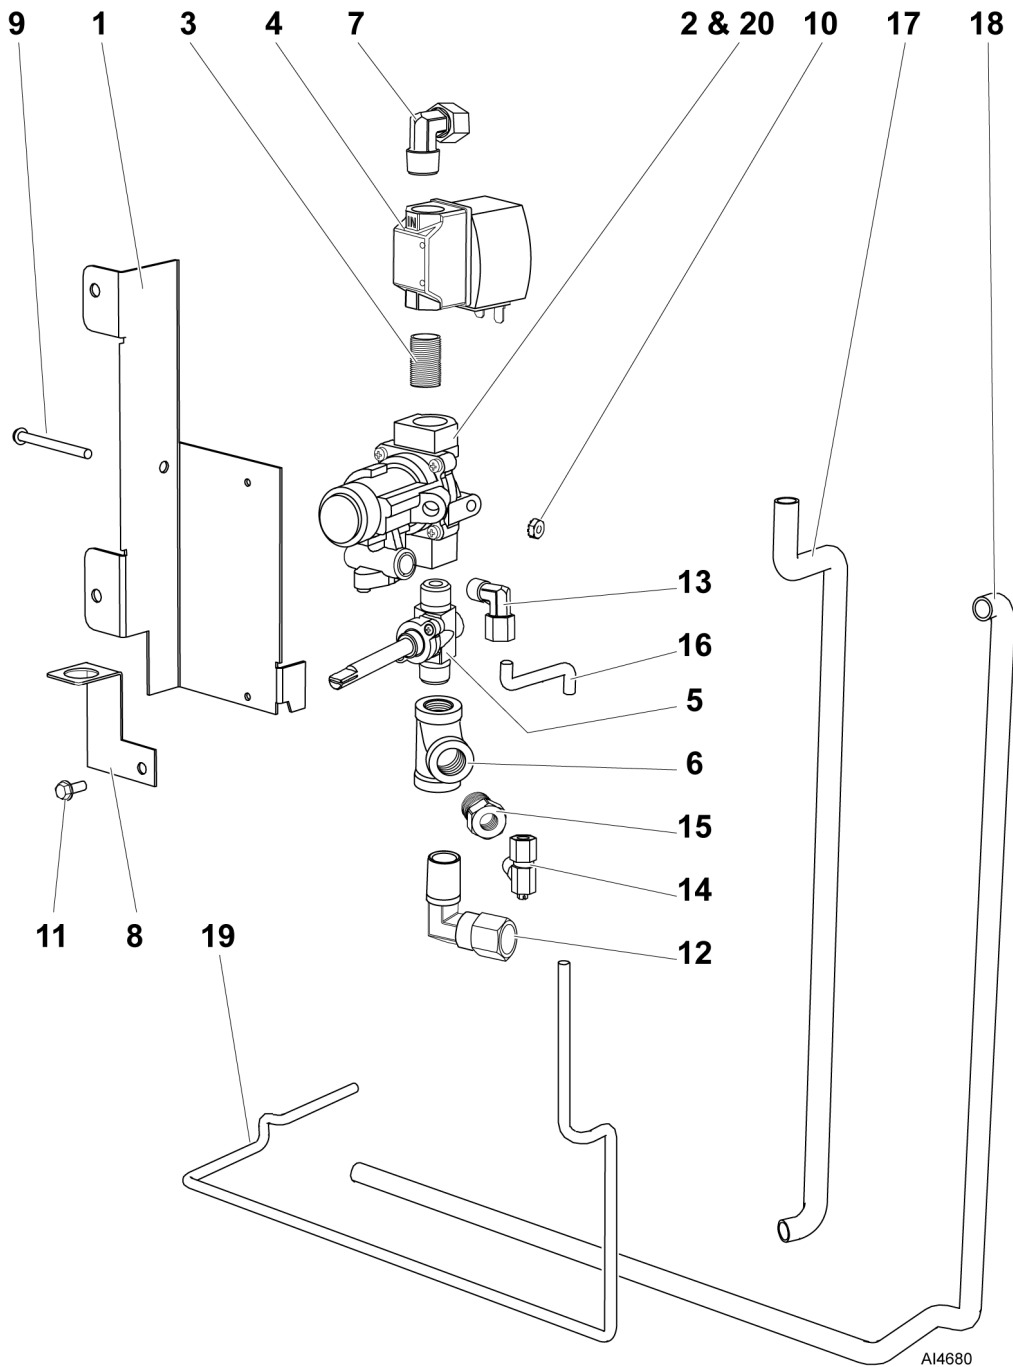

"C" MODEL OVEN

ILLUS.	PART NO.	NAME OF PART	AMT.
1	00-499468-00002	Support - Wire Rack R.H.....	1
	00-499468-00003	Support - Wire Rack L.H.....	1
2	00-499517-00002	Rack, Oven.....	2
3	00-499547-000G1	Motor - 1/6 HP, 120V.....	1
4	00-415780-00008	Wheel - Blower (Incls. Set Screws).....	1
5	00-499641-00001	Grate - Motor Convection Oven.....	1
6	00-404079-0000F	Nozzle, 90 Deg. Burner.....	1
7	00-010901-00042	Orifice - Spud (Drill 42) (Nat.) (Sea Level - 2499 FT.).....	1
	00-010901-00051	Orifice - Spud (51 Drill) Orifice - Spud (Drill 51) (Pro) (Sea Level - 2499 Ft.).....	1
8	00-497891-00001	Burner - Oven.....	1
9	00-412787-00001	Pilot - Oven (NAT).....	1
	00-412787-00002	Pilot - Oven (LP).....	1
10	00-956633-00002	Bracket - Switch Door.....	1
11	00-411496-000F1	Switch - Micro Door.....	1
12	00-405016-00001	Cord - Electric Supply (120 V. Only).....	1
13	00-499554-00001	Disconnect - Main Male Q.....	1
14	00-499513-000G3	Door (Porcelain) less handle.....	1
14A	00-499513-000G4	Door (SST) less handle.....	1
15	00-956635-00001	Handle - Oven Door.....	1
16	00-499512-000G6	Counterweight - Oven Convection R.H.....	1
	00-499512-000G3	Counterweight - Oven L.H.....	1
17	00-499452-00001	Coverplate.....	1
18	00-497906-00001	Bearing - Pillow Block.....	1
19	00-958353-00001	Cover - Moulain Panel.....	1
20	00-499507-00003	Cover - Control Panel.....	1
21	00-957464-00001	Guard - Thermostat.....	1
22	00-411506-00015	Thermostat (200-550 Deg. F).....	1
23	00-497883-00002	Bracket - Thmostat Bulb.....	1
24	00-413157-00001	Knob - Shut Off.....	1
25	00-499168-00003	Knob - Oven 550F Convection.....	1
26	00-715112	Switch - Rocker, Lighted.....	1
27	00-957609-00001	Label - On - Off Cool Down.....	1
28	00-414708-00001	Plate - On-Off.....	1
29	00-499515-000G1	Kick Plate Assy.....	1
30	00-497694-00001	Wiring Diagram.....	1
31	00-497698-00001	Decal - Wire Schematic.....	1

AI4680

"C" MODEL GAS MANIFOLD ASSY