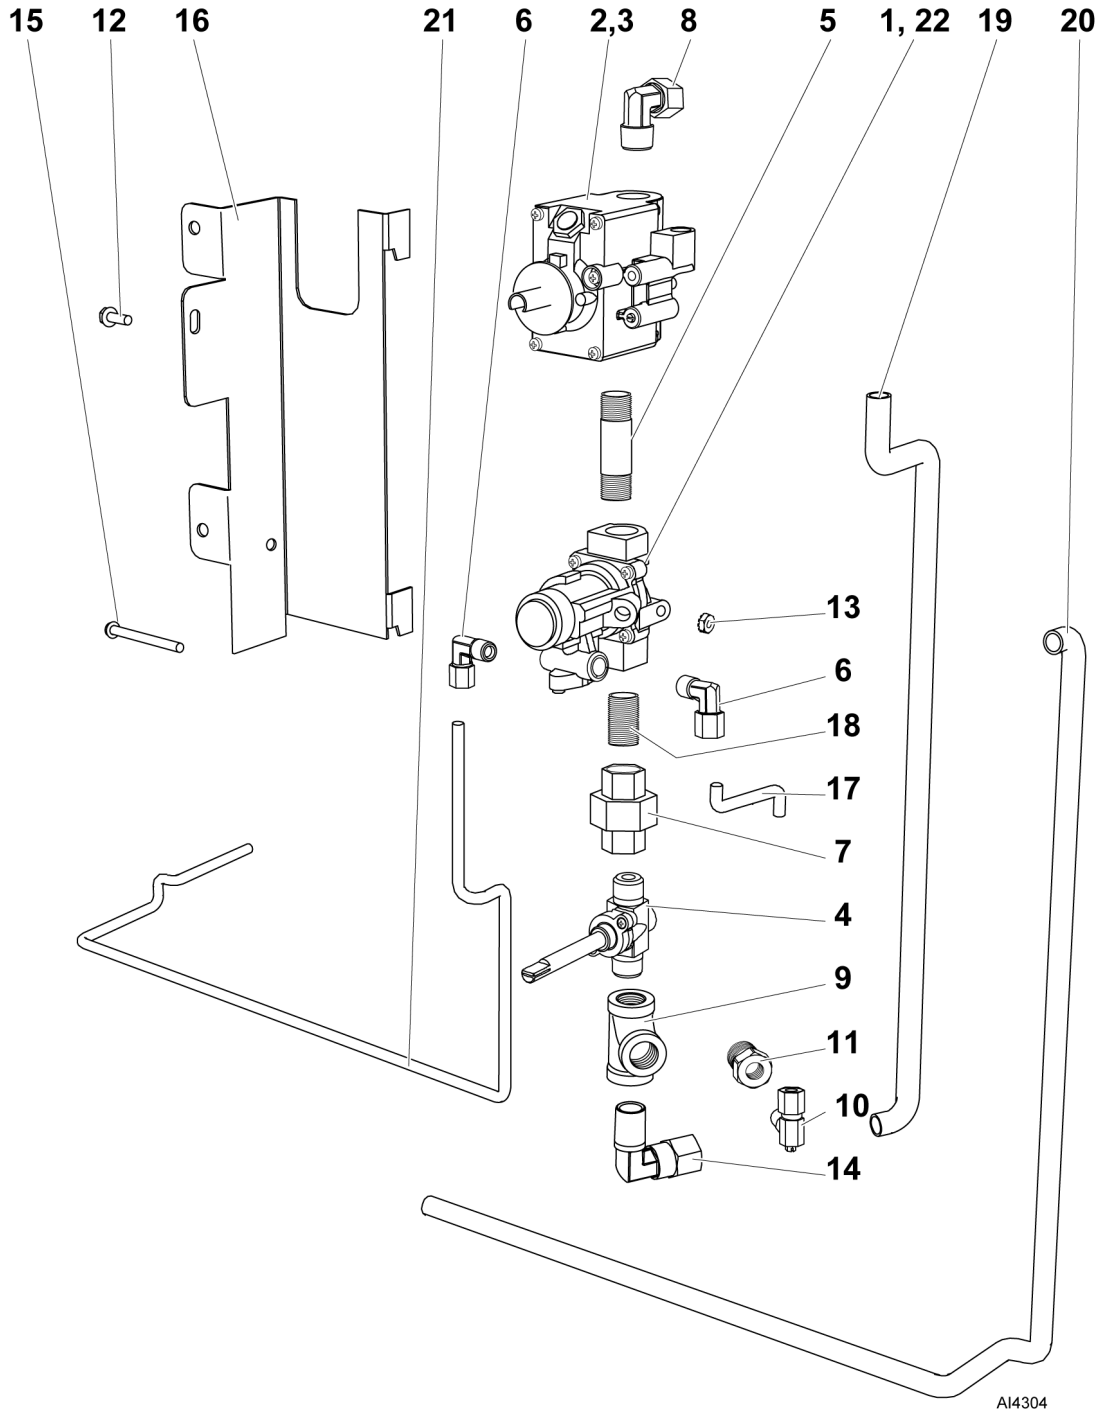

"S" MODEL OVEN

ILLUS.	PART NO.	NAME OF PART	AMT.
PL-AI4678			
1	00-499468-00001	Support - Wire Rack.....	2
2	00-499517-00002	Rack, Oven.....	1
3	00-499467-00001	Oven - Side Liner R/H (Porcelain).....	1
	00-499467-00003	Oven - Side Liner R/H (SST).....	1
4	00-499467-00002	Oven - Side Liner L/H (Porcelain).....	1
	00-499467-00004	Oven - Side Liner L/H (SST).....	1
5	00-499800-000G1	Bottom Liner (Porcelain).....	1
	00-499800-000G2	Bottom Liner (SST).....	1
6	00-405930-00001	NLA - Obsolete--Eyelet - Brass.....	1
7	00-499513-000G3	Door (Porcelain) less handle.....	1
	00-499513-000G4	Door (SST) less handle.....	1
8	00-956635-00001	Handle - Oven Door.....	1
9	00-404079-0000F	Nozzle, 90 Deg. Burner.....	1
10	00-497891-00001	Burner - Oven.....	1
11	00-412787-00001	Pilot - Oven (NAT).....	1
	00-412787-00002	Pilot - Oven (LP).....	1
12	00-010901-00031	Orifice - Spud (31 Drill) (Sea Level - 2499 Ft.)(NAT).....	1
	00-010901-00047	Orifice - Spud (47 Drill) (Sea Level - 2499 Ft.) (LP).....	1
13	00-499554-00001	Disconnect - Main Male Q.....	1
14	00-497906-00001	Bearing - Pillow Block.....	2
15	00-499512-000G3	Counterweight - Oven L.H.....	1
16	00-499512-000G4	Counterweight - Oven R.H.....	1
17	00-499452-00001	Coverplate.....	1
18	00-958353-00001	Cover - Moulian Panel.....	1
19	00-958470-000G1	Kick Panel.....	1
20	00-499507-00001	Panel - Oven Control.....	1
21	00-413157-00001	Knob - Shut Off.....	1
22	00-497883-00001	Bracket - Thermostat Bulb.....	1
23	00-414708-00001	Plate - On-Off.....	1
24	00-499168-00001	Knob - Oven 650 Deg. F.....	1
	00-499168-00002	Knob - Oven 550 Deg. F.....	1
25	00-413112-00012	Leg (6 In.).....	4
26	00-497001-00001	Caster (Without Brake).....	AR
27	00-497001-00002	Caster (With Brake).....	AR

"S" MODEL GAS MANIFOLD ASSY