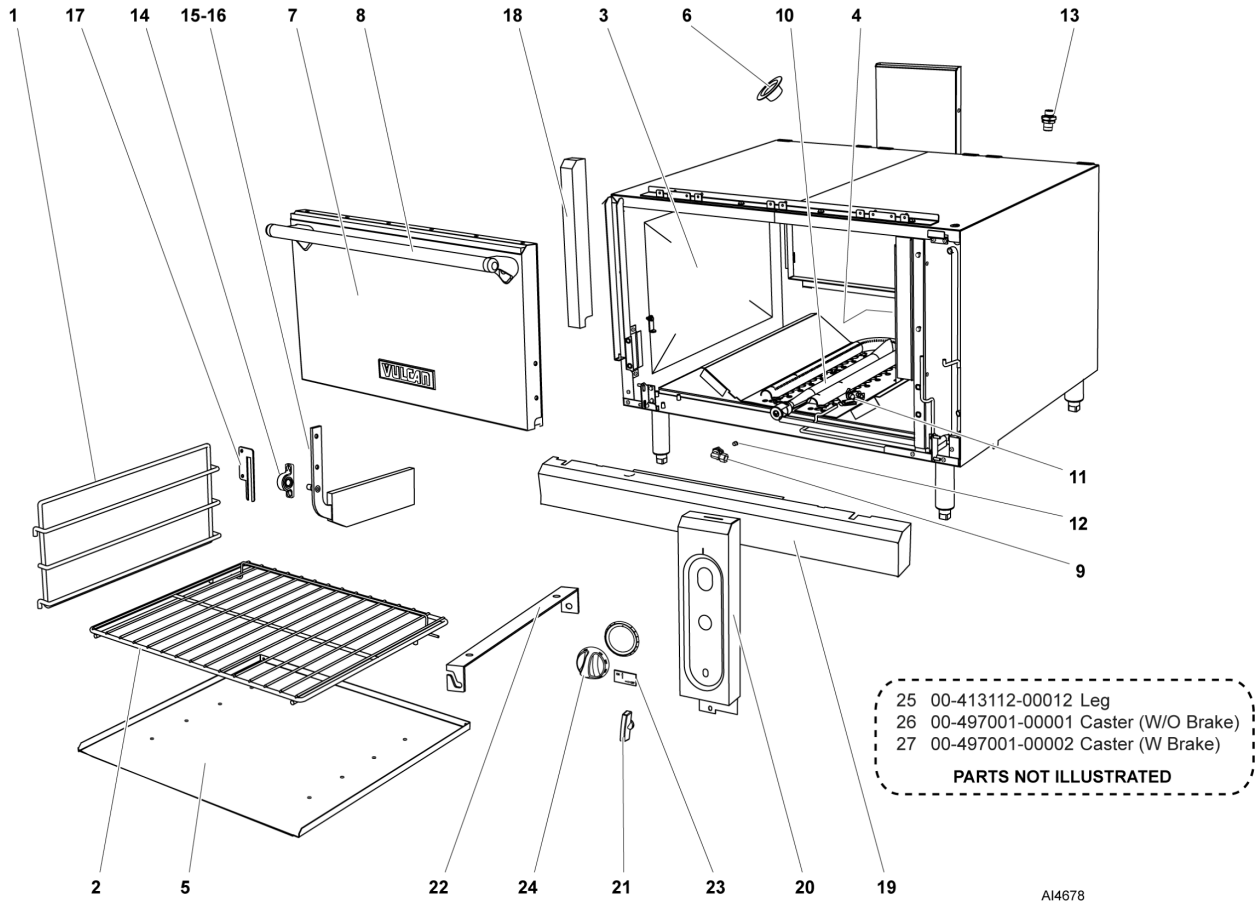

### Table of Contents

5	"B" MODEL 36", 24", 18", 12" CABINET BASE
7	"S" MODEL OVEN
9	"S" MODEL GAS MANIFOLD ASSY
11	"C" MODEL OVEN
13	"C" MODEL GAS MANIFOLD ASSY
15	36", 24" & 12" OPEN TOP BURNER
17	36"- 4 & 18"- 2 OPEN TOP BURNER
19	36" & 24" CHAR BROILER
21	36" & 18" FRENCH TOP RADIAL FIN HOT TOP
23	36", 24" & 18" THERMO CONTROL GRIDDLE TOP
25	36", 24" & 18" MANUAL CONTROL GRIDDLE TOP
27	36", 24", 18" & 12" WORK TOP
29	36" AND 18" STEP UP OPEN TOP BURNER
31	36" 6 OPEN TOP STEP UP BURNER
33	STEP UP BURNER ASSEMBLY

AI4677

**"B" MODEL 36", 24", 18", 12" CABINET BASE**

**"B" MODEL 36", 24", 18", 12" CABINET BASE**

ILLUS.	PART NO.	NAME OF PART	AMT.
PL-AI4677			
1	00-958087-000G4	Door Assy. L/H (36" Base Cabinet Only).....	1
	00-958087-000G3	Door Assy. (24" Base Cabinet Only).....	1
	00-958087-000G2	Door Assy. (18" Base Cabinet Only).....	1
	00-958087-000G1	Door Assy. (12" Base Cabinet Only).....	1
2	00-958087-000G5	Door Assy. R/H.....	1
3	00-499740-00001	Bracket - Cabinet Door Magnet.....	1
4	00-497296-00001	Magnet - Door.....	2
5	00-499744-000G1	Support - Shelf.....	2
6	00-499747-00001	Shelf (36" Base Cabinet Only).....	1
	00-499747-00002	Shelf (24" Base Cabinet Only).....	1
	00-499747-00003	Shelf (18" Base Cabinet Only).....	1
7	00-408615-00021	Handle - Door Keeler R3122.....	2