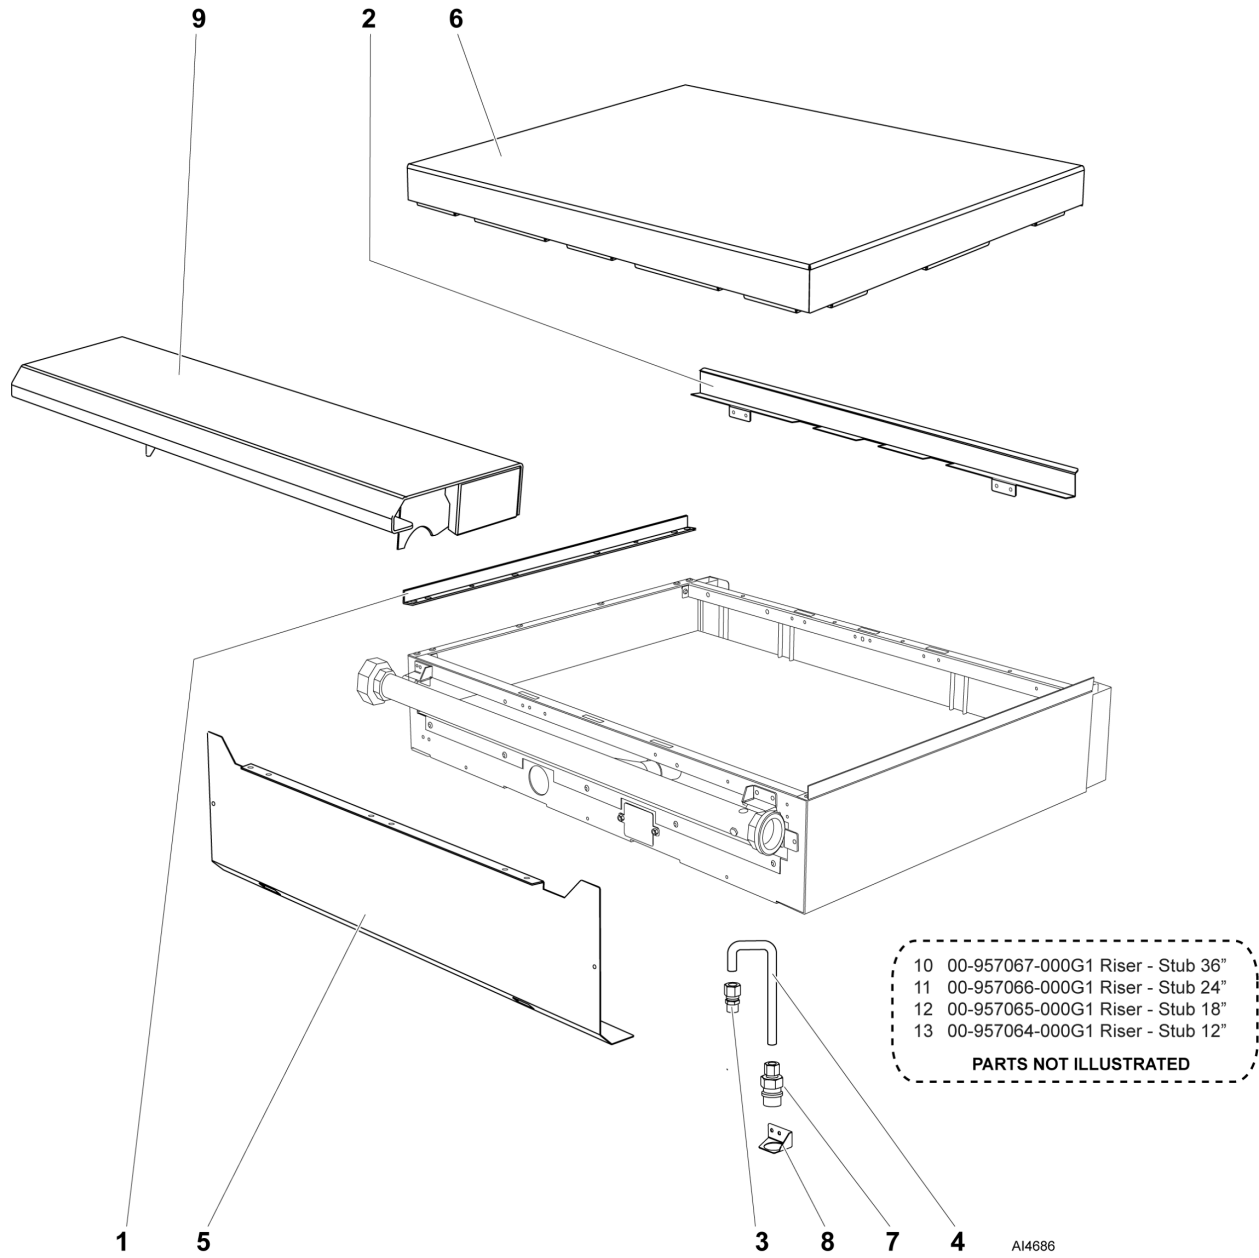

36", 24" & 18" MANUAL CONTROL GRIDDLE TOP

ILLUS.	PART NO.	NAME OF PART	AMT.
1	00-957961-00001	Panel - Rear Closure 36" (Alum.) 36" Griddle Top.....	1
	00-957989-00001	Panel - Rear Closure 24" 24" Griddle Top.....	1
	00-957993-00001	Panel - Rear Closure 18" 18" Griddle Top.....	AR
2	00-499047-00001	Bracket - Disconnect.....	1
3	00-499555-00001	Disconnect - Gas Female.....	1
4	00-426509-00010	Tube - Flex 1/2" O.D. 10" Lg.....	1
5	00-499425-000G1	Front Top Assy. 36" Griddle Top.....	1
	00-956705-000G1	Front Top Assy. 24" Griddle Top.....	1
	00-956658-000G1	Front Top Assy 18" Griddle Top.....	1
6	00-957235-000G1	Front Top Assy - Condiment Rail 36" Griddle Top.....	1
	00-957239-000G1	Front Top Slide Rail Assy. 36" Griddle Top.....	1
	00-957357-000G1	Front Top Assy. - Condiment Rail 24" Griddle Top.....	1
	00-957235-000G1	Front Top Assy - Condiment Rail 18" Griddle Top.....	1
7	00-499112-00001	Bracket - Griddle Burner Support.....	3
8	00-499635-00001	Griddle Burner Assy.....	3
9	00-413302-00001	Clip - Pilot Mounting.....	3
10	00-497984-00001	Retainer - Grate.....	2
11	00-957982-000G4	Grease Drawer Assy. 36" Griddle Top.....	1
	00-956709-000G4	Grease Drawer Assy. 24" Griddle Top.....	1
	00-956677-000G4	Grease Drawer Assy. 18" Griddle Top.....	1
12	00-499622-000G2	NLA - Obsolete--36" Griddle Assy.....	1
	00-499957-000G2	NLA - Obsolete--24" Griddle Assy.....	1
	00-956674-000G2	NLA - Obsolete--18" Griddle Assy.....	1
13	00-956662-00001	Cover - Rear Manifold.....	1
	00-956710-00001	Cover - Hot Top 24" Griddle.....	1
14	FP-012-02	Fitting - Tube 1/2 TBG X 3/8 MPT.....	1
15	00-499712-00001	Knob - HD Burner.....	AR
16	00-957367-00001	Valve - Burner.....	AR
17	00-499970-00001	Valve - Pilot Quick Disconnect.....	AR
18	00-957604-000G2	Cover - Manifold 36" Thermo Griddle (Condiment Rail).....	1
	00-957602-000G2	Cover - Manifold 24" Thermo Griddle (Condiment Rail).....	1
	00-957594-000G1	Cover - Manifold 18" Thermo Griddle.....	1
19	00-957396-00002	Baffle - Griddle.....	1
	00-957988-00002	Baffle - 24" Forward Griddle.....	1
	00-957992-00002	Baffle - 18" Forward Griddle.....	1
20	00-957170-000G1	Griddle Baffle Assy. Center.....	2
21	00-788541-0000A	Tube - Pilot, Flex (W/Tip).....	2
22	00-956939-00002	Tube - Pilot, Flex (W/Tip).....	1

36", 24", 18" & 12" WORK TOP