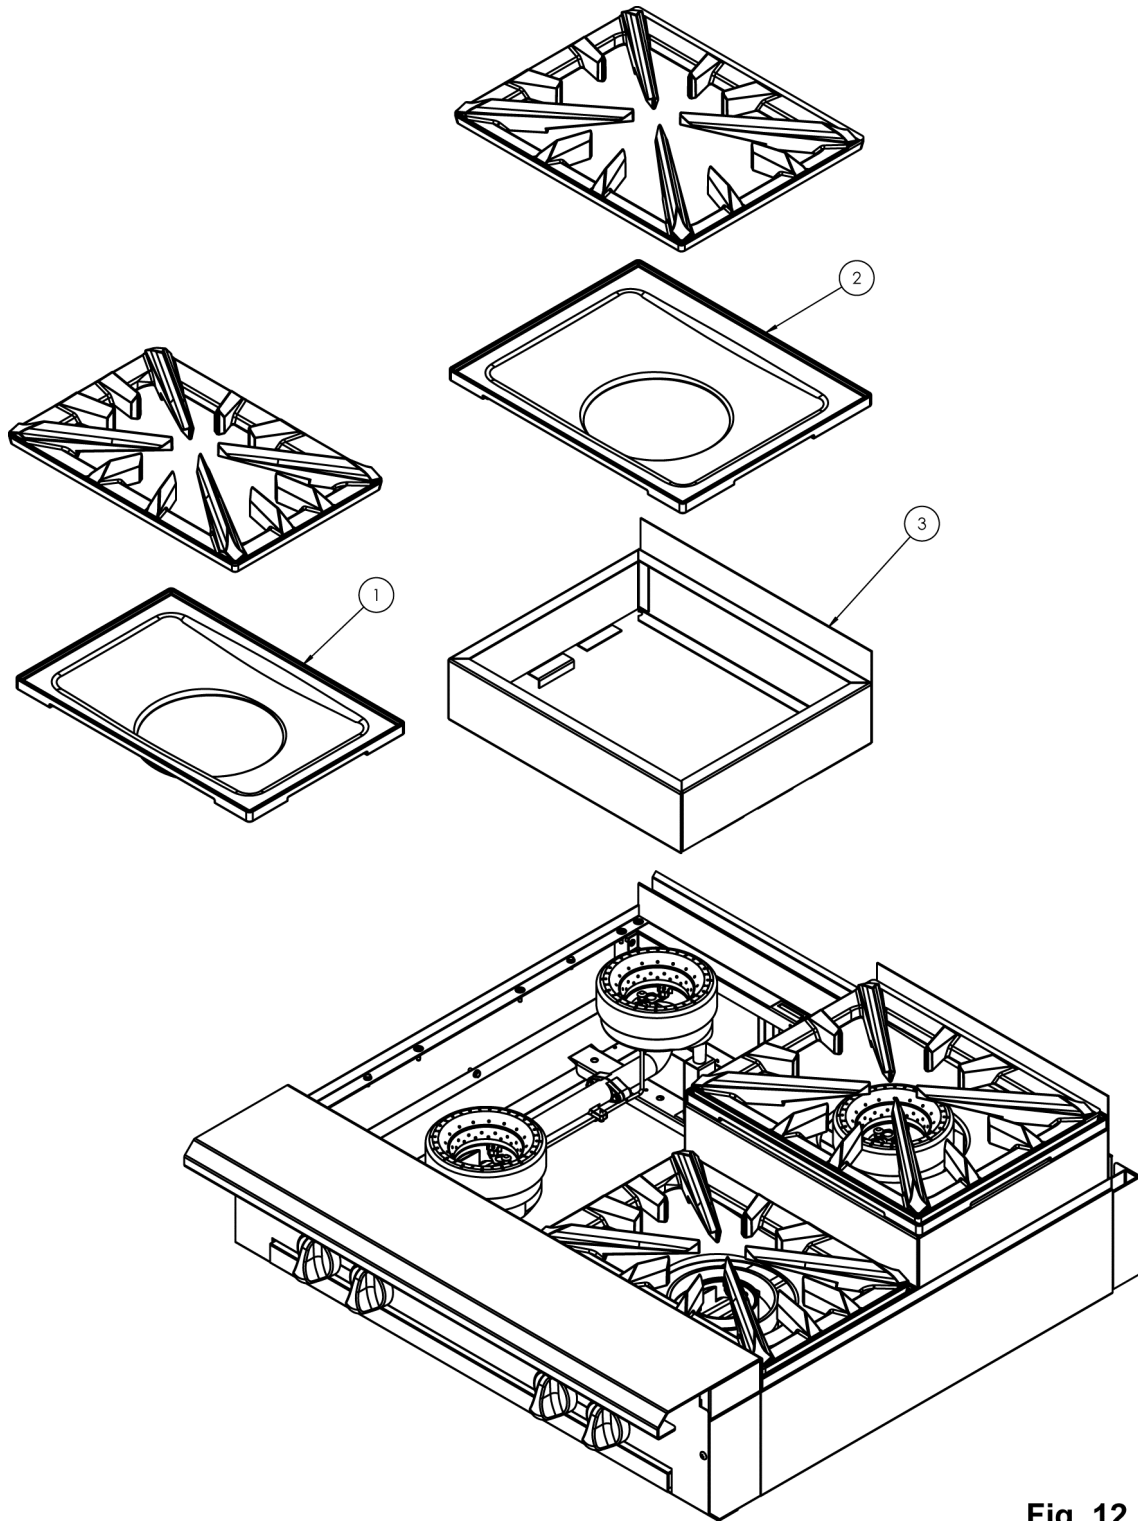

* Not Shown

Fig. 12

36" AND 18" STEP UP OPEN TOP BURNER

36" AND 18" STEP UP OPEN TOP BURNER

ILLUS.	PART NO.	NAME OF PART	AMT.
PL-F37419 FIG-12			
1	00-957882-00001	Bowl - Front 18" Step Up.....2	2
2	00-957881-00001	Bowl - Rear 18: Step Up.....2	2
3	00-957877-000G1	Frame - 18" Step Up.....2	2