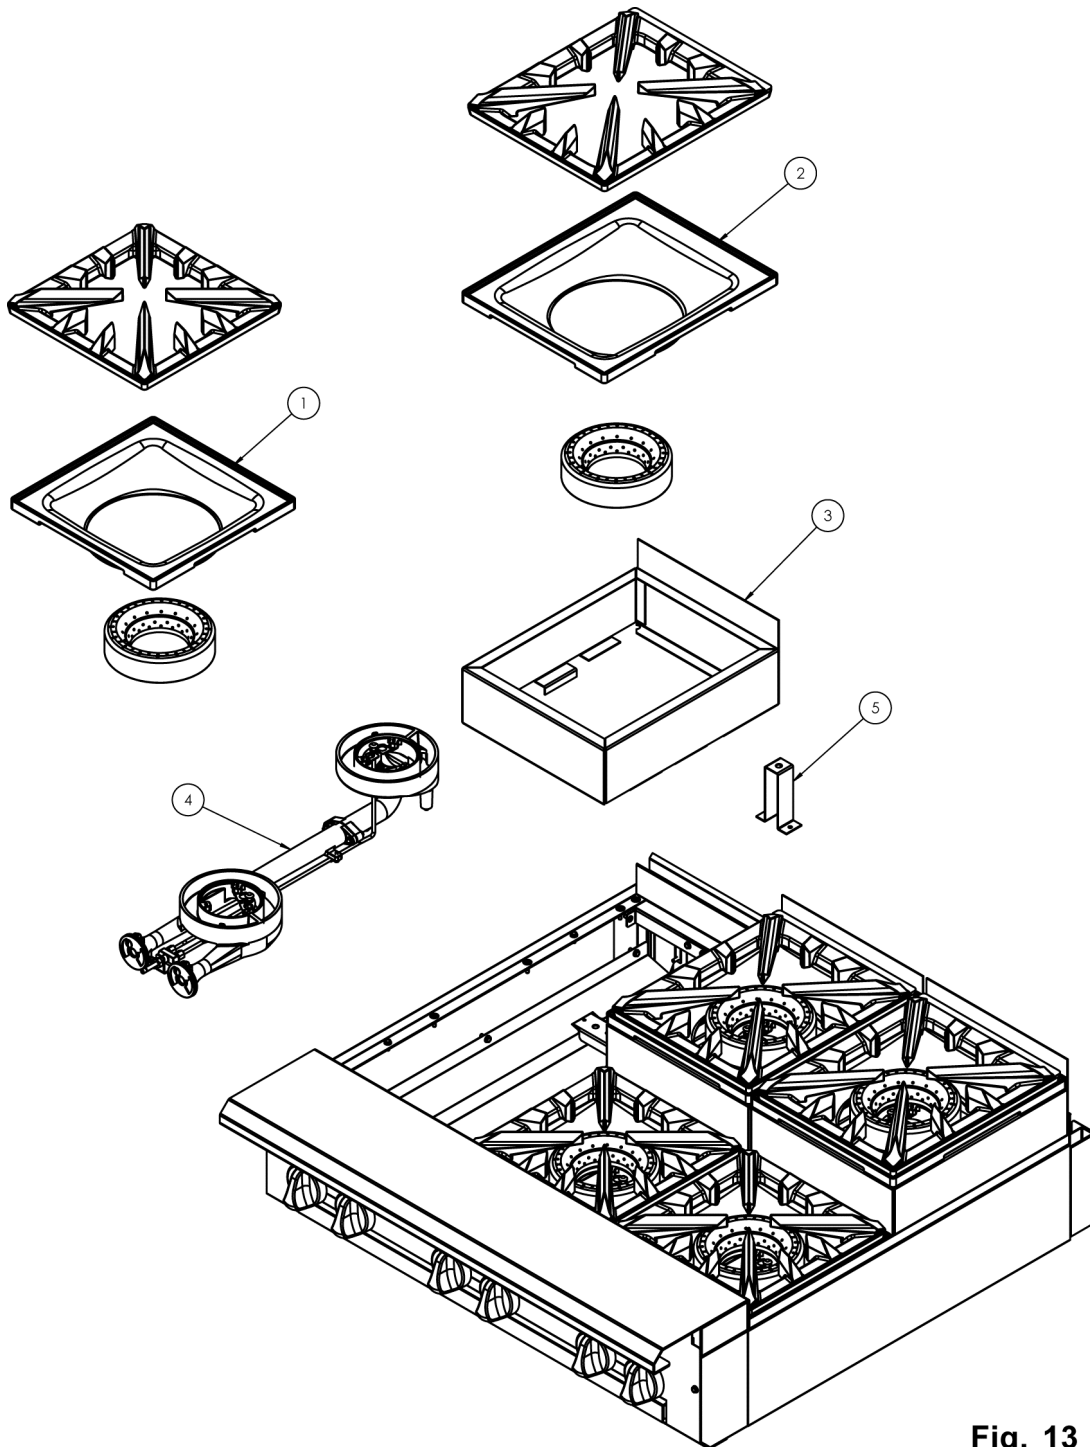

* Not Shown

Fig. 12

36" AND 18" STEP UP OPEN TOP BURNER

36" AND 18" STEP UP OPEN TOP BURNER

ILLUS.	PART NO.	NAME OF PART	AMT.
PL-F37419 FIG-12			
1	00-957882-00001	Bowl - Front 18" Step Up.....2	2
2	00-957881-00001	Bowl - Rear 18: Step Up.....2	2
3	00-957877-000G1	Frame - 18" Step Up.....2	2