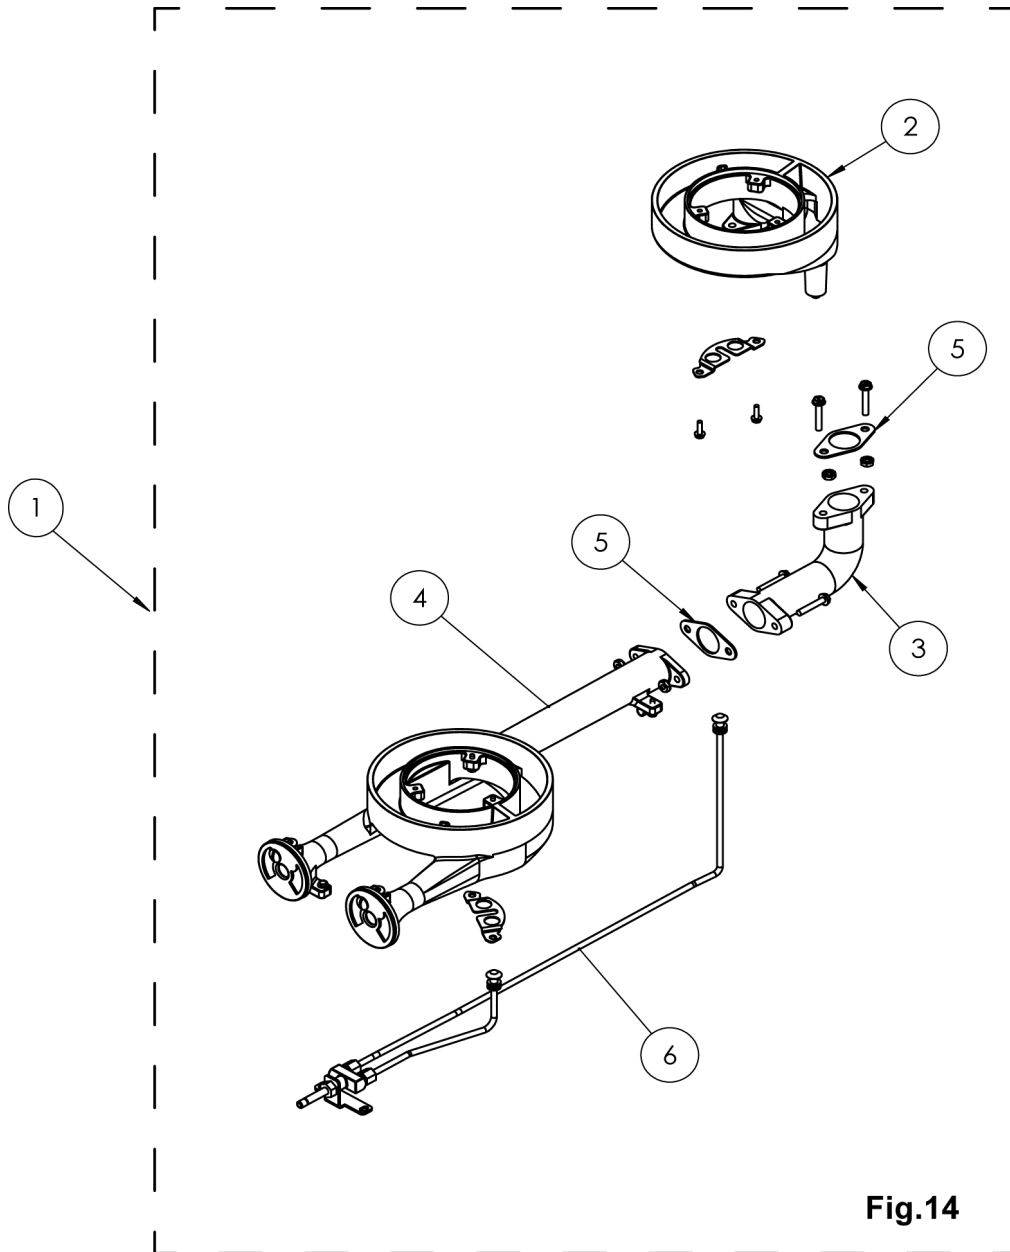

STEP UP BURNER ASSEMBLY

STEP UP BURNER ASSEMBLY

ILLUS.	PART NO.	NAME OF PART	AMT.
	PL-F37419 FIG-14		
1	00-957817-000G1	Burner Assy. - Step Up.....	1
2	00-957826-00001	Burner - Rear Step Up.....	1
3	00-957825-00001	Elbow - Center Step Up.....	1
4	00-957824-00001	Burner - Front Step Up.....	1
5	00-957823-00001	Gasket.....	1
6	00-959108-000G2	Pilot Assy. - Step Up.....	1