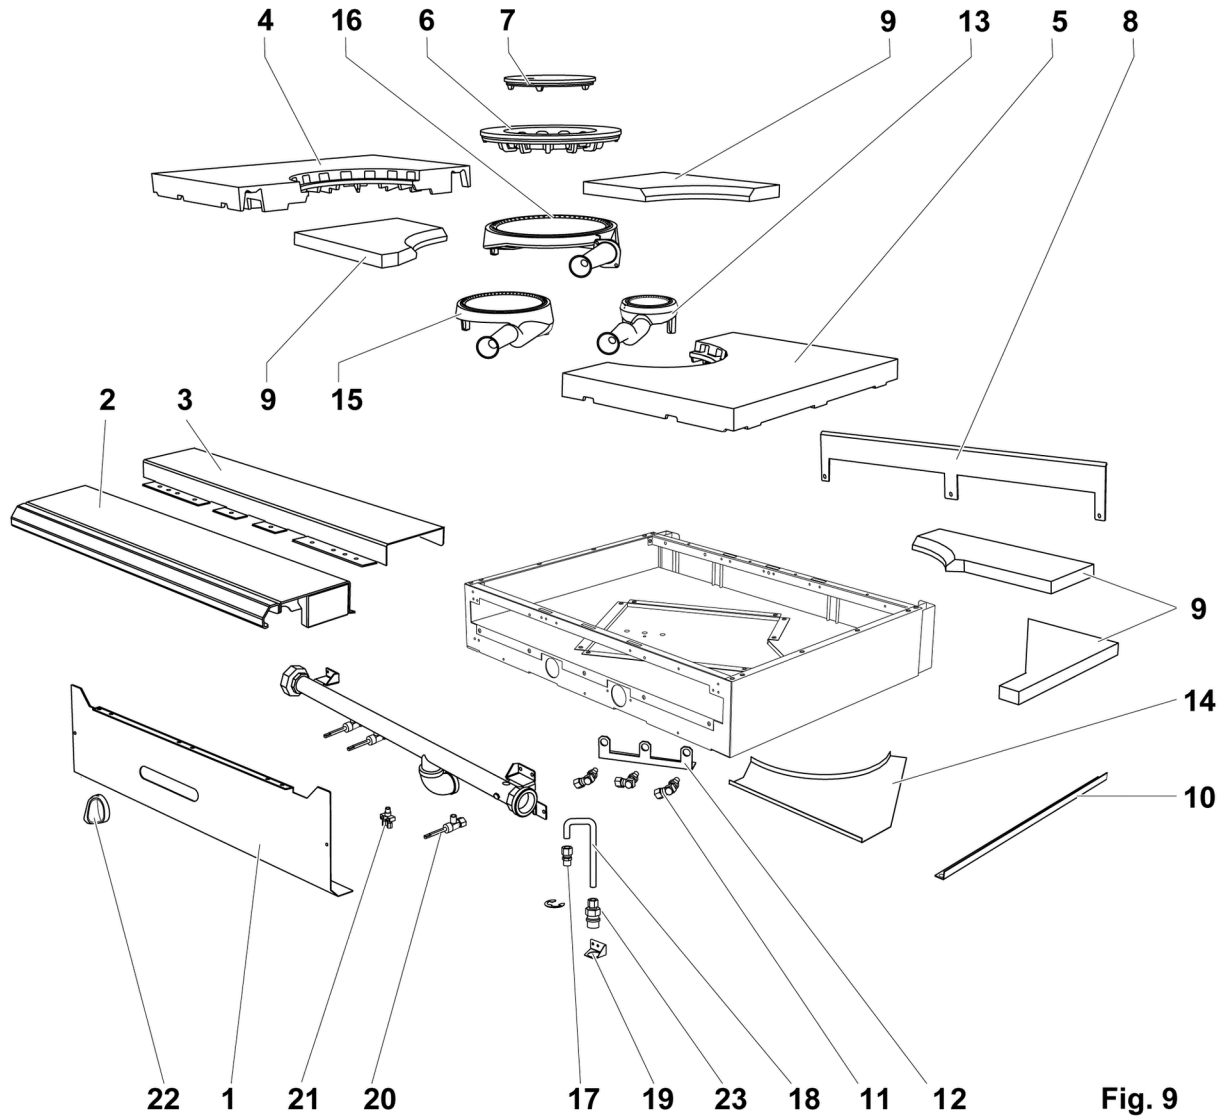

36" & 24" CHAR BROILER

ILLUS.	PART NO.	NAME OF PART	AMT.
		PL-F37419 FIG-8	
1	00-957574-00001	Cover - Manifold 36" Char Broiler.....	1
	00-957567-00001	Cover - Manifold 24" Char Broiler.....	1
2	00-499006-000G2	Tray - Crumb (SST) 36" Char Broiler.....	1
	00-956724-000G2	Tray - Crumb (SST) 24" Char Broiler.....	1
3	00-499555-00001	Disconnect - Gas Female.....	1
4	00-499047-00001	Bracket - Disconnect.....	1
5	00-957814-00001	Valve - Dual Pilot.....	1
6	00-788541-0000A	Tube - Pilot, Flex (W/Tip).....	1
7	00-499425-000G1	Front Top Assy. 36" Char Broiler.....	1
	00-956705-000G1	Front Top Assy. 24" Char Broiler.....	1
8	00-957235-000G1	Front Top Assy - Condiment Rail 36" Char Broiler.....	1
	00-957239-000G1	Front Top Slide Rail Assy. 36" Char Broiler.....	1
	00-957357-000G1	Front Top Assy. - Condiment Rail 24" Char Broiler.....	1
9	00-412852-00001	Grate - Top Straight.....	6
	00-722131	Grate - Slanted 6-RIB 24" Char Broiler 24" Char Broiler.....	2
10	00-710407	Radiant.....	6
11	00-956614-00002	Supercharger.....	5
12	00-418051-0000F	Hood - Orifice.....	6
13	00-957413-00001	Burner Assy.....	6
14	00-710455	Burner Rod.....	6
15	FP-012-02	Fitting - Tube 1/2 TBG X 3/8 MPT.....	1
16	00-426509-00010	Tube - Flex 1/2" O.D. 10" Lg.....	1
17	00-499712-00001	Knob - HD Burner.....	3
18	00-719383	W/O Plug.....	6
19	00-722425	Tubing - Flex 3/8" X 8" Lg.....	3
20	00-957348-00001	Valve - Gas.....	3
21	00-714676	New Part.....	1
22	00-722468	NLA - Obsolete--3/8" Tube 1-1/4" Long.....	1
23	00-956748-00001	Heat Deflector.....	6
24	00-957412-00001	Bracket - Dual Pilot.....	AR
25	00-957335-00001	Stabilizer - Burner.....	6
26	00-719329	Air Mixer Assy.....	6
27	00-499615-00002	Deflector - Rear (SST) 36" Char Broiler.....	1
	00-956725-00002	Deflector - Rear (SST) 24" Char Broiler.....	1
28	00-497984-00001	Retainer - Grate.....	2
	00-957067-000G1	Riser - Stub 36" W/Alum. Back 36" Char Broiler.....	1
	00-957066-000G1	Riser - Stub 24" W/Alum. Back 24" Char Broiler.....	1

36" & 18" FRENCH TOP RADIAL FIN HOT TOP