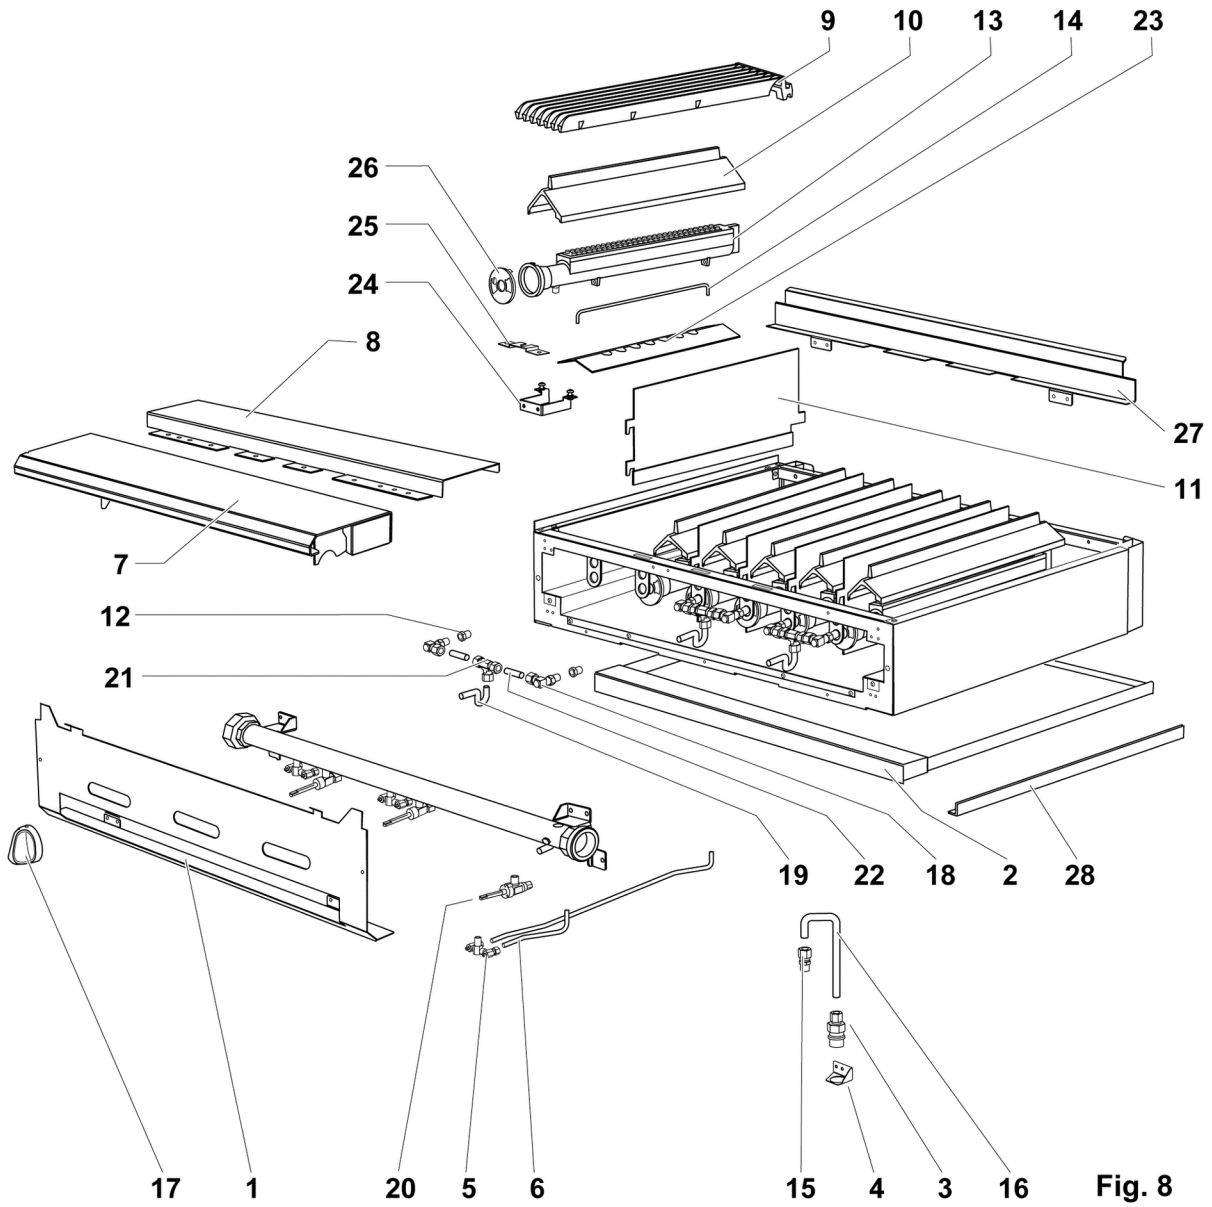

36"- 4 & 18"- 2 OPEN TOP BURNER

ILLUS.	PART NO.	NAME OF PART	AMT.
	PL-F37419 FIG-7		
1	00-957573-00001	Manifold Cover 36" (4 Open Top Burner).....	1
	00-957564-00001	Manifold Cover 18" (2 Open Top Burner).....	1
2	00-499006-000G2	Tray - Crumb (SST) 36" (4 Open Top Burner).....	1
	00-956696-000G2	Tray - Crumb (SST) 18" (2 Open Top Burner).....	AR
3	00-497984-00001	Retainer - Grate.....	2
4	00-426509-00010	Tube - Flex 1/2" O.D. 10" Lg.....	1
5	00-499555-00001	Disconnect - Gas Female.....	1
6	00-499047-00001	Bracket - Disconnect.....	1
7	00-499425-000G1	Front Top Assy. 36" (4 Open Top Burner).....	1
	00-957235-000G1	Front Top Assy - Condiment Rail 36" (4 Open Top Burner).....	4
	00-956658-000G1	Front Top Assy 18" (2 Open Top Burner).....	AR
8	00-957239-000G1	Front Top Slide Rail Assy.....	4
10	00-499001-00004	Support - (4) OTB Burner (SST).....	1
	00-956690-00001	Support - (2) OTB Burner (SST).....	1
11	00-499493-00001	Support - Grate (Alum.).....	1
	00-499493-00002	Support - Grate (SST).....	1
12	00-499615-00002	Deflector - Rear (SST) 36" (4 Open Top Burner).....	1
	00-956697-00002	Deflector - Rear (SST) 36" (4 Open Top Burner).....	1
13	00-957370-00001	Grate - Front 18".....	AR
14	00-957371-00001	Grate - Rear 18".....	AR
15	00-957372-00001	Bowl - 18" Double.....	AR
16	00-957343-00002	Burner - Head 6".....	AR
17	00-499712-00001	Knob - HD Burner.....	AR
18	00-957367-00001	Valve - Burner.....	AR
19	00-499970-00001	Valve - Pilot Quick Disconnect.....	AR
20	00-957398-000G1	Venturi Assy.....	1
21	00-402558-00004	Clip - Tubing.....	AR
22	00-958073-00001	Plate - Restrictor.....	1
23	00-959108-000G1	Pilot - Kit Open Top Burners.....	1
24	FP-012-02	Fitting - Tube 1/2 TBG X 3/8 MPT.....	1
25	00-499002-00003	Deflector - HD Splash L.H. (SST).....	1
	00-499002-00004	Deflector - HD Splash R.H. (SST).....	1
*	00-957067-000G1	Riser - Stub 36" W/Alum. Back 36" (4 Open Top Burner).....	1
*	00-957065-000G1	Riser - Stub 18" W/Alum. Back 36" (4 Open Top Burner).....	1

* Not Shown

36" & 24" CHAR BROILER