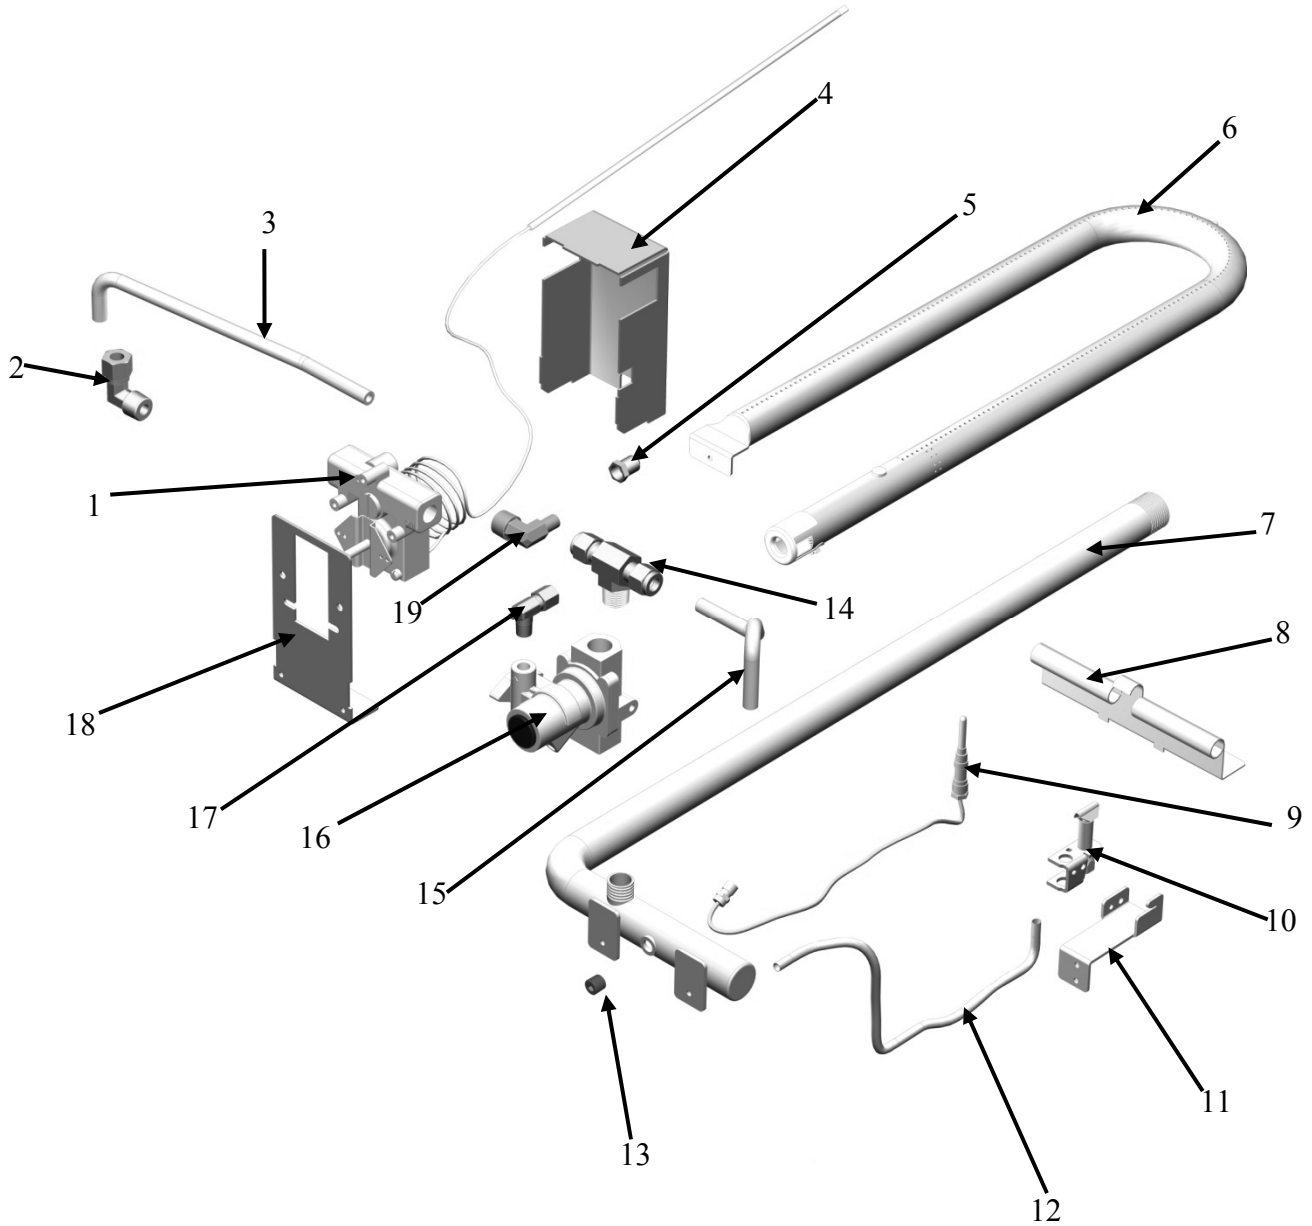

VCRGxx-T / WCRGxx-T Griddle Internal Components

VCRGxx-T / WCRGxx-T Griddle Internal Components

ILLUS.	PART NO	NAME OF PART	24"	36"	48"
1	00-498096-00450	450F TSTAT COMBO VALVE	2.....	3.....	4.....
2	00-722657	3/8MPT X 3/8CC ELBOW	2.....	3.....	4.....
3	00-851614-00002	3/8" x 12" FLEX TUBING.....	1.....	1.....	2.....
4	00-498757	T-STAT HEAT SHIELD.....	2.....	3.....	4.....
5	00-719951-00039	# 39, ORIFICE HOOD (NAT. GAS).....	2.....	3.....	4.....
	00-719951-00053	# 53, ORIFICE HOOD(LP. GAS).....	2.....	3.....	4.....
6	00-498651-0000A	GRIDDLE BURNER.....	2.....	3.....	4.....
7	00-498656-0024A	24" MANIFOLD W/A.....	1.....	N/A.....	N/A.....
	00-498656-0036A	36" MANIFOLD W/A.....	N/A.....	1.....	N/A.....
	00-498656-0048A	48" MANIFOLD W/A.....	N/A.....	N/A.....	1.....
8	00-498779	FLASH TUBE.....	1.....	2.....	2.....
9	00-714268	T46 18" THERMOCOUPLE.....	1.....	2.....	2.....
10	00-714269	PILOT BURNER.....	1.....	2.....	2.....
	00-712363	LP GAS PILOT ORIFICE.....	1.....	2.....	2.....
11	00-498863	PILOT BRACKET.....	1.....	2.....	2.....
12	00-722228	¼"x 12" FLEX TUBING.....	1.....	2.....	2.....
13	00-719363	1/8" NPT COUNTERSINK PLUG.....	1.....	1.....	1.....
14	00-498028	3/8" NPT x 3/8" CC TEE.....	1.....	2.....	2.....
15	00-722425	3/8" x 8" FLEX TUBING.....	1.....	1.....	2.....
16	00-498025	BASO PILOT SAFETY VALVE.....	1.....	2.....	2.....
17	00-404193-00001	1/8" NPT x ¼"CC x 90 DEG VALVE.....	1.....	2.....	2.....
18	00-498654	T-STAT MOUNTING BRACKET.....	2.....	3.....	4.....
19	00-498897	3/8" NPT x 3/8"-27 ORIFICE ELBOW.....	2.....	3.....	4.....
ITEMS NOT SHOWN					
	00-719566	¼" FIBERGLASS SLEEVING (T-STAT WIRE)	2.....	3.....	4.....