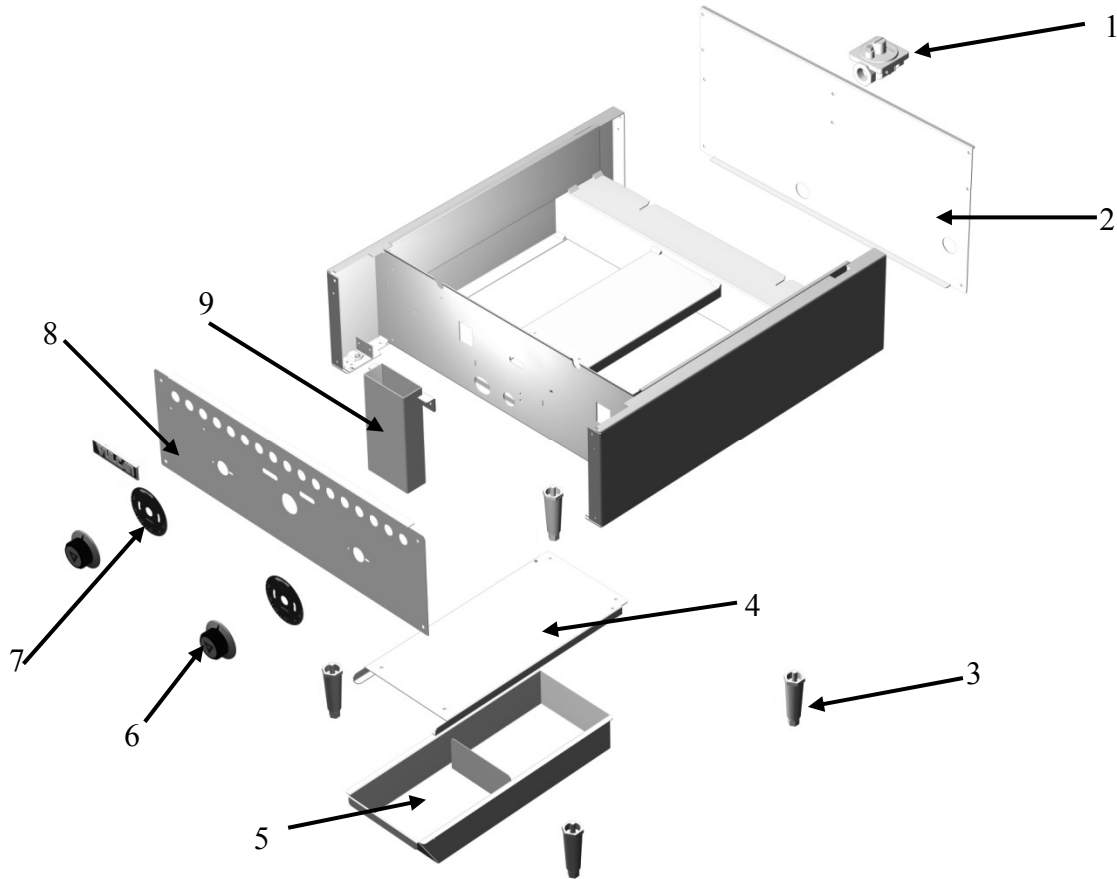

VULCAN-HART
DIVISION OF ITW FOOD EQUIPMENT GROUP, LLC
Baltimore, MD

FORM F-38318 (4-10)

TABLE OF CONTENTS

VCRGxx-T / WCRGxx-T GRIDDLE.....	3
Exploded parts view of external components and part number listing.....	3
Exploded view of internal components.....	4
Internal components part number listing.....	5
VCRGxx-M / WCRGxx-M GRIDDLE.....	6
Exploded parts view of external components and part number listing.....	6
Exploded view of internal components and part number listing.....	7
VCRHxx / WCRHxx HOTPLATE.....	8
Exploded parts view of components.....	8
Part number listing.....	9
VCRBxx / WCRBxx CHARBROILER.....	10
Exploded parts view of components.....	10
Part number listing.....	11
RECOMMENDED SPARE PARTS.....	12
VCRGxx-T / WCRGxx-T griddle recommended spare parts.....	12
VCRGxx-M / WCRGxx-M griddle recommended spare parts.....	12
VCRHxx / WCRHxx hotplate recommended spare parts.....	12
VCRBxx / WCRBxx charbroiler recommended spare parts.....	13

VCRGxx-T / WCRGxx-T Griddle External Components

ILLUS.	PART NO	NAME OF PART	24"	36"	48"
1	00-498871-00120	CONVERTIBLE PRESSURE REGULATOR....	1.....	1.....	1.....
2	00-498649-00024	24" BACK PANEL.....	1.....	N/A.....	N/A.....
	00-498649-00036	36" BACK PANEL.....	N/A.....	1.....	N/A.....
	00-498649-00048	48" BACK PANEL.....	N/A.....	N/A.....	1.....
3	00-498953	4" LEG WITH 3/8" STUD.....	4.....	4.....	4.....
4	00-498658	GREASE CAN GUIDE.....	1.....	1.....	1.....
5	00-498868-0000A	GREASE CAN	1.....	1.....	1.....
6	00-498041	VULCAN GRIDDLE KNOB.....	2.....	3.....	4.....
7	00-498945	200-450F GS VALVE DIAL	2.....	3.....	4.....
8	00-498652-00024	24" T-STAT FRONT PANEL.....	1.....	N/A.....	N/A.....
	00-498652-00036	36" T-STAT FRONT PANEL.....	N/A.....	1.....	N/A.....
	00-498652-00048	48" T-STAT FRONT PANEL.....	N/A.....	N/A.....	1.....
9	00-498931-0000A	GREASE CHUTE W/A	1.....	1.....	1.....