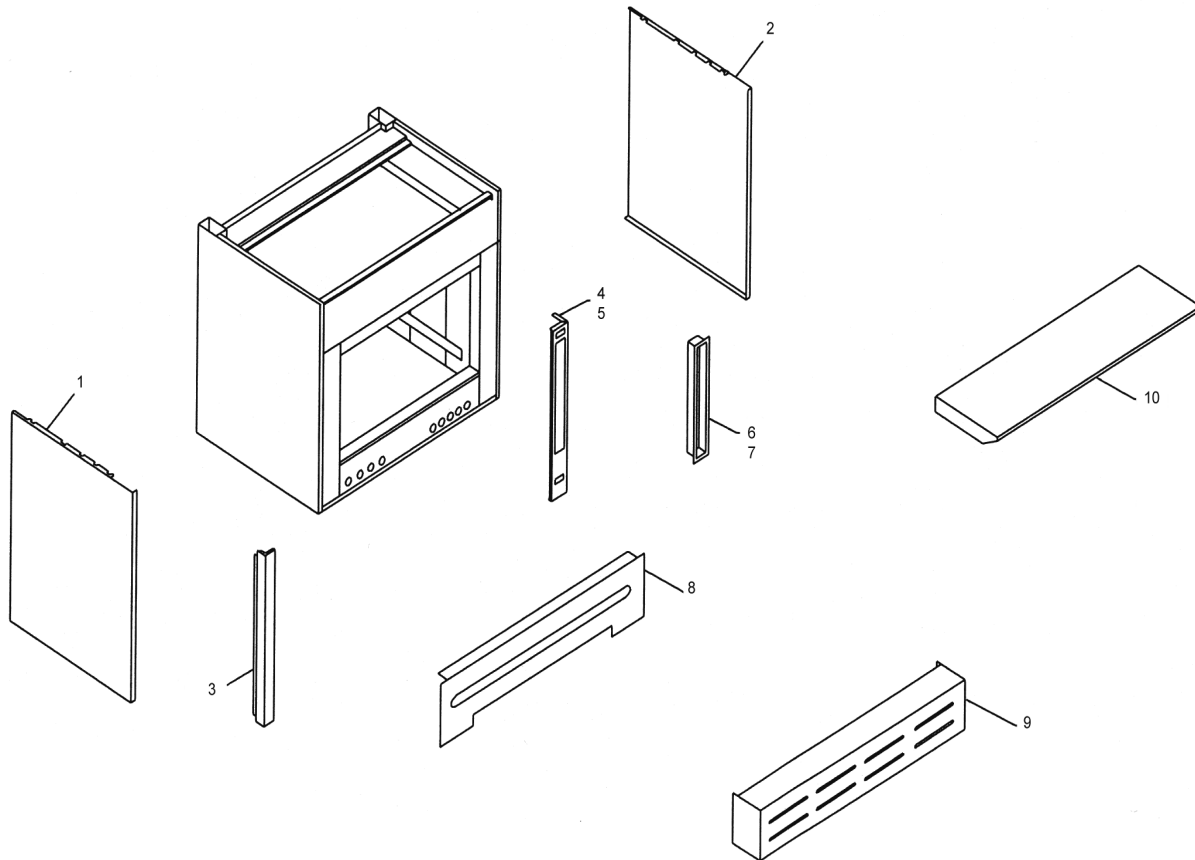

### Control System Parts List

ILLUS. Fig. 3, 4	PART NO.	NAME OF PART	AMT.
1	00-719156	1/8 X 1/4cc Brass Elbow .....	1
2	00-719377	3/8 NPT X 3/8 STR Brass Connector .....	1
3	00-719037	3/8 X 3/8 X 3/8 Tee .....	1
4	00-719971	Shut Off Valve (Standard Oven) .....	1
5	00-719032	Union 3/8 .....	1
6	00-719055	Nipple 3/8 X 1 1/4 .....	1
7	00-715048	Oven Thermostat (FDT0) (500°) .....	1
	00-715048-00002	Oven Thermostat (650°) .....	1
8	00-719074	Close Nipple 3/8 .....	1
9	00-720719	Safety Valve (BASO) .....	1
10	00-719951-00035	Orifice .....	1
11	00-719737-00004	Oven Burner (Prior to April 17, 2006) .....	1
	00-497579-000G1	Oven Burner (April 17, 2006 to Present) .....	1
12	00-719066	Reducing Coupling 3/8 X 1/8 .....	1
13	00-707648-0000A	Pilot Valve Assy. ....	1
14	00-402957-00003	Knob, Oven Valve (Black) .....	1
15	00-402957-00002	Knob, Oven Valve (Red) .....	1
16	00-715080	ON/OFF Oven Valve (Convection Oven) .....	1
17	00-720017	Temperature Indicator Light (Red) .....	1
18	00-719202	Oven Thermostat (Convection Oven) .....	1
19	00-718224	Oven Thermostat Dial .....	1
20	00-715112	Fan Switch (3-Position Rocker) .....	1
21	00-715127	Label, Fan Switch .....	1
22	00-713656	Dual Solenoid .....	1
23	00-788596-0000A	Terminal Block .....	1
24	00-713933	Flame Switch .....	1
25	00-720385	Spark Module, Single (Blue) .....	1
26	00-715122	Switch, Door .....	1
27	00-714392-00042	Spark Pilot .....	1
28	00-720041	Pilot Orifice (Nat. Gas) (Use With 715004 Only) .....	1
29	00-712363	Pilot Orifice (LP. Gas) (Use With 715004 Only) .....	1
30	00-719385	Orifice Elbow, Oven Burner .....	1
31	00-715059	Oven Thermostat Dial (Knob) (500°) .....	1
	00-715059-00001	Oven Thermostat Dial (Knob) (650°) .....	1
32	00-715005	Oven Safety Thermocouple .....	1
33	00-715004	Oven Pilot (Nat. Gas) (Prior to April 17, 2006) .....	1
	00-412787-00001	Oven Pilot (Nat. Gas) (April 17, 2006 to Present) .....	1
	00-412782-00002	Oven Pilot (LP. Gas) (April 17, 2006 to Present) .....	1
34	00-706088	Mounting Bracket For Pilot .....	1
35	00-719393	Elbow 3/8 x 3/8cc .....	1
36	00-719376	Brass Elbow .....	1
37	00-722425	Flex Tubing 3/8 x 8" .....	1
38	00-722227	Flex Tubing 1/4 X 6" .....	1
39	00-722229	Flex Tubing 1/4 X 18" .....	1
40	00-722230	Flex Tubing 1/4 X 24" .....	1
41	00-722223	Flex Tubing 3/8 X 24" .....	1
42	00-722222	Flex Tubing 3/8 X 18" .....	1