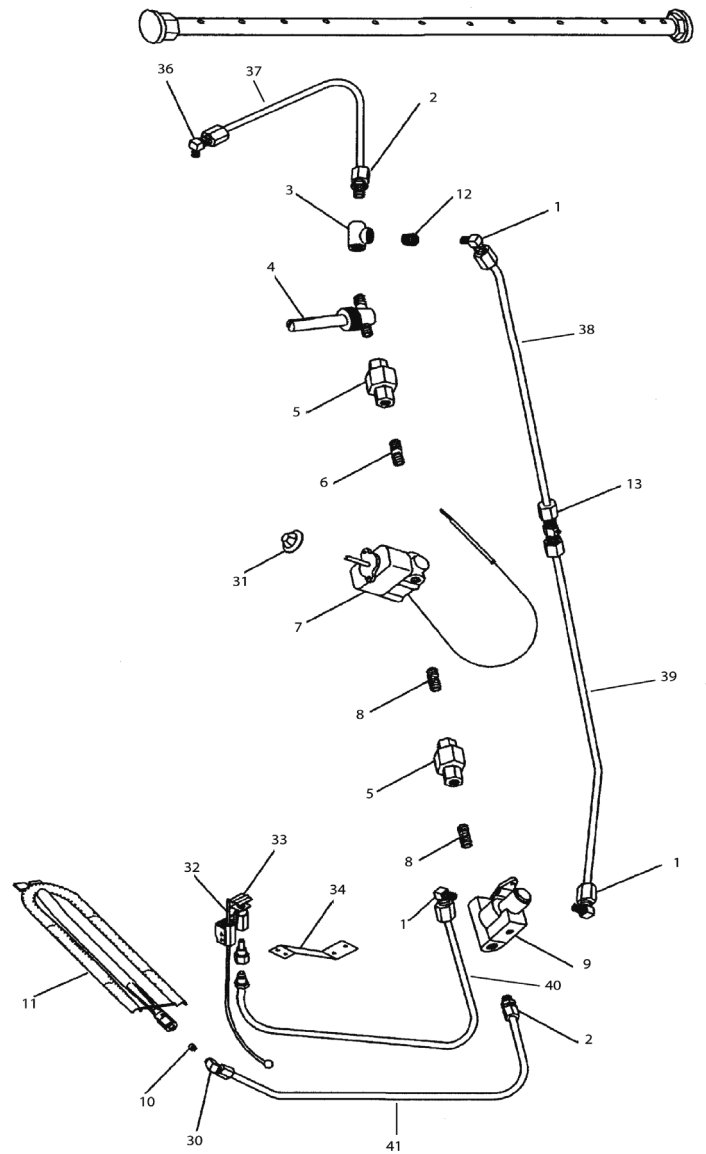

Control System • Standard Oven

Fig. 4