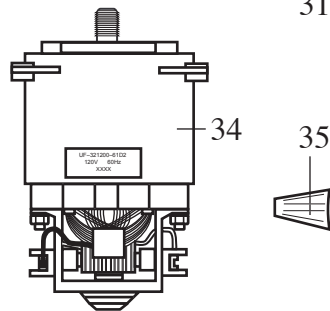

WARING COMMERCIAL®

BB1000 /plastic container
BC1000 /CSA w/ plastic container

These Units Are No Longer In Production

500664

2 Piece Lid (center lid 011700)

501117
Wrench

501114
Container with
Blending Assy.

Catalog	Model
BB1000	35BL37
BC1000	34BL59

Illustration#	Part#	Description
1	003146	Center Lid /BB1000
2	011700	Center Lid /BC1000
3	013442	Outer Lid
4	003504	Cap Nut
5	003302	Blade
6	003609	Washer /stainless steel
7	002903	Washer
8	003601	Shaft
9	009778	Bearing Holder
10	009724	Washer /nylon
11	003537	Washer /stainless steel
12	003509	Washer /neoprene
13	014549	Plastic Container /48 oz
14	013304	NSF Seal
15	015055	Container Adapter
16	009780	Hex Nut /left hand thread
17	003526	Washer /phenolic
18	006937	Washer /stainless steel
19	003138	Coupling
20	003137	Jar Pad 4 Req.'d
21	007967	Jar Pad Stud 4 Req.'d
22	014009	Coupling (003609 washer if req.'d for gap)
23	017289	Plated Top Cover
24	012752	Seal 4 Req.'d
25	012751	Spacer 4 Req.'d
26	003563	Baffle
27	015165	Nut 4 Req.'d
28	018594	Housing Seal
29	016111	Base (top housing)
30	014899	Name Plate

Catalog	Model
BB1000	35BL37
BC1000	34BL59

Waring Factory Service Center
 314 Ella T. Grasso Ave.
 Torrington, CT 06790
 Tele. 1-800-269-6640
 Fax 860-496-9017
 www.waringproducts.com

Illustration#	Part#	Description
31	003532	Rivet /name plate 2 Req.'d
32	012698	Switch
33	012703	Switch Seal (boot)
34	024030	Motor
35	009051	Wire Nut 2 Req.'d /BB1000
	012409	Crimp Connector 2 Req.'d /BC1000
36	500916	Lead & Diode (003262)
37	013731	Cable Tie /BC1000
38	013270	Screw /ground
39	002881	Nut /ground
40	501039	Bottom Plate with Screen ONLY
	501206	Bottom Plate Assy. with Cord Set
41	014553	Cord Clamp
42	007558	Screw
43	002957	Nut
44	501205	Cord Set
45	002891	Foot 3 Req.'d
46	003569	Screw 3 Req.'d
47	016211	Foot Plug 3 Req.'d