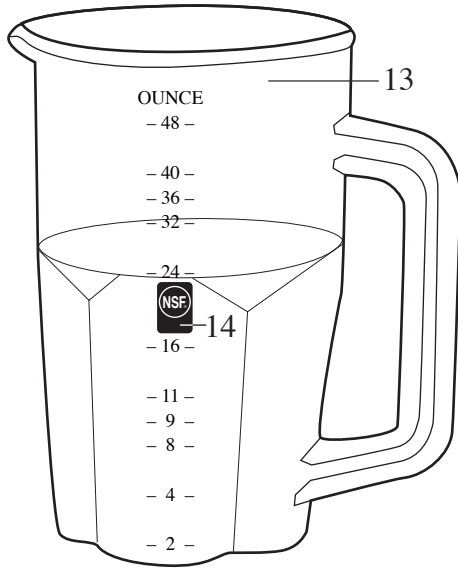

WARING COMMERCIAL®

BB1000 /plastic container
BC1000 /CSA w/ plastic container

These Units Are No Longer In Production

500664

2 Piece Lid (center lid 011700)

501117
Wrench

501114
Container with
Blending Assy.

Catalog	Model
BB1000	35BL37
BC1000	34BL59

Illustration#	Part#	Description
1	003146	Center Lid /BB1000
2	011700	Center Lid /BC1000
3	013442	Outer Lid
4	003504	Cap Nut
5	003302	Blade
6	003609	Washer /stainless steel
7	002903	Washer
8	003601	Shaft
9	009778	Bearing Holder
10	009724	Washer /nylon
11	003537	Washer /stainless steel
12	003509	Washer /neoprene
13	014549	Plastic Container /48 oz
14	013304	NSF Seal
15	015055	Container Adapter
16	009780	Hex Nut /left hand thread
17	003526	Washer /phenolic
18	006937	Washer /stainless steel
19	003138	Coupling
20	003137	Jar Pad 4 Req.'d
21	007967	Jar Pad Stud 4 Req.'d
22	014009	Coupling (003609 washer if req.'d for gap)
23	017289	Plated Top Cover
24	012752	Seal 4 Req.'d
25	012751	Spacer 4 Req.'d
26	003563	Baffle
27	015165	Nut 4 Req.'d
28	018594	Housing Seal
29	016111	Base (top housing)
30	014899	Name Plate