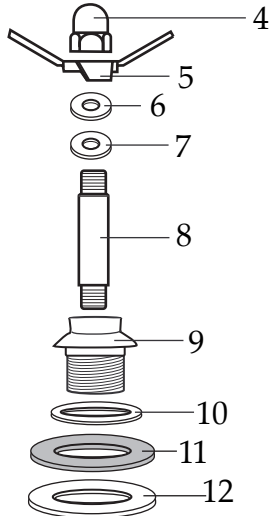

WARING COMMERCIAL®

BB1000 /plastic container
BC1000 /CSA w/ plastic container

These Units Are No Longer In Production

500664

2 Piece Lid (center lid 011700)

501117
Wrench

501114
Container with
Blending Assy.

Catalog	Model
BB1000	35BL37
BC1000	34BL59

Illustration#	Part#	Description
1	003146	Center Lid /BB1000
2	011700	Center Lid /BC1000
3	013442	Outer Lid
4	003504	Cap Nut
5	003302	Blade
6	003609	Washer /stainless steel
7	002903	Washer
8	003601	Shaft
9	009778	Bearing Holder
10	009724	Washer /nylon
11	003537	Washer /stainless steel
12	003509	Washer /neoprene
13	014549	Plastic Container /48 oz
14	013304	NSF Seal
15	015055	Container Adapter
16	009780	Hex Nut /left hand thread
17	003526	Washer /phenolic
18	006937	Washer /stainless steel
19	003138	Coupling
20	003137	Jar Pad 4 Req.'d
21	007967	Jar Pad Stud 4 Req.'d
22	014009	Coupling (003609 washer if req.'d for gap)
23	017289	Plated Top Cover
24	012752	Seal 4 Req.'d
25	012751	Spacer 4 Req.'d
26	003563	Baffle
27	015165	Nut 4 Req.'d
28	018594	Housing Seal
29	016111	Base (top housing)
30	014899	Name Plate

Catalog	Model
BB1000	35BL37
BC1000	34BL59

Waring Factory Service Center
 314 Ella T. Grasso Ave.
 Torrington, CT 06790
 Tele. 1-800-269-6640
 Fax 860-496-9017
 www.waringproducts.com

Illustration#	Part#	Description
31	003532	Rivet /name plate 2 Req.'d
32	012698	Switch
33	012703	Switch Seal (boot)
34	024030	Motor
35	009051	Wire Nut 2 Req.'d /BB1000
	012409	Crimp Connector 2 Req.'d /BC1000
36	500916	Lead & Diode (003262)
37	013731	Cable Tie /BC1000
38	013270	Screw /ground
39	002881	Nut /ground
40	501039	Bottom Plate with Screen ONLY
	501206	Bottom Plate Assy. with Cord Set
41	014553	Cord Clamp
42	007558	Screw
43	002957	Nut
44	501205	Cord Set
45	002891	Foot 3 Req.'d
46	003569	Screw 3 Req.'d
47	016211	Foot Plug 3 Req.'d