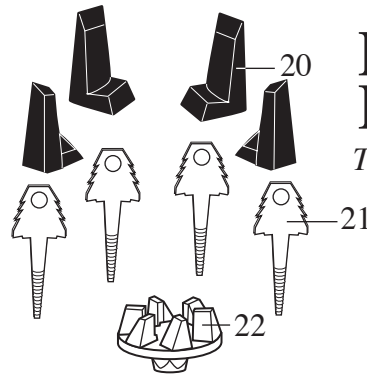

WARING COMMERCIAL®

BB1000 /plastic container
BC1000 /CSA w/ plastic container

These Units Are No Longer In Production

500664

2 Piece Lid (center lid 011700)

501117
Wrench

501114
Container with
Blending Assy.

Catalog	Model
BB1000	35BL37
BC1000	34BL59

Illustration#	Part#	Description
1	003146	Center Lid /BB1000
2	011700	Center Lid /BC1000
3	013442	Outer Lid
4	003504	Cap Nut
5	003302	Blade
6	003609	Washer /stainless steel
7	002903	Washer
8	003601	Shaft
9	009778	Bearing Holder
10	009724	Washer /nylon
11	003537	Washer /stainless steel
12	003509	Washer /neoprene
13	014549	Plastic Container /48 oz
14	013304	NSF Seal
15	015055	Container Adapter
16	009780	Hex Nut /left hand thread
17	003526	Washer /phenolic
18	006937	Washer /stainless steel
19	003138	Coupling
20	003137	Jar Pad 4 Req.'d
21	007967	Jar Pad Stud 4 Req.'d
22	014009	Coupling (003609 washer if req.'d for gap)
23	017289	Plated Top Cover
24	012752	Seal 4 Req.'d
25	012751	Spacer 4 Req.'d
26	003563	Baffle
27	015165	Nut 4 Req.'d
28	018594	Housing Seal
29	016111	Base (top housing)
30	014899	Name Plate

Catalog	Model
BB1000	35BL37
BC1000	34BL59

Waring Factory Service Center
 314 Ella T. Grasso Ave.
 Torrington, CT 06790
 Tele. 1-800-269-6640
 Fax 860-496-9017
 www.waringproducts.com

Illustration#	Part#	Description
31	003532	Rivet /name plate 2 Req.'d
32	012698	Switch
33	012703	Switch Seal (boot)
34	024030	Motor
35	009051	Wire Nut 2 Req.'d /BB1000
	012409	Crimp Connector 2 Req.'d /BC1000
36	500916	Lead & Diode (003262)
37	013731	Cable Tie /BC1000
38	013270	Screw /ground
39	002881	Nut /ground
40	501039	Bottom Plate with Screen ONLY
	501206	Bottom Plate Assy. with Cord Set
41	014553	Cord Clamp
42	007558	Screw
43	002957	Nut
44	501205	Cord Set
45	002891	Foot 3 Req.'d
46	003569	Screw 3 Req.'d
47	016211	Foot Plug 3 Req.'d