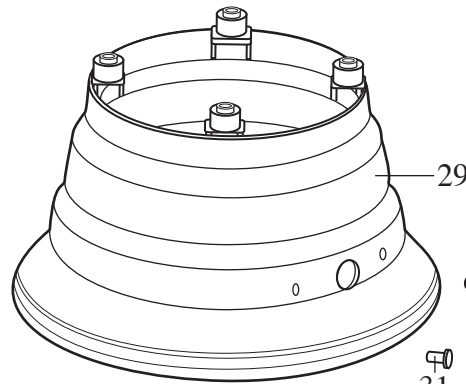

WARING COMMERCIAL®

BB1000 /plastic container
BC1000 /CSA w/ plastic container

These Units Are No Longer In Production

500664

2 Piece Lid (center lid 011700)

501117
Wrench

501114
Container with
Blending Assy.

Catalog	Model
BB1000	35BL37
BC1000	34BL59

Illustration#	Part#	Description
1	003146	Center Lid /BB1000
2	011700	Center Lid /BC1000
3	013442	Outer Lid
4	003504	Cap Nut
5	003302	Blade
6	003609	Washer /stainless steel
7	002903	Washer
8	003601	Shaft
9	009778	Bearing Holder
10	009724	Washer /nylon
11	003537	Washer /stainless steel
12	003509	Washer /neoprene
13	014549	Plastic Container /48 oz
14	013304	NSF Seal
15	015055	Container Adapter
16	009780	Hex Nut /left hand thread
17	003526	Washer /phenolic
18	006937	Washer /stainless steel
19	003138	Coupling
20	003137	Jar Pad 4 Req.'d
21	007967	Jar Pad Stud 4 Req.'d
22	014009	Coupling (003609 washer if req.'d for gap)
23	017289	Plated Top Cover
24	012752	Seal 4 Req.'d
25	012751	Spacer 4 Req.'d
26	003563	Baffle
27	015165	Nut 4 Req.'d
28	018594	Housing Seal
29	016111	Base (top housing)
30	014899	Name Plate

Catalog	Model
BB1000	35BL37
BC1000	34BL59

Waring Factory Service Center
 314 Ella T. Grasso Ave.
 Torrington, CT 06790
 Tele. 1-800-269-6640
 Fax 860-496-9017
 www.waringproducts.com

Illustration#	Part#	Description
31	003532	Rivet /name plate 2 Req.'d
32	012698	Switch
33	012703	Switch Seal (boot)
34	024030	Motor
35	009051	Wire Nut 2 Req.'d /BB1000
	012409	Crimp Connector 2 Req.'d /BC1000
36	500916	Lead & Diode (003262)
37	013731	Cable Tie /BC1000
38	013270	Screw /ground
39	002881	Nut /ground
40	501039	Bottom Plate with Screen ONLY
	501206	Bottom Plate Assy. with Cord Set
41	014553	Cord Clamp
42	007558	Screw
43	002957	Nut
44	501205	Cord Set
45	002891	Foot 3 Req.'d
46	003569	Screw 3 Req.'d
47	016211	Foot Plug 3 Req.'d