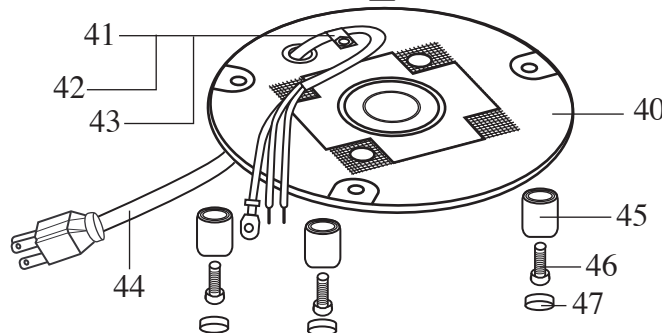

WARING COMMERCIAL®

BB1000 /plastic container
BC1000 /CSA w/ plastic container

These Units Are No Longer In Production

500664

2 Piece Lid (center lid 011700)

501117
Wrench

501114
Container with
Blending Assy.

Catalog	Model
BB1000	35BL37
BC1000	34BL59

Illustration#	Part#	Description
1	003146	Center Lid /BB1000
2	011700	Center Lid /BC1000
3	013442	Outer Lid
4	003504	Cap Nut
5	003302	Blade
6	003609	Washer /stainless steel
7	002903	Washer
8	003601	Shaft
9	009778	Bearing Holder
10	009724	Washer /nylon
11	003537	Washer /stainless steel
12	003509	Washer /neoprene
13	014549	Plastic Container /48 oz
14	013304	NSF Seal
15	015055	Container Adapter
16	009780	Hex Nut /left hand thread
17	003526	Washer /phenolic
18	006937	Washer /stainless steel
19	003138	Coupling
20	003137	Jar Pad 4 Req.'d
21	007967	Jar Pad Stud 4 Req.'d
22	014009	Coupling (003609 washer if req.'d for gap)
23	017289	Plated Top Cover
24	012752	Seal 4 Req.'d
25	012751	Spacer 4 Req.'d
26	003563	Baffle
27	015165	Nut 4 Req.'d
28	018594	Housing Seal
29	016111	Base (top housing)
30	014899	Name Plate

Catalog	Model
BB1000	35BL37
BC1000	34BL59

Waring Factory Service Center
 314 Ella T. Grasso Ave.
 Torrington, CT 06790
 Tele. 1-800-269-6640
 Fax 860-496-9017
 www.waringproducts.com

Illustration#	Part#	Description
31	003532	Rivet /name plate 2 Req.'d
32	012698	Switch
33	012703	Switch Seal (boot)
34	024030	Motor
35	009051	Wire Nut 2 Req.'d /BB1000
	012409	Crimp Connector 2 Req.'d /BC1000
36	500916	Lead & Diode (003262)
37	013731	Cable Tie /BC1000
38	013270	Screw /ground
39	002881	Nut /ground
40	501039	Bottom Plate with Screen ONLY
	501206	Bottom Plate Assy. with Cord Set
41	014553	Cord Clamp
42	007558	Screw
43	002957	Nut
44	501205	Cord Set
45	002891	Foot 3 Req.'d
46	003569	Screw 3 Req.'d
47	016211	Foot Plug 3 Req.'d