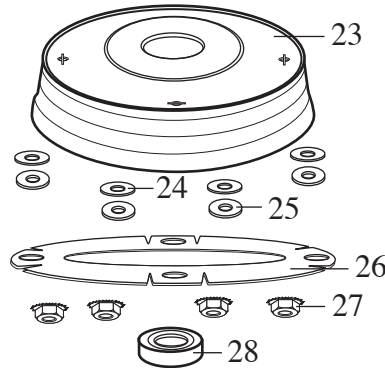

WARING COMMERCIAL®

BB1000 /plastic container
BC1000 /CSA w/ plastic container

These Units Are No Longer In Production

500664

2 Piece Lid (center lid 011700)

501117
Wrench

501114
Container with
Blending Assy.

Catalog	Model
BB1000	35BL37
BC1000	34BL59

Illustration#	Part#	Description
1	003146	Center Lid /BB1000
2	011700	Center Lid /BC1000
3	013442	Outer Lid
4	003504	Cap Nut
5	003302	Blade
6	003609	Washer /stainless steel
7	002903	Washer
8	003601	Shaft
9	009778	Bearing Holder
10	009724	Washer /nylon
11	003537	Washer /stainless steel
12	003509	Washer /neoprene
13	014549	Plastic Container /48 oz
14	013304	NSF Seal
15	015055	Container Adapter
16	009780	Hex Nut /left hand thread
17	003526	Washer /phenolic
18	006937	Washer /stainless steel
19	003138	Coupling
20	003137	Jar Pad 4 Req.'d
21	007967	Jar Pad Stud 4 Req.'d
22	014009	Coupling (003609 washer if req.'d for gap)
23	017289	Plated Top Cover
24	012752	Seal 4 Req.'d
25	012751	Spacer 4 Req.'d
26	003563	Baffle
27	015165	Nut 4 Req.'d
28	018594	Housing Seal
29	016111	Base (top housing)
30	014899	Name Plate

Catalog	Model
BB1000	35BL37
BC1000	34BL59

Waring Factory Service Center
 314 Ella T. Grasso Ave.
 Torrington, CT 06790
 Tele. 1-800-269-6640
 Fax 860-496-9017
 www.waringproducts.com

Illustration#	Part#	Description
31	003532	Rivet /name plate 2 Req.'d
32	012698	Switch
33	012703	Switch Seal (boot)
34	024030	Motor
35	009051	Wire Nut 2 Req.'d /BB1000
	012409	Crimp Connector 2 Req.'d /BC1000
36	500916	Lead & Diode (003262)
37	013731	Cable Tie /BC1000
38	013270	Screw /ground
39	002881	Nut /ground
40	501039	Bottom Plate with Screen ONLY
	501206	Bottom Plate Assy. with Cord Set
41	014553	Cord Clamp
42	007558	Screw
43	002957	Nut
44	501205	Cord Set
45	002891	Foot 3 Req.'d
46	003569	Screw 3 Req.'d
47	016211	Foot Plug 3 Req.'d