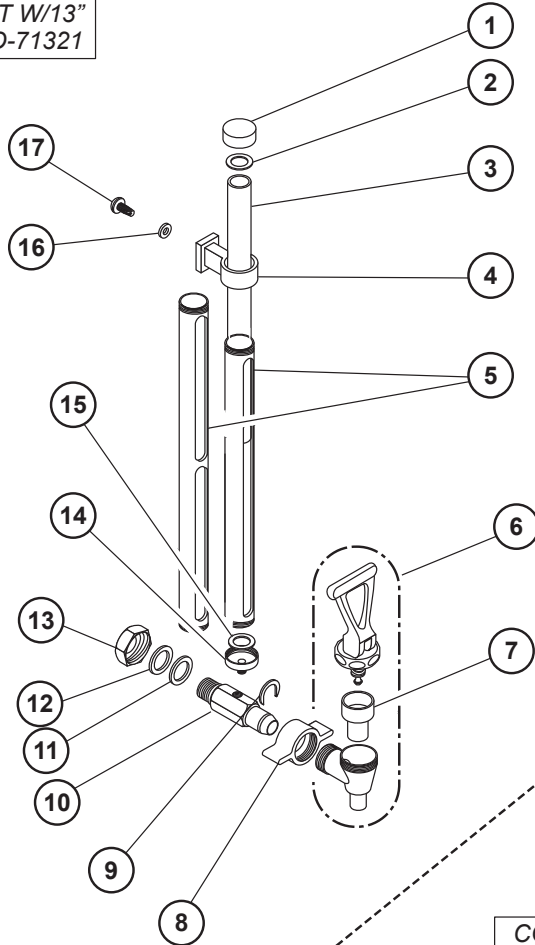

Description	page
Faucet Components	3
Parts List	2
3-5 Gallon Iced Tea Dispenser Components	5

FAUCET COMPONENTS

18
 COMPLETE FAUCET W/10"
 SIGHT GLASS WS-8600-14
 COMPLETE FAUCET W/13"
 SIGHT GLASS DD-71321

19
 COMPLETE FAUCET W/O
 SIGHT GLASS 2U-70580

BLOOMFIELD
 IL2037

PARTS LIST

FAUCET COMPONENTS			
Fig No.	Part Number	Description	Application
1	WS-8600-17	CAP SHIELD VENT HL	
2	WS-8700-25J	WASHER UPPER TUBE	
3	WS-8705-11C	TUBE SIGHT-GLASS 10IN	
	WS-8601-14A	SIGHT TUBE 13IN GLASS	
4	WS-8600-21	BRACE BLK SHIELD	
5	WS-8600-20	SHIELD 10IN GUAGE	
	WS-8601-13	SHIELD GAUGE 13IN	
6	WS-8600-15	FAUCET SPB PLASTIC	
	WS-85805	FAUCET SS WITH HANDLE	
7	2U-71460	SEAT CUP TEA DISP FAUCET	
8	WS-8600-27P	NUT WING, PLASTIC THREADS	
	WS-8600-27	NUT WING, METAL THREADS (OPT)	
9	WS-8600-26	C-RING	
10	2P-87740	SHANK	CAFERINA
	WS-8800-8		W/OUT SIGHT GLASS
	WS-8600-24		SIGHT GLASS
11	2C-70573	WASHER FLAT NYLON	
12	2I-70519	GASKET THERMOSTAT BREWERS	
	2C-87742	WASHER HARD RUBBER FAUCET	CAFERINA, 2U-87737
13	2C-70575	NUT 3/8-18 SPCL FAUCET BRASS	
	2C-87743	HEX NUT M17 X 1.5 PLASTIC	
14	WS-8705-11G	SHIELD BASE	
15	WS-8700-25H	WAHSER LOWER TUBE	
16	DD-71292	WASHER FLAT RUBBER	
17	2C-70379	SCREW 8-32X5/16 PH PAN MS	
18	WS-8600-14	FAUCET SG 10IN GLASS	
	2U-71321	FAUCET SIGH-GLASS 13IN	
19	2U-70580	FAUCET W/O SG	
	2U-87737	FAUCET SVC PART DWG CAGE	CAFERINA
20	2R-70577	KNOB TEA DISPENSER COVER	3 GALLON
21	2L-70611	COVER 3G TEA DISPENSER (w/KNOB)	3 GALLON
22	2L-76058	COVER 3 GAL TEA DISP MOLDED	3 GALLON
	2L-76059	COVER 5 GAL TEA DISPENSER	5 GALLON
23	WS-8600-14	FAUCET SG 10IN FAUCET	3 GALLON
	2U-71321	FAUCET SG 13IN GLASS COMP	5 GALLON
24	2M-75159	DECAL 3-5G DISP ICE TEA	
25	2U-70580	FAUCET W/O SG	
26	2M-70592	LABEL DESIGNATION	
27	2L-71747	TRAY DRIP AIRPOT RACK	