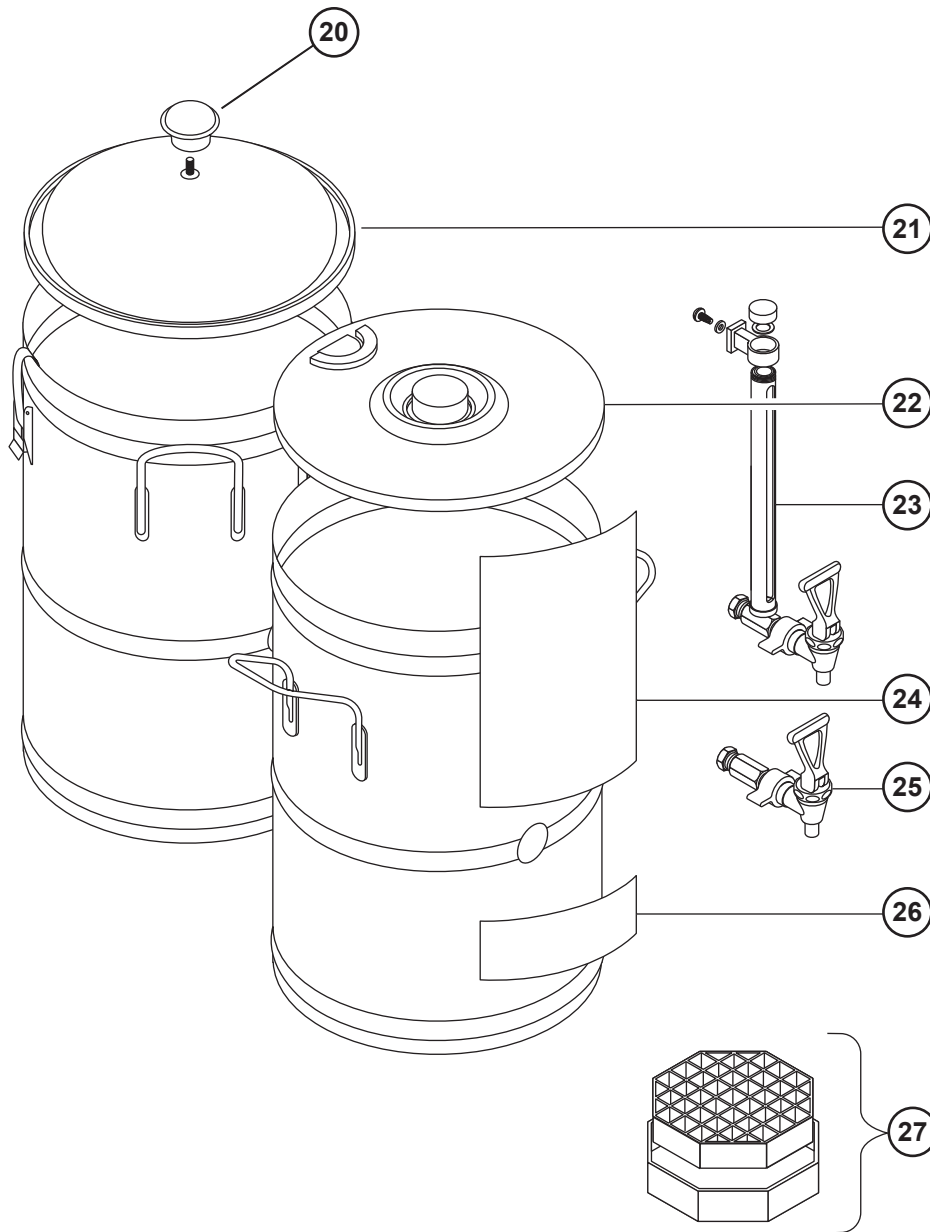

Description	page
Faucet Components	3
Parts List	2
3-5 Gallon Iced Tea Dispenser Components	5

FAUCET COMPONENTS

18
 COMPLETE FAUCET W/10"
 SIGHT GLASS WS-8600-14
 COMPLETE FAUCET W/13"
 SIGHT GLASS DD-71321

19
 COMPLETE FAUCET W/O
 SIGHT GLASS 2U-70580

BLOOMFIELD
 IL2037

PARTS LIST

FAUCET COMPONENTS			
Fig No.	Part Number	Description	Application
1	WS-8600-17	CAP SHIELD VENT HL	
2	WS-8700-25J	WASHER UPPER TUBE	
3	WS-8705-11C	TUBE SIGHT-GLASS 10IN	
	WS-8601-14A	SIGHT TUBE 13IN GLASS	
4	WS-8600-21	BRACE BLK SHIELD	
5	WS-8600-20	SHIELD 10IN GUAGE	
	WS-8601-13	SHIELD GAUGE 13IN	
6	WS-8600-15	FAUCET SPB PLASTIC	
	WS-85805	FAUCET SS WITH HANDLE	
7	2U-71460	SEAT CUP TEA DISP FAUCET	
8	WS-8600-27P	NUT WING, PLASTIC THREADS	
	WS-8600-27	NUT WING, METAL THREADS (OPT)	
9	WS-8600-26	C-RING	
10	2P-87740	SHANK	CAFERINA
	WS-8800-8		W/OUT SIGHT GLASS
	WS-8600-24		SIGHT GLASS
11	2C-70573	WASHER FLAT NYLON	
12	2I-70519	GASKET THERMOSTAT BREWERS	
	2C-87742	WASHER HARD RUBBER FAUCET	CAFERINA, 2U-87737
13	2C-70575	NUT 3/8-18 SPCL FAUCET BRASS	
	2C-87743	HEX NUT M17 X 1.5 PLASTIC	
14	WS-8705-11G	SHIELD BASE	
15	WS-8700-25H	WAHSER LOWER TUBE	
16	DD-71292	WASHER FLAT RUBBER	
17	2C-70379	SCREW 8-32X5/16 PH PAN MS	
18	WS-8600-14	FAUCET SG 10IN GLASS	
	2U-71321	FAUCET SIGH-GLASS 13IN	
19	2U-70580	FAUCET W/O SG	
	2U-87737	FAUCET SVC PART DWG CAGE	CAFERINA
20	2R-70577	KNOB TEA DISPENSER COVER	3 GALLON
21	2L-70611	COVER 3G TEA DISPENSER (w/KNOB)	3 GALLON
22	2L-76058	COVER 3 GAL TEA DISP MOLDED	3 GALLON
	2L-76059	COVER 5 GAL TEA DISPENSER	5 GALLON
23	WS-8600-14	FAUCET SG 10IN FAUCET	3 GALLON
	2U-71321	FAUCET SG 13IN GLASS COMP	5 GALLON
24	2M-75159	DECAL 3-5G DISP ICE TEA	
25	2U-70580	FAUCET W/O SG	
26	2M-70592	LABEL DESIGNATION	
27	2L-71747	TRAY DRIP AIRPOT RACK	

3-GALLON ICED TEA DISPENSER COMPONENTS

ICED TEA DISPENSERS

Model: 8602, 8699, 8799, 8800BL, 8802

BLOOMFIELD
IL2038

Bloomfield Industries proudly supports CFESA
Commercial Food Equipment Service Association