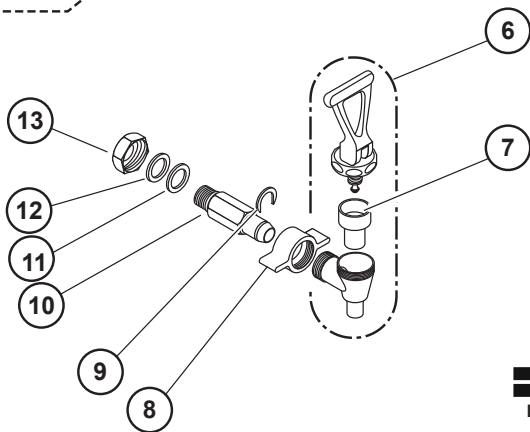

Description	page
Faucet Components	3
Parts List	2
3-5 Gallon Iced Tea Dispenser Components	5

FAUCET COMPONENTS

18
 COMPLETE FAUCET W/10"
 SIGHT GLASS WS-8600-14
 COMPLETE FAUCET W/13"
 SIGHT GLASS DD-71321

19
 COMPLETE FAUCET W/O
 SIGHT GLASS 2U-70580

BLOOMFIELD
 IL2037

PARTS LIST

FAUCET COMPONENTS			
Fig No.	Part Number	Description	Application
1	WS-8600-17	CAP SHIELD VENT HL	
2	WS-8700-25J	WASHER UPPER TUBE	
3	WS-8705-11C	TUBE SIGHT-GLASS 10IN	
	WS-8601-14A	SIGHT TUBE 13IN GLASS	
4	WS-8600-21	BRACE BLK SHIELD	
5	WS-8600-20	SHIELD 10IN GUAGE	
	WS-8601-13	SHIELD GAUGE 13IN	
6	WS-8600-15	FAUCET SPB PLASTIC	
	WS-85805	FAUCET SS WITH HANDLE	
7	2U-71460	SEAT CUP TEA DISP FAUCET	
8	WS-8600-27P	NUT WING, PLASTIC THREADS	
	WS-8600-27	NUT WING, METAL THREADS (OPT)	
9	WS-8600-26	C-RING	
10	2P-87740	SHANK	CAFERINA
	WS-8800-8		W/OUT SIGHT GLASS
	WS-8600-24		SIGHT GLASS
11	2C-70573	WASHER FLAT NYLON	
12	2I-70519	GASKET THERMOSTAT BREWERS	
	2C-87742	WASHER HARD RUBBER FAUCET	CAFERINA, 2U-87737
13	2C-70575	NUT 3/8-18 SPCL FAUCET BRASS	
	2C-87743	HEX NUT M17 X 1.5 PLASTIC	
14	WS-8705-11G	SHIELD BASE	
15	WS-8700-25H	WAHSER LOWER TUBE	
16	DD-71292	WASHER FLAT RUBBER	
17	2C-70379	SCREW 8-32X5/16 PH PAN MS	
18	WS-8600-14	FAUCET SG 10IN GLASS	
	2U-71321	FAUCET SIGH-GLASS 13IN	
19	2U-70580	FAUCET W/O SG	
	2U-87737	FAUCET SVC PART DWG CAGE	CAFERINA
20	2R-70577	KNOB TEA DISPENSER COVER	3 GALLON
21	2L-70611	COVER 3G TEA DISPENSER (w/KNOB)	3 GALLON
22	2L-76058	COVER 3 GAL TEA DISP MOLDED	3 GALLON
	2L-76059	COVER 5 GAL TEA DISPENSER	5 GALLON
23	WS-8600-14	FAUCET SG 10IN FAUCET	3 GALLON
	2U-71321	FAUCET SG 13IN GLASS COMP	5 GALLON
24	2M-75159	DECAL 3-5G DISP ICE TEA	
25	2U-70580	FAUCET W/O SG	
26	2M-70592	LABEL DESIGNATION	
27	2L-71747	TRAY DRIP AIRPOT RACK	