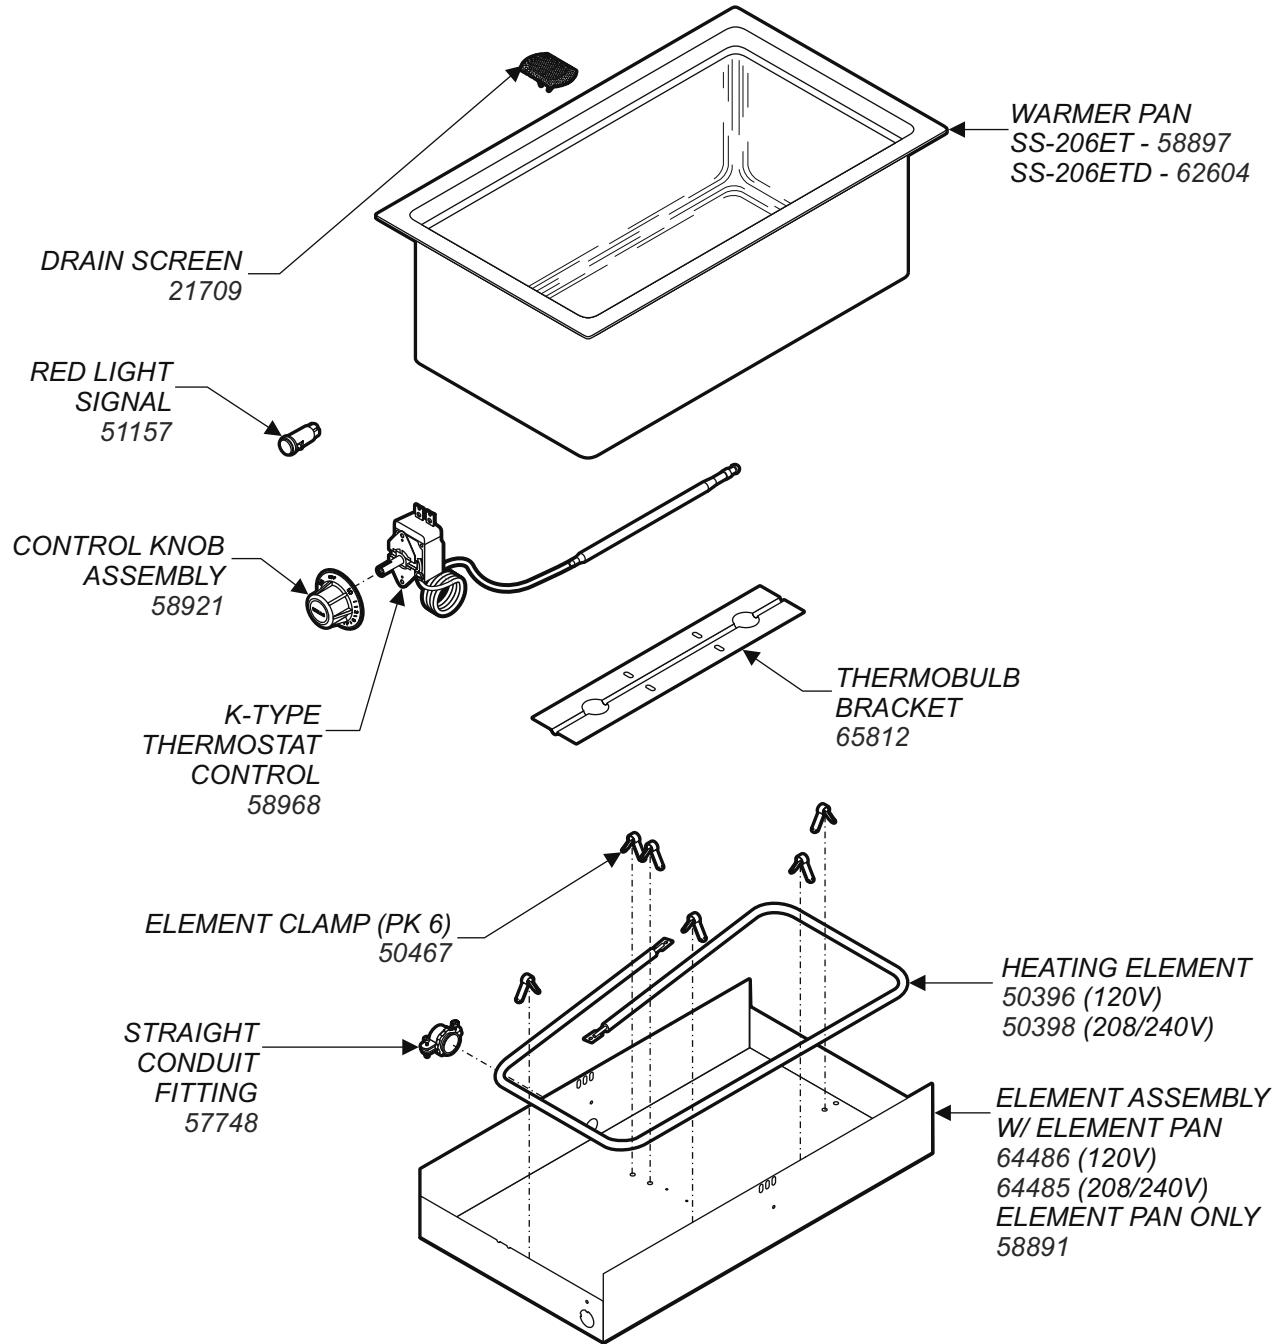

**BOTTOM MOUNT WARMERS
MODELS SS-206ET &
SS-206ETD**

PL011b Bottom Mount Warmers with Thermostat Controls