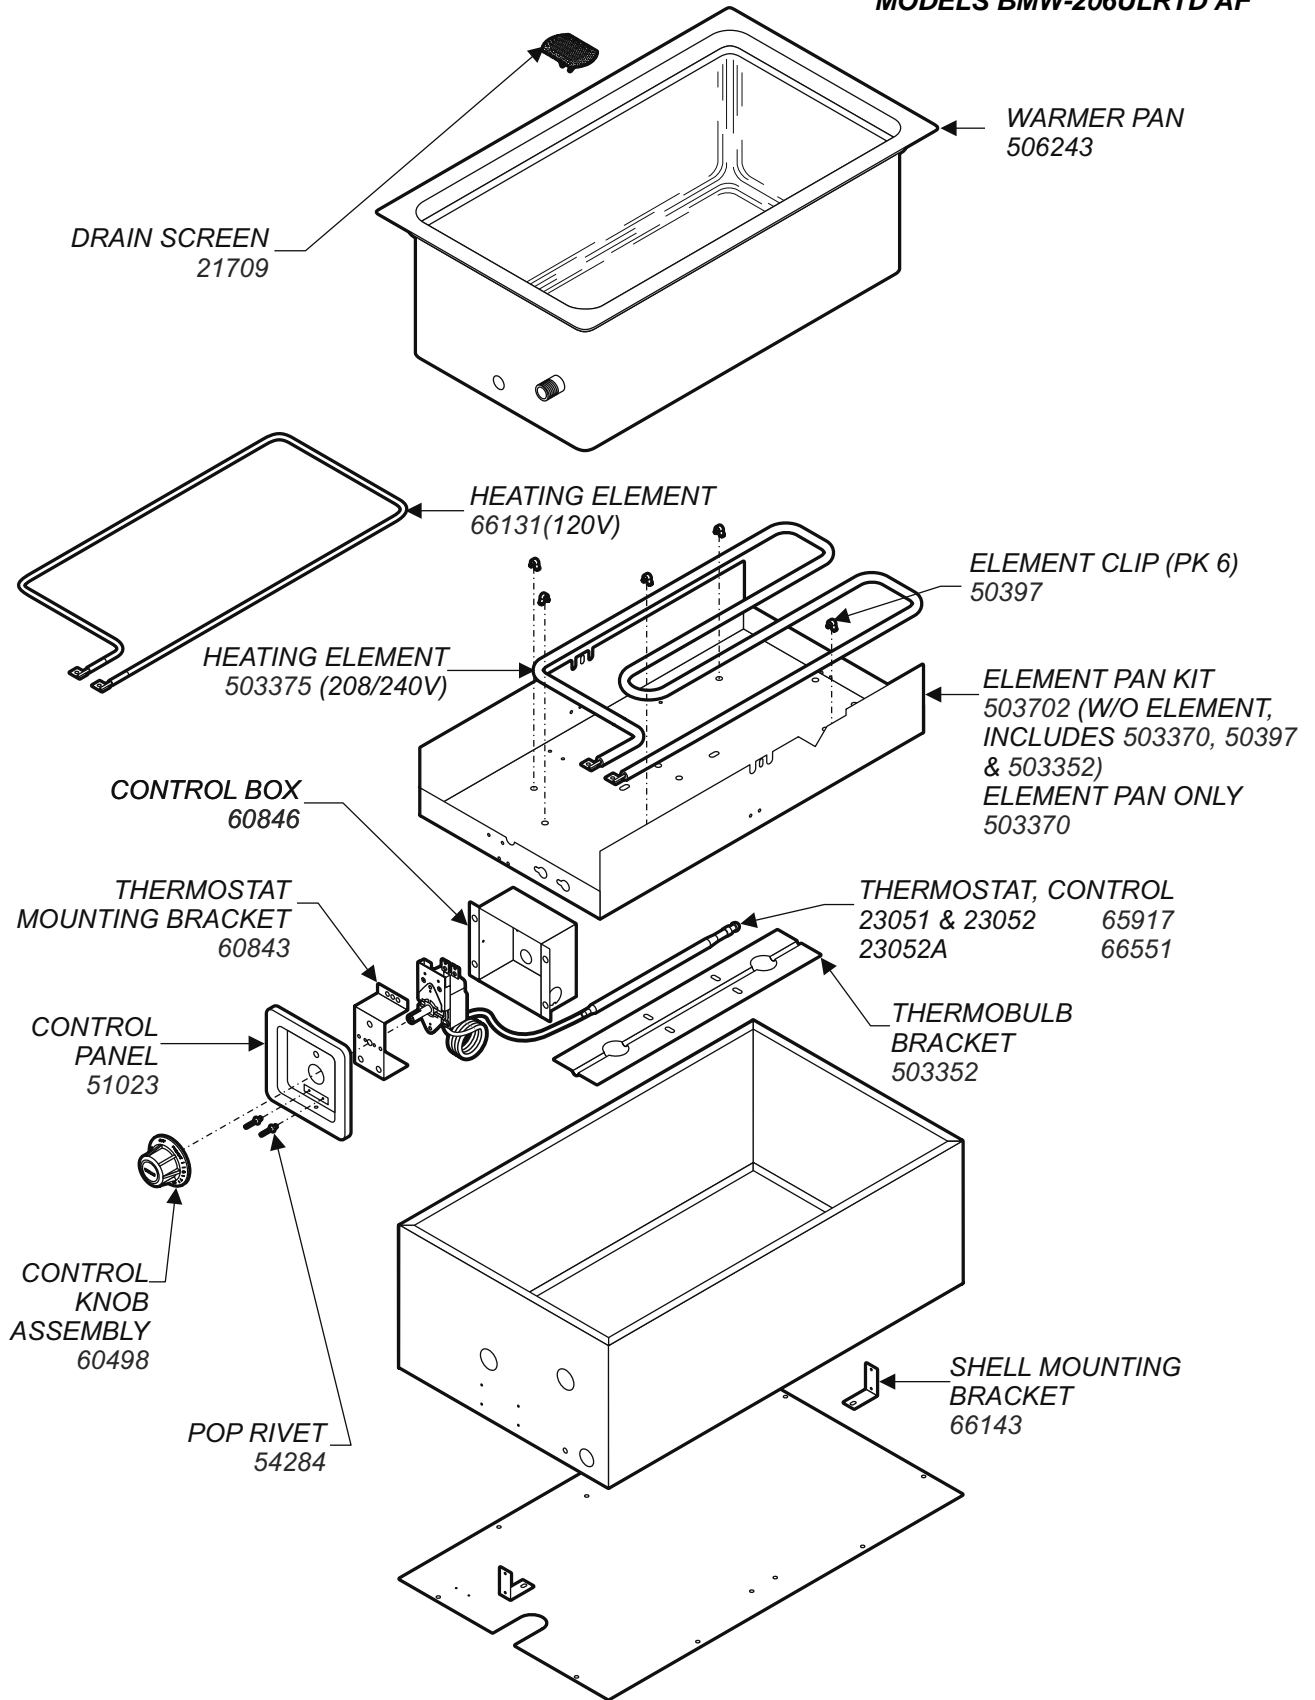

**BOTTOM MOUNT WARMERS
MODELS BMW-206ULRTD AF**

PL011b Bottom Mount Warmers with Thermostat Controls