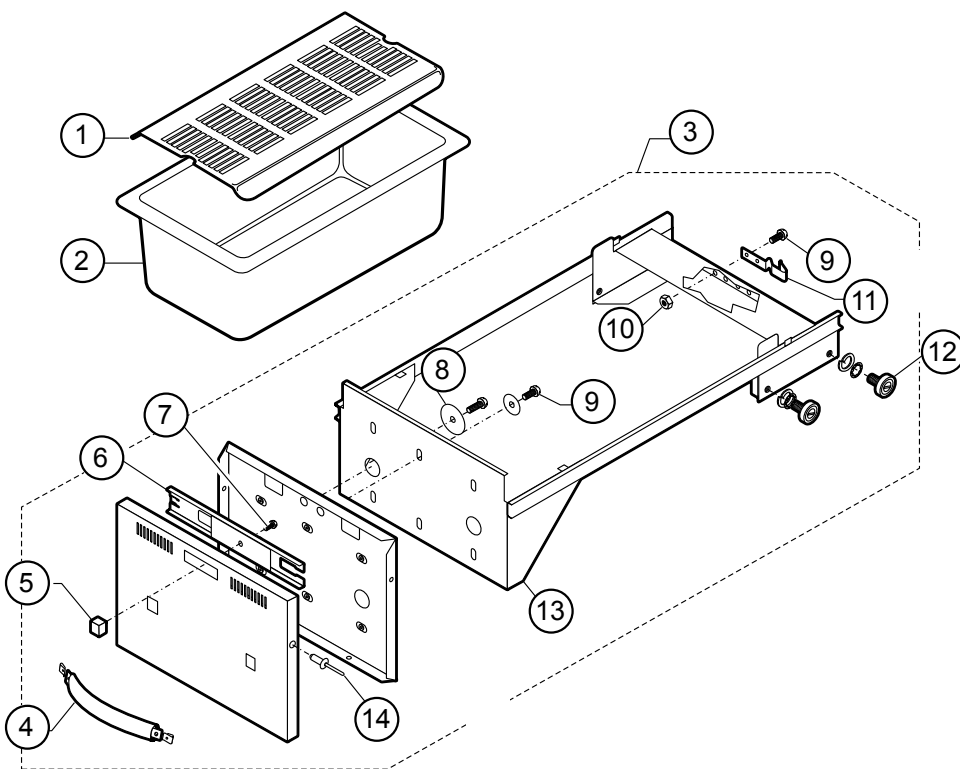

EXPLODED VIEW: DWN1, DWN2, DWN3

DRAWER ASSEMBLY - COMMON TO ALL "NARROW" VERSION RWN-SERIES DRAWERS

CAVITY and CABINET INTERIOR - COMMON TO ALL "NARROW" VERSION

IL2093b

PARTS LIST: DWN1, DWN2, DWN3

PARTS LIST

October 20, 2015, Rev. B

DWN1, DWN2, DWN3, DRAWER WARMER			
Fig No	Part No.	Description	Application
1	WS-20624	RACK HUMITROL (OPTIONAL)	
2	C8-49252	INSERT DRAWER NARROW	
3	WS-69244	DRAWER ASSY, NARROW	
4	C8-32112	HANDLE DRAWER WARMER	
5	WS-51796	KNOB SQUARE ROLL WARMER VENT	
6	C8-49251	SLIDE VENT ASSY NARROW	
7	2C-35530	SCREW, 8-32 X 3/8 PH, RD-EACH	
8	2C-35565	WASHER 2 1/16 DRAWER BACK	
9	2C-35487	SCREW 8-32X5/16 PH TR HD	
10	2C-35455	NUT 8-32 HEX MS SS	
11	2C-30471	DRAWER STRIKE AND CATCH	
12	2P-30483	BRNG RLLR TRK-R116	
13	WS-69244	DRAWER WELD ASSY NARROW	
14	2C-49395	RIVIT POP 1/8 X .265 SS	
15	2N-49255UL	ELEM 120V 450W NARROW	120V
	2N-49475UL	ELEM 240V 450W RWN	230V, UK
17	2J-35687	LIGHT SIGNAL	
18	WS-58936	THERMO CTL KIT RW W/O AUX	
19	2C-43271	CLIP RETAINER PILOT LIGHT	
20	2R-30372	KNOB CONTROL ASSY, WARMER	
21	2M-Z19447	LABEL, CONTROL	
22	E9-Z19465	CONTROL PANEL	
23	C8-35988	STOP DRWR	
24	2A-45405	SPACER DRWR STOP SS	
25	C8-35677	ANGLE SUPPORT ELEM	
26	C8-35683	SHIELD BULB	
NI	2E-35539	CORD SET	120V
	C3-G8071	CORD SET ASSY 240VE	230V
	B9-73086	CORD SET ASSY - UK	UK
NI	2A-30586	FEET ADJ 4" GRAY 3/8-16	