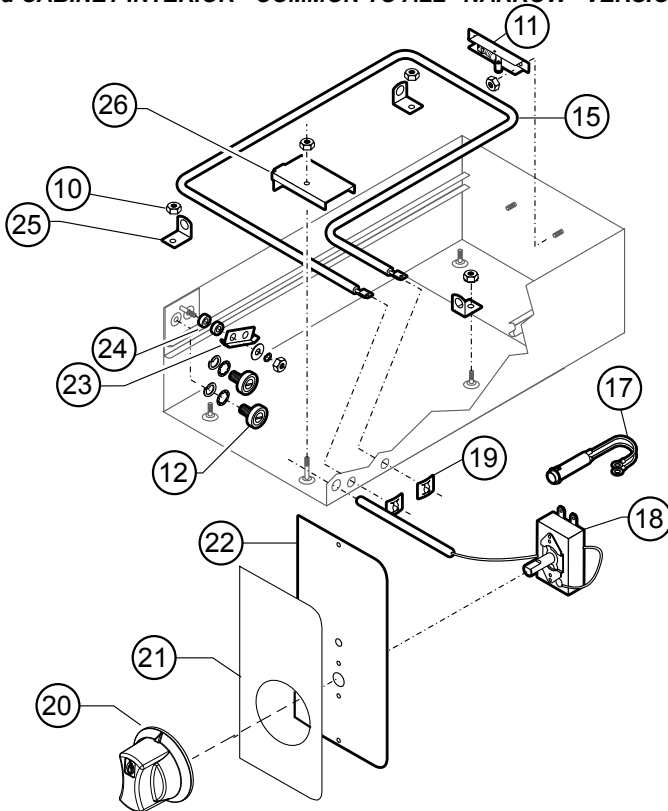

EXPLODED VIEW: DWN1, DWN2, DWN3

DRAWER ASSEMBLY - COMMON TO ALL "NARROW" VERSION RWN-SERIES DRAWERS

CAVITY and CABINET INTERIOR - COMMON TO ALL "NARROW" VERSION

IL2093b

PARTS LIST: DWN1, DWN2, DWN3

PARTS LIST

October 20, 2015, Rev. B

DWN1, DWN2, DWN3, DRAWER WARMER			
Fig No	Part No.	Description	Application
1	WS-20624	RACK HUMITROL (OPTIONAL)	
2	C8-49252	INSERT DRAWER NARROW	
3	WS-69244	DRAWER ASSY, NARROW	
4	C8-32112	HANDLE DRAWER WARMER	
5	WS-51796	KNOB SQUARE ROLL WARMER VENT	
6	C8-49251	SLIDE VENT ASSY NARROW	
7	2C-35530	SCREW, 8-32 X 3/8 PH, RD-EACH	
8	2C-35565	WASHER 2 1/16 DRAWER BACK	
9	2C-35487	SCREW 8-32X5/16 PH TR HD	
10	2C-35455	NUT 8-32 HEX MS SS	
11	2C-30471	DRAWER STRIKE AND CATCH	
12	2P-30483	BRNG RLLR TRK-R116	
13	WS-69244	DRAWER WELD ASSY NARROW	
14	2C-49395	RIVIT POP 1/8 X .265 SS	
15	2N-49255UL	ELEM 120V 450W NARROW	120V
	2N-49475UL	ELEM 240V 450W RWN	230V, UK
17	2J-35687	LIGHT SIGNAL	
18	WS-58936	THERMO CTL KIT RW W/O AUX	
19	2C-43271	CLIP RETAINER PILOT LIGHT	
20	2R-30372	KNOB CONTROL ASSY, WARMER	
21	2M-Z19447	LABEL, CONTROL	
22	E9-Z19465	CONTROL PANEL	
23	C8-35988	STOP DRWR	
24	2A-45405	SPACER DRWR STOP SS	
25	C8-35677	ANGLE SUPPORT ELEM	
26	C8-35683	SHIELD BULB	
NI	2E-35539	CORD SET	120V
	C3-G8071	CORD SET ASSY 240VE	230V
	B9-73086	CORD SET ASSY - UK	UK
NI	2A-30586	FEET ADJ 4" GRAY 3/8-16	