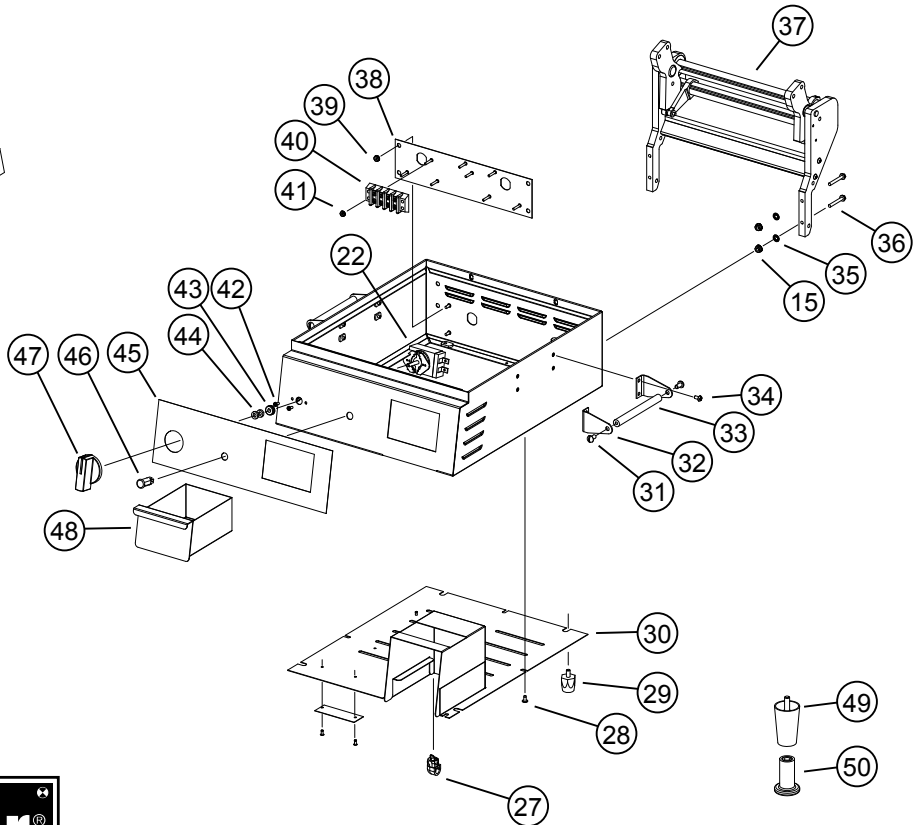

SK2821, Rev. - 12/10/14

Model: TG14, 14" Sandwich Grill

2M-Z19329 Toastmaster TG14 Sandwich Grills