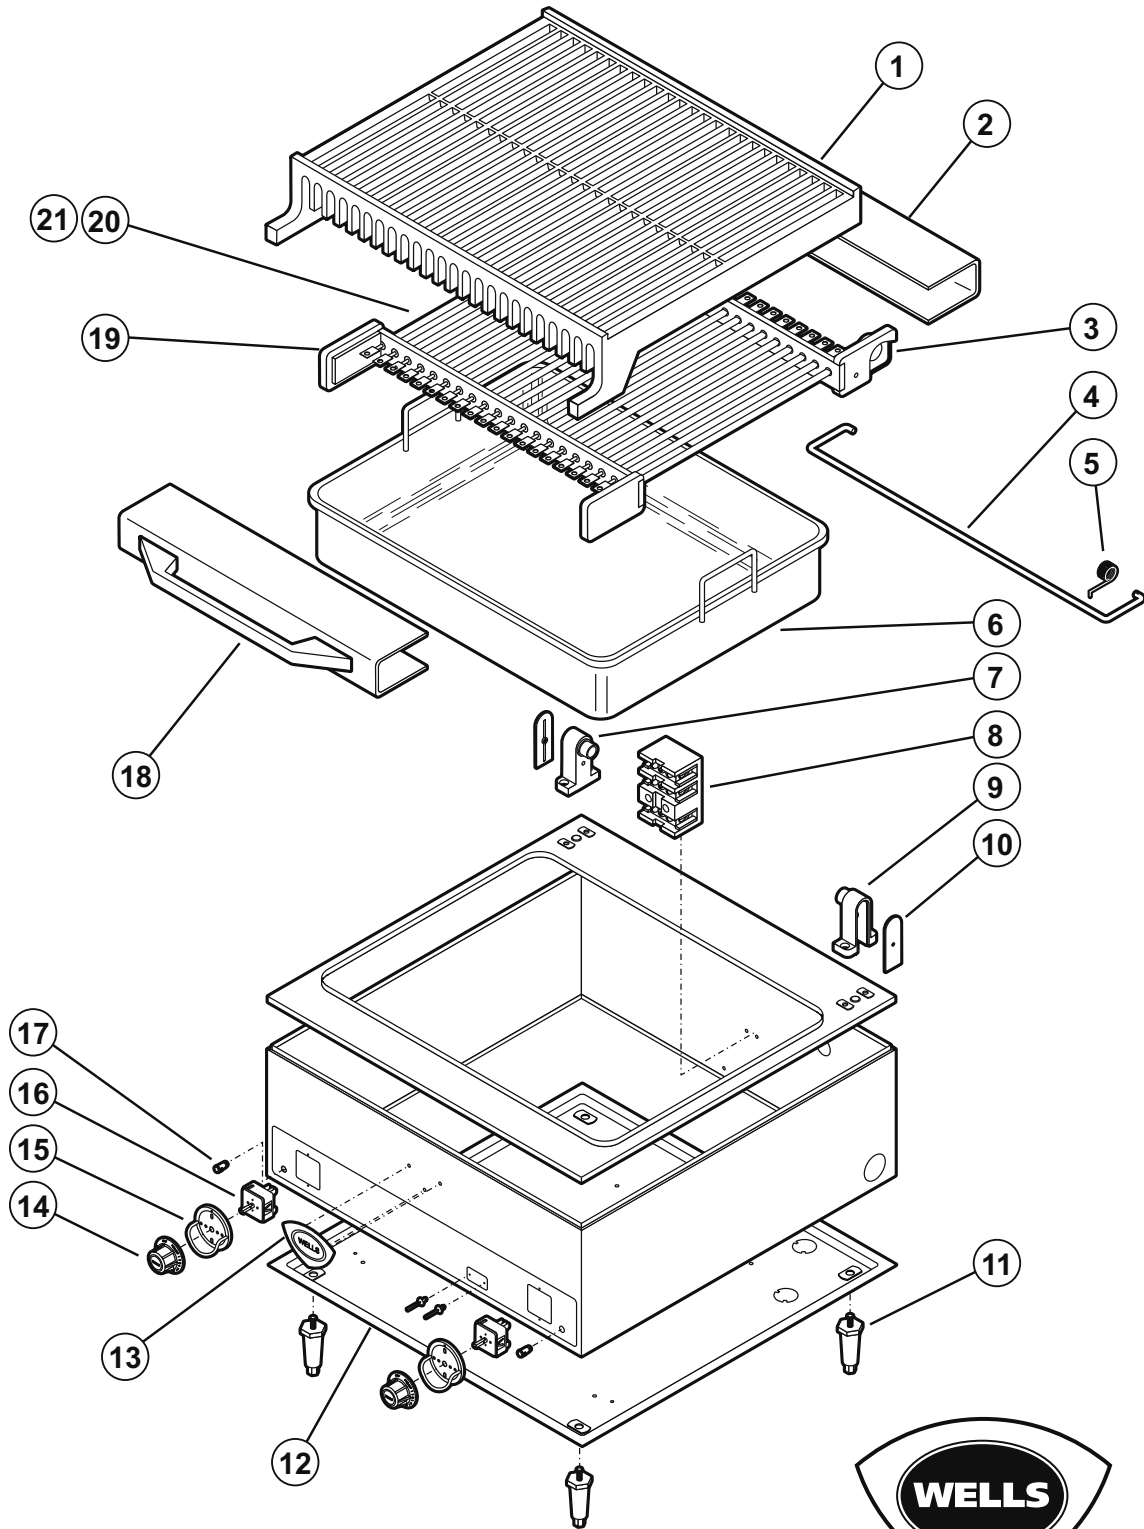

EXPLODED VIEW & PARTS LIST

COUNTERTOP ELECTRIC

Model: B40 Electric Charbroiler

PL161

IL1728 Rev. B 4/20/12

161 2M-303672 OpManual for Countertop Electric Charbroilers

EXPLODED VIEW & PARTS LIST

B40 Electric Charbroiler				
Fig No	Part No	Qty	Description	Application
1	WS-21707	1	BROILER GRATE B40/B406	
2	H6-32728	1	COVER RR ELEM ASS	
3	WS-57509	1	CASTING ASSY ELEM REAR	
4	WS-52729	1	ROD SUPPORT B40 406	
5	2P-32428	1	SPRING SUPPORT ROD	
6	H6-35594	1	PAN GREASE B40	
7	2A-32840	1	L PIVOT BRKT(use mount screw 2C-33890)	
8	2E-37465	1	TERM BLOCK 3 POLE 85AMP	208/240V
	2E-40310		TERM BLOCK 4POLE 75AMP	B40-400V
9	2A-32841	1	R PIVOT BRKT(use mount screw 2C-33890)	
10	2A-32806	2	COVER PIVOT BRKT	
11	2A-Z0314	4	FEET 4" DIE CAST.	
	2A-30586		FEET ADJ 4" GRAY PLASTIC	
12	H6-Z12082	2	BASE, SHELL	
13	2M-300534	1	TRADEMARK DOMED LABEL	
14	2R-30371	2	KNOB ASSY WARMERS	
15	D8-30256	2	TRIM RING ASSY	
16	2E-34593	2	SW INF 240V B CAM 13/16S	
17	2J-30516	2	LIGHT SIGNAL AMBER M3938P	
18	WS-500686	1	KIT HANDLE B40/B406	
	2R-300666		HANDLE BROILERS DIE CASET	
19	WS-57508	1	CASTING ASSY ELEM FRONT	
20	WS-52722	1	ELEM ASSY 208V B40 / B406	
	WS-52723		ELEM ASSY 240V B40 / B406	
	DD-503811		ELEM ASSY B40EU 220/380V	B40-400V
21	WS-50007	24	ELEM 104V 225W BROILER	B40-208V
	WS-50005		ELEM 120V 225W BROILER	B40-240V
	2N-303805		ELEM 110V 225W BROILER	B40-400V