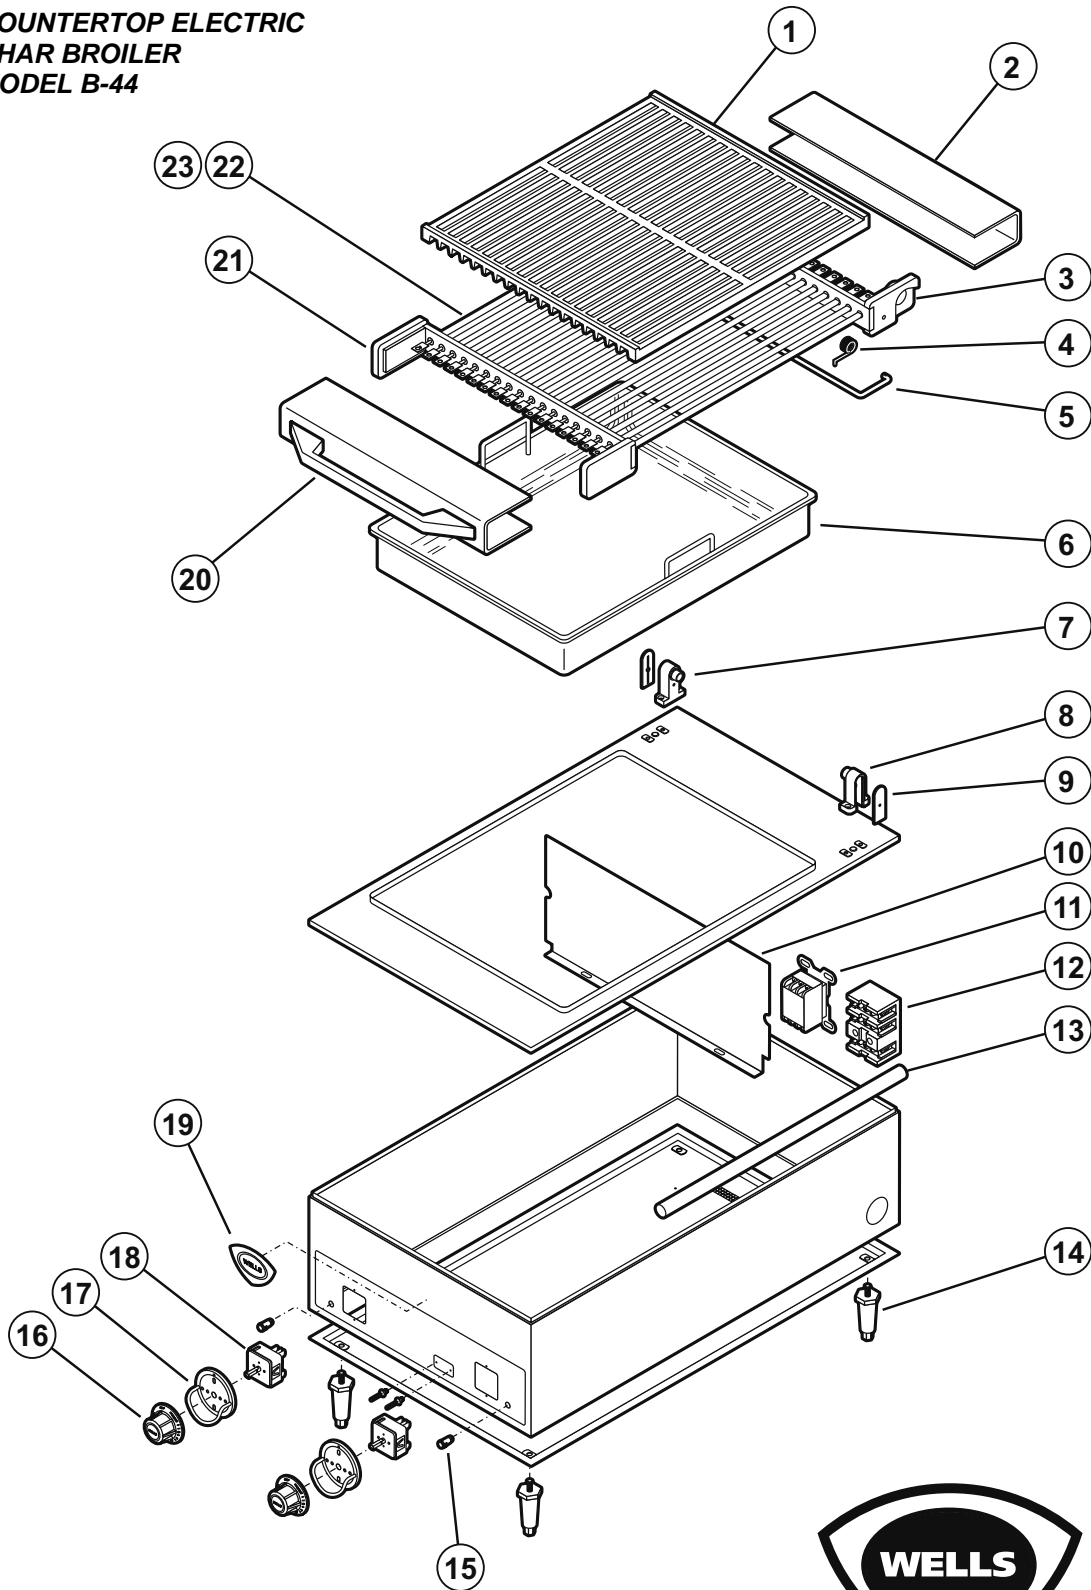

EXPLODED VIEW & PARTS LIST

**COUNTERTOP ELECTRIC
CHAR BROILER
MODEL B-44**

Model: B44 Electric Charbroiler

PL161

IL1729 Rev. A 4/14/09

161 2M-303672 Opl/annual for Countertop Electric Charbroilers

EXPLODED VIEW & PARTS LIST

B44 Electric Charbroiler				
Fig No	Part No	Qty	Description	Application
1	H6-38623	1	GRATE AS RECD BROILER	
2	H6-32740	1	COVER RR ELEM ASSY B44	
3	WS-57507	1	CASTING ASSY ELEM REAR	
4	2P-32428	1	SPRING SUPPORT ROD	
5	2A-34061	1	ROD HEAD SUUORT B44/B446	
6	H6-35593	1	PAN GREASE B44-50	
7	2A-32840	1	L PIVOT BRKT (use mount screw 2C-33890)	
8	2A-32841	1	R PIVOT BRKT (use mount screw 2C-33890)	
9	2A-32806	2	COVER PIVOT BRKT	
10	E7-37893	1	COVER ACCESS F101 ROHS	
11	2E-Z14960	1	CONTACTOR 40A 208/240COIL	
12	WS-50131	1	TERM BLK KIT 3-POLE 85AMP	208/240
	2E-4310		TERM BLOCK 4POLE 75AMP	B44-400
13	DD-52128	1	TUBING TIMER WIRES F3672	
14	2A-Z0314	4	FEET 4" DIE CAST.	
	2A-30586	4	FEET ADJ 4" GRAY PLASTIC	
15	2J-30516	2	LIGHT SIGNAL AMBER M3938P	
16	2R-30371	2	KNOB ASSY WARMERS	
17	D8-30256	2	TRIM RING ASSY	
18	2E-34593	2	SW INF 240V B CAM 13/16S	
19	2M-300534	1	TRADEMARK DOMED LABEL	
20	WS-500687	1	KIT HANDLE B44/446 B50/506	
	2R-300666	1	HANDLE BROILERS DIE CASTE	
21	WS-57506	1	CASTING ASSY ELEM FRNT	
22	WS-52737	1	ELEM ASSY 208V BASE B44, B50	
	WS-52738		ELEM ASSY 240V B44,50 BASE	
	H6-303816		ELEMENT ASSY B44 EU	B44-400
23	WS-50020	18	ELEM 104V 300W BROILER	
	WS-50019		ELEM 115V 300W BROILER	
	2N-303802UL		ELEM 110W 300W BROILER	B44-400
NI	2E-35635	2	CAPCTR, .015	