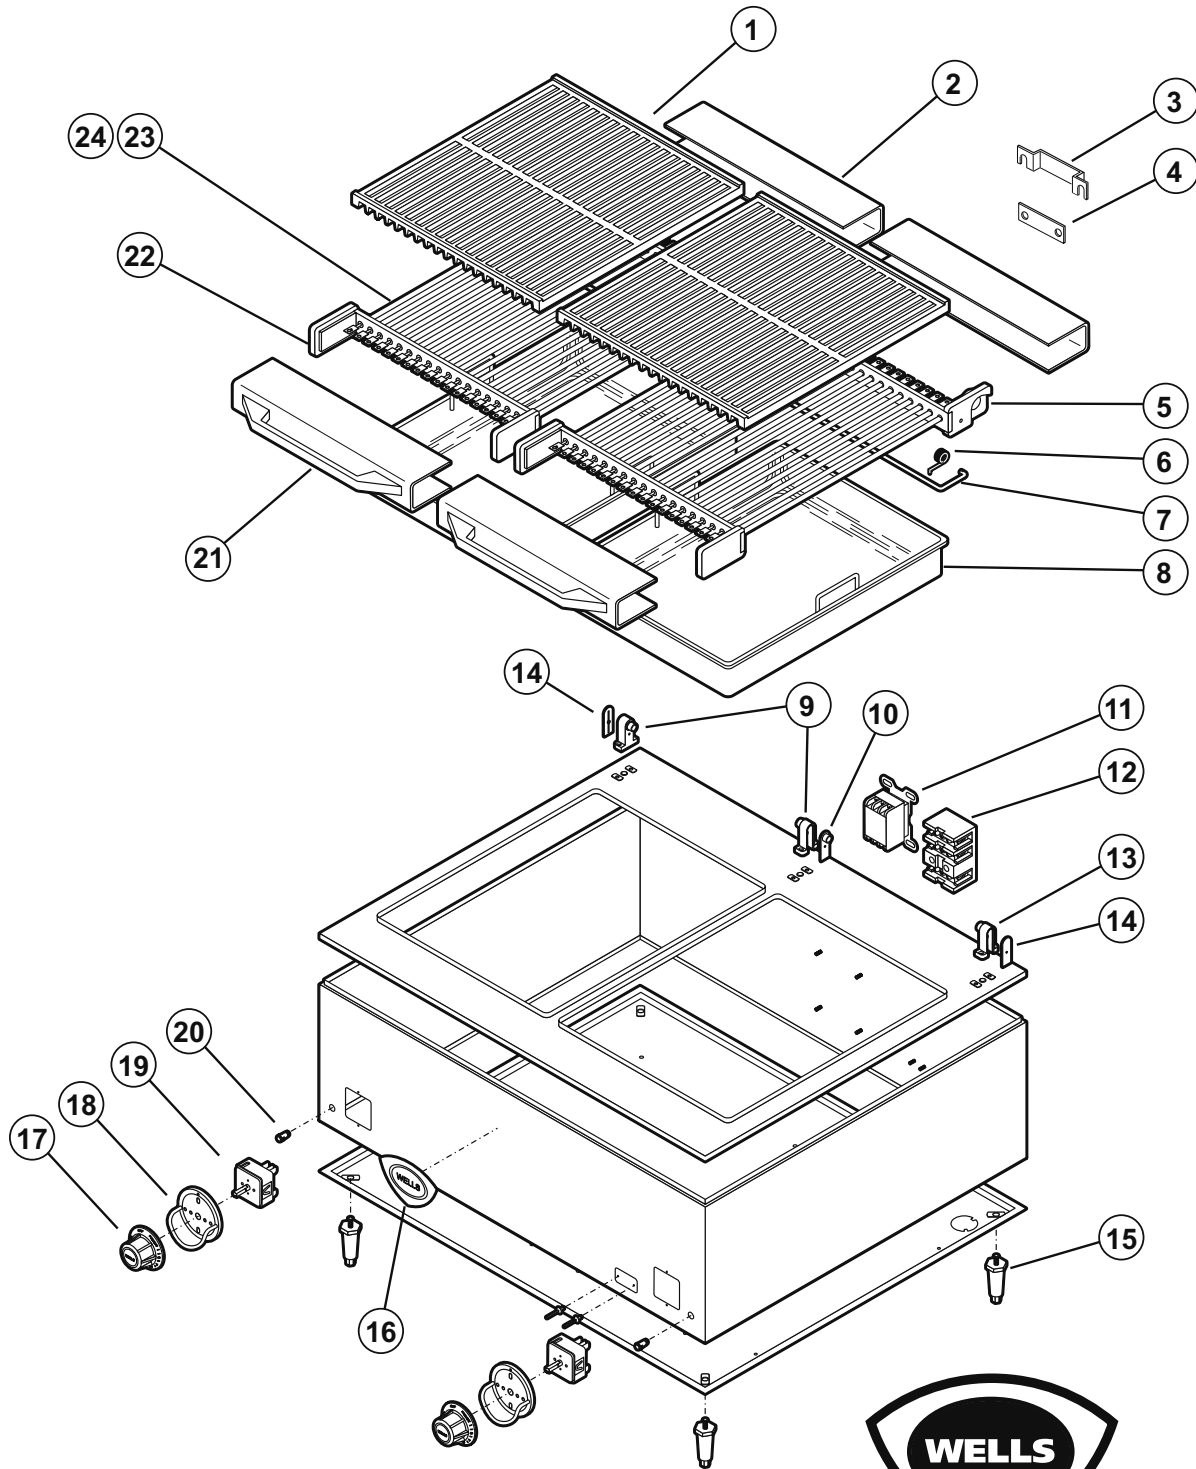

EXPLODED VIEW & PARTS LIST

COUNTERTOP ELECTRIC CHAR BROILER MODEL B-50

Model: B50 Electric Charbroiler

PL161

IL1730 Rev. C 7/27/11

161 2M-303672 OpManual for Countertop Electric Charbroilers

EXPLODED VIEW & PARTS LIST

B50 Electric Charbroiler			
Fig No	Part No	Qty	Description
1	H6-38623	2	GRATE MACH BROILER ASSY
2	H6-32740	2	COVER RR ELEM ASSY B44, B50
3	2E-30001	30	JUMPER, ELEMENT LONG
4	2E-30002	18	JMPR-ELEMENT, 1-1/4" BRLR
5	WS-57507	2	CASTING ASSY ELEM REAR
6	2P-32428	2	SPRING SUPPORT ROD
7	2A-32741	2	ROD HEAD SUPPORT ASSY
8	H6-35593	2	PAN GREASE B44-50
9	2A-32840	2	L PIVOT BRKT(use mount screw 2C-33890)
10	H6-33245	1	COVER DOUBLE PIVOT BRKT
11	2E-Z14960	1	CONTACTOR 40A 208/240COIL
12	WS-50131	2	TERM BLK KIT 3-POLE 85AMP
13	2A-32841	1	R PIVOT BRKT(use mount screw 2C-33890)
14	2A-32806	2	COVER PIVOT BRKT TUMBLED
15	2A-Z0314	4	FEET 4" DIE CAST.
	2A-30586	4	FEET ADJ 4" GRAY PLASTIC
16	2M-300534	1	TRADEMARK DOMED LABEL
17	2R-30371	2	KNOB ASSY WARMERS
18	D8-30256	2	TRIM RING ASSY
19	2E-34593	2	SW INF 240V B CAM 13/16S
20	2J-30516	2	LIGHT SIGNAL AMBER
21	WS-500687	2	KIT HANDLE B44/446 B50/506
	2R-300666		HANDLE BROILERS DIE CASTE
22	WS-57506	1	CASTING ASSY ELEM FRNT
23	WS-52737	2	ELEM ASSY 208V B44, B50
	WS-52738		ELEM ASSY 240V B44, B50
24	WS-50020	36	ELEM 104V 300W BROILER
	WS-50019		ELEM 115V 300V BROILER
NI	2E-35635	2	CAPCTR, .015
NI	2A-33038	4	FEET ADJ BROILER GRATES