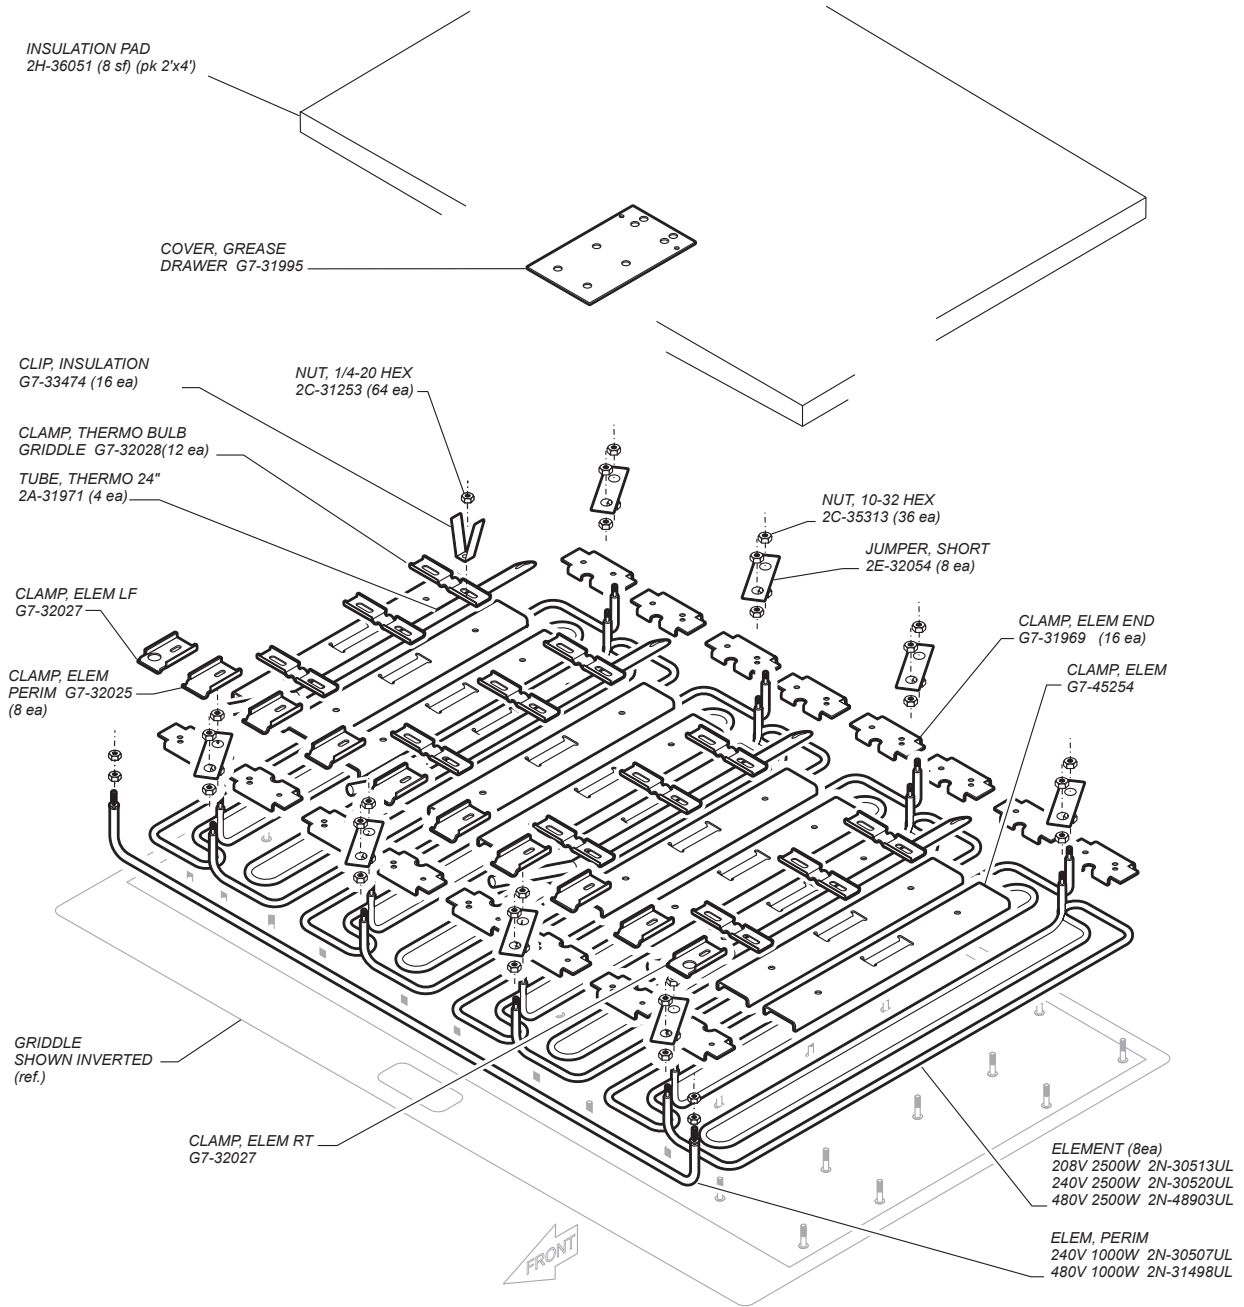

# EXPLODED VIEW & PARTS LIST: G246

## BUILT-IN ELECTRIC GRIDDLE MODEL PG246, G246 - HEATING ELEMENTS 208V, 240V and 480V

**ELECTRIC GRIDDLE G-246  
HEATING ELEMENTS**

IL1914 PL111