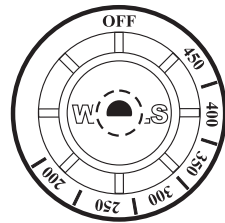

EXPLODED VIEW & PARTS LIST: G246

BUILT-IN ELECTRIC GRIDDLE MODEL PG246, G246 - CABINET & ELECTRICAL 208V, 240V and 480V

KNOB 2R-30259

IL1915, Rev. C PL111