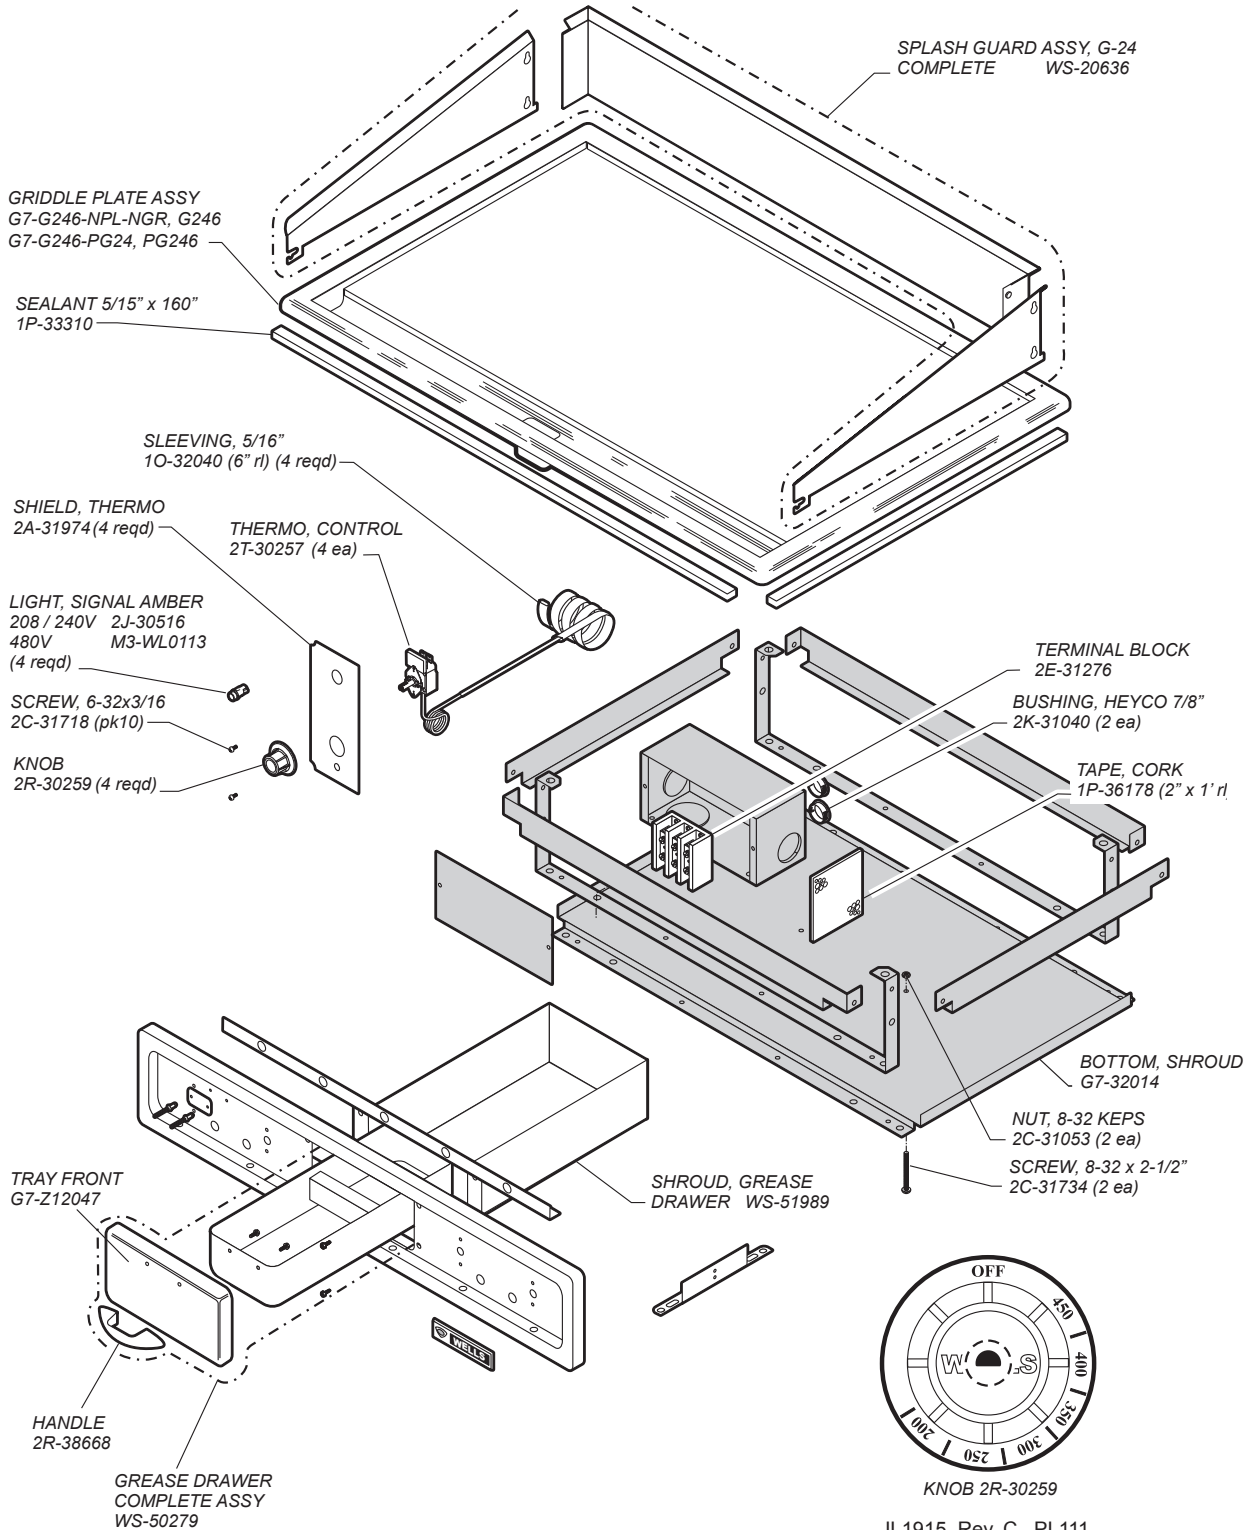

EXPLODED VIEW & PARTS LIST: G246

BUILT-IN ELECTRIC GRIDDLE MODEL PG246, G246 - CABINET & ELECTRICAL 208V, 240V and 480V

IL1915, Rev. C PL111