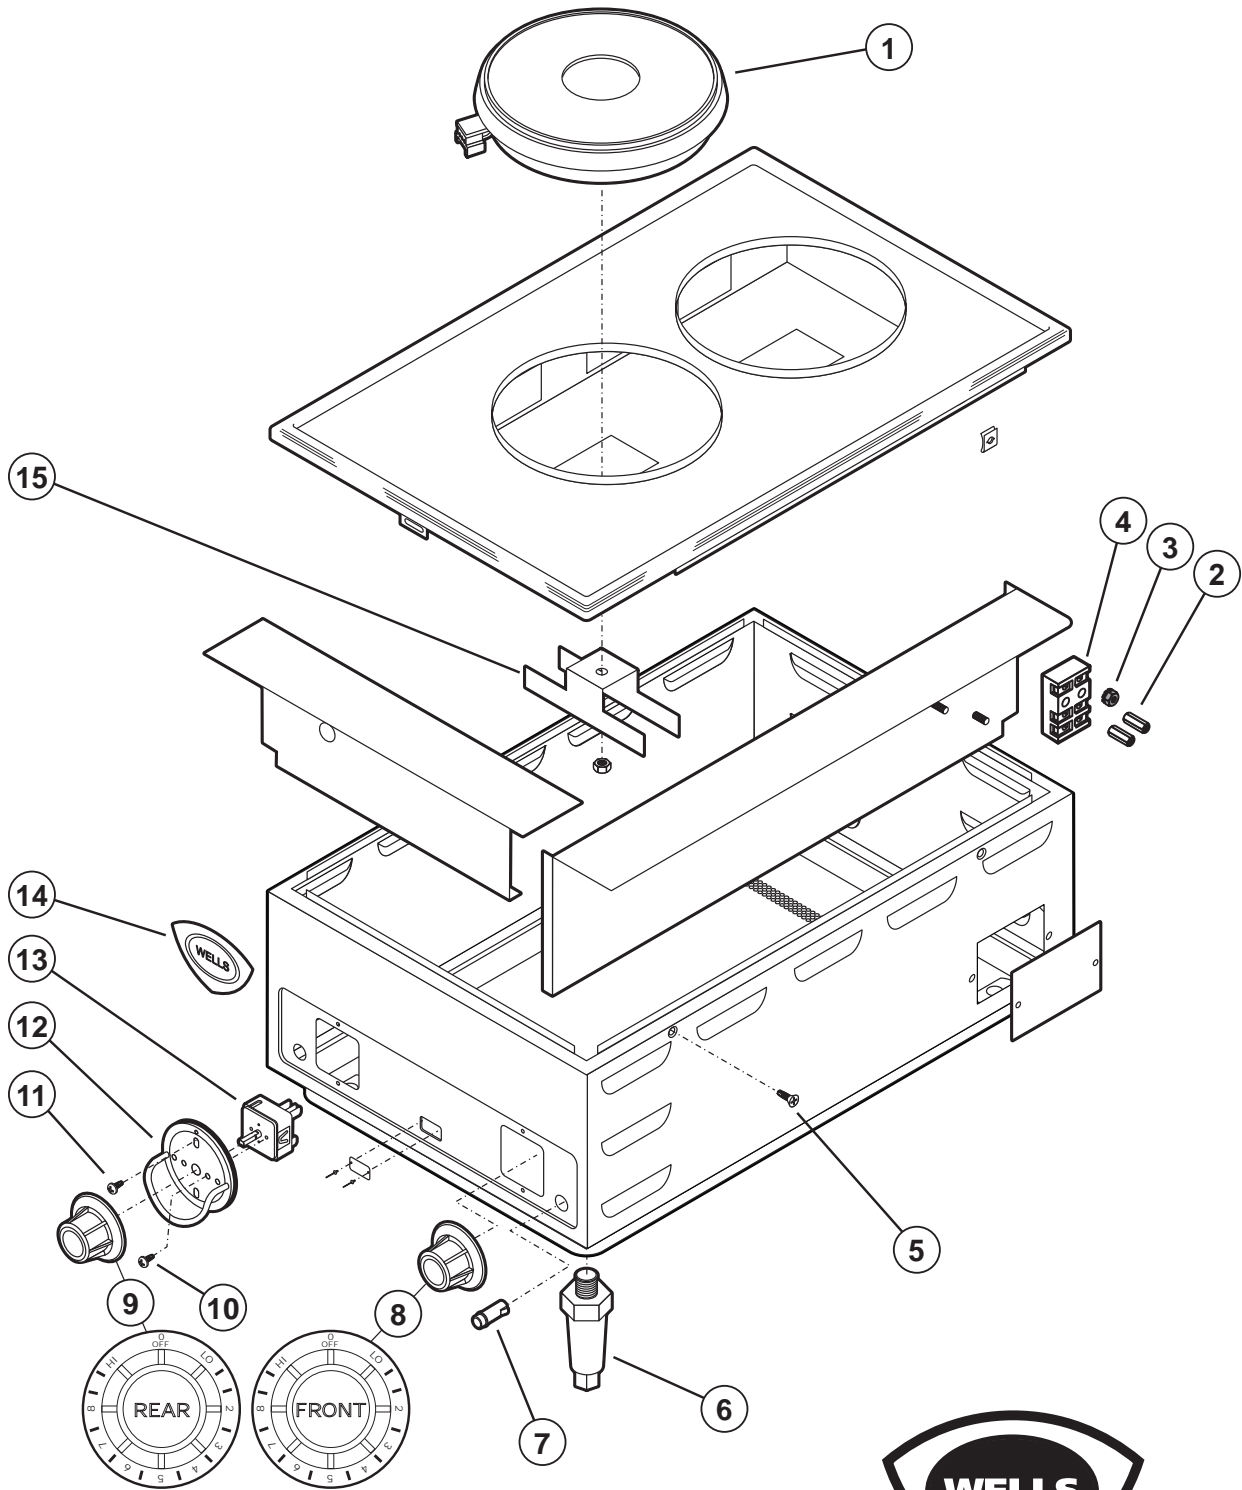

EXPLODED VIEW: H70

H-70 COUNTERTOP ELECTRIC HOTPLATE - 208/240V - SOLID (FRENCH PLATE) ELEMENT

Model: H70
Countertop Electric Hotplate - 208/240V - French Plate

PL221

IL1750 Rev. B 8/20/09

221 p/n 2M-303733 Owners Manual CT Hotplate

H70 COUNTERTOP ELECTRIC HOTPLATE 208/240V			
Fig No	Part No	Qty	Description
1	WS-503973	2	ELEM HOTPLATE UPGRADE FUSED
2	2C-41974	2	NUT 8-32 HEX 7/8 LONG ALU
3	2C-35736	2	NUT 8-32 HEX KEPS MS GREEN
4	WS-50131	1	TERM BLOCK KIT (RETRO 301)
5	2C-34285	4	SCREW 8-32X3/8 PH
6	2R-Z0314	4	FOOT, DIE CAST, METAL 3/8-16
7	2J-30516	2	LIGHT SIGNAL AMBER
8	2R-30583	1	KNOB ASSY FRONT HOTPLATE
9	2R-30584	1	KNOB ASSY REAR HOTPLATE
10	2C-31697	AR	SCREW 8-32X3/16 PH RD HD
11	2C-33935	AR	SCREW 6ABX5/16 PH PAN SMS
12	D8-30256	2	TRIM RING ASSY
13	2E-30562	2	SWITCH INFINITE 240V
14	2M-300534	1	TRADEMARK DOMED LABEL
15	I7-35031	2	CLAMP ELEM H70