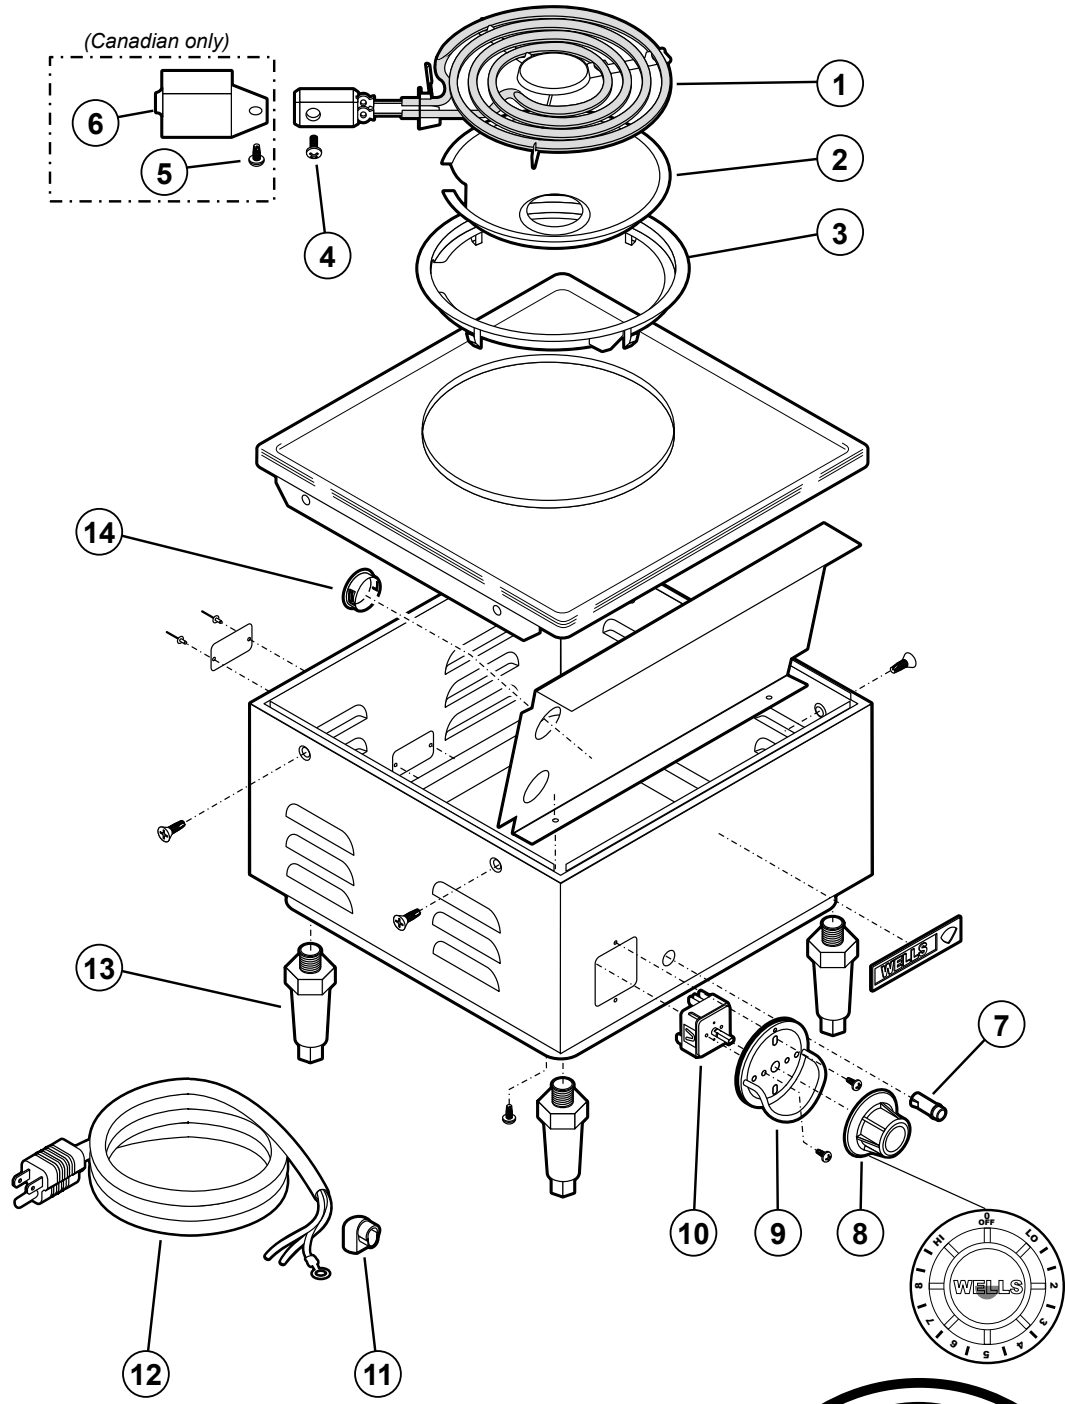

EXPLODED VIEW: H33

H-33 COUNTERTOP ELECTRIC HOTPLATE - 115V - SPIRAL ELEMENT

Model: H33
Countertop Electric Hotplate - 115V - Spiral Element
PL221

IL1747 Rev. A 4/24/09

221 p/n 2M-303733 Owners Manual CT Hotplate

H33 COUNTERTOP ELECTRIC HOTPLATE

Fig No	Part No	Qty	Description
1	2N-30514ELUL	1	ELEMENT 120V 1500WW H33
2	2D-30514DT	1	DRIP TRAY H115 & H33
3	I7-30514CR	1	ASSY CLIPS & RING H115 & H33
4	2C-33977	AR	SCREW 8-32X3/8 PH BND HD
5	2C-300243	AR	SCREW 10-32X1/4 PH BND HD
6	I7-43370	1	COVER TERM H33 115 CSA
7	2J-30516	1	LIGHT SIGNAL AMBER
8	2R-30371	1	KNOB ASSY WARMERS
9	D8-30256	1	TRIM RING ASSY
10	2E-30570	1	SWITCH INFINITE 120V
11	2K-31217	1	STRAIN RELIEF 90DEG
12	2E-35539	1	CORD SET 120V 15A 16GA 4FT
13	2R-Z0314	4	FOOT, DIE CAST, METAL 3/8-16
14	2K-31040	1	BUSHING 7/8 OD