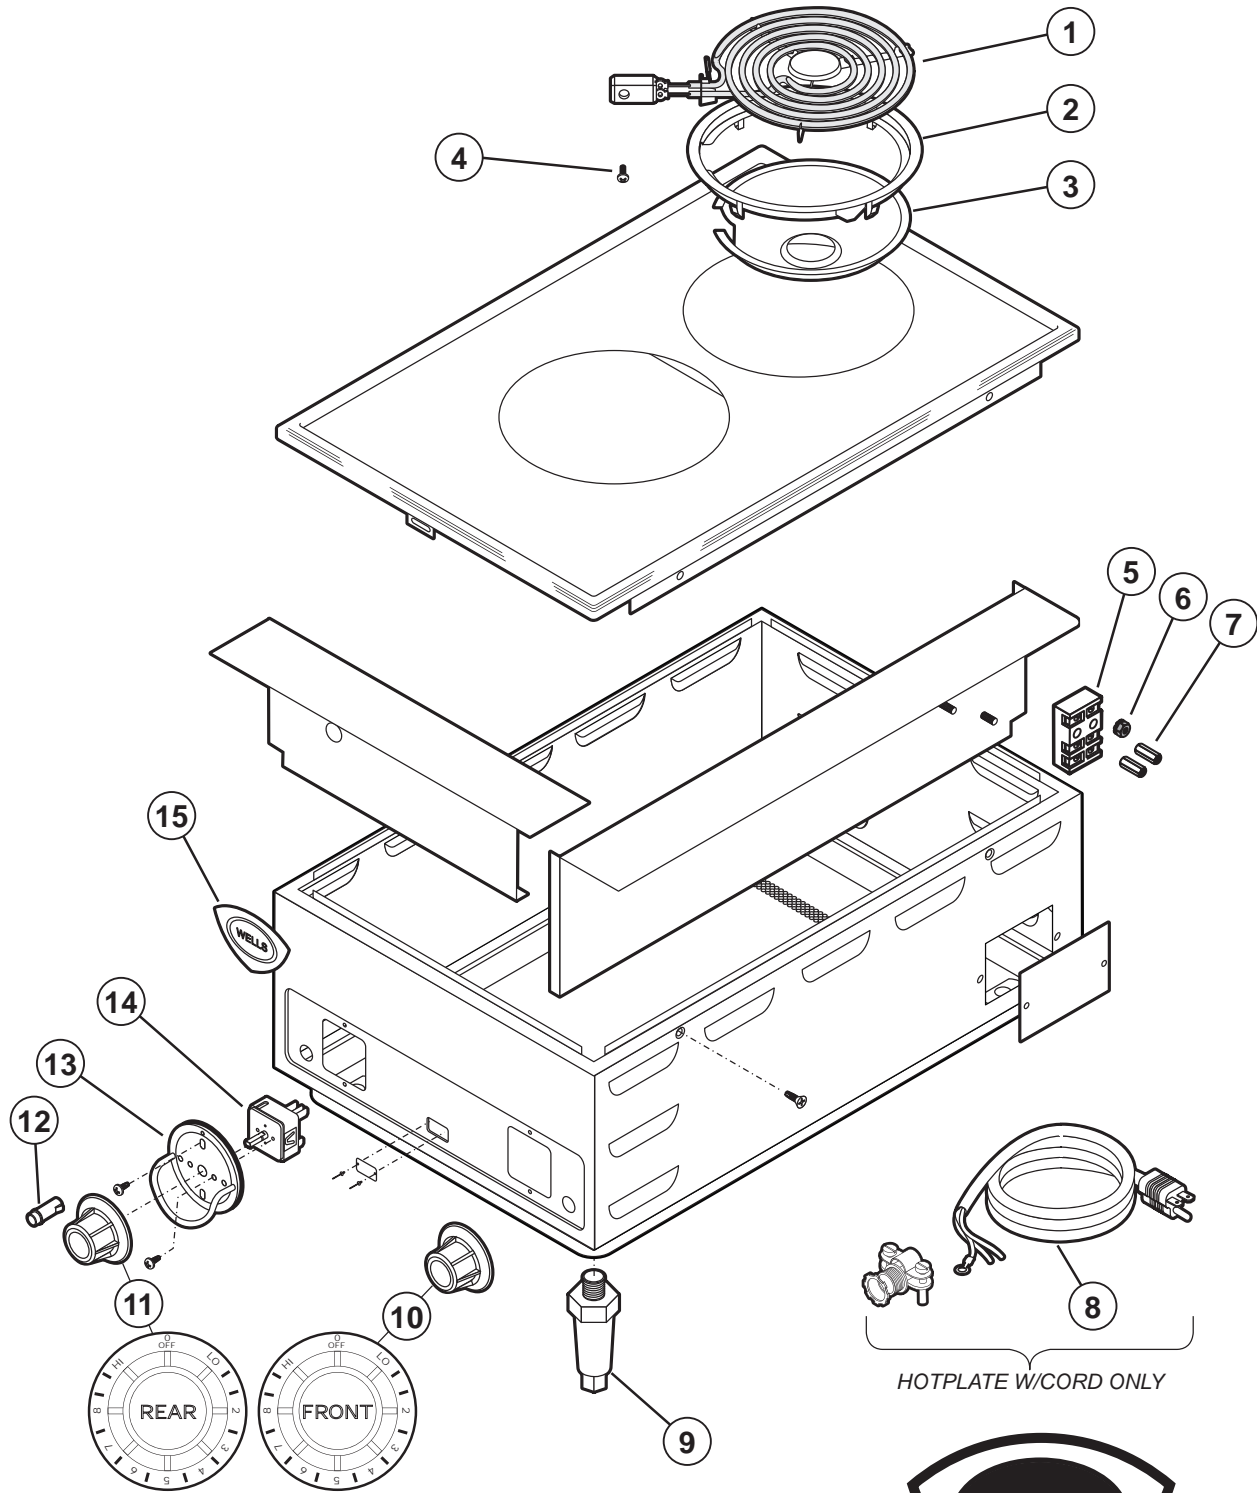

EXPLODED VIEW: H63

H-63 COUNTERTOP ELECTRIC HOTPLATE - 208/240V - SPIRAL ELEMENT

221 p/n 2M-303733 Owners Manual CT Hotplate

Model: H63
Countertop Electric Hotplate - 208/240V - Spiral Element

PL221

IL1748 Rev. B 1/18/10

H63 COUNTERTOP ELECTRIC HOTPLATE			
Fig No	Part No	Qty	Description
1	2N-30293ELUL	2	ELEMENT 240V 260W H63
2	I7-30293CR	2	ASSY CLIPS & TRIM RING H-
3	2D-30293DT	2	DRIP TRAY H-63
4	2C-33977	2	SCREW 8-32X3/8 PH BND HD
5	WS-50131	1	TERM BLOCK KIT (RETRO 301)
6	2C-35736	2	NUT 8-32 HEX KEPS MS GREEN
7	2C-41974	2	NUT 8-32 HEX 7/8 LONG ALU
8	2E-35259	1	CORD SET 250V 30A 12G 6-30P
9	2A-Z0314	4	FOOT, DIE CAST, METAL 3/8-16
10	2R-30583	1	KNOB ASSY FRONT HOTPLATE
11	2R-30584	1	KNOB RR HP91
12	2J-30516	2	LIGHT SIGNAL AMBER
13	D8-30256	2	TRIM RING ASSY
14	2E-30562	2	SWITCH INFINITE 240V
15	2M-300534	1	TRADEMARK DOMED LABEL WARMER