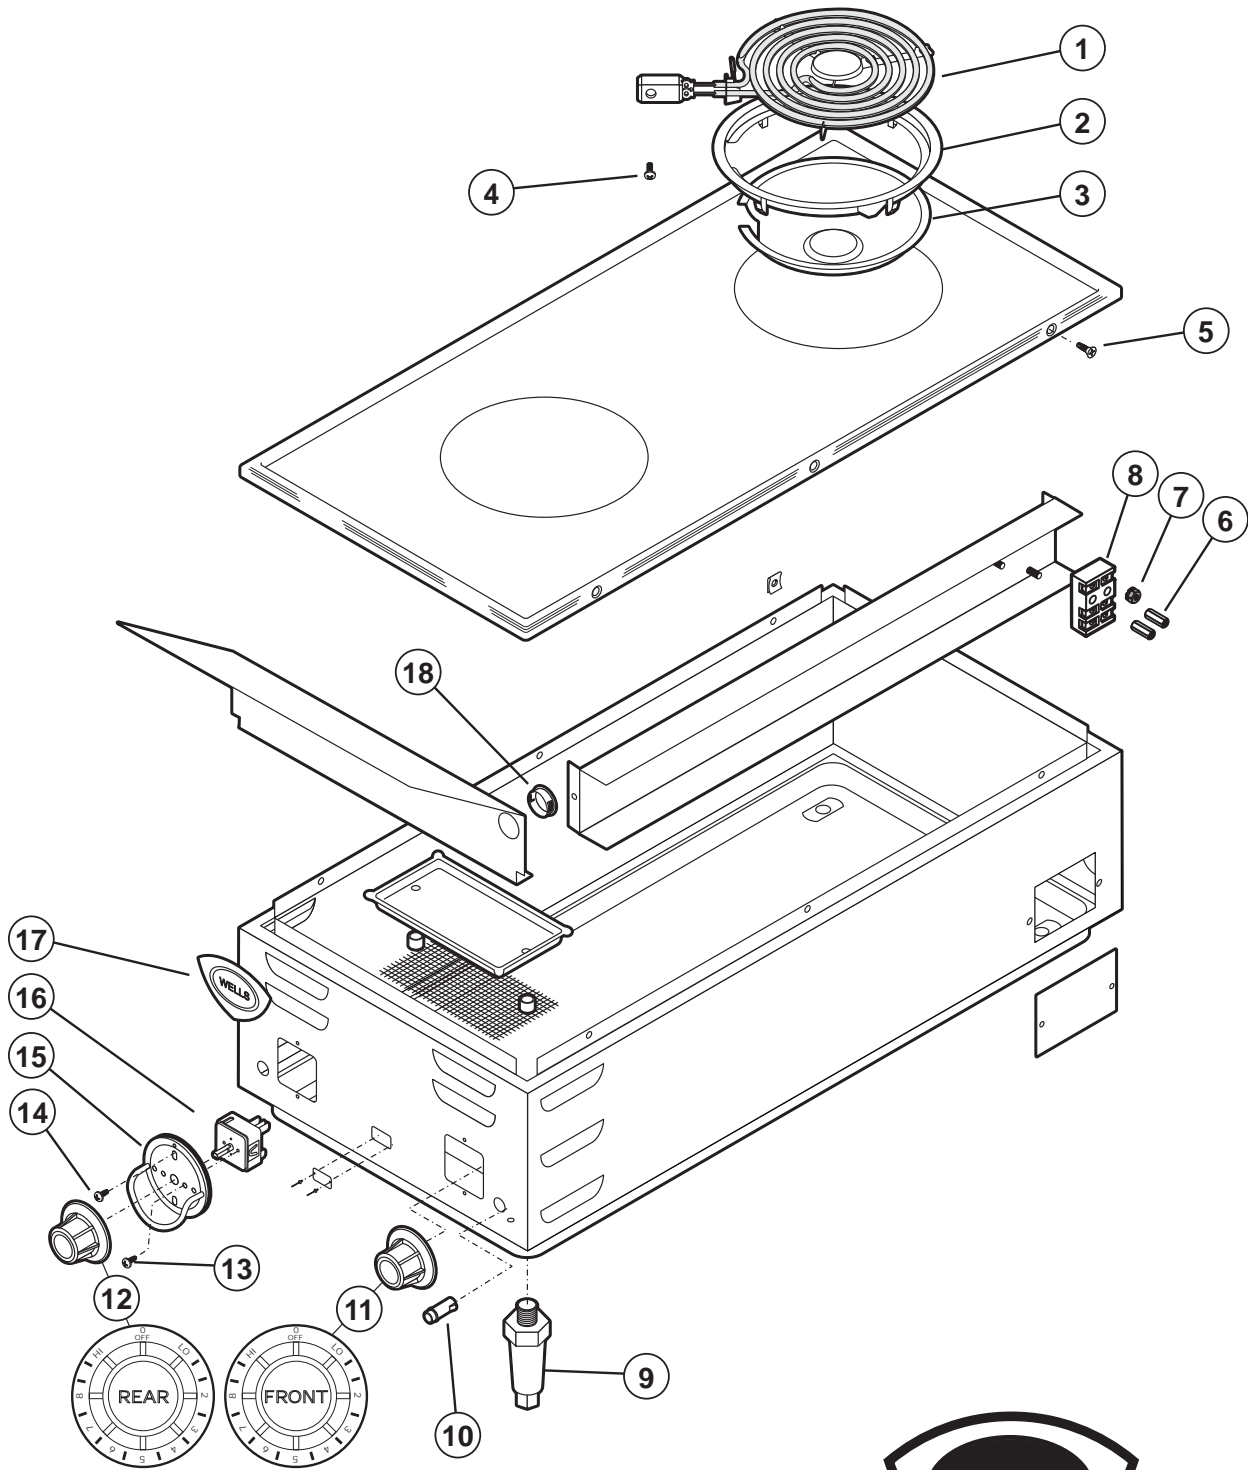

EXPLODED VIEW: H65

H-65 COUNTERTOP ELECTRIC HOTPLATE - 208/240V - SPIRAL ELEMENT

Model: H65
Countertop Electric Hotplate - 208/240V - Spiral Element

PL221

IL1749 Rev. A 4/24/09

221 p/n 2M-303733 Owners Manual CT Hotplate

H65 COUNTERTOP ELECTRIC HOTPLATE 208/240V

Fig No	Part No	Qty	Description
1	2N-30293ELUL	2	ELEMENT 240V 2600W
2	I7-30293CR	2	ASSY CLIPS & TRIM RING
3	2D-30293DT	2	DRIP TRAY
4	2C-33977	2	SCREW 8-32X3/8 PH BND HD
5	2C-54285	AR	SCREW 8-32X3/8 PH 100 FL
6	2C-41974	2	NUT 8-32 HEX 7/8 LONG ALU
7	2C-35736	AR	NUT 8-32 HEX KEPS MS GREEN
8	WS-50131	1	TERM BLK KIT - 3POLE 85AMP
9	2R-Z0314	4	FOOT, DIE CAST, METAL 3/8-16
10	2J-30516	2	LIGHT SIGNAL AMBER
11	2R-30583	1	KNOB ASSY FRONT HOTPLATE
12	2R-30584	1	KNOB ASSY REAR HOTPLATE
13	2C-31697	AR	SCREW 8-32X3/16 PH RD HD
14	2C-33935	AR	SCREW 6ABX5/16 PH PAN SMS
15	D8-30256	2	TRIM RING ASSY
16	2E-30562	2	SWITCH INFINITE 240V
17	2M-300534	1	TRADEMARK DOMED LABEL
18	2K-31040	1	BUSHING 7/8 OD