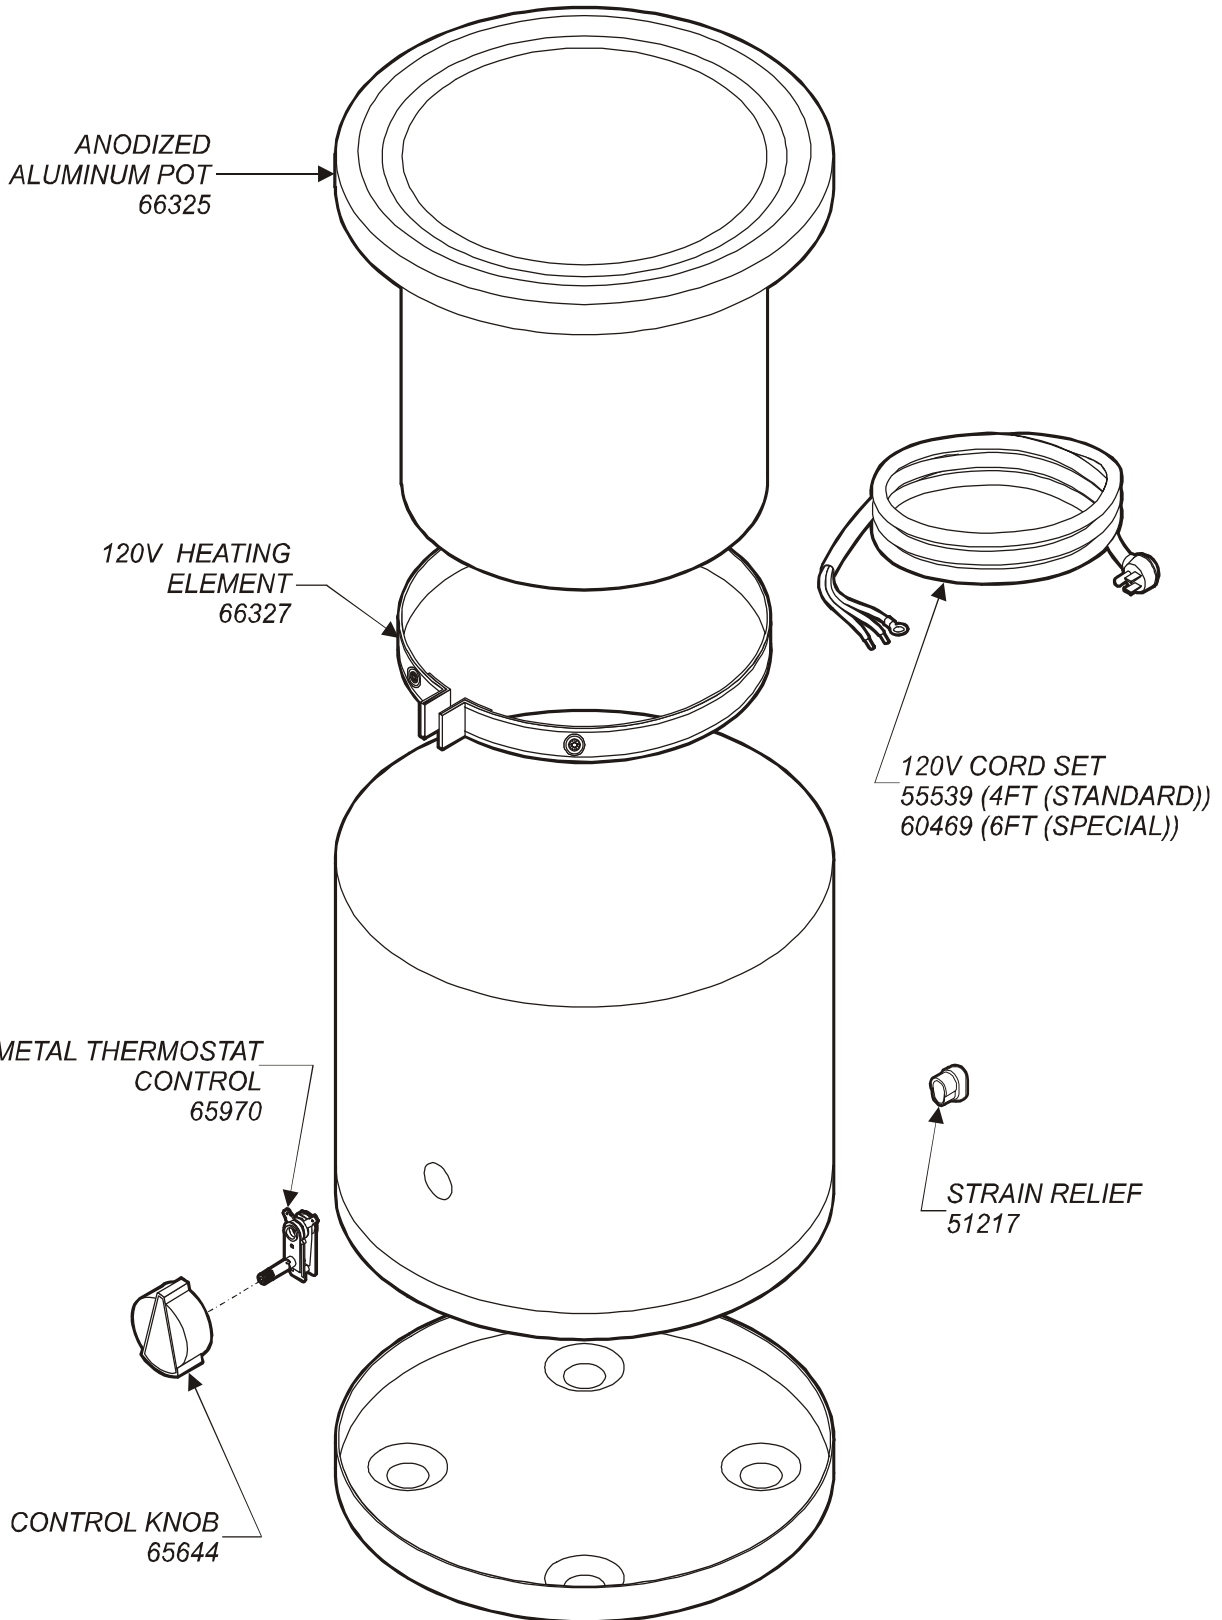

**COUNTERTOP WARMER
W/ BI-METAL CONTROL
MODEL LLW-4**

PL003 Service Parts List - Countertop LLW-Series Warmer (Bi-Metal Control)