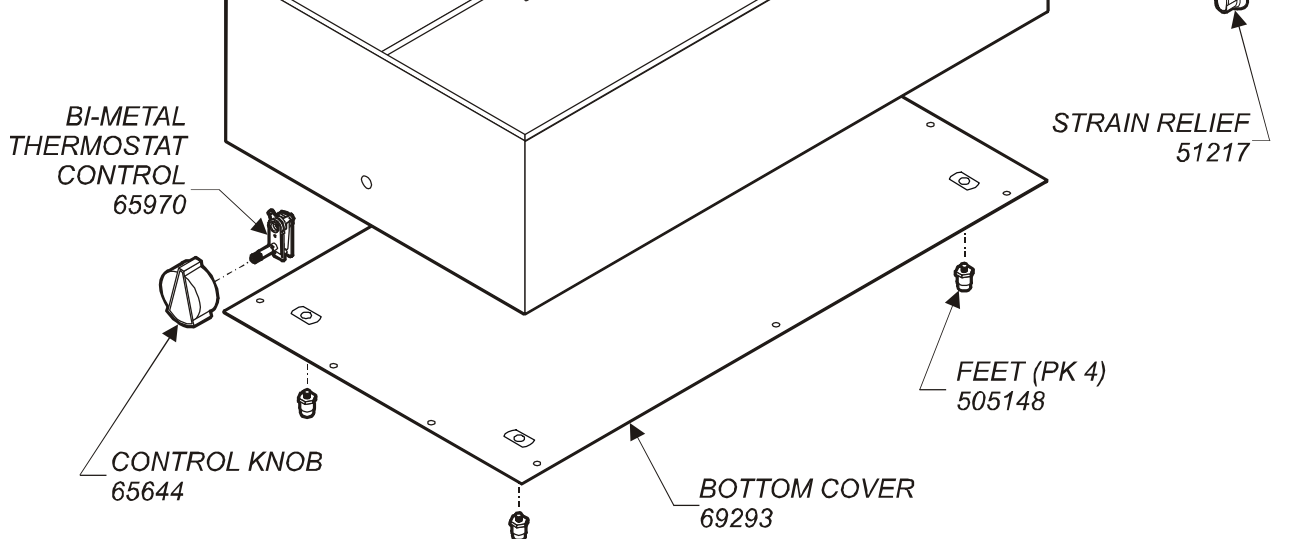

STRAIN RELIEF
51217

**COUNTERTOP WARMER
W/ BI-METAL CONTROL
MODEL LLW-11**

ANODIZED
ALUMINUM POT
65645

120V HEATING
ELEMENT
65640

120V CORD SET
55539 (4FT (STANDARD))
60469 (6FT (SPECIAL))

BI-METAL THERMOSTAT
CONTROL
65970

SHELL
65737

CONTROL KNOB
65644

STRAIN RELIEF
51217

BOTTOM COVER
65643

**COUNTERTOP WARMER
W/ BI-METAL CONTROL
MODEL LLW-1220**

PL003 Service Parts List - Countertop LLW-Series Warmer (Bi-Metal Control)