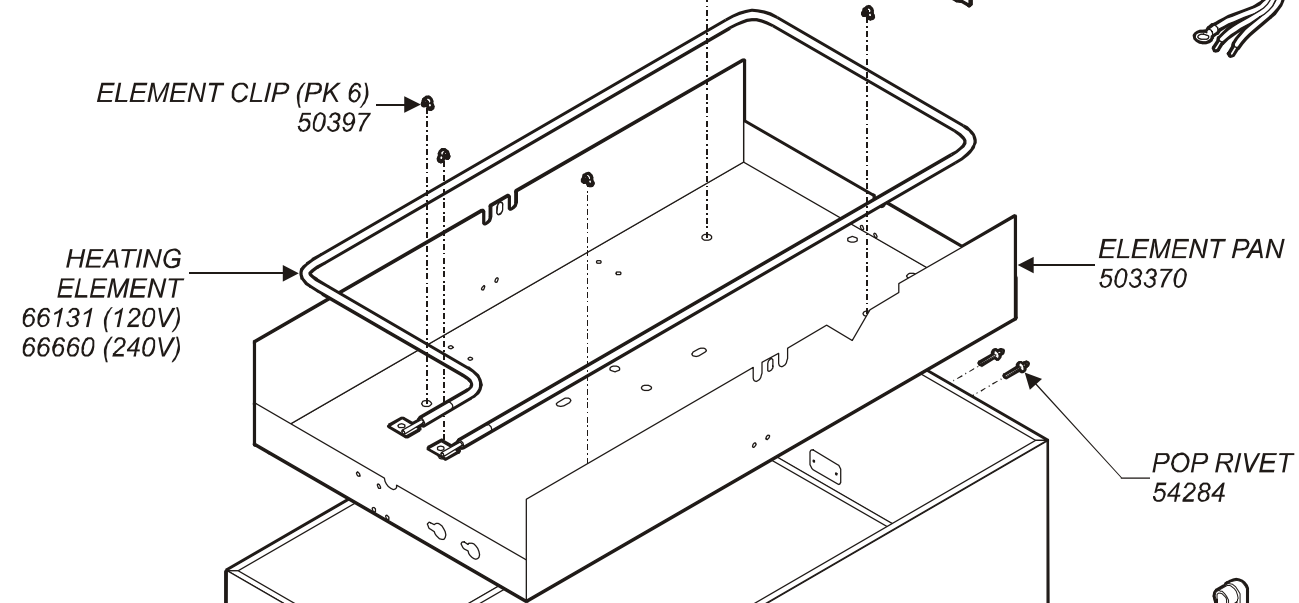

STRAIN RELIEF
51217

**COUNTERTOP WARMER
W/ BI-METAL CONTROL
MODEL LLW-11**

ANODIZED
ALUMINUM POT
65645

120V HEATING
ELEMENT
65640

120V CORD SET
55539 (4FT (STANDARD))
60469 (6FT (SPECIAL))

BI-METAL THERMOSTAT
CONTROL
65970

SHELL
65737

CONTROL KNOB
65644

STRAIN RELIEF
51217

BOTTOM COVER
65643

**COUNTERTOP WARMER
W/ BI-METAL CONTROL
MODEL LLW-1220**

PL003 Service Parts List - Countertop LLW-Series Warmer (Bi-Metal Control)