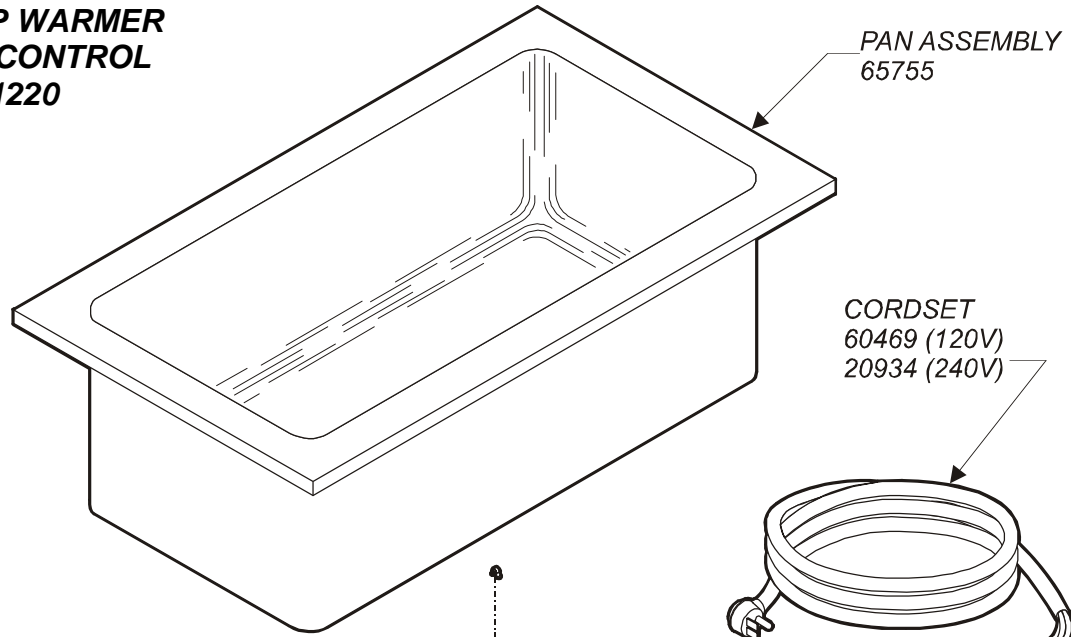

STRAIN RELIEF
51217

**COUNTERTOP WARMER
W/ BI-METAL CONTROL
MODEL LLW-11**

ANODIZED
ALUMINUM POT
65645

120V HEATING
ELEMENT
65640

120V CORD SET
55539 (4FT (STANDARD))
60469 (6FT (SPECIAL))

BI-METAL THERMOSTAT
CONTROL
65970

SHELL
65737

CONTROL KNOB
65644

STRAIN RELIEF
51217

BOTTOM COVER
65643

**COUNTERTOP WARMER
W/ BI-METAL CONTROL
MODEL LLW-1220**

PL003 Service Parts List - Countertop LLW-Series Warmer (Bi-Metal Control)