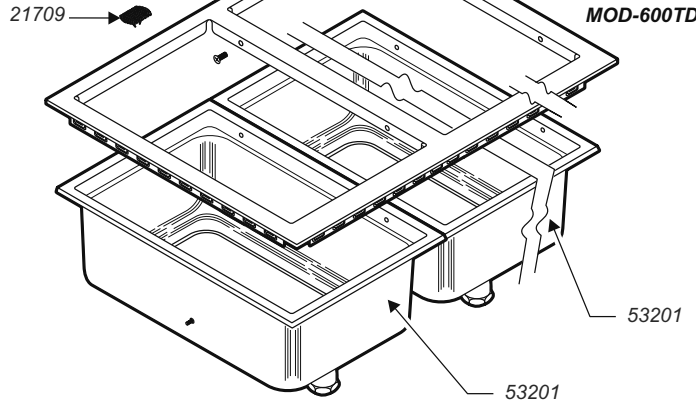

**MOD-200TD
MOD-300TD
MOD-400TD
MOD-500TD
MOD-600TD**