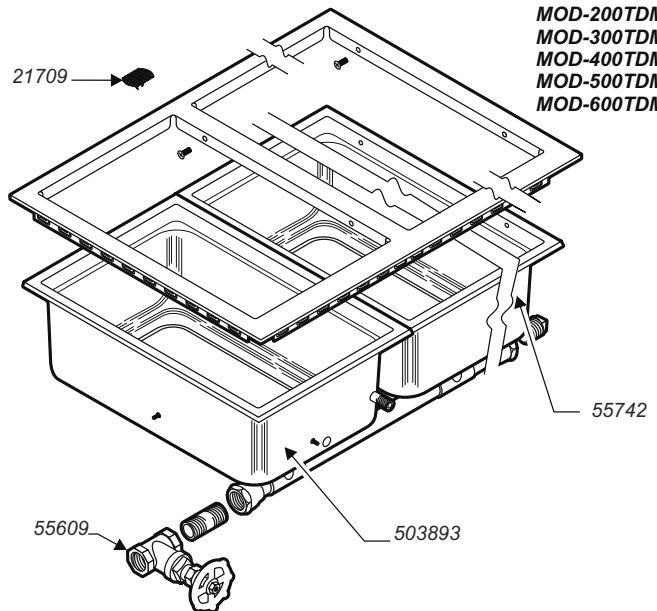

**MOD-200TDM/AF
MOD-300TDM/AF
MOD-400TDM/AF
MOD-500TDM/AF
MOD-600TDM/AF**