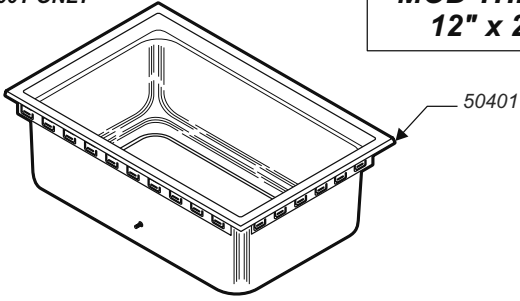

**MOD THERMOSTAT
12" x 20" PANS**

MOD-100T ONLY