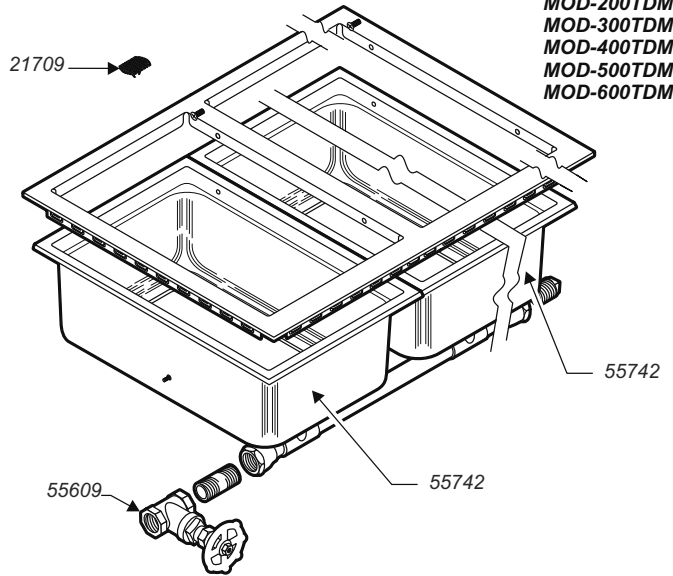

**MOD-200TDM
MOD-300TDM
MOD-400TDM
MOD-500TDM
MOD-600TDM**