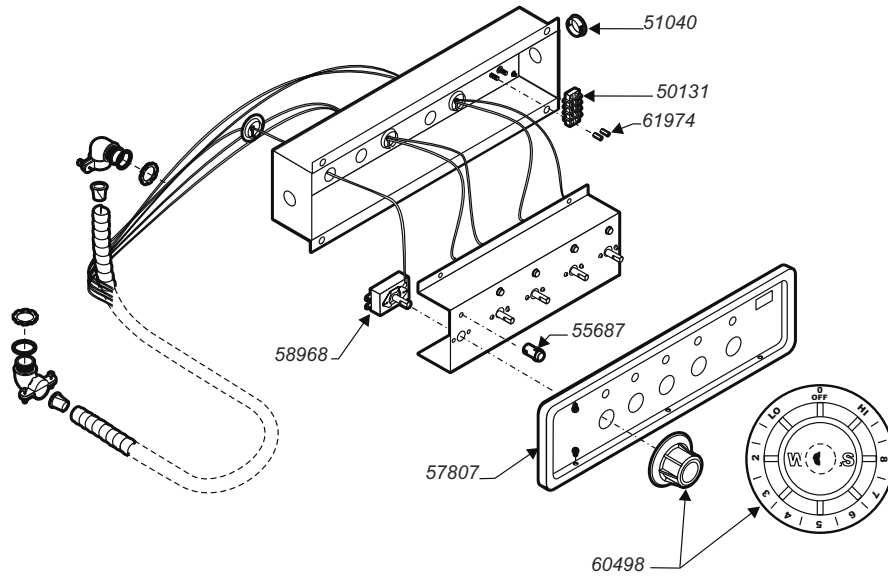

PL011c Service Parts List - Built-In MOD- Warmers (Thermo)

MOD-500, MOD-527

For PANS, see page 3 & 5