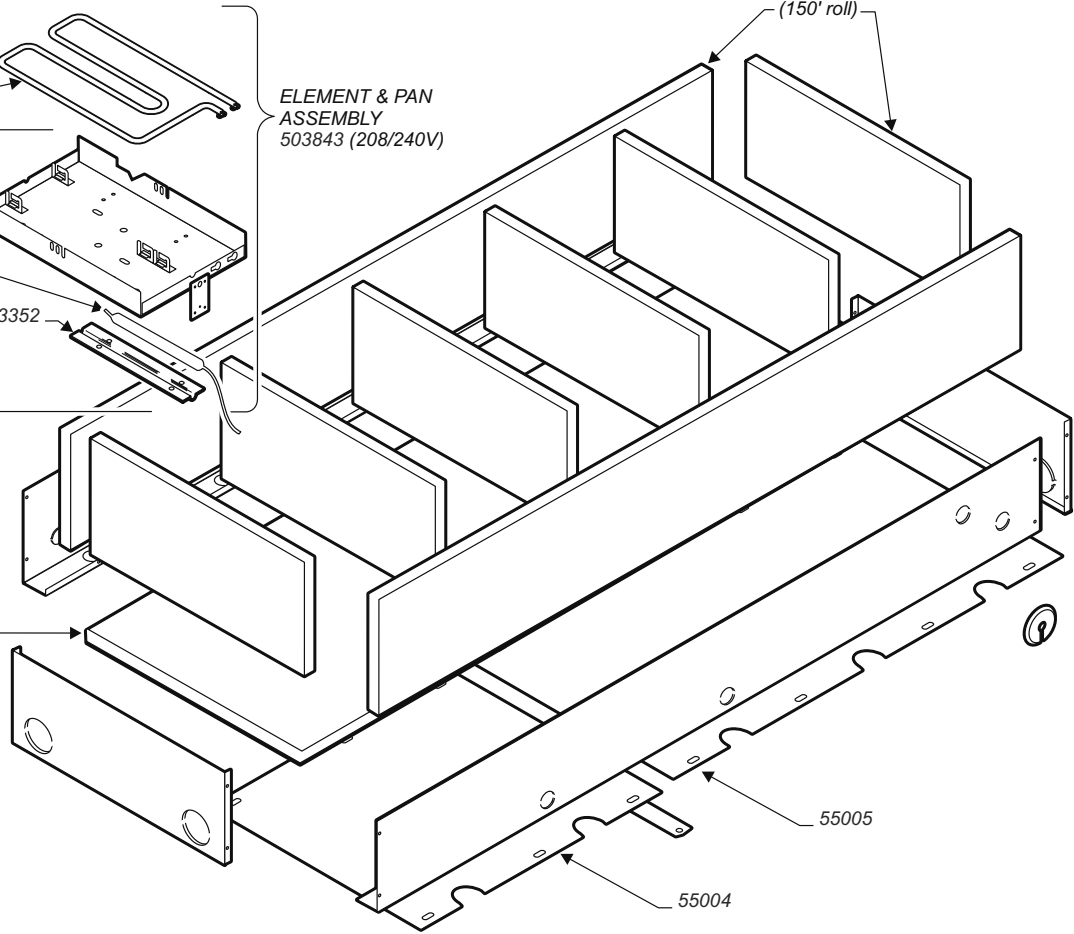

ELEMENT ONLY
 503375 (208/240V)

**ELEMENT
 PAN KIT**
 503842

THERMOBULB
 (ref.)
 503352

**ELEMENT & PAN
 ASSEMBLY**
 503843 (208/240V)

make from 56196
 (150' roll)

make from
 56050
 (150' roll)

COMMON TO:
 MOD-500T,
 MOD-500TD
 MOD-500TDM