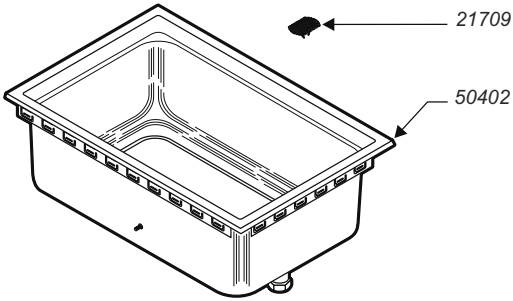

MOD-100TD ONLY