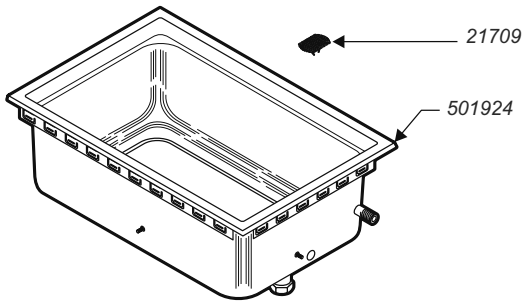

MOD-100TD/AF ONLY