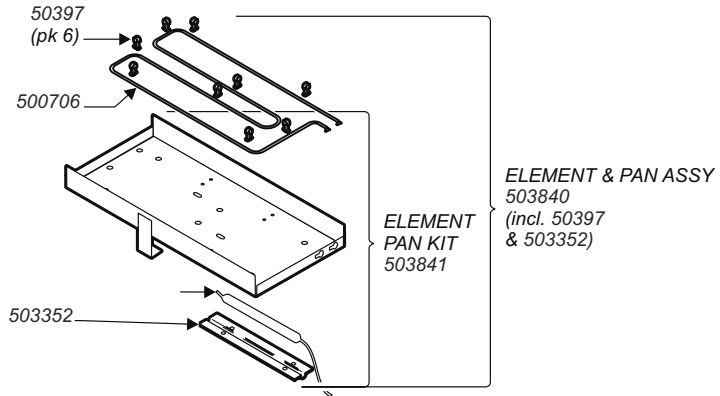

COMMON TO:
MOD-427T
MOD-427TD
MOD-427TDM
MOD-427TDM/AF
MOD-427TDM/AF SGL

MOD-427 THERMOSTAT

MOD-427

PL011c Service Parts List - Built-In MOD-Warmers (Thermo)

For PANS see page 5