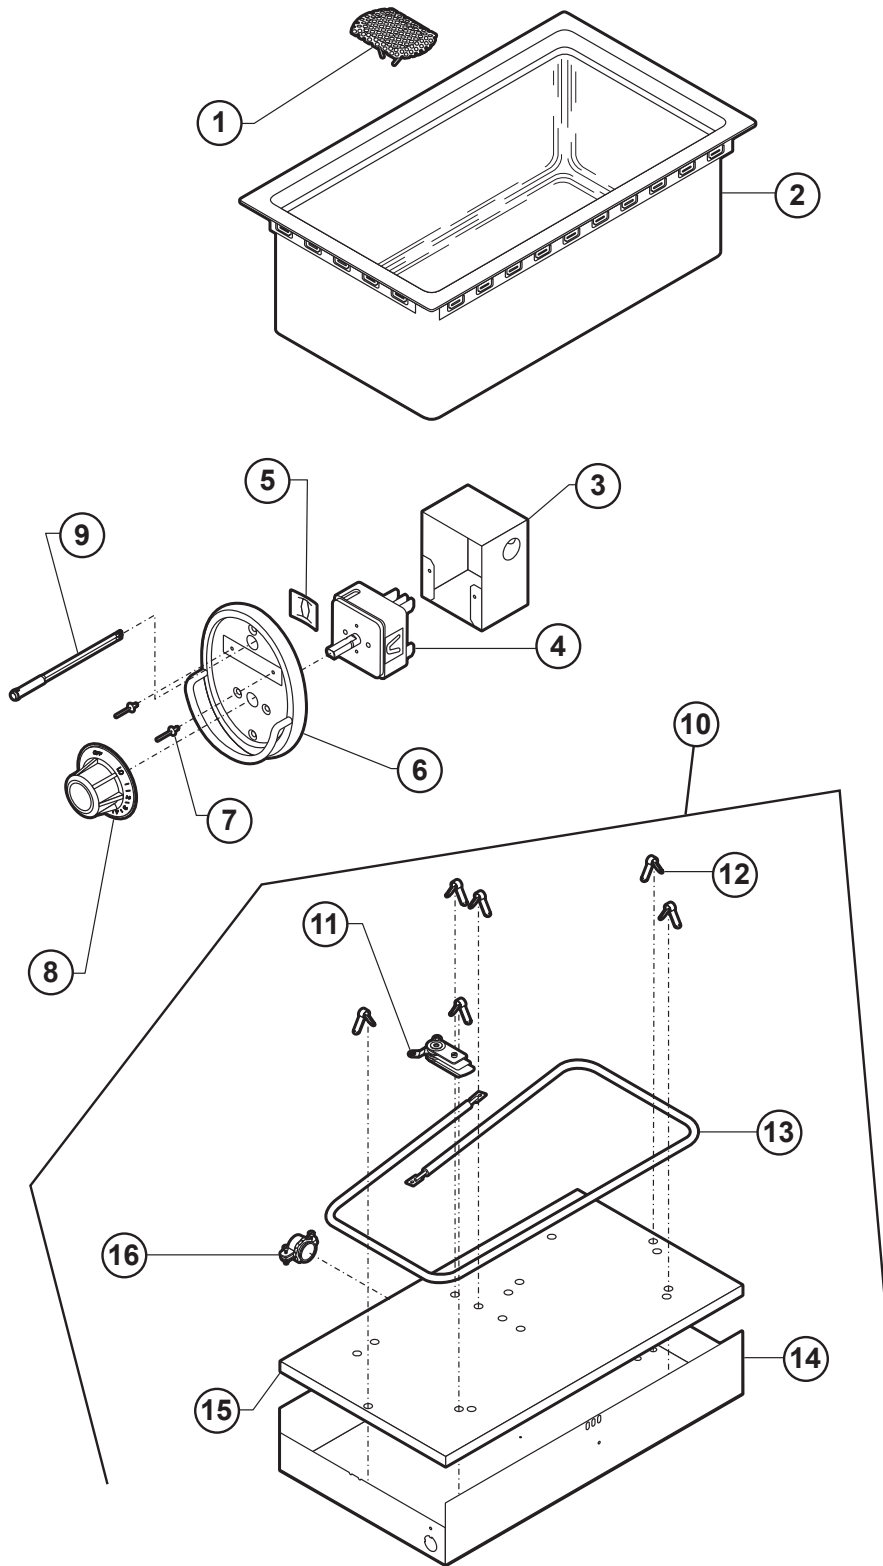

EXPLODED VIEW: SS206, SS206D

Model: SS206, SS206D
PL012B

IL1861 Rev. A 8/10/09

M012B.01 2M-308028 Owners Manual for SS206 Built-In Inf Sw. Warmers

PARTS LIST: SS206, SS206D

SS206, SS206D		
Fig No	Part No	Description
1	P2-31869	SCREEN DRAIN ASSY WARMERS
2	P2-30401	PAN W/O DRAIN
	P2-30402	PAN W/DRAIN
3	WS-62059	BOX CONTROL SS8, SS10, SS206
4	2E-34594	SWITCH INFINITE 120V
	2E-34593	SW INF 240V B CAM 13/16S
5	2C-43271	CLIP RETAINER PILOT LIGHT
6	2V-WL0049	PANEL, CONTROL OVAL/GUARD
7	2C-34284	RIVET POP 3/32DX1/8
8	2R-44373	KNOB CONTROL ASSY WARMERS
9	WS-50385	LIGHT SIGNAL RED PUSH ON
10	WS-64486	ELEM ASSY 120V 1200W & PAN
	WS-64485	ELEM ASSY 240V 1200W & PAN
11	WS-50374	THERMO HI-LIMIT SAFETY
12	2C-30467	CLAMP ELEM (A)
13	WS-50396	WARM ELEM 120V 1200W
	WS-50398	WARM ELEM 240V 1200W
14	N1-307797	PAN ELEM SS206ET
15	2H-31882	INSUL FG PAD MP
16	2K-37748X	FTG CONDUIT STRAIGHT 3/8
NI	1N-46544	ELEMENT WIRE 16GA NCC 450°F, (SOLD PER FOOT)