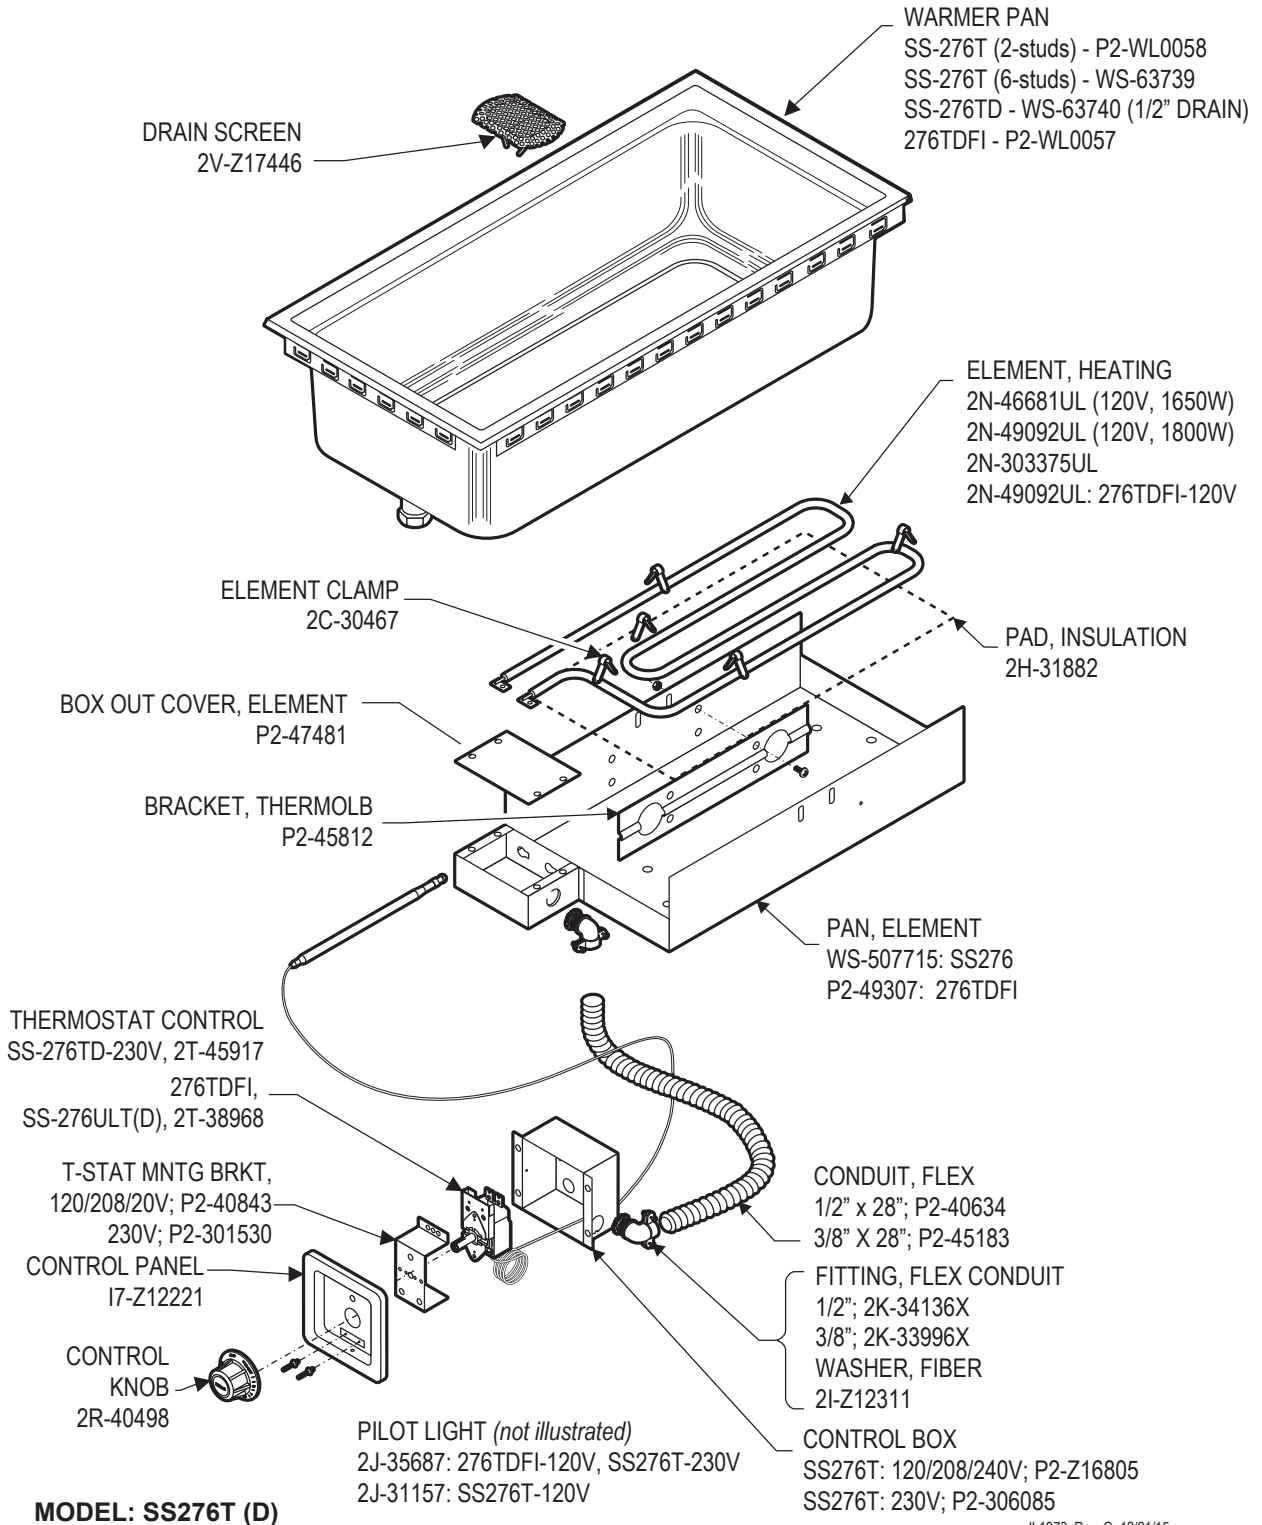

# EXPLODED VIEW & PARTS LIST

## MODEL SS276T(D)

**MODEL: SS276T (D)**

IL1973, Rev. G, 12/21/15

M011B.03 2M-308016 Owners Manual for Unshrouded Drop-In Bottom Mounted Warmers w/T-Stat Controls